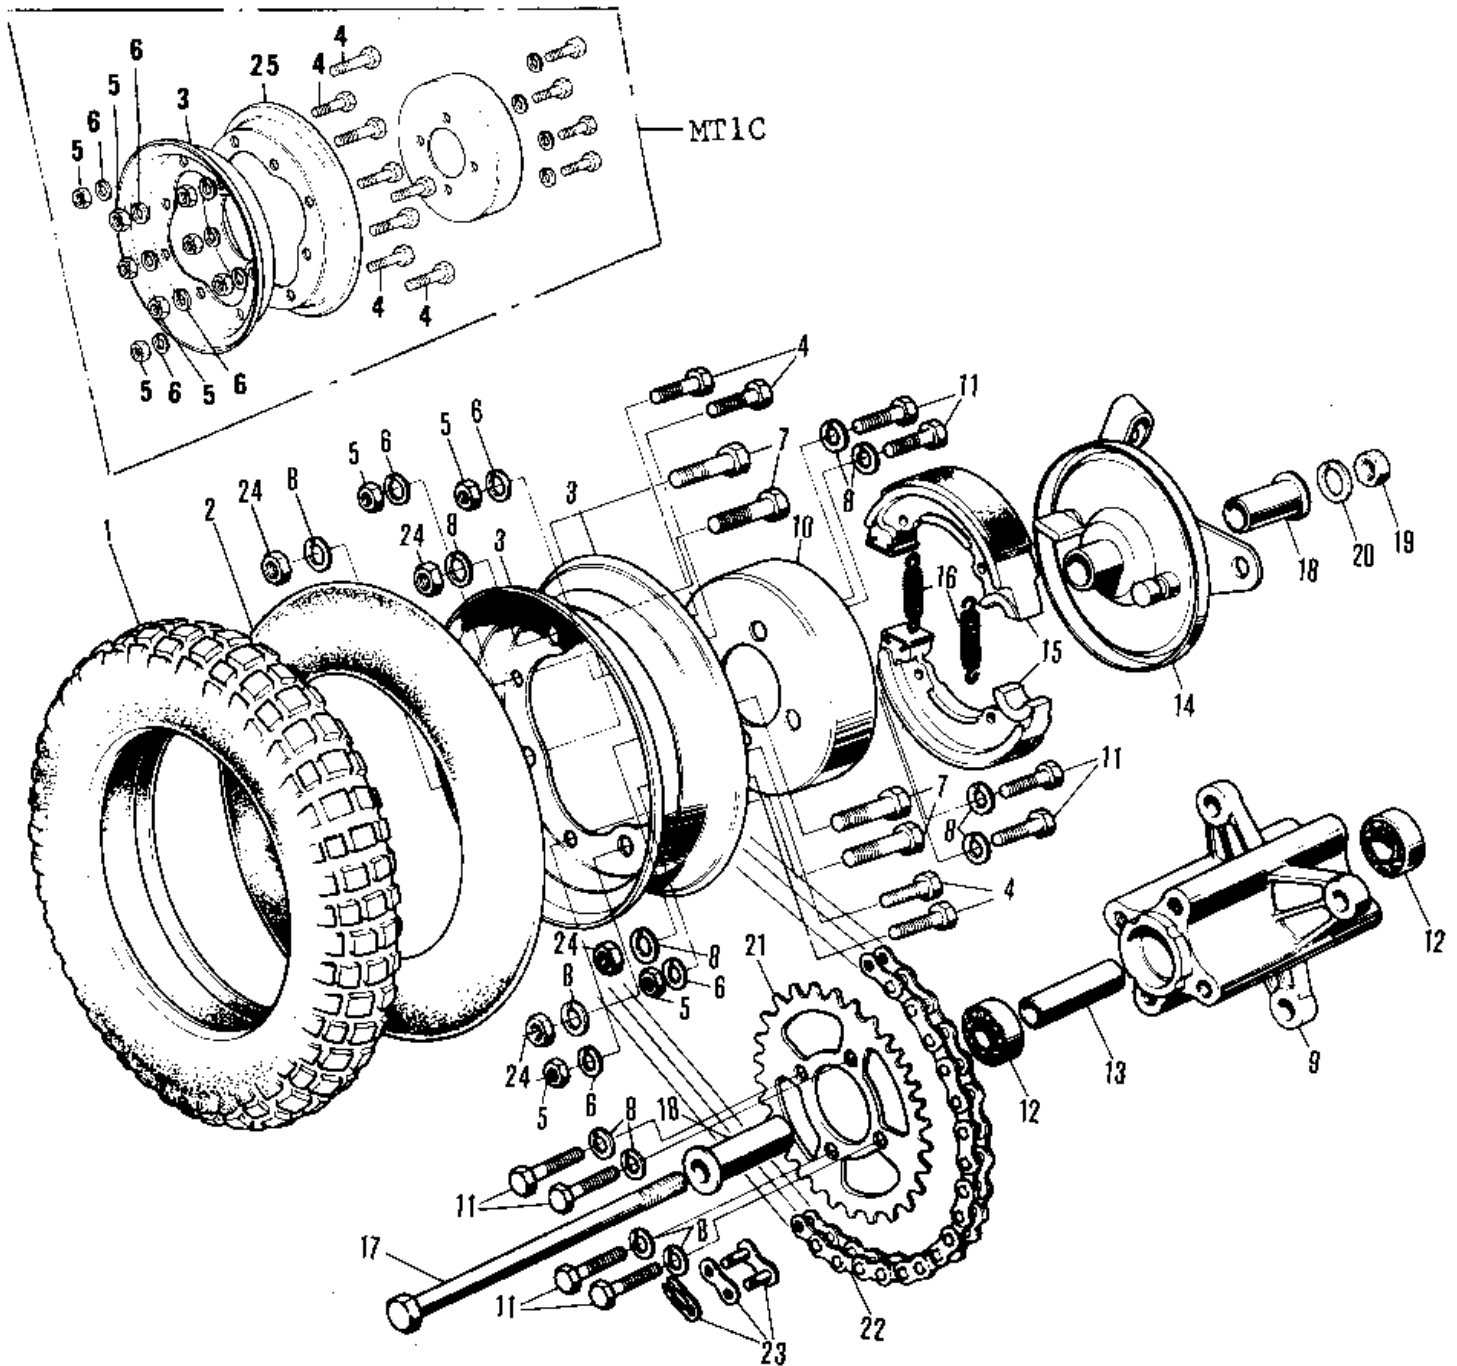

1975 MT1C

PARTS DIAGRAM

REAR WHEEL/TIRE/HUB/BRAKE/CHAIN ('71-'75)

1975 MT1C

PARTS LIST

REAR WHEEL/TIRE/HUB/BRAKE/CHAIN ('71-'75)

ITEM NAME	PART NUMBER	QUANTITY
UNAVAILABLE IN PRICE BOOK (Ref # 1)	41021-015	
TUBE 350-8 (Ref # 2)	41022-037	
RIM 2.50-8 (Ref # 3)	41025-047	
RIM,2.50-8 (Ref # 3)	41025-081	
BOLT SMALL (Ref # 4)	114G0812	
BOLT,HEX HEAD,10X16 (Ref # 4)	113G1016	
NUT,8MM (Ref # 5)	311B0800	
NUT,10MM (Ref # 5)	314B1000	
WASHER SPRING 8MM (Ref # 6)	461F0800	
WASHER SPRING 10MM (Ref # 6)	461F1000	
BOLT,HEX HEAD,10X25 (Ref # 7)	113G1025	
WASHER SPRING 10MM (Ref # 8)	461F1000	
DRUM ASSY-REAR BRAKE (Ref # 8 13)	42005-025	
DRUM-BRAKE (Ref # 10)	41054-003	
BOLT-HEX HEAD,10X28 (Ref # 11)	92001-017	
BEARING-BALL #6201Z (Ref # 12)	601B6201Z	
SPACER-BEARING (Ref # 13)	42010-020	
PANEL-ASY,RR BRK (Ref # 14 16)	42006-056	
PANEL-ASY,RR BRK (Ref # 14 16)	42006-056	
SHOE,BRAKE (Ref # 15,16)	41048-1010	
SPRING-BRAKE SHOE (Ref # 16)	41049-009	
AXLE-REAR (Ref # 17)	42031-028	
COLLAR-REAR AXLE (Ref # 18)	42032-029	
NUT-HEX-FINE (Ref # 19)	314B1200	
WASHER SPRING 12MM (Ref # 20)	461F1200	
REAR SPROCKET 33T (Ref # 21)	42041-086	
DR CHAIN 420X88 (Ref # 22)	92057-1006	
CHAIN JOINT 420 (Ref # 23)	92058-003	
NUT,10MM (Ref # 24)	314B1000	