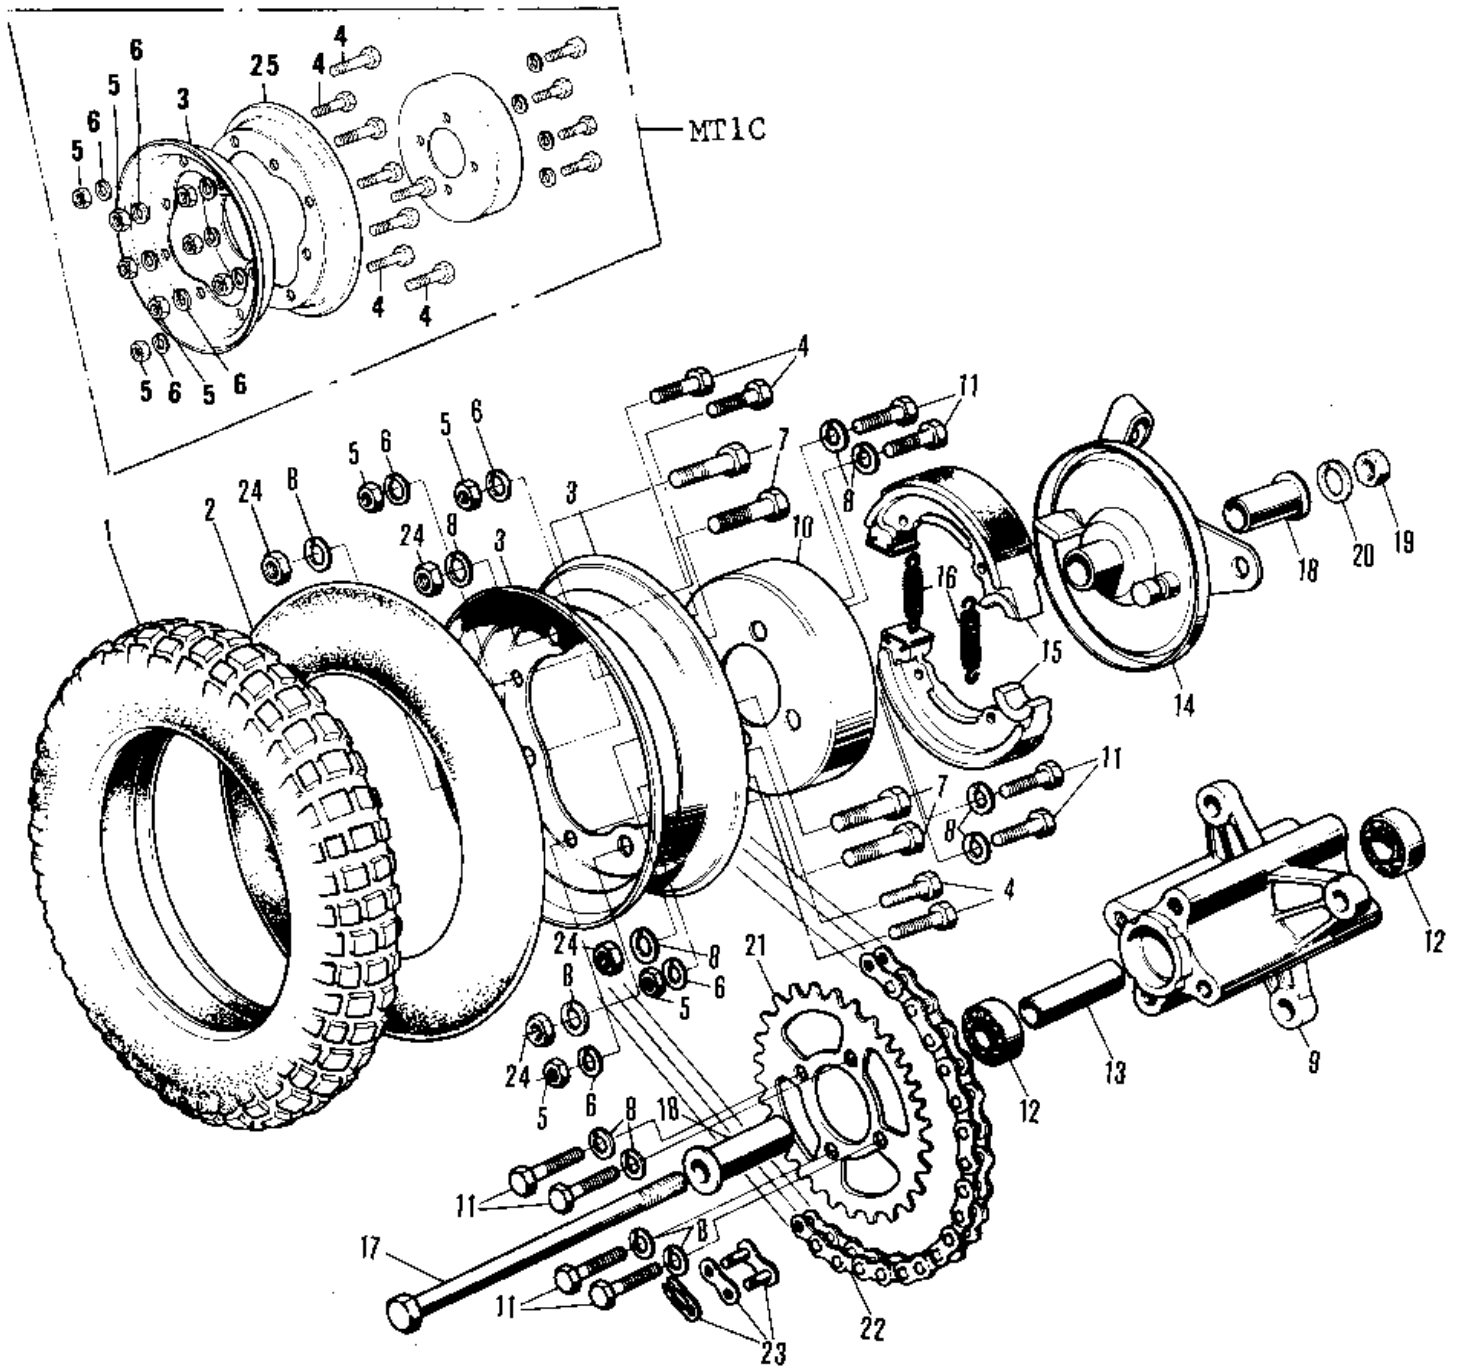

1971 Mini-Trail PARTS DIAGRAM

REAR WHEEL/TIRE/HUB/BRAKE/CHAIN ('71-75)

1971 Mini-Trail PARTS LIST

REAR WHEEL/TIRE/HUB/BRAKE/CHAIN ('71-'75)

ITEM NAME	PART NUMBER	QUANTITY
UNAVAILABLE IN PRICE BOOK (Ref # 1)	41021-015	1
TUBE 350-8 (Ref # 2)	41022-037	1
RIM 2.50-8 (Ref # 3)	41025-047	2
RIM,2.50-8 (Ref # 3)	41025-081	1
BOLT SMALL (Ref # 4)	114G0812	4
BOLT,HEX HEAD,10X16 (Ref # 4)	113G1016	4
NUT,8MM (Ref # 5)	311B0800	4
NUT,10MM (Ref # 5)	314B1000	4
WASHER SPRING 8MM (Ref # 6)	461F0800	4
WASHER SPRING 10MM (Ref # 6)	461F1000	4
BOLT,HEX HEAD,10X25 (Ref # 7)	113G1025	4
WASHER SPRING 10MM (Ref # 8)	461F1000	12
DRUM ASSY-REAR BRAKE (Ref # 8 13)	42005-025	1
DRUM-BRAKE (Ref # 10)	41054-003	1
BOLT-HEX HEAD,10X28 (Ref # 11)	92001-017	8
BEARING-BALL #6201Z (Ref # 12)	601B6201Z	2
SPACER-BEARING (Ref # 13)	42010-020	1
PANEL-ASY,RR BRK (Ref # 14 16)	42006-056	1
PANEL-ASY,RR BRK (Ref # 14 16)	42006-056	1
SHOE,BRAKE (Ref # 15,16)	41048-1010	1
SPRING-BRAKE SHOE (Ref # 16)	41049-009	2
AXLE-REAR (Ref # 17)	42031-028	1
COLLAR-REAR AXLE (Ref # 18)	42032-029	2
NUT-HEX-FINE (Ref # 19)	314B1200	1
WASHER SPRING 12MM (Ref # 20)	461F1200	1
REAR SPROCKET 33T (Ref # 21)	42041-086	1
DR CHAIN 420X88 (Ref # 22)	92057-1006	1
CHAIN JOINT 420 (Ref # 23)	92058-003	1
NUT,10MM (Ref # 24)	314B1000	4