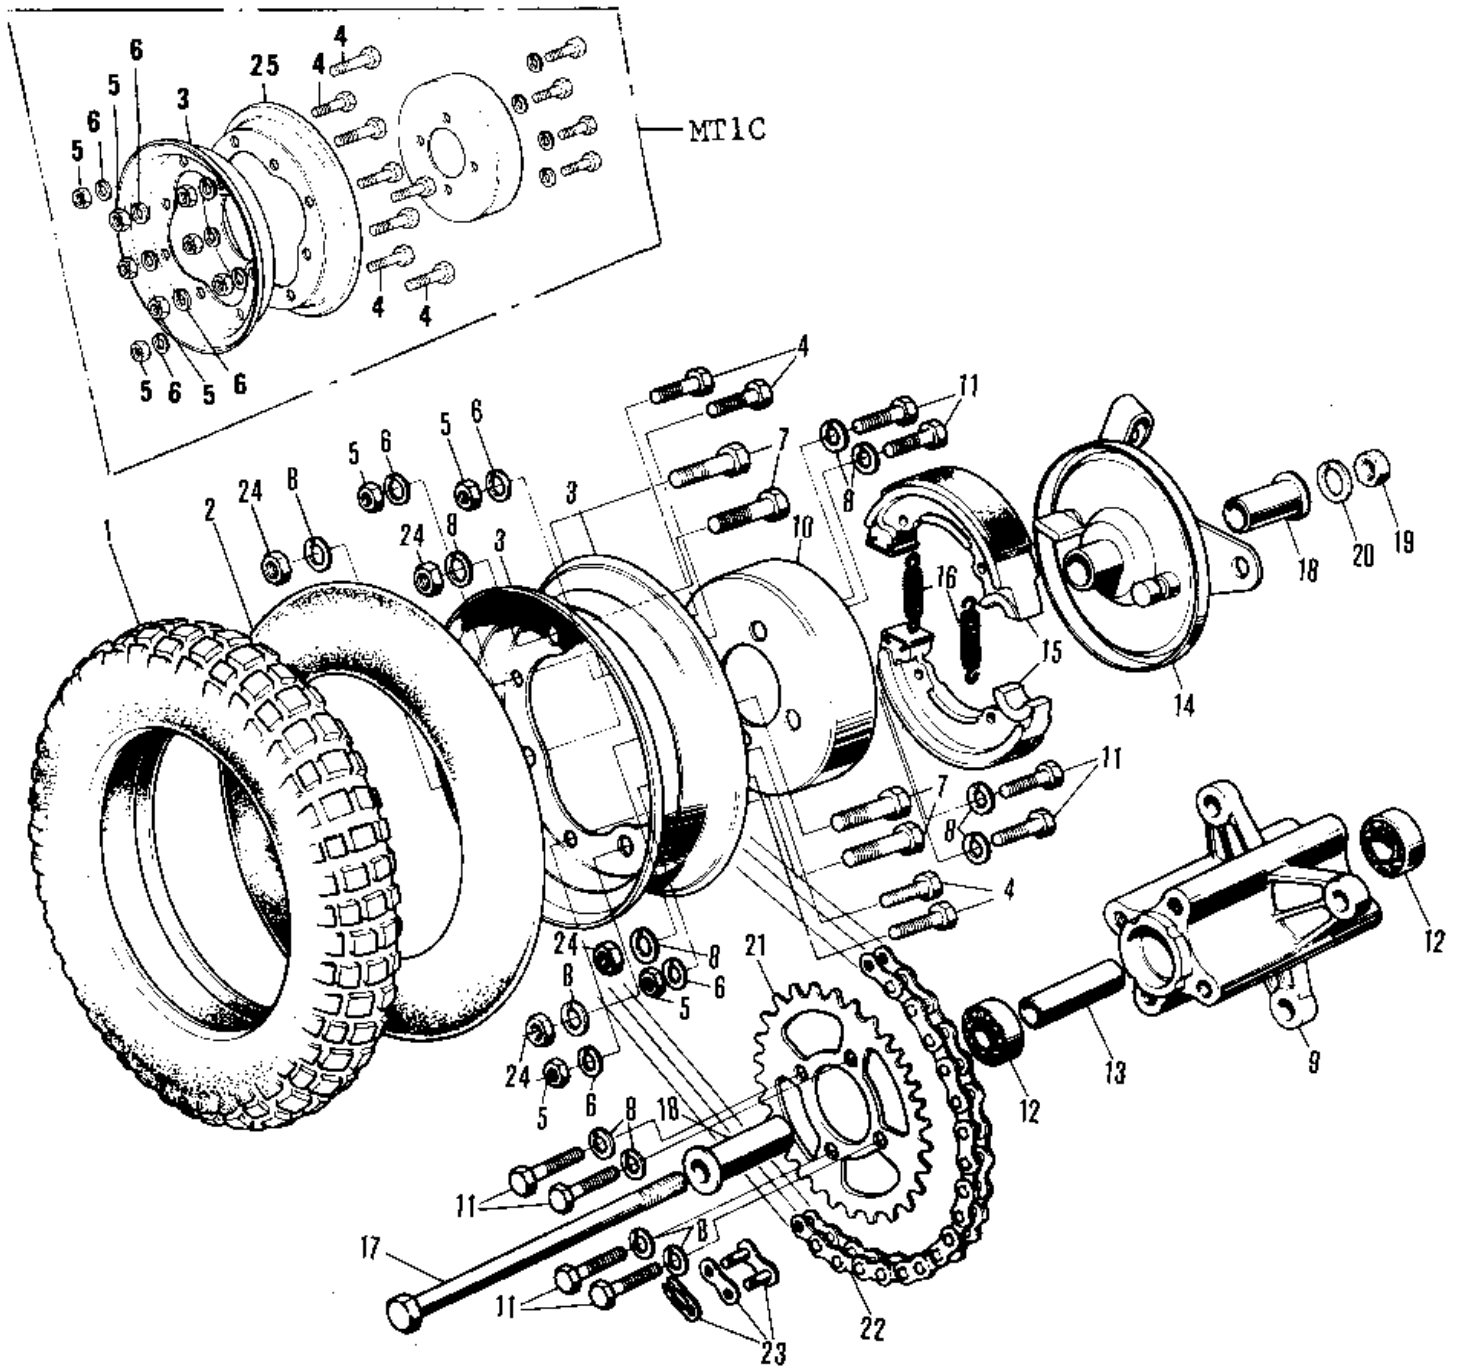

# 1971 Mini-Trail PARTS DIAGRAM

REAR WHEEL/TIRE/HUB/BRAKE/CHAIN ('71-75)

# 1971 Mini-Trail PARTS LIST

## REAR WHEEL/TIRE/HUB/BRAKE/CHAIN ('71-'75)

ITEM NAME	PART NUMBER	QUANTITY
UNAVAILABLE IN PRICE BOOK (Ref # 1)	41021-015	1
TUBE 350-8 (Ref # 2)	41022-037	1
RIM 2.50-8 (Ref # 3)	41025-047	2
RIM,2.50-8 (Ref # 3)	41025-081	1
BOLT SMALL (Ref # 4)	114G0812	4
BOLT,HEX HEAD,10X16 (Ref # 4)	113G1016	4
NUT,8MM (Ref # 5)	311B0800	4
NUT,10MM (Ref # 5)	314B1000	4
WASHER SPRING 8MM (Ref # 6)	461F0800	4
WASHER SPRING 10MM (Ref # 6)	461F1000	4
BOLT,HEX HEAD,10X25 (Ref # 7)	113G1025	4
WASHER SPRING 10MM (Ref # 8)	461F1000	12
DRUM ASSY-REAR BRAKE (Ref # 8 13)	42005-025	1
DRUM-BRAKE (Ref # 10)	41054-003	1
BOLT-HEX HEAD,10X28 (Ref # 11)	92001-017	8
BEARING-BALL #6201Z (Ref # 12)	601B6201Z	2
SPACER-BEARING (Ref # 13)	42010-020	1
PANEL-ASY,RR BRK (Ref # 14 16)	42006-056	1
PANEL-ASY,RR BRK (Ref # 14 16)	42006-056	1
SHOE,BRAKE (Ref # 15,16)	41048-1010	1
SPRING-BRAKE SHOE (Ref # 16)	41049-009	2
AXLE-REAR (Ref # 17)	42031-028	1
COLLAR-REAR AXLE (Ref # 18)	42032-029	2
NUT-HEX-FINE (Ref # 19)	314B1200	1
WASHER SPRING 12MM (Ref # 20)	461F1200	1
REAR SPROCKET 33T (Ref # 21)	42041-086	1
DR CHAIN 420X88 (Ref # 22)	92057-1006	1
CHAIN JOINT 420 (Ref # 23)	92058-003	1
NUT,10MM (Ref # 24)	314B1000	4