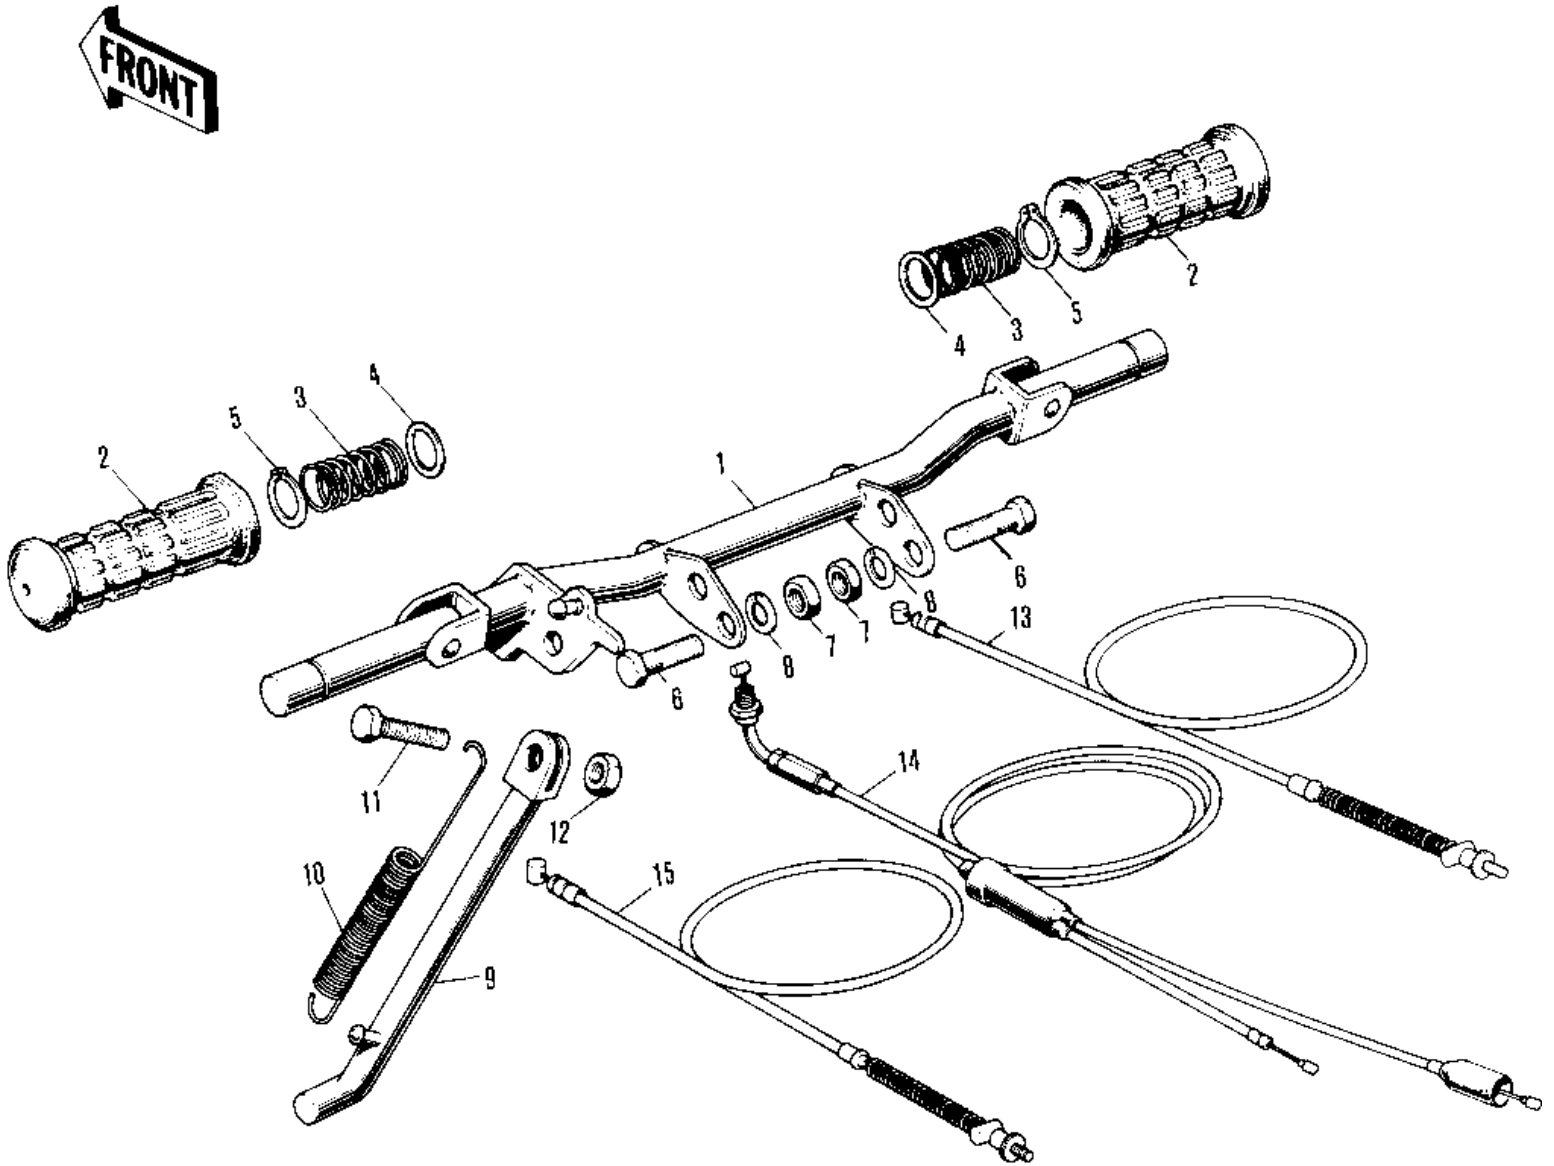

# 1972 MT1A PARTS DIAGRAM

FOOTRESTS/STAND/CABLES ('71-75)

## 1972 MT1A PARTS LIST

FOOTRESTS/STAND/CABLES ('71-'75)

ITEM NAME	PART NUMBER	QUANTITY
BAR-FOOTREST (Ref # 1)	34002-029	
RUBBER FOOTREST (Ref # 2)	92076-006	
SPRING FOOTREST PEG (Ref # 3)	34006-002	
WASHER FOLDING PEG (Ref # 4)	92022-049	
CIRCLIP 16MM (Ref # 5)	480J1600	
BOLT,HEX HEAD,10X18 (Ref # 6)	113G1018	
NUT,10MM (Ref # 7)	314B1000	
NUT,10MM (Ref # 7)	314B1000	
WASHER SPRING 10MM (Ref # 8)	461F1000	
STAND-SIDE (Ref # 9)	34024-050	
STAND-SIDE (Ref # 9)	34024-050	
SPRING MAIN STAND (Ref # 10)	34023-005	
BOLT,10X28 (Ref # 11)	113G1028	
BOLT,HEX HEAD,10X25 (Ref # 11)	113G1025	
NUT 10MM (Ref # 12)	315B1000	
CABLE-FRONT BRAKE (Ref # 13)	54005-058	
CABLE,THROTTLE (Ref # 14)	54012-129	
CABLE-REAR BRAKE (Ref # 15)	54022-020	