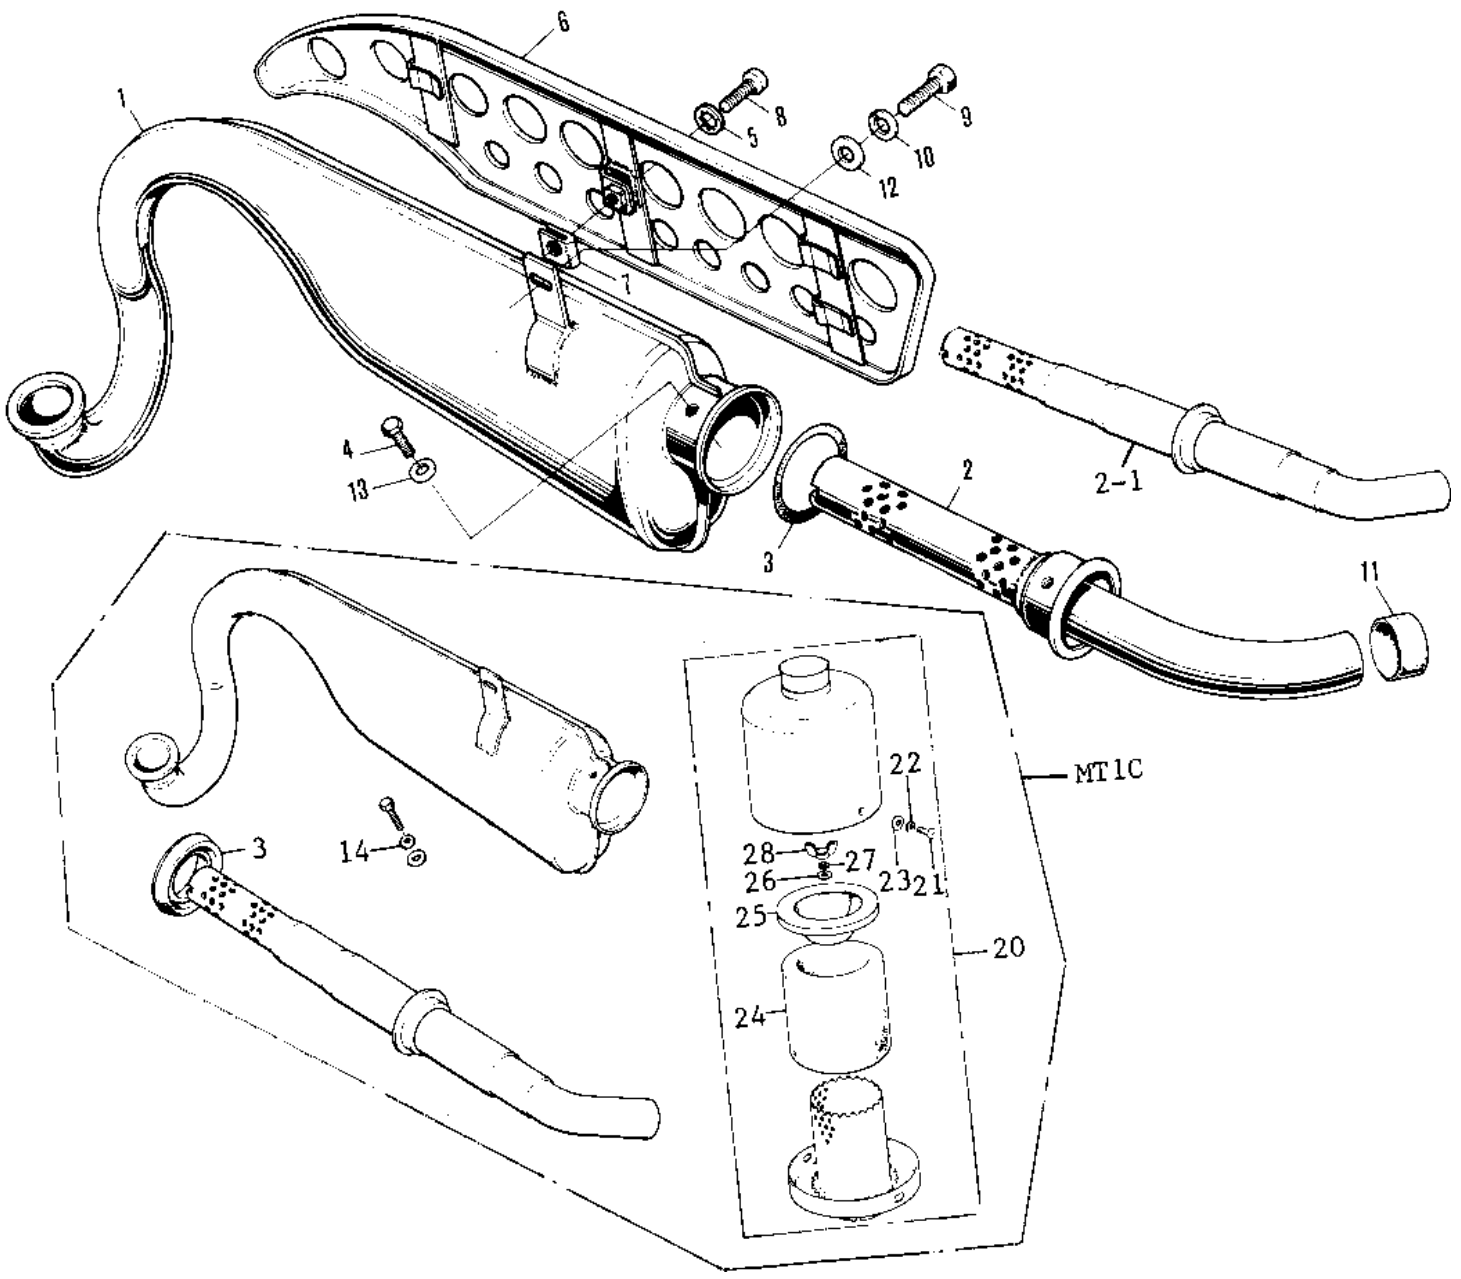

# 1971 Mini-Trail PARTS DIAGRAM

AIR CLEANER/MUFFLER (71-75)

# 1971 Mini-Trail PARTS LIST

## AIR CLEANER/MUFFLER ('71-'75)

ITEM NAME	PART NUMBER	QUANTITY
UNAVAILABLE IN PRICE BOOK (Ref # 1 4,13)	18001-034	1
MUFFLER ASSY (Ref # 1 4,13)	18001-079	1
BAFFLE TUBE (Ref # 2)	18033-046	1
BAFFLE TUBE (Ref # 2-1)	18033-060	1
"0" RING,36MM (Ref # 3)	670B3036	1
OIL SEAL (Ref # 3)	92056-004	1
BOLT,6X10 (Ref # 4)	112G0610	1
BOLT-UPSET,6X8 (Ref # 4)	112B0608	1
WASHER LOCK 6MM (Ref # 5)	464H0600	1
WASHER LOCK 6MM (Ref # 5)	463H0600	1
COVER-MUFFLER BLACK (Ref # 6)	18057-036-21	1
COVER,MUFFLER (Ref # 6)	18057-048	1
INSULATOR-HEAT (Ref # 7)	18065-009	1
SCREW PAN HEAD 6X12 (Ref # 8)	220E0612	1
BOLT,8X20 (Ref # 9)	115G0820	1
WASHER SPRING 8MM (Ref # 10)	461F0800	1
CAP-RUBBER (Ref # 11)	92073-012	1
CAP-MUFFLER RUBBER (Ref # 11)	92073-021	1
WASHER PLAIN 8MM (Ref # 12)	411B0800	1
WASHER-PLAIN (Ref # 13)	92022-183	1
WASHER PLAIN 6MM (Ref # 14)	410B0600	1
AIR CLEANER ASSY (Ref # 15)	11010-081	1
HOLDER,CONNECT (Ref # 16)	18045-002	1
BUSHING,RUBBER (Ref # 17)	92092-1001	1
SCREW PAN HEAD 6X20 (Ref # 18)	220B0620	1
AIR CLEANER ASSY (Ref # 19)	11010-081	1
AIR CLEANER ASSY (Ref # 20)	11010-081	1
SCREW PAN HEAD 4X10 (Ref # 21)	220B0410	2
WASHER SPRING 4MM (Ref # 22)	461F0400	2

## 1971 Mini-Trail PARTS LIST

AIR CLEANER/MUFFLER ('71-'75)

ITEM NAME	PART NUMBER	QUANTITY
WASHER PLAIN 4MM (Ref # 23)	410B0400	2
ELEMENT,AIR,CLNR (Ref # 24)	11013-048	1
ELEMENT,AIR CLNR, TOP (Ref # 25)	11013-050	1
WASHER PLAIN 4MM (Ref # 26)	410B0400	1
WASHER SPRING 4MM (Ref # 27)	461F0400	1
NUT,WING,4MM (Ref # 28)	92015-074	1