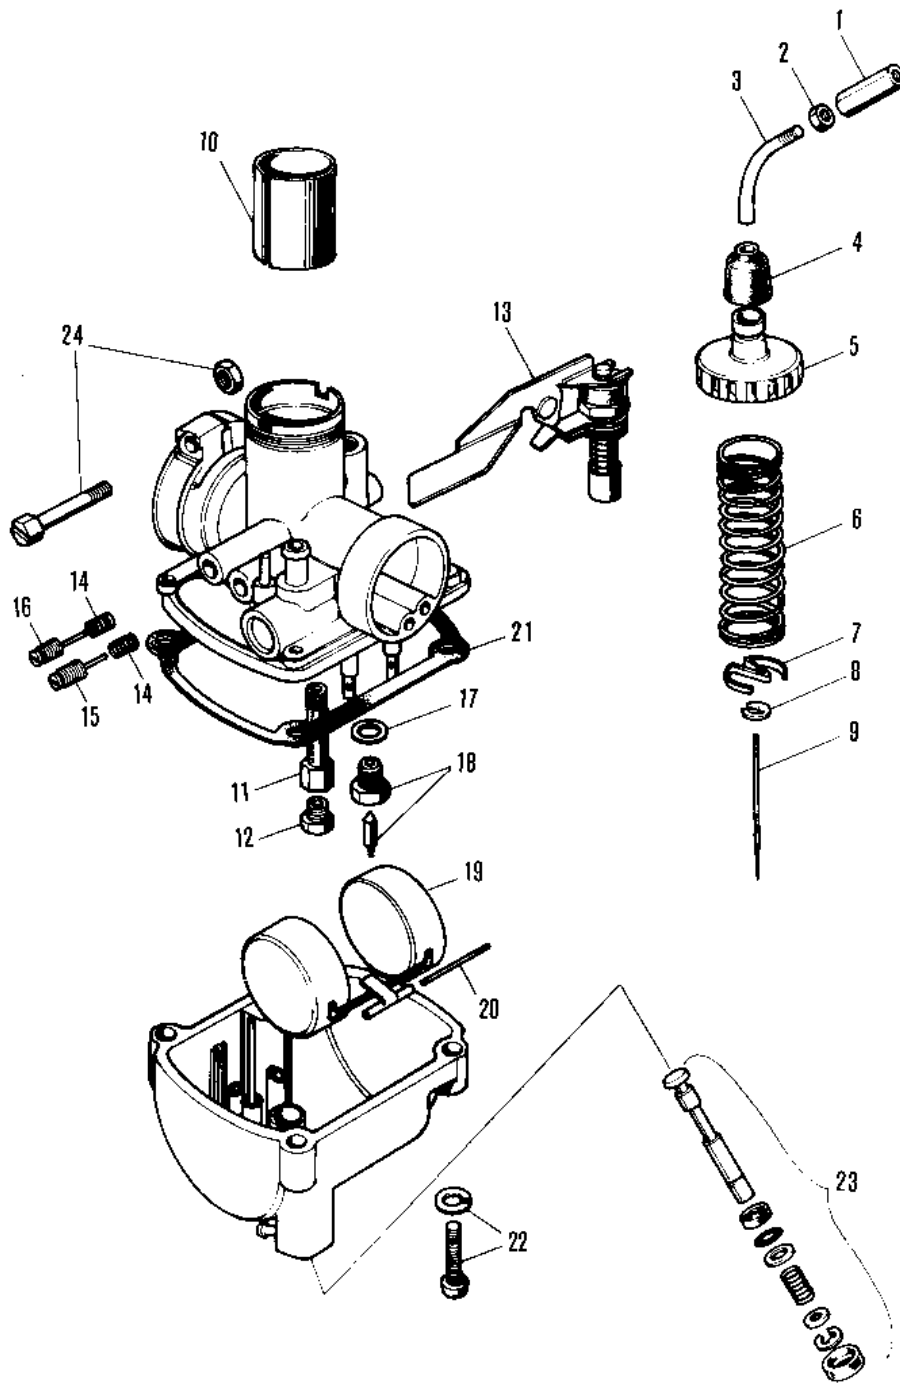

1971 Mini-Trail PARTS DIAGRAM

CARBURETOR ('71-'75)

1971 Mini-Trail PARTS LIST

CARBURETOR ('71-'75)

ITEM NAME	PART NUMBER	QUANTITY
CARBURETOR ASSY (Ref # 1 25)	16001-129	1
CABLE ADJUSTER (Ref # 1)	16002-004	1
NUT CABLE ADJUST LOCK (Ref # 2)	16003-004	1
*** N.L.A.*** (Canada) (Ref # 3)	16077-003	1
CAP-RUBBER (Ref # 4)	16037-001	1
TOP-MIXING CHANBER (Ref # 5)	16005-001	1
SPRING-THROTTLE VALVE (Ref # 6)	16006-001	1
SPRING SEAT THRTL VLV (Ref # 7)	16007-001	1
CIRCLIP (Ref # 8)	16008-010	1
JET NEEDLE 3G9 (Ref # 9)	16009-042	1
VALVE-THROTTLE CA2.0 (Ref # 10)	16025-038	1
NEEDLE JET E-0 (Ref # 11)	16017-051	1
MAIN JET NO 70M (Ref # 12)	92063-110	1
PLUNGER ASSY-STARTER (Ref # 13)	16016-009	1
SPRING-THR STOP SCREW (Ref # 14)	16022-007	2
SCREW STOP (Ref # 15)	16021-001	1
SCREW PILOT AIR ADJST (Ref # 16)	16014-002	1
WASHER VALVE SEAT (Ref # 17)	16029-002	1
FLOAT VALVE ASSY (Ref # 18)	16030-002	1
FLOAT (Ref # 19)	16031-014	1
FLOAT PIN (Ref # 20)	16032-003	1
GASKET (Ref # 21)	16019-011	1
SCREW-FLOAT CHAMBER (Ref # 22)	16033-012	4
EJECTOR ASSY-FUEL (Ref # 23)	16064-001	1
SCREW-CLAMP (Ref # 24)	16010-005	1