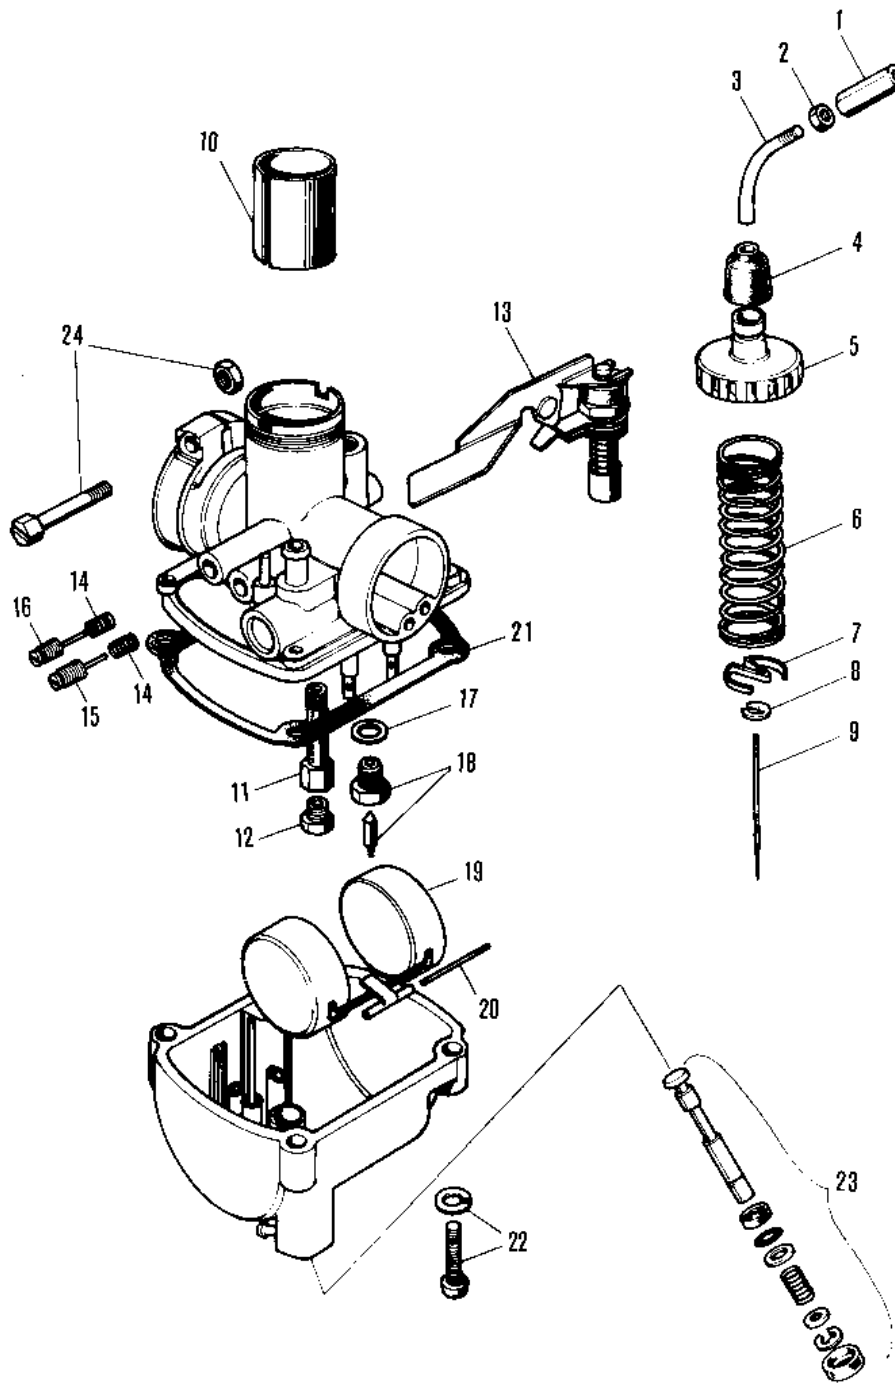

1971 Mini-Trail PARTS DIAGRAM

CARBURETOR ('71-'75)

1971 Mini-Trail PARTS LIST

CARBURETOR ('71-'75)

ITEM NAME	PART NUMBER	QUANTITY
CARBURETOR ASSY (Ref # 1 25)	16001-129	1
CABLE ADJUSTER (Ref # 1)	16002-004	1
NUT CABLE ADJUST LOCK (Ref # 2)	16003-004	1
*** N.L.A.*** (Canada) (Ref # 3)	16077-003	1
CAP-RUBBER (Ref # 4)	16037-001	1
TOP-MIXING CHANBER (Ref # 5)	16005-001	1
SPRING-THROTTLE VALVE (Ref # 6)	16006-001	1
SPRING SEAT THRTL VLV (Ref # 7)	16007-001	1
CIRCLIP (Ref # 8)	16008-010	1
JET NEEDLE 3G9 (Ref # 9)	16009-042	1
VALVE-THROTTLE CA2.0 (Ref # 10)	16025-038	1
NEEDLE JET E-0 (Ref # 11)	16017-051	1
MAIN JET NO 70M (Ref # 12)	92063-110	1
PLUNGER ASSY-STARTER (Ref # 13)	16016-009	1
SPRING-THR STOP SCREW (Ref # 14)	16022-007	2
SCREW STOP (Ref # 15)	16021-001	1
SCREW PILOT AIR ADJST (Ref # 16)	16014-002	1
WASHER VALVE SEAT (Ref # 17)	16029-002	1
FLOAT VALVE ASSY (Ref # 18)	16030-002	1
FLOAT (Ref # 19)	16031-014	1
FLOAT PIN (Ref # 20)	16032-003	1
GASKET (Ref # 21)	16019-011	1
SCREW-FLOAT CHAMBER (Ref # 22)	16033-012	4
EJECTOR ASSY-FUEL (Ref # 23)	16064-001	1
SCREW-CLAMP (Ref # 24)	16010-005	1