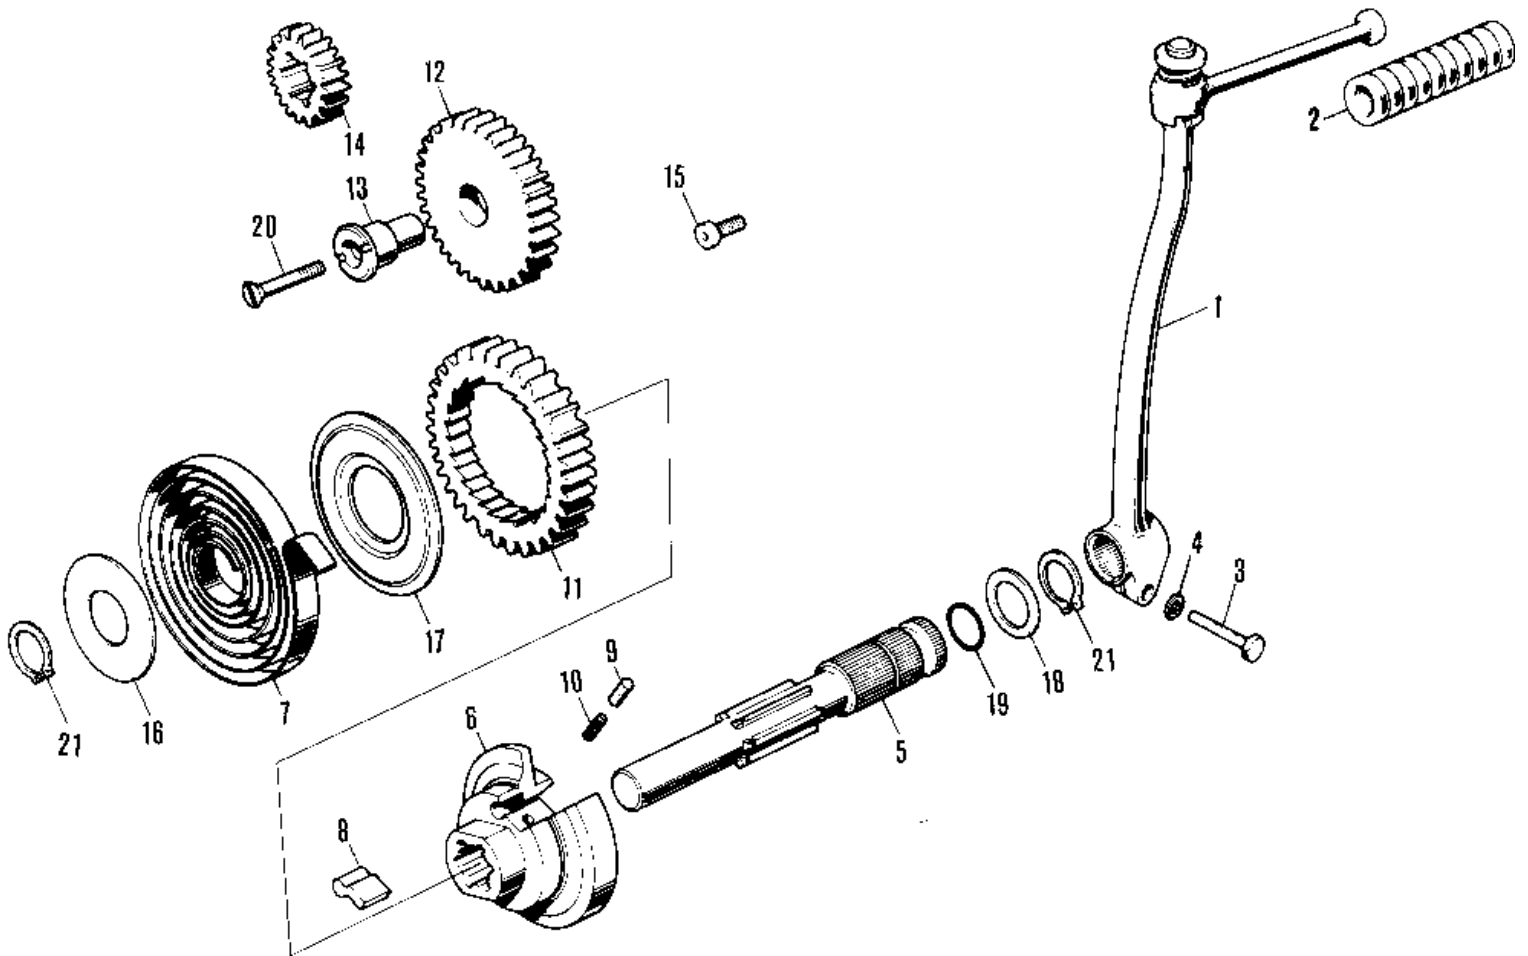

1971 Mini-Trail PARTS DIAGRAM

KICKSTARTER MECHANISM ('71-'75)

1971 Mini-Trail PARTS LIST

KICKSTARTER MECHANISM ('71-'75)

| ITEM NAME | PART NUMBER | QUANTITY |
|----------------------------------|-------------|----------|
| PEDAL-KICKSTARTER (Ref # 1) | 13058-031 | 1 |
| RUBBER-KICK PEDAL (Ref # 2) | 13063-005 | 1 |
| BOLT-UPSET (Ref # 3) | 112G0625 | 1 |
| WASHER SPRING 6MM (Ref # 4) | 461F0600 | 1 |
| SHAFT-KICKSTARTER (Ref # 5) | 13066-018 | 1 |
| DRUM KK (Ref # 6) | 13067-001 | 1 |
| KICKSTARTER SPRING (Ref # 7) | 92082-001 | 1 |
| PAWL (Ref # 8) | 13069-001 | 1 |
| PIN KICKSTARTER PAWL (Ref # 9) | 92042-001 | 1 |
| SPRING KICK PAWL (Ref # 10) | 92081-022 | 1 |
| GEAR-KICKSTARTER (Ref # 11) | 13068-003 | 1 |
| IDLE GEAR (Ref # 12) | 13073-002 | 1 |
| SHAFT-IDLE GEAR (Ref # 13) | 13074-002 | 1 |
| PINION-KICKSTARTER (Ref # 14) | 13075-003 | 1 |
| STOPPER-KICKSTARTER (Ref # 15) | 13072-001 | 1 |
| PLATE-KICK SPRG HLDER (Ref # 16) | 13071-001 | 1 |
| PLATE-KICK GEAR HLDER (Ref # 17) | 13071-002 | 1 |
| WASHER,16MM (Ref # 18) | 92022-006 | 1 |
| "O" RING,16MM (Ref # 19) | 92055-001 | 1 |
| SCREW,CNTSNK,5X30.5 (Ref # 20) | 92010-002 | 1 |
| CIRCLIP 16MM (Ref # 21) | 480J1600 | 2 |