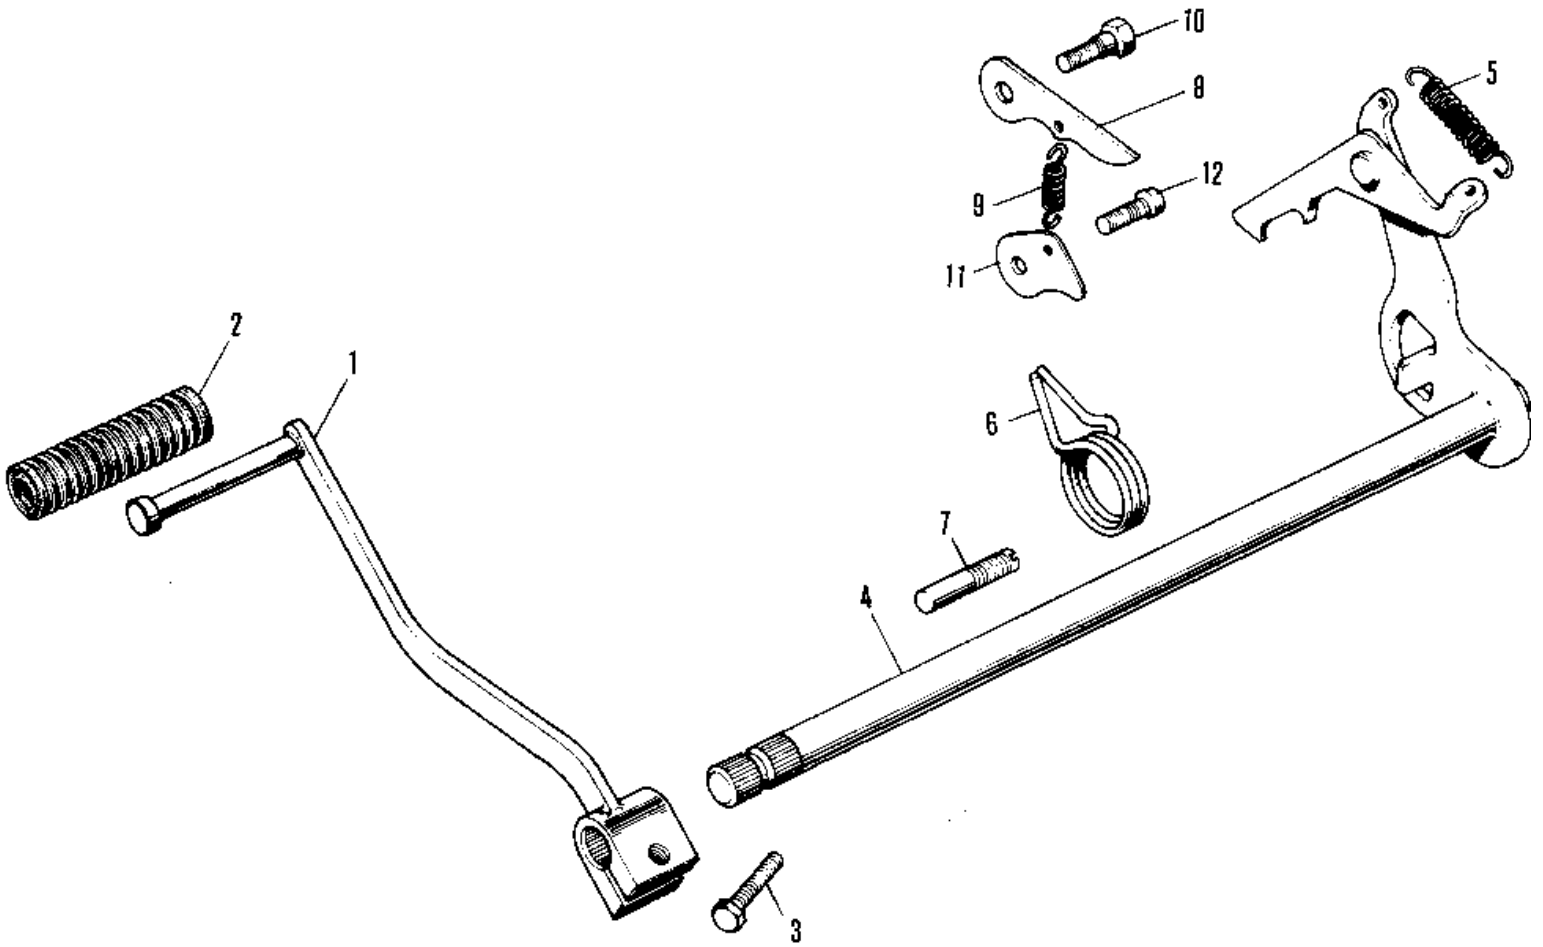

# 1971 Mini-Trail PARTS DIAGRAM

GEAR CHANGE MECHANISM ('71-'75)

# 1971 Mini-Trail PARTS LIST

## GEAR CHANGE MECHANISM ('71-'75)

ITEM NAME	PART NUMBER	QUANTITY
PEDAL SET GEAR CHANGE (Ref # 1)	13242-004	1
RUBBER CHANGE PEDAL (Ref # 2)	13157-004	1
BOLT-UPSET,6X20 (Ref # 3)	112G0620	1
LEVER ASSY GEAR CHNG (Ref # 4)	13161-021	1
SPRING RATCHET PA (Ref # 5)	92081-003	1
SPRING (Ref # 6)	92083-001	1
PIN-CHANGE PEDAL (Ref # 7)	92043-061	1
LEVER-GEAR CHNG DRUM (Ref # 8)	13168-002	1
SPRING-CHANG DRUM LEV (Ref # 9)	92081-008	1
BOLT,CHANGE DRUM LEVE (Ref # 10)	92150-1450	1
PLATE CHANGE DRUM LEV (Ref # 11)	13170-004	1
SCREW PAN HEAD 6X12 (Ref # 12)	220B0612	1