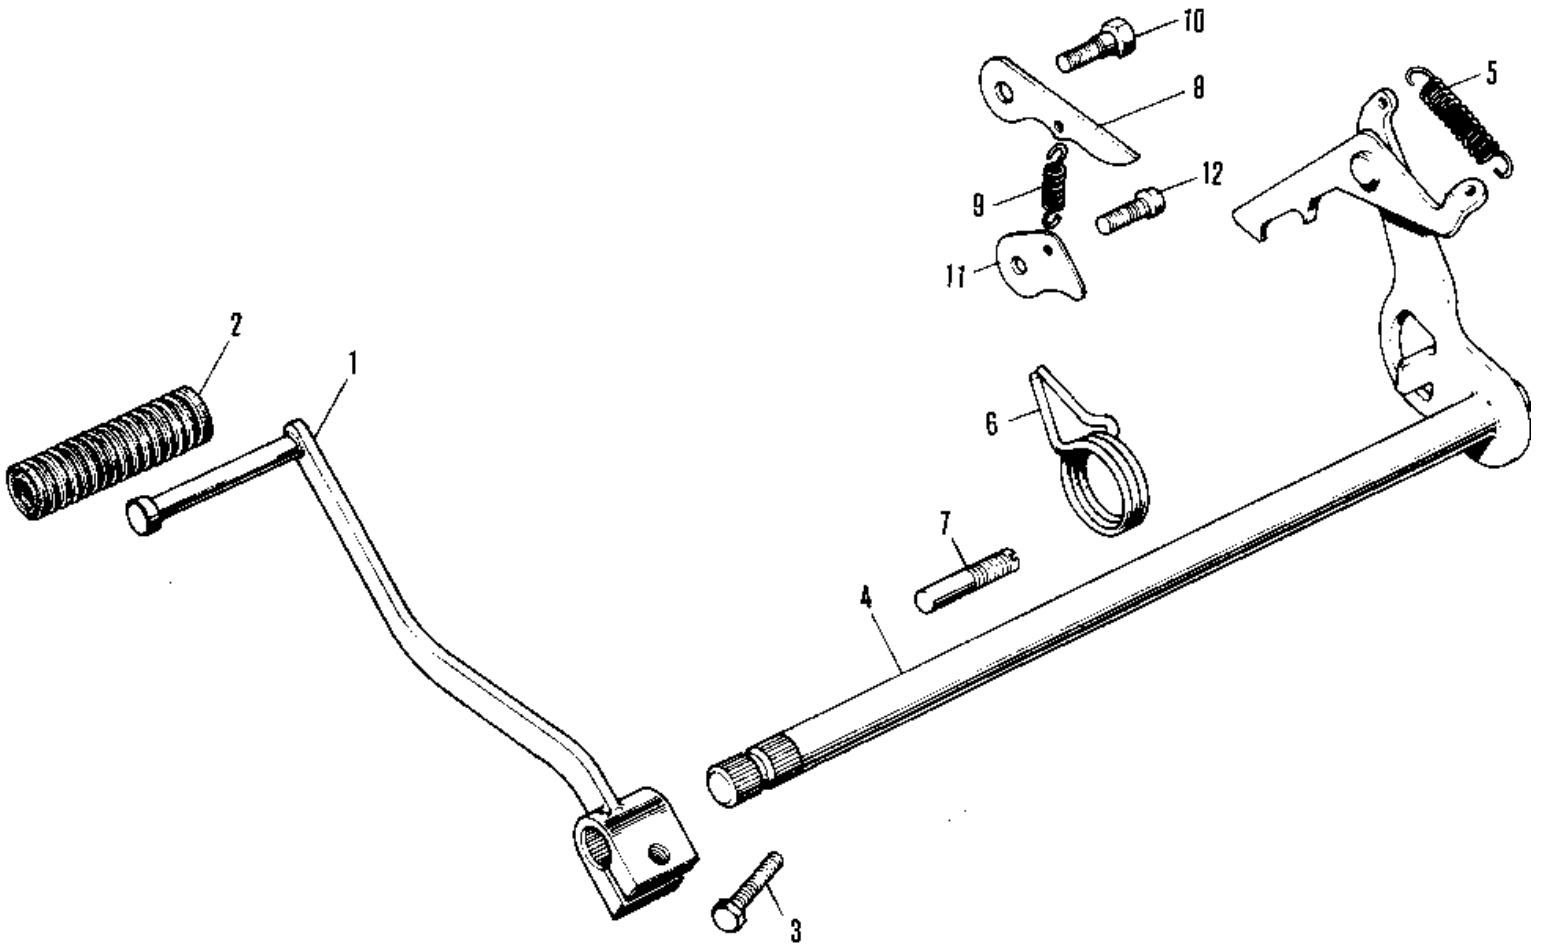

1971 Mini-Trail PARTS DIAGRAM

GEAR CHANGE MECHANISM ('71-'75)

1971 Mini-Trail PARTS LIST

GEAR CHANGE MECHANISM ('71-'75)

ITEM NAME	PART NUMBER	QUANTITY
PEDAL SET GEAR CHANGE (Ref # 1)	13242-004	1
RUBBER CHANGE PEDAL (Ref # 2)	13157-004	1
BOLT-UPSET,6X20 (Ref # 3)	112G0620	1
LEVER ASSY GEAR CHNG (Ref # 4)	13161-021	1
SPRING RATCHET PA (Ref # 5)	92081-003	1
SPRING (Ref # 6)	92083-001	1
PIN-CHANGE PEDAL (Ref # 7)	92043-061	1
LEVER-GEAR CHNG DRUM (Ref # 8)	13168-002	1
SPRING-CHANG DRUM LEV (Ref # 9)	92081-008	1
BOLT,CHANGE DRUM LEVE (Ref # 10)	92150-1450	1
PLATE CHANGE DRUM LEV (Ref # 11)	13170-004	1
SCREW PAN HEAD 6X12 (Ref # 12)	220B0612	1