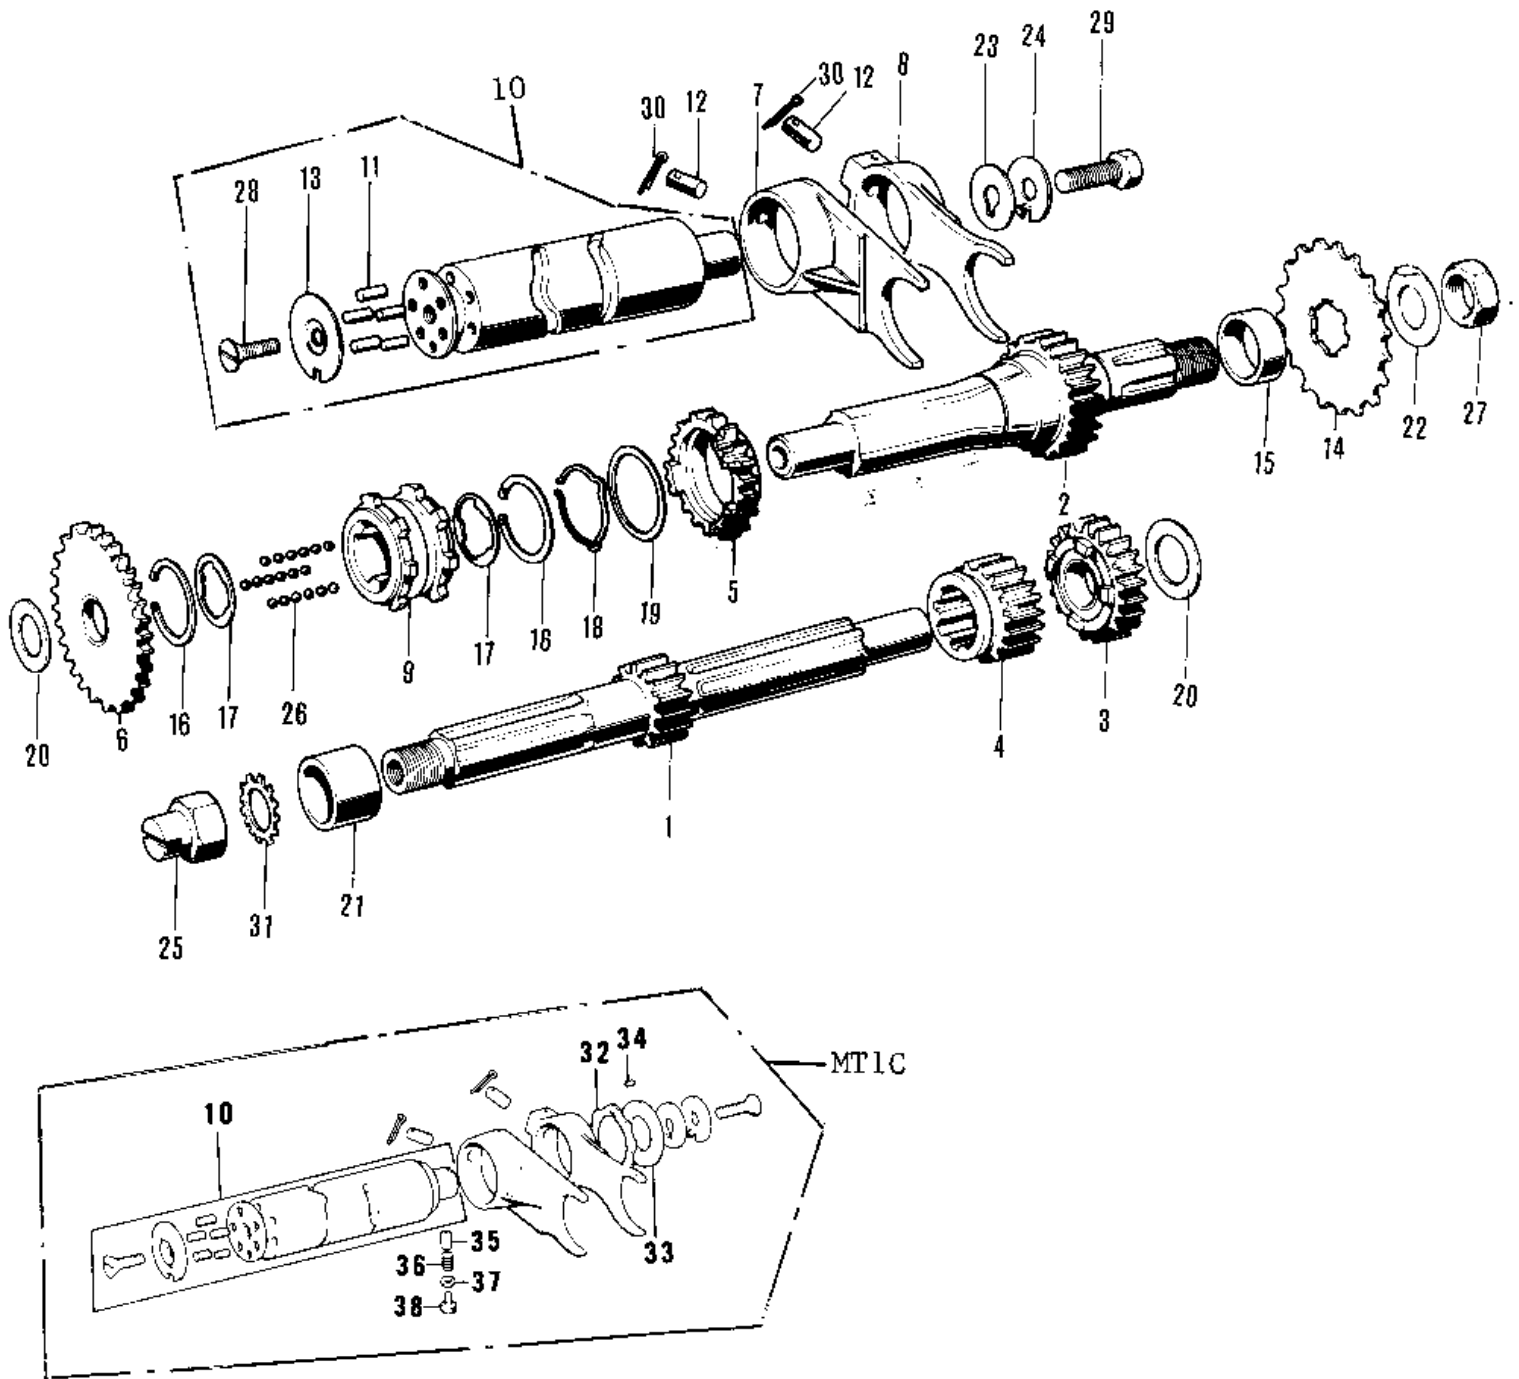

1971 Mini-Trail PARTS DIAGRAM

TRANSMISSION/CHANGE DRUM ('71-'75)

1971 Mini-Trail PARTS LIST

TRANSMISSION/CHANGE DRUM ('71-'75)

ITEM NAME	PART NUMBER	QUANTITY
SHAFT-DRIVE (Ref # 1)	13127-030	1
SHAFT-OUTPUT (Ref # 2)	13128-029	1
TOP GEAR-DRIVE (Ref # 3)	13136-034	1
2ND GEAR-DRIVE (Ref # 4)	13130-003	1
2ND GEAR-OUTPUT (Ref # 5)	13131-032	1
LOW GEAR-OUTPUT (Ref # 6)	13129-035	1
FORK-SELECTOR,LOW&2ND (Ref # 7)	13140-033	1
FORK-SELECTOR,TOP (Ref # 8)	13140-034	1
SHIFTER (Ref # 9)	13139-004	1
DRUM ASSY-GEAR CHANGE (Ref # 10)	13239-001	1
DRUM ASSY,GEAR CHANGE (Ref # 10)	13239-1014	1
PIN GEAR CHANGE DRUM (Ref # 11)	92043-004	5
PIN SELECT FORK GUIDE (Ref # 12)	92043-005	2
PLATE CHANGE DRUM PIN (Ref # 13)	13142-002	1
ENGINE SPROCKET (Ref # 14)	13144-002	1
COLLAR OIL SEAL (Ref # 15)	92027-001	1
CIRCLIP,26MM (Ref # 16)	92033-003	2
CIRCLIP (Ref # 17)	92033-004	2
CIRCLIP,25MM (Ref # 18)	92033-025	1
WASHER 22MM (Ref # 19)	92022-106	1
WASHER-PLAIN (Ref # 20)	92022-174	2
COLLAR-CLUTCH PINION (Ref # 21)	92027-002	1
WASHER-LOCK,12MM (Ref # 22)	92022-002	1
WASHER-PLAIN (Ref # 23)	92022-175	1
WASHER-LOCK (Ref # 24)	92024-028	1
NUT-OIL PUMP (Ref # 25)	92015-046	1
BALL STEEL 5/32' (Ref # 26)	600A0500	30
NUT-HEX-FINE (Ref # 27)	314B1200	1
SCREW CNTSNK HD 6X16 (Ref # 28)	212B0616	1

1971 Mini-Trail PARTS LIST

TRANSMISSION/CHANGE DRUM ('71-'75)

ITEM NAME	PART NUMBER	QUANTITY
BOLT-HEX HEAD,8X18 (Ref # 29)	113B0818	1
PIN COTTER 3.0X20 (Ref # 30)	550D3020	2
WASHER LOCK 12MM (Ref # 31)	464H1200	1
DISC, GEAR DRUM CHANGE OPERATING (Ref # 32)	13145-004	1
WASHER,THRUST (Ref # 33)	92026-106	1
PIN-DOWEL,4X6 (Ref # 34)	610A0406	1
PIN-NEUTRAL POSITION (Ref # 35)	92043-076	1
SPRING (Ref # 36)	92081-112	1
GASKET (Ref # 37)	92065-090	1
BOLT,10MM (Ref # 38)	92001-131	1