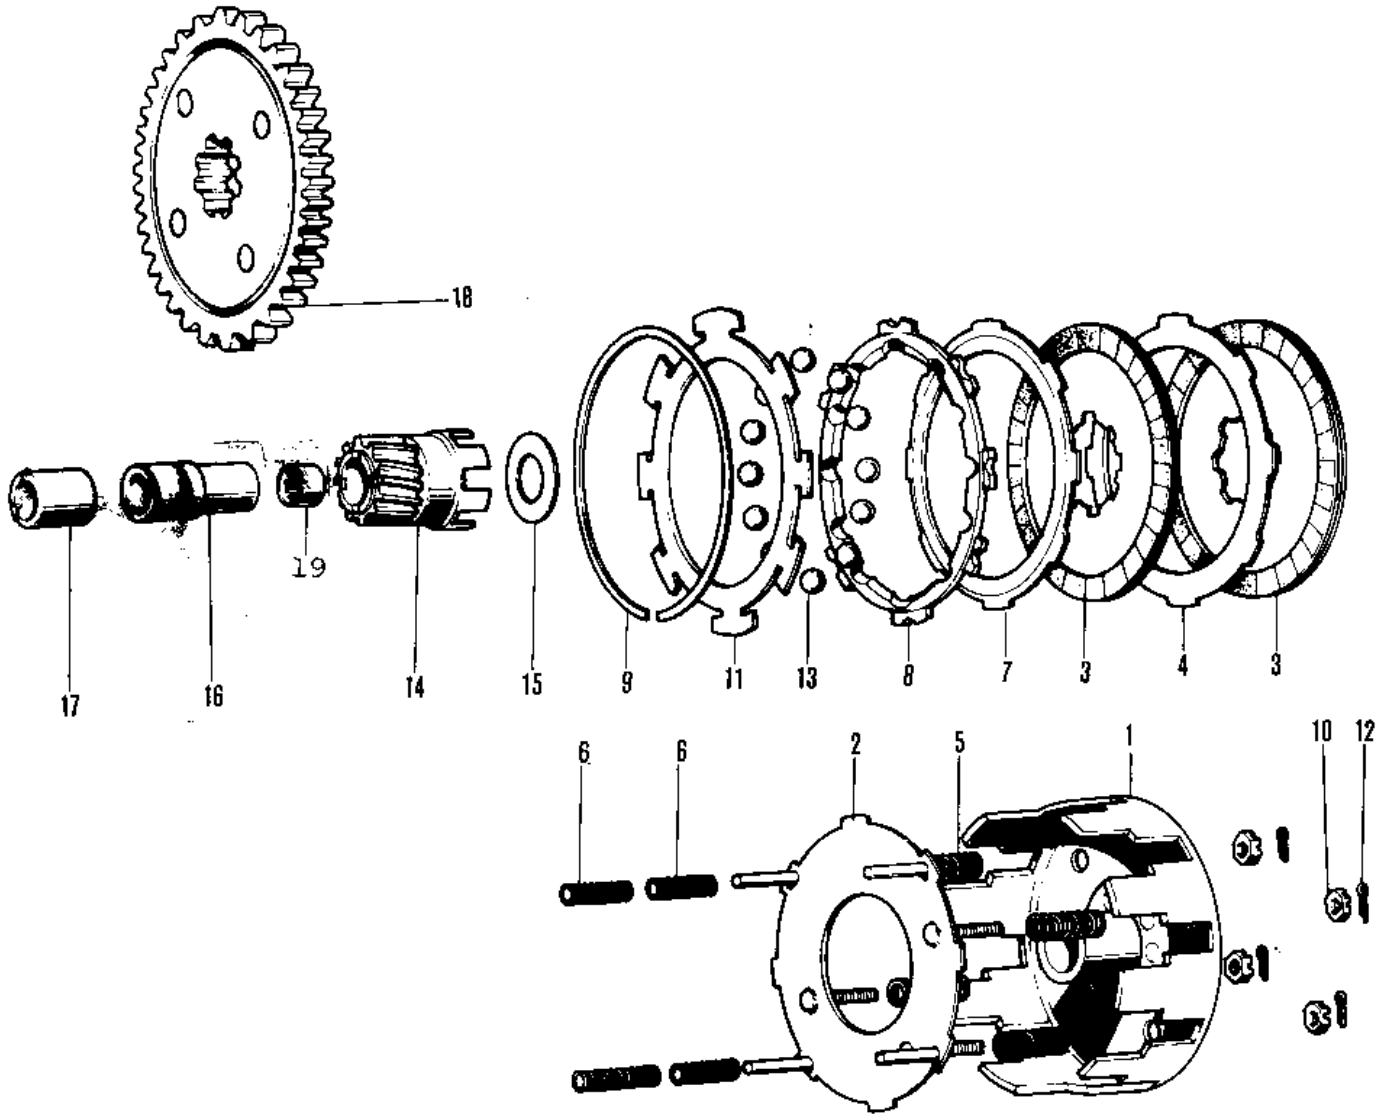

1971 Mini-Trail PARTS DIAGRAM

CLUTCH (71-75)

1971 Mini-Trail PARTS LIST

CLUTCH ('71-'75)

ITEM NAME	PART NUMBER	QUANTITY
CLUTCH-ASSY (Ref # 1 13)	13081-036	1
HOUSING-CLUTCH (Ref # 1)	13095-028	1
WHEEL-CLUTCH (Ref # 2)	13083-006	1
PLATE-CLUTCH FRICTION (Ref # 3)	13088-024	2
PLATE-CLUTCH STEEL (Ref # 4)	13179-003	1
SPRING-CLUTCH (Ref # 5)	92081-086	3
SPRING-RETURN (Ref # 6)	92081-087	4
PLATE-BALL HOLDER (Ref # 7)	13189-003	1
PLATE-BALL GUIDE (Ref # 8)	13190-003	1
CIRCLIP (Ref # 9)	13191-003	1
NUT,6MM (Ref # 10)	13195-003	3
PLATE-BALL HOLDER (Ref # 11)	13198-003	1
PIN COTTER 1.6X15 (Ref # 12)	550D1615	3
BALL STEEL 3/8' (Ref # 13)	600A1200	16
HUB-CLUTCH (Ref # 14,19)	13084-003	1
WASHER (Ref # 15)	92022-142	1
BUSH-CLUTCH (Ref # 16)	13215-005	1
COLLAR (Ref # 17)	92027-125	1
GEAR ASSY-CLUTCH (Ref # 18)	13216-004	1
BEARING,N RC121610 (Ref # 19)	92117-001	1