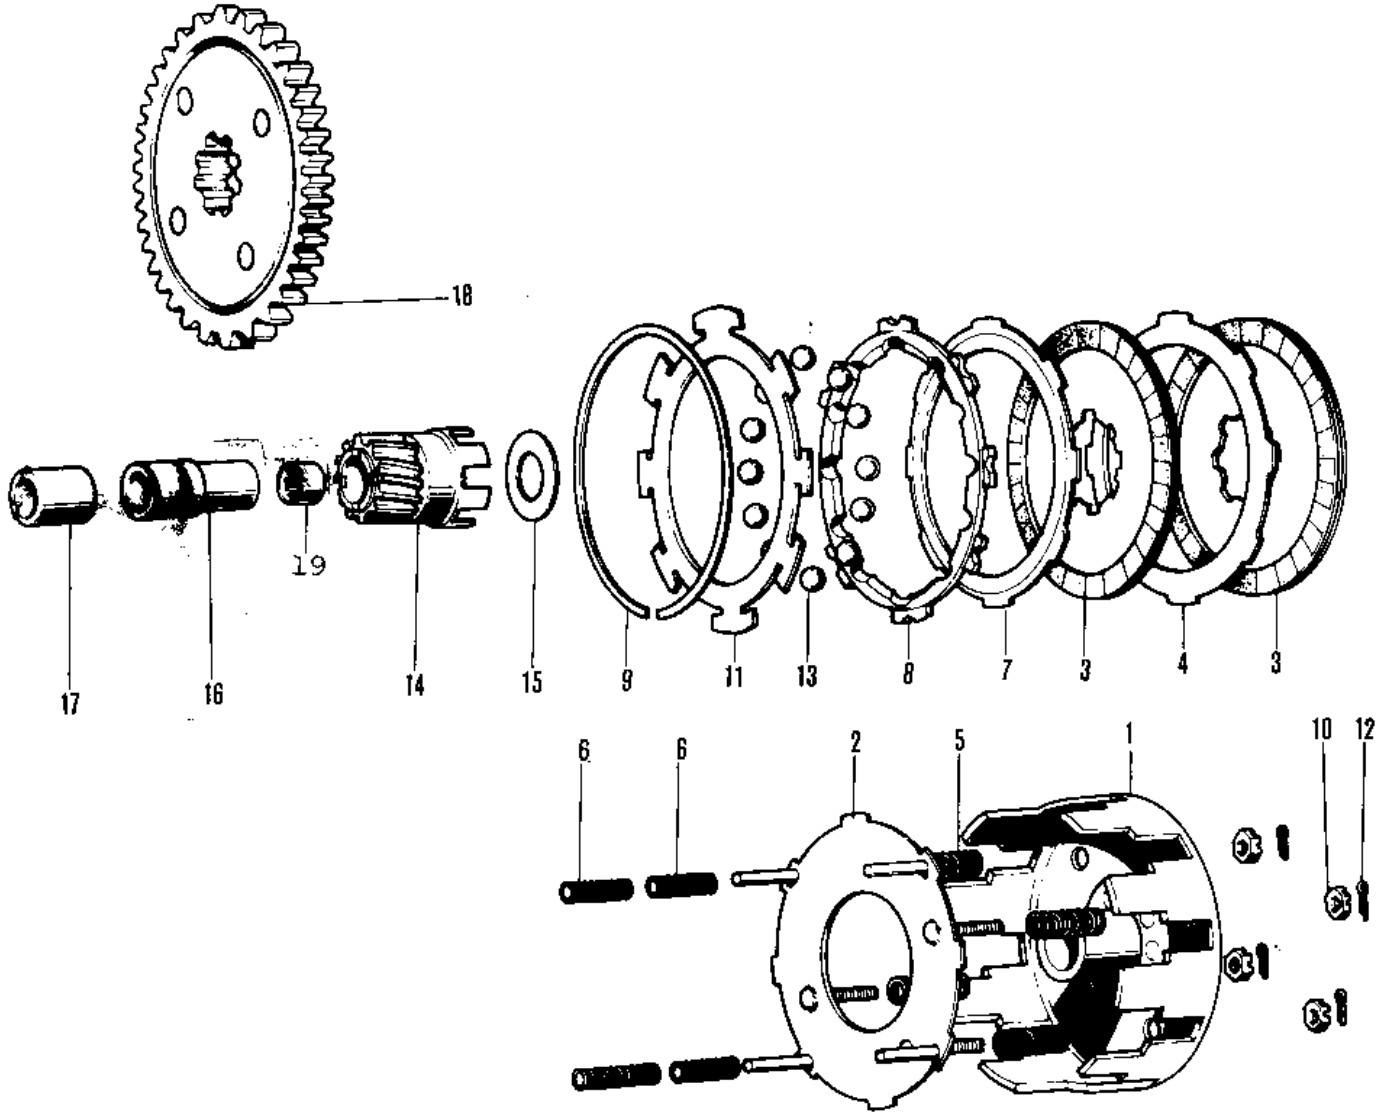

1971 Mini-Trail PARTS DIAGRAM

CLUTCH (71-75)

1971 Mini-Trail PARTS LIST

CLUTCH ('71-'75)

ITEM NAME	PART NUMBER	QUANTITY
CLUTCH-ASSY (Ref # 1 13)	13081-036	1
HOUSING-CLUTCH (Ref # 1)	13095-028	1
WHEEL-CLUTCH (Ref # 2)	13083-006	1
PLATE-CLUTCH FRICTION (Ref # 3)	13088-024	2
PLATE-CLUTCH STEEL (Ref # 4)	13179-003	1
SPRING-CLUTCH (Ref # 5)	92081-086	3
SPRING-RETURN (Ref # 6)	92081-087	4
PLATE-BALL HOLDER (Ref # 7)	13189-003	1
PLATE-BALL GUIDE (Ref # 8)	13190-003	1
CIRCLIP (Ref # 9)	13191-003	1
NUT,6MM (Ref # 10)	13195-003	3
PLATE-BALL HOLDER (Ref # 11)	13198-003	1
PIN COTTER 1.6X15 (Ref # 12)	550D1615	3
BALL STEEL 3/8' (Ref # 13)	600A1200	16
HUB-CLUTCH (Ref # 14,19)	13084-003	1
WASHER (Ref # 15)	92022-142	1
BUSH-CLUTCH (Ref # 16)	13215-005	1
COLLAR (Ref # 17)	92027-125	1
GEAR ASSY-CLUTCH (Ref # 18)	13216-004	1
BEARING,N RC121610 (Ref # 19)	92117-001	1