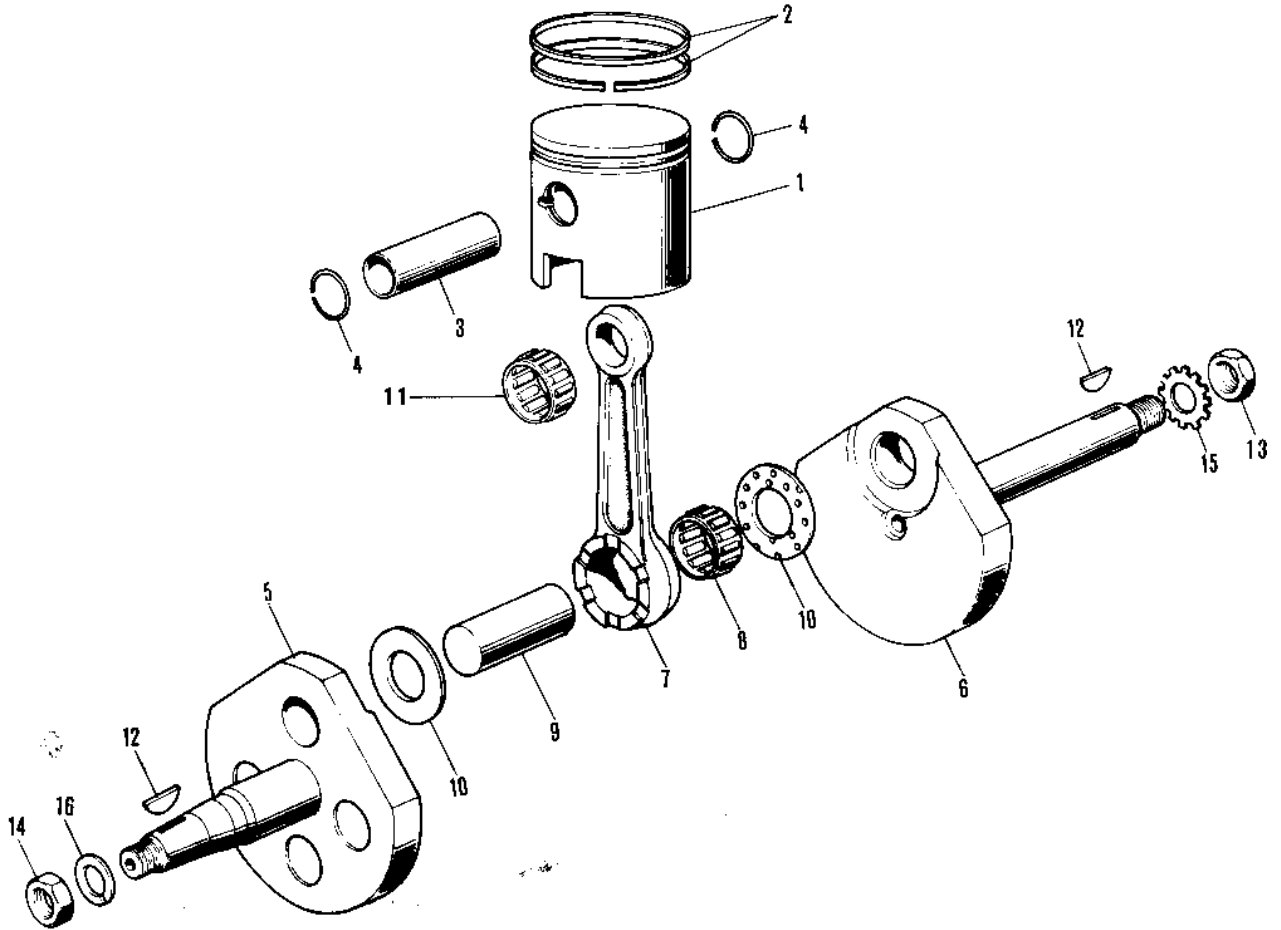

# 1971 Mini-Trail PARTS DIAGRAM

CRANKSHAFT/PISTON ('71-'75)

### CRANKSHAFT/PISTON ('71-'75)

ITEM NAME	PART NUMBER	QUANTITY
PISTON,STD (Ref # 1)	13001-047	1
RING SET,STD (Ref # 2)	13008-029	1
PIN-PISTON (Ref # 3)	13002-019	1
CIRCLIP PISTON PIN (Ref # 4)	92036-007	2
CRANK - CONROD ASSY (Ref # 5 10)	13036-030	1
CRANKSHAFT L.H (Ref # 5)	13037-043	1
CRANKSHAFT R.H (Ref # 6)	13038-039	1
CONNECTING ROD SET (Ref # 7 10)	13044-015	1
NEEDLE BEARING-BG END (Ref # 8)	13034-002	1
CRANK PIN (Ref # 9)	13035-024	1
WASHER-SIDE (Ref # 10)	92026-002	2
BRG N72KTV030 (Ref # 11)	13033-028	1
WOODRUFF KEY (Ref # 12)	92038-001	2
NUT,12MM (Ref # 13)	92016-024	1
NUT,10MM (Ref # 14)	314B1000	1
WASHER LOCK 12MM (Ref # 15)	464H1200	1
WASHER SPRING 10MM (Ref # 16)	461F1000	1