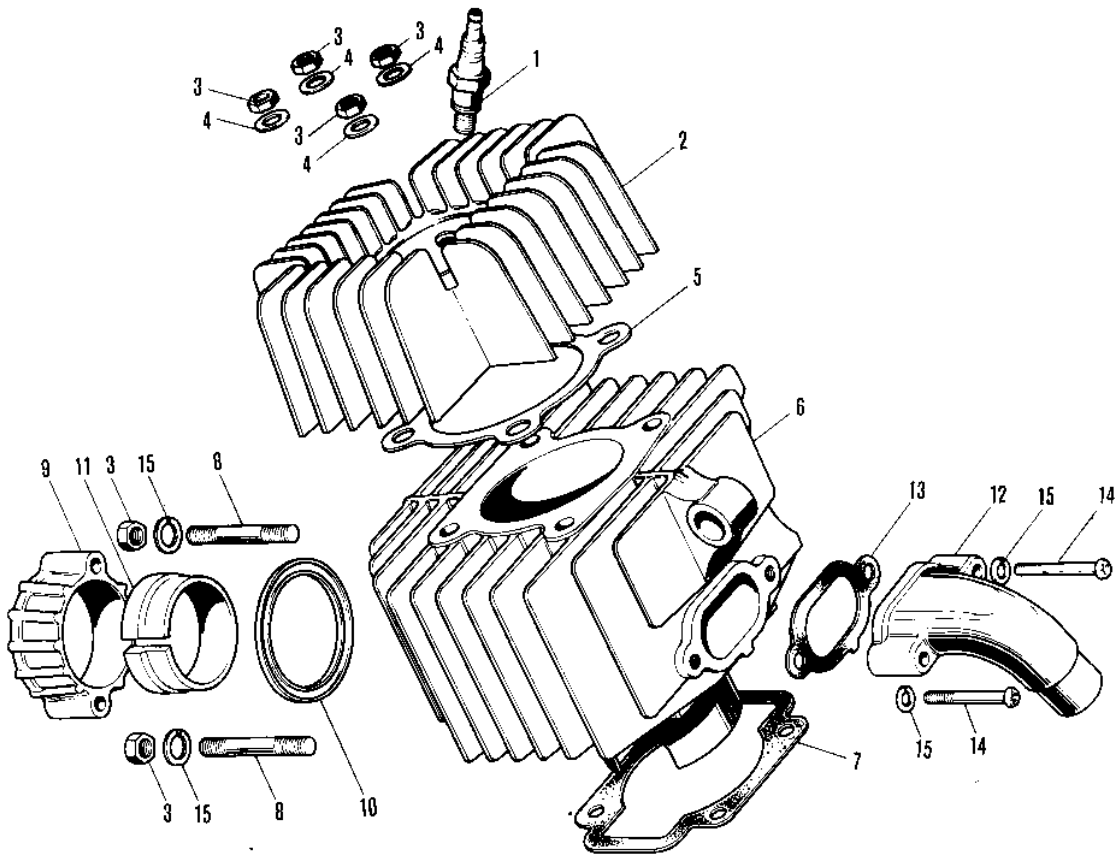

# 1971 Mini-Trail PARTS DIAGRAM

CYLINDER HEAD/CYLINDER (71-75)

## 1971 Mini-Trail PARTS LIST

### CYLINDER HEAD/CYLINDER (71-75)

ITEM NAME	PART NUMBER	QUANTITY
SPARK PLUG B7HS (Ref # 1)	B7HS	1
CYLINDER HEAD (Ref # 2)	11001-014	1
NUT 6MM (Ref # 3)	311B0600	6
WASHER PLAIN 6MM (Ref # 4)	411B0600	4
GASKET-CYLINDER HEAD (Ref # 5)	11004-014	1
CYLINDER (Ref # 6)	11005-078	1
GASKET-CYCLINDER BASE (Ref # 7)	11009-008	1
STUD,6X30 (Ref # 8)	172G0630	2
HOLDER,EX PIPE,BLACK (Ref # 9)	18069-035-21	1
GASKET,EXHAUST PIPE H (Ref # 10)	11009-1866	1
INSERT-EXHAUST HOLDER (Ref # 11)	18070-005	1
INLET PIPE (Ref # 12)	11015-023	1
GASKET-INLET PIPE (Ref # 13)	11017-003	1
SCREW PAN HEAD 6X25 (Ref # 14)	220B0625	2
WASHER SPRING 6MM (Ref # 15)	461F0600	4