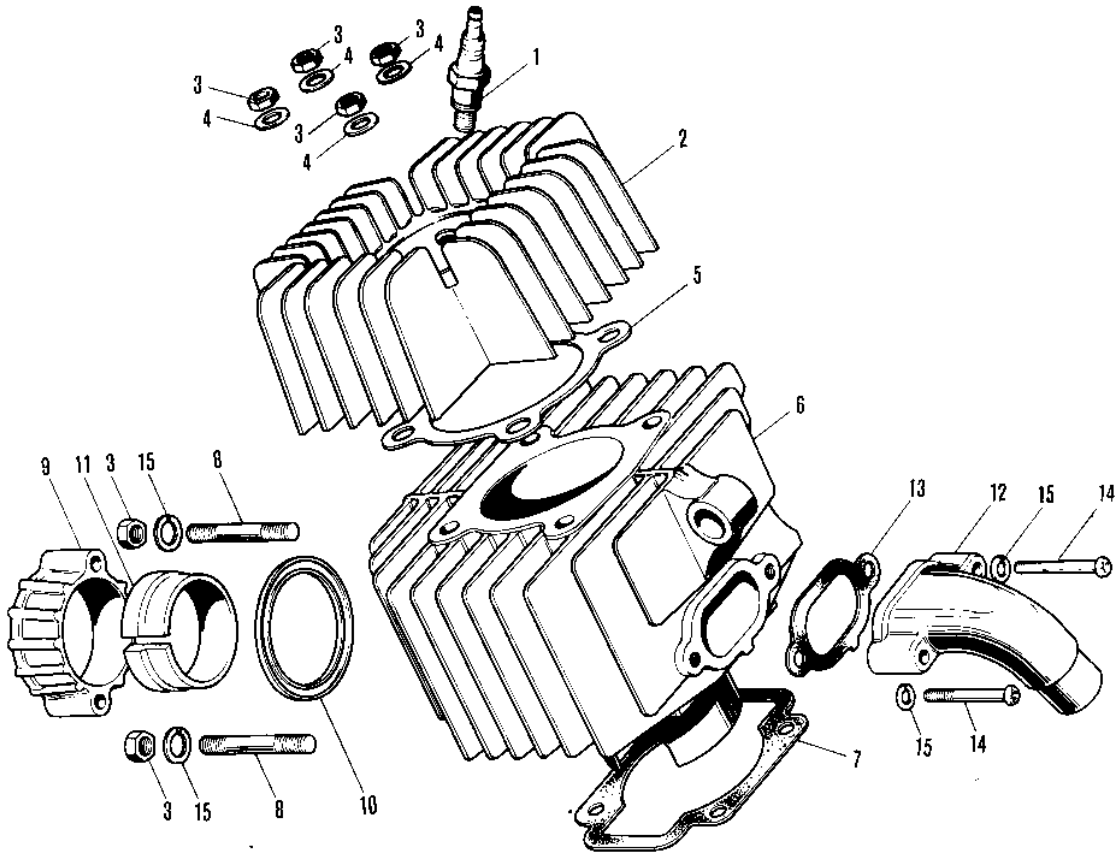

1971 Mini-Trail PARTS DIAGRAM

CYLINDER HEAD/CYLINDER (71-75)

1971 Mini-Trail PARTS LIST

CYLINDER HEAD/CYLINDER ('71-'75)

ITEM NAME	PART NUMBER	QUANTITY
SPARK PLUG B7HS (Ref # 1)	B7HS	1
CYLINDER HEAD (Ref # 2)	11001-014	1
NUT 6MM (Ref # 3)	311B0600	6
WASHER PLAIN 6MM (Ref # 4)	411B0600	4
GASKET-CYLINDER HEAD (Ref # 5)	11004-014	1
CYLINDER (Ref # 6)	11005-078	1
GASKET-CYCLINDER BASE (Ref # 7)	11009-008	1
STUD,6X30 (Ref # 8)	172G0630	2
HOLDER,EX PIPE,BLACK (Ref # 9)	18069-035-21	1
GASKET,EXHAUST PIPE H (Ref # 10)	11009-1866	1
INSERT-EXHAUST HOLDER (Ref # 11)	18070-005	1
INLET PIPE (Ref # 12)	11015-023	1
GASKET-INLET PIPE (Ref # 13)	11017-003	1
SCREW PAN HEAD 6X25 (Ref # 14)	220B0625	2
WASHER SPRING 6MM (Ref # 15)	461F0600	4