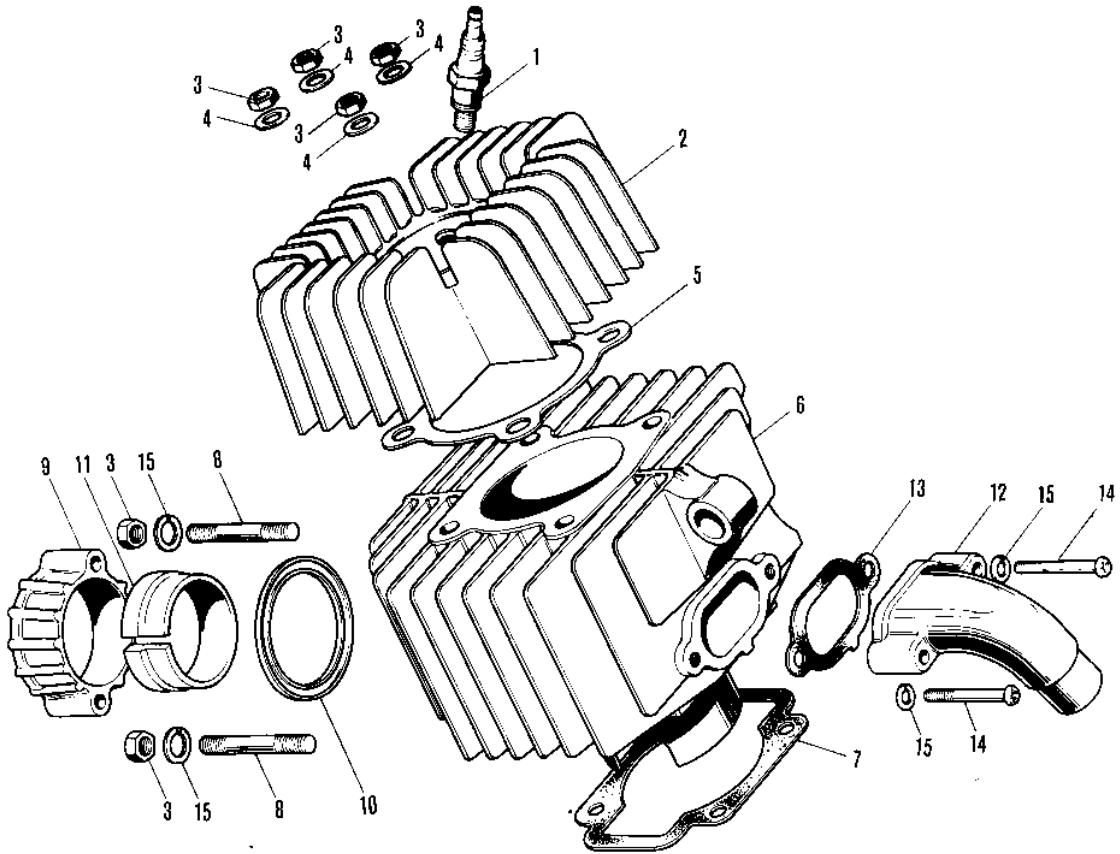

# 1971 Mini-Trail PARTS DIAGRAM

CYLINDER HEAD/CYLINDER (71-75)

# 1971 Mini-Trail PARTS LIST

## CYLINDER HEAD/CYLINDER (71-75)

ITEM NAME	PART NUMBER	QUANTITY
SPARK PLUG B7HS (Ref # 1)	B7HS	1
CYLINDER HEAD (Ref # 2)	11001-014	1
NUT 6MM (Ref # 3)	311B0600	6
WASHER PLAIN 6MM (Ref # 4)	411B0600	4
GASKET-CYLINDER HEAD (Ref # 5)	11004-014	1
CYLINDER (Ref # 6)	11005-078	1
GASKET-CYCLINDER BASE (Ref # 7)	11009-008	1
STUD,6X30 (Ref # 8)	172G0630	2
HOLDER,EX PIPE,BLACK (Ref # 9)	18069-035-21	1
GASKET,EXHAUST PIPE H (Ref # 10)	11009-1866	1
INSERT-EXHAUST HOLDER (Ref # 11)	18070-005	1
INLET PIPE (Ref # 12)	11015-023	1
GASKET-INLET PIPE (Ref # 13)	11017-003	1
SCREW PAN HEAD 6X25 (Ref # 14)	220B0625	2
WASHER SPRING 6MM (Ref # 15)	461F0600	4