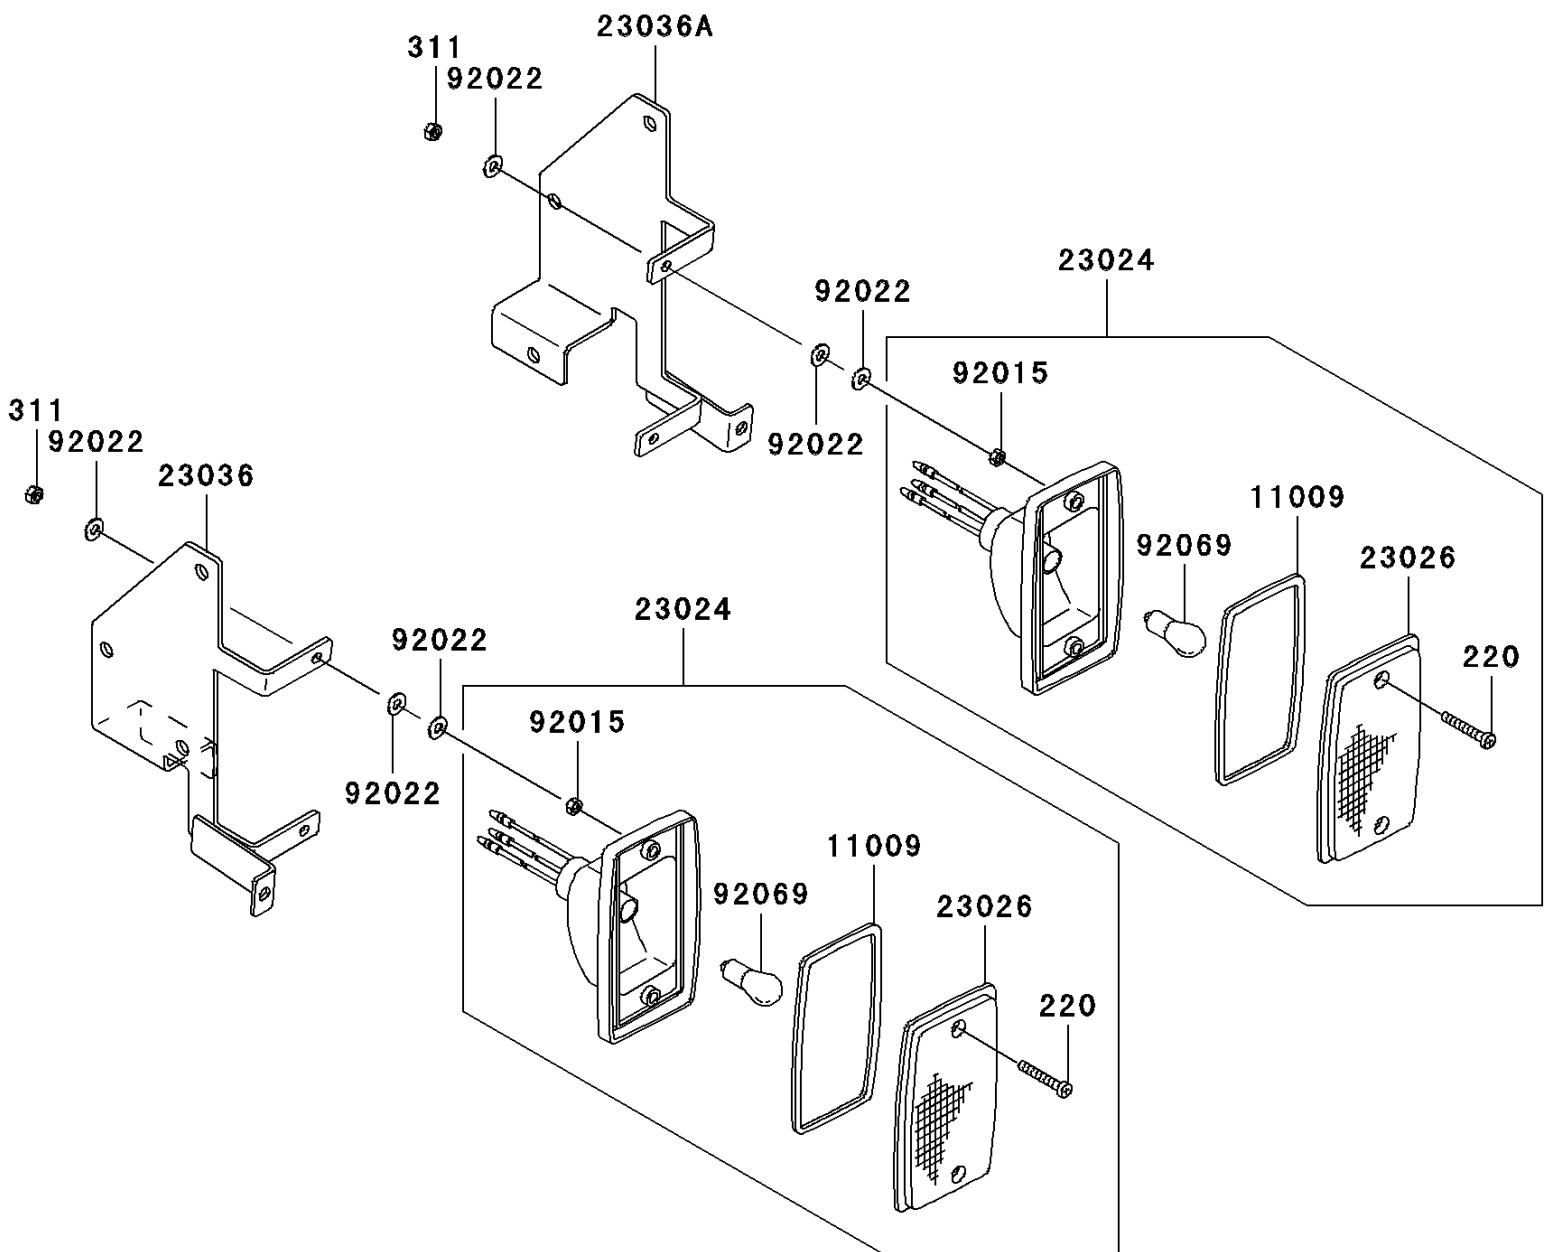

## 2008 Teryx® 750 4x4 NRA OUTDOORS™ PARTS DIAGRAM

Taillight(s)

F2720

## 2008 Teryx® 750 4x4 NRA OUTDOORS™ PARTS LIST

Taillight(s)

ITEM NAME	PART NUMBER	QUANTITY
SCREW-PAN-CROS,4X25 (Ref # 220)	220AA0425	1
NUT-HEX (Ref # 311)	311AA0400	1
GASKET,TAIL LAMP (Ref # 11009)	11009-4004	1
LAMP-ASSY-TAIL (Ref # 23024)	23024-1139	1
LENS,TAIL LAMP (Ref # 23026)	23026-1239	1
BRACKET-TAIL LAMP,LH (Ref # 23036)	23036-0010	1
BRACKET-TAIL LAMP,RH (Ref # 23036A)	23036-0011	1
NUT,4MM (Ref # 92015)	92015-1550	1
WASHER (Ref # 92022)	92022-563	1
BULB,12V 27/8W (Ref # 92069)	92069-059	1