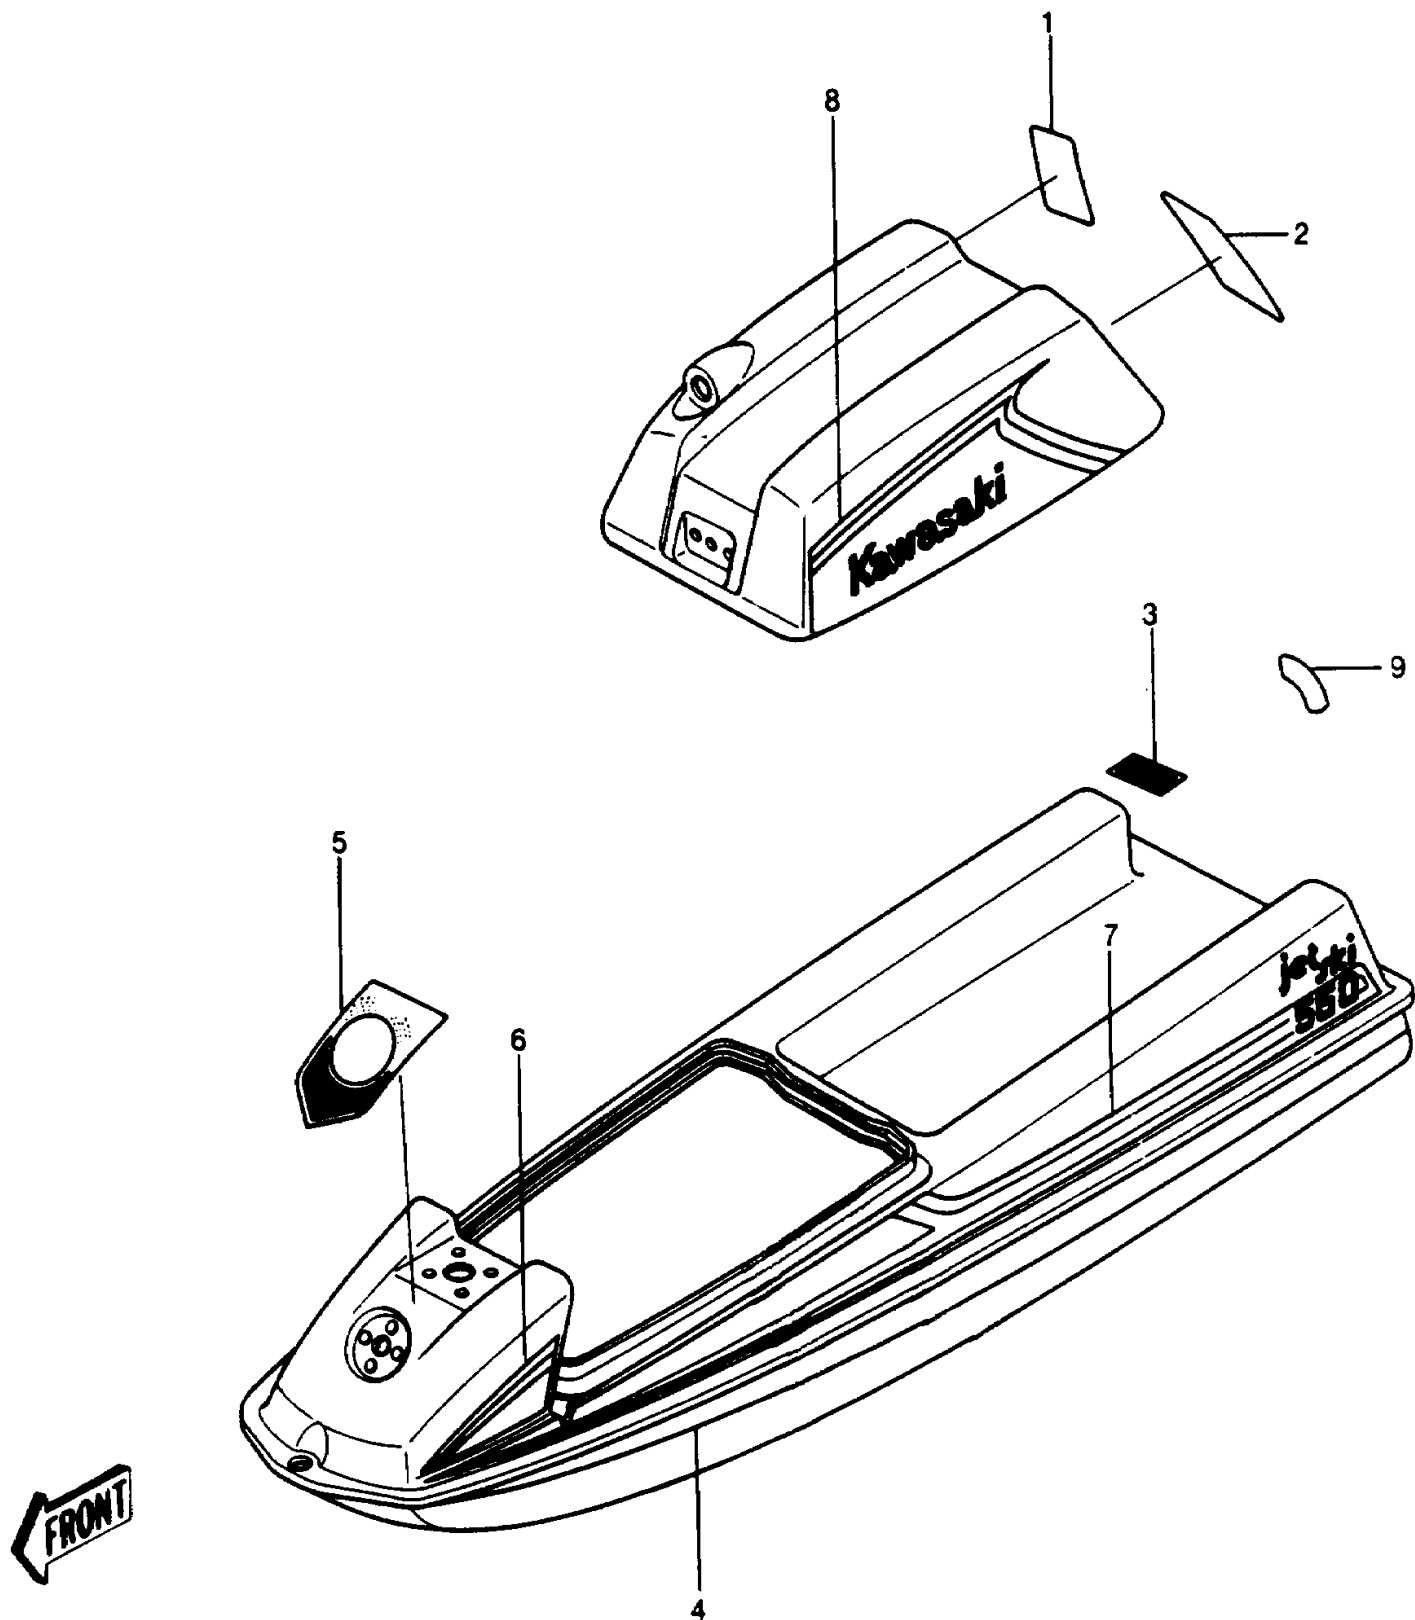

1986 JS550 PARTS DIAGRAM

LABELS (JS550-A5)

1986 JS550 PARTS LIST

LABELS (JS550-A5)

ITEM NAME	PART NUMBER	QUANTITY
LABEL-WARNING,MAINTENANCE (Ref # 1)	56040-3701	1
LABEL-WARNING,SAFETY (Ref # 2)	56040-3703	1
LABEL,FIRE EXTINGUISHER (Ref # 3)	56022-506	1
PATTERN,HULL,RH (Ref # 4A)	56027-4140	1
PATTERN,HULL,LH (Ref # 4)	56027-4139	1
PATTERN,FRONT DECK,UPP (Ref # 5)	56046-1985	1
PATTERN,FRONT DECK,RH (Ref # 6A)	56046-1933	1
PATTERN,FRONT DECK,LH (Ref # 6)	56046-1932	1
PATTERN,REAR DECK,RH (Ref # 7A)	56046-1935	1
PATTERN,REAR DECK,LH (Ref # 7)	56046-1934	1
PATTERN,ENGINE HOOD,RH (Ref # 8A)	56046-1937	1
PATTERN,ENGINE HOOD,LH (Ref # 8)	56046-1936	1
LABEL-WARNING (Ref # 9)	56040-3706	1