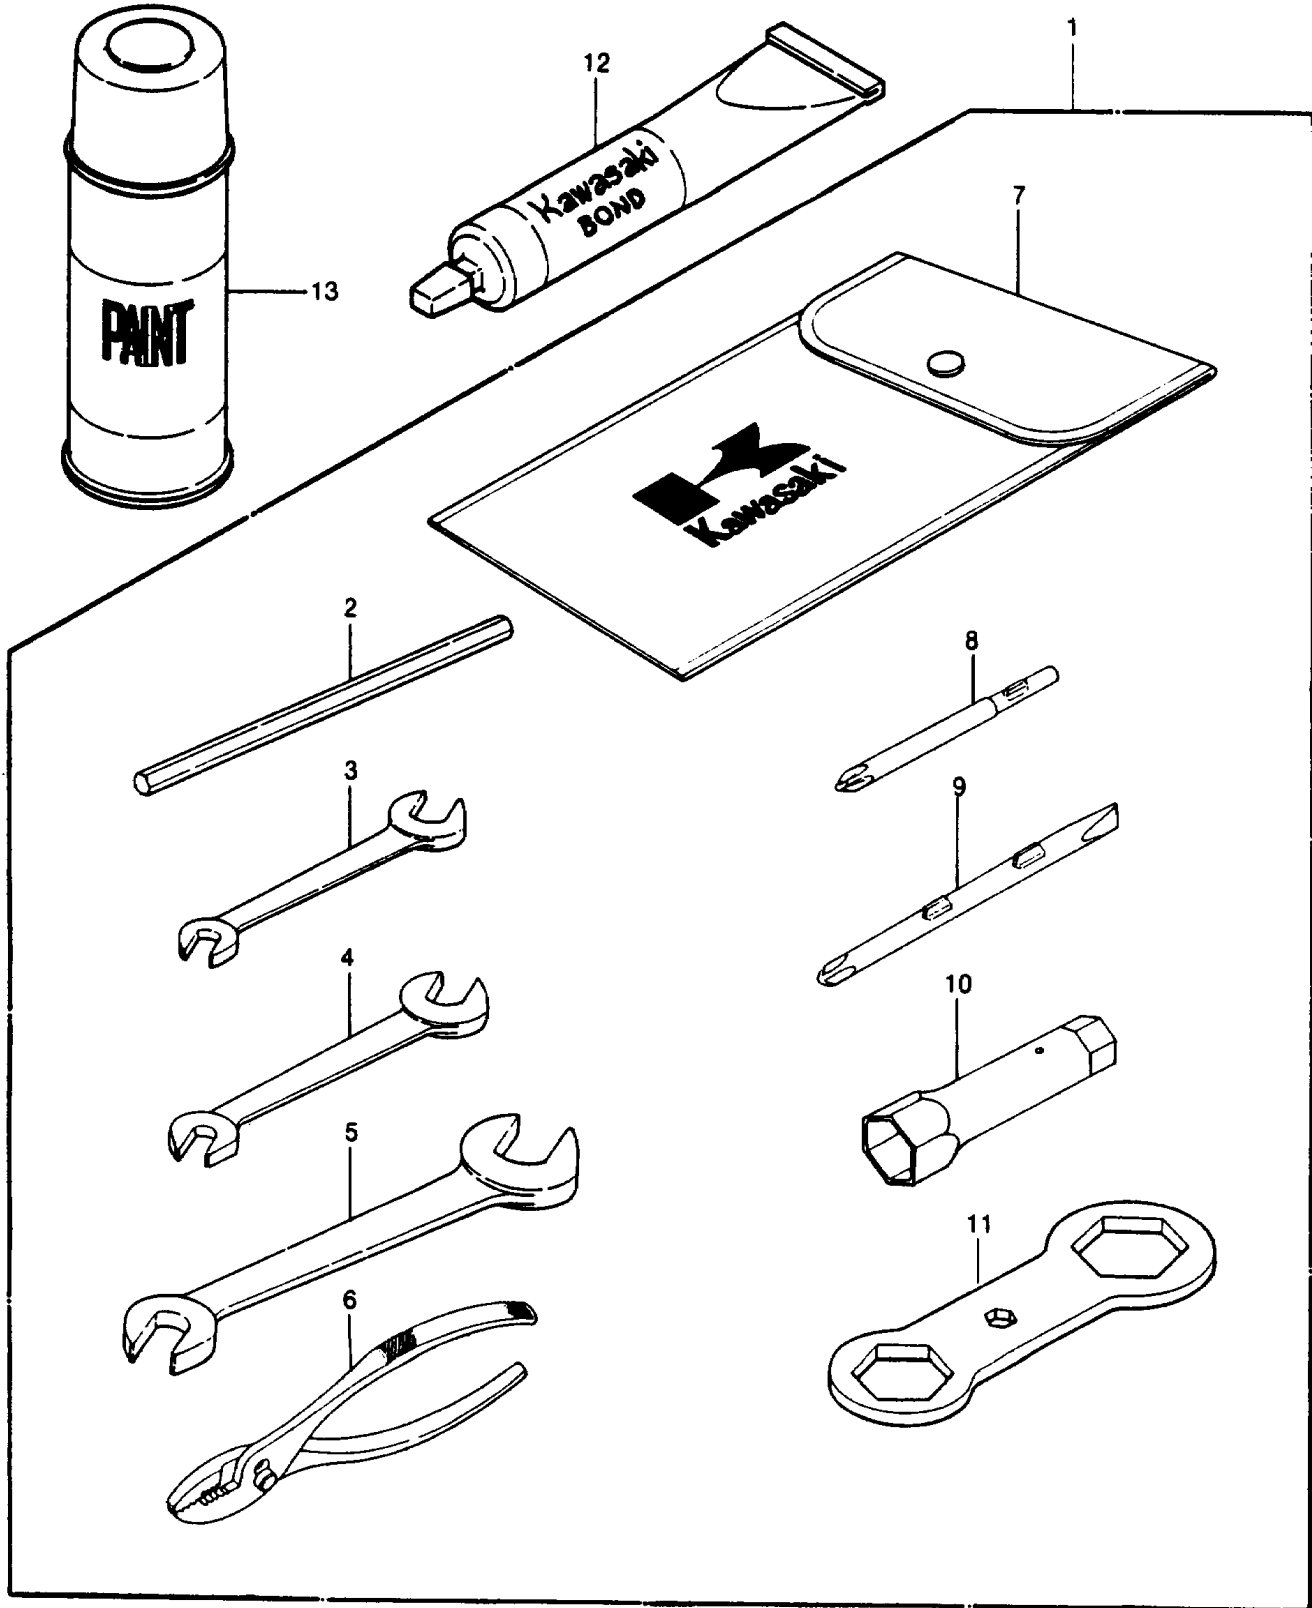

1986 JS550 PARTS DIAGRAM

OWNER TOOLS

1986 JS550 PARTS LIST

OWNER TOOLS

ITEM NAME	PART NUMBER	QUANTITY
TOOL-WRENCH,BOX,21MM (Ref # 10)	92110-1113	1
TOOL-WRENCH,BOX END,27X32 (Ref # 11)	92110-3701	1
GASKET-LIQUID,TUBE,100G,SILVER (Ref # 12)	92104-002	AR
PAINT,OPTIC RED,12OZ.SPRAY CAN (Ref # 13)	57002-4002	AR
TOOLKIT (Ref # 1)	56007-3702	1
TOOL-WRENCH,ALLEN BAR,8X160 (Ref # 2)	92110-3702	1
TOOL-WRENCH,OPEN END,8X10 (Ref # 3)	92126-001	1
TOOL-WRENCH,OPEN END,12X13 (Ref # 4)	92126-002	1
TOOL-WRENCH,OPEN END,14X17 (Ref # 5)	92126-003	1
TOOL-PLIERS (Ref # 6)	92112-003	1
BAG,TOOL (Ref # 7)	56008-1019	1
TOOL-DRIVER,#3PHILLIPS (Ref # 8)	92107-005	1
TOOL-DRIVER,#2PHILLIPS&SLOT (Ref # 9)	92107-1051	1