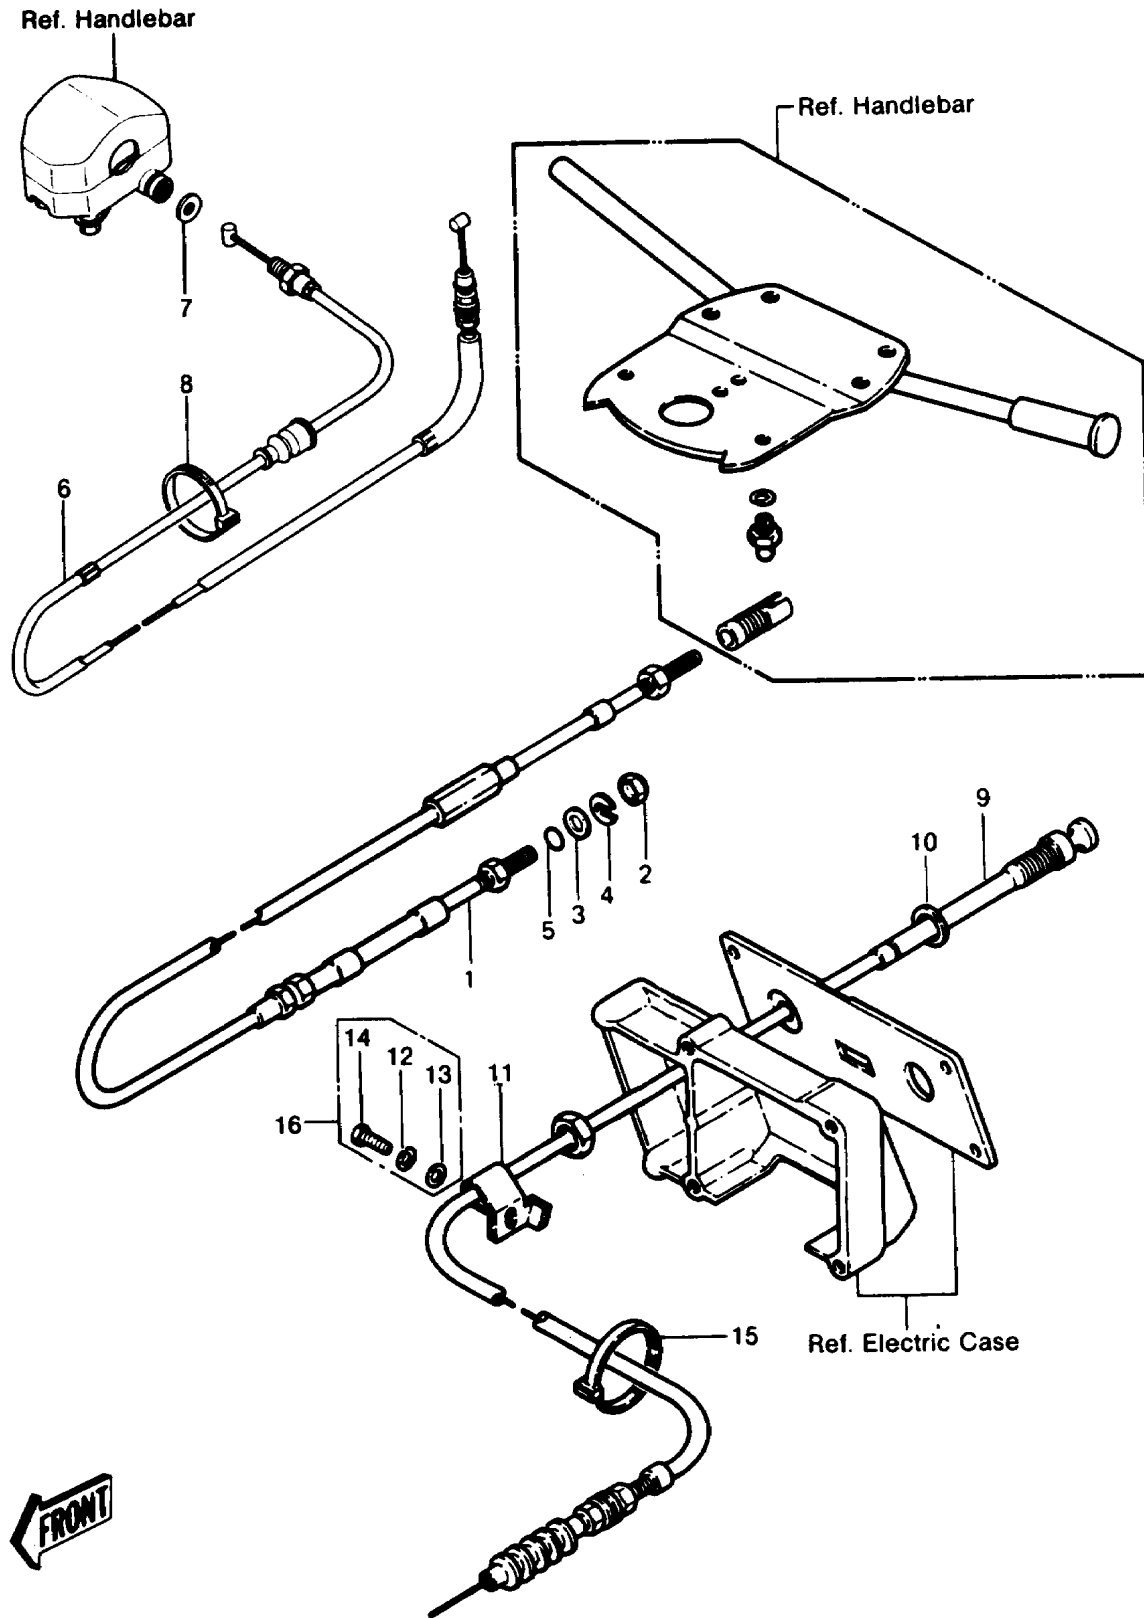

1988 JS550 PARTS DIAGRAM

CABLES

1988 JS550 PARTS LIST

CABLES

ITEM NAME	PART NUMBER	QUANTITY
GASKET (Ref # 10)	92065-538	1
CLAMP,CHOKE CABLE (Ref # 11)	92037-544	1
BAND,L=123 (Ref # 15)	92072-030	1
BOLT,6X12 (Ref # 16)	92150-3709	1
CABLE-STRG (Ref # 1A)	59406-3709	1
NUT,20MM (Ref # 2)	92015-526	1
WASHER (Ref # 3)	92022-535	1
RING-SNAP (Ref # 4)	92036-501	1
O RING,11MM (Ref # 5)	670B2011	1
CABLE-THROTTLE (Ref # 6A)	54012-3712	1
W-PLAIN-S,10MM (Ref # 7)	410S1000	1
BAND,L=123 (Ref # 8)	92072-030	1
CABLE-CHOKE (Ref # 9A)	59401-3704	1