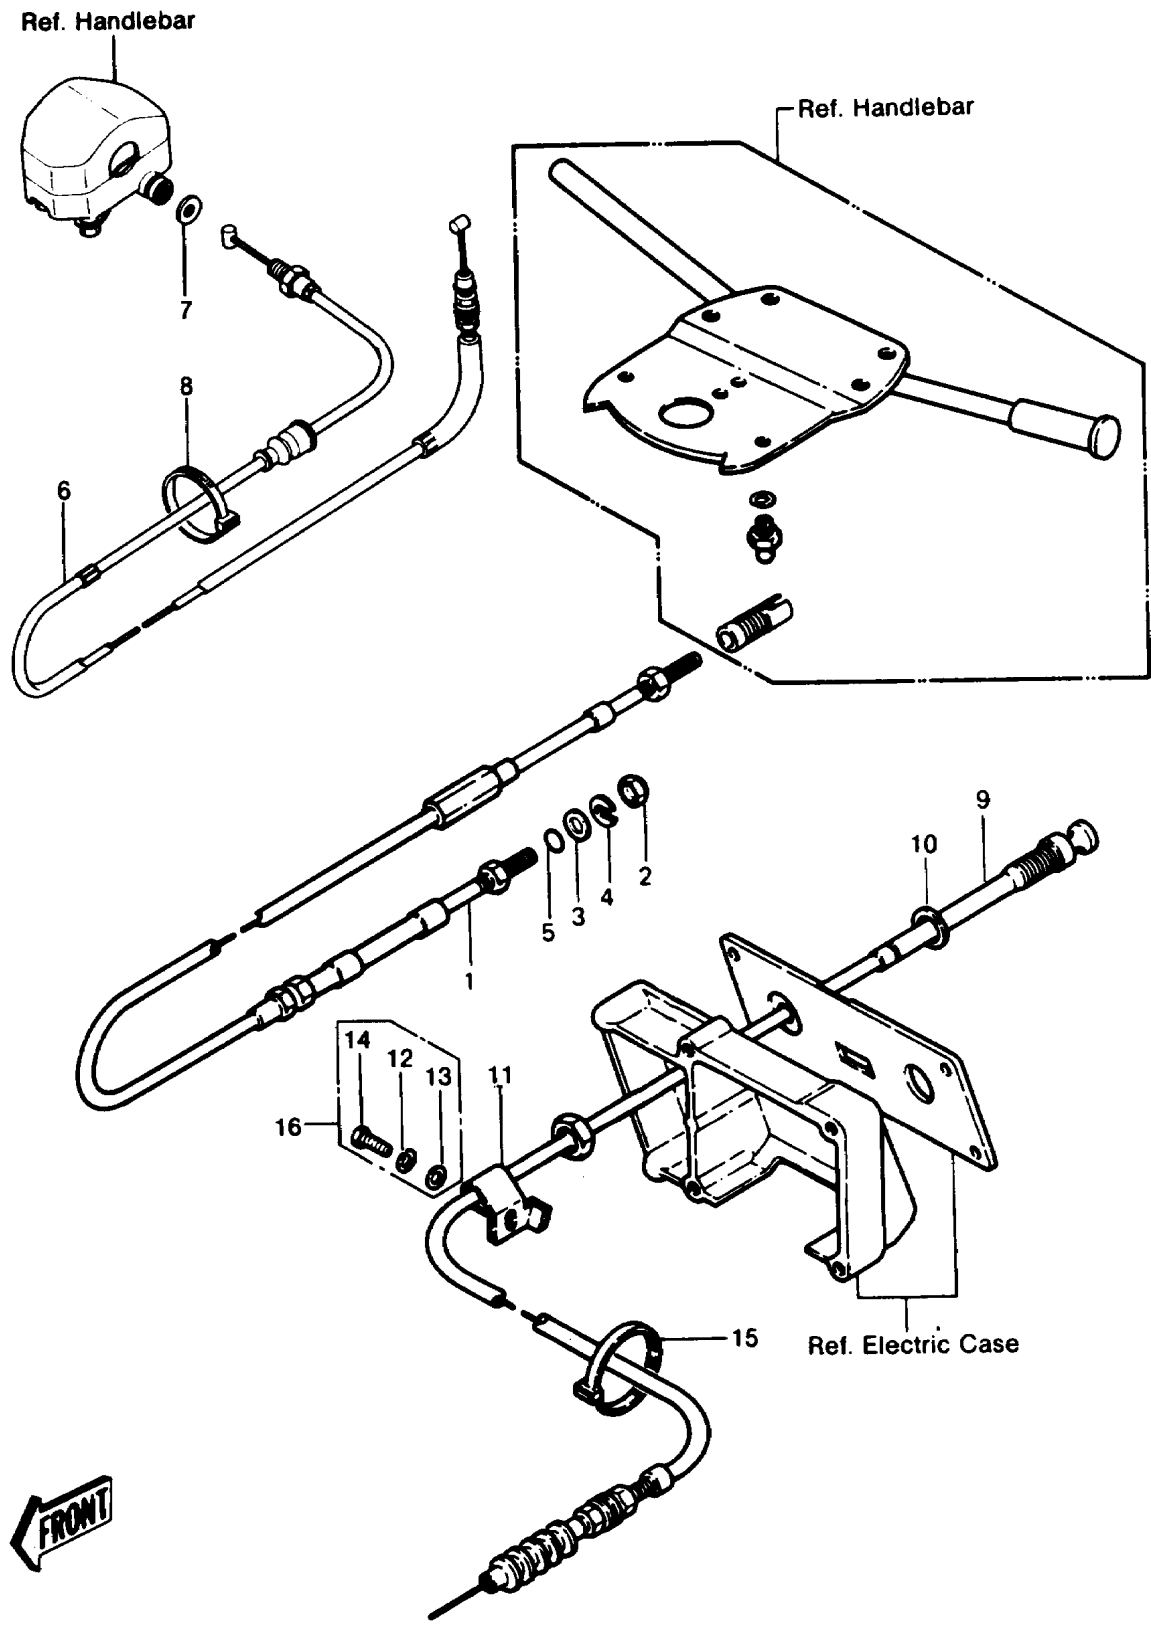

# 1986 JS550 PARTS DIAGRAM

## CABLES

# 1986 JS550 PARTS LIST

## CABLES

ITEM NAME	PART NUMBER	QUANTITY
GASKET (Ref # 10)	92065-538	1
CLAMP,CHOKE CABLE (Ref # 11)	92037-544	1
WASHER-SPRING,6MM (Ref # 12)	461S0600	1
WASHER-PLAIN,6MM (Ref # 13)	411S0600	1
BOLT,6X12 (Ref # 14)	110R0612	1
BAND,L=123 (Ref # 15)	92072-030	1
CABLE-STRG (Ref # 1)	59406-3001	1
NUT,20MM (Ref # 2)	92015-526	1
WASHER (Ref # 3)	92022-535	1
RING-SNAP (Ref # 4)	92036-501	1
O RING,11MM (Ref # 5)	670B2011	1
CABLE-THROTTLE (Ref # 6)	54012-3705	1
W-PLAIN-S,10MM (Ref # 7)	410S1000	1
BAND,L=123 (Ref # 8)	92072-030	1
CABLE-CHOKE (Ref # 9)	59401-3001	1