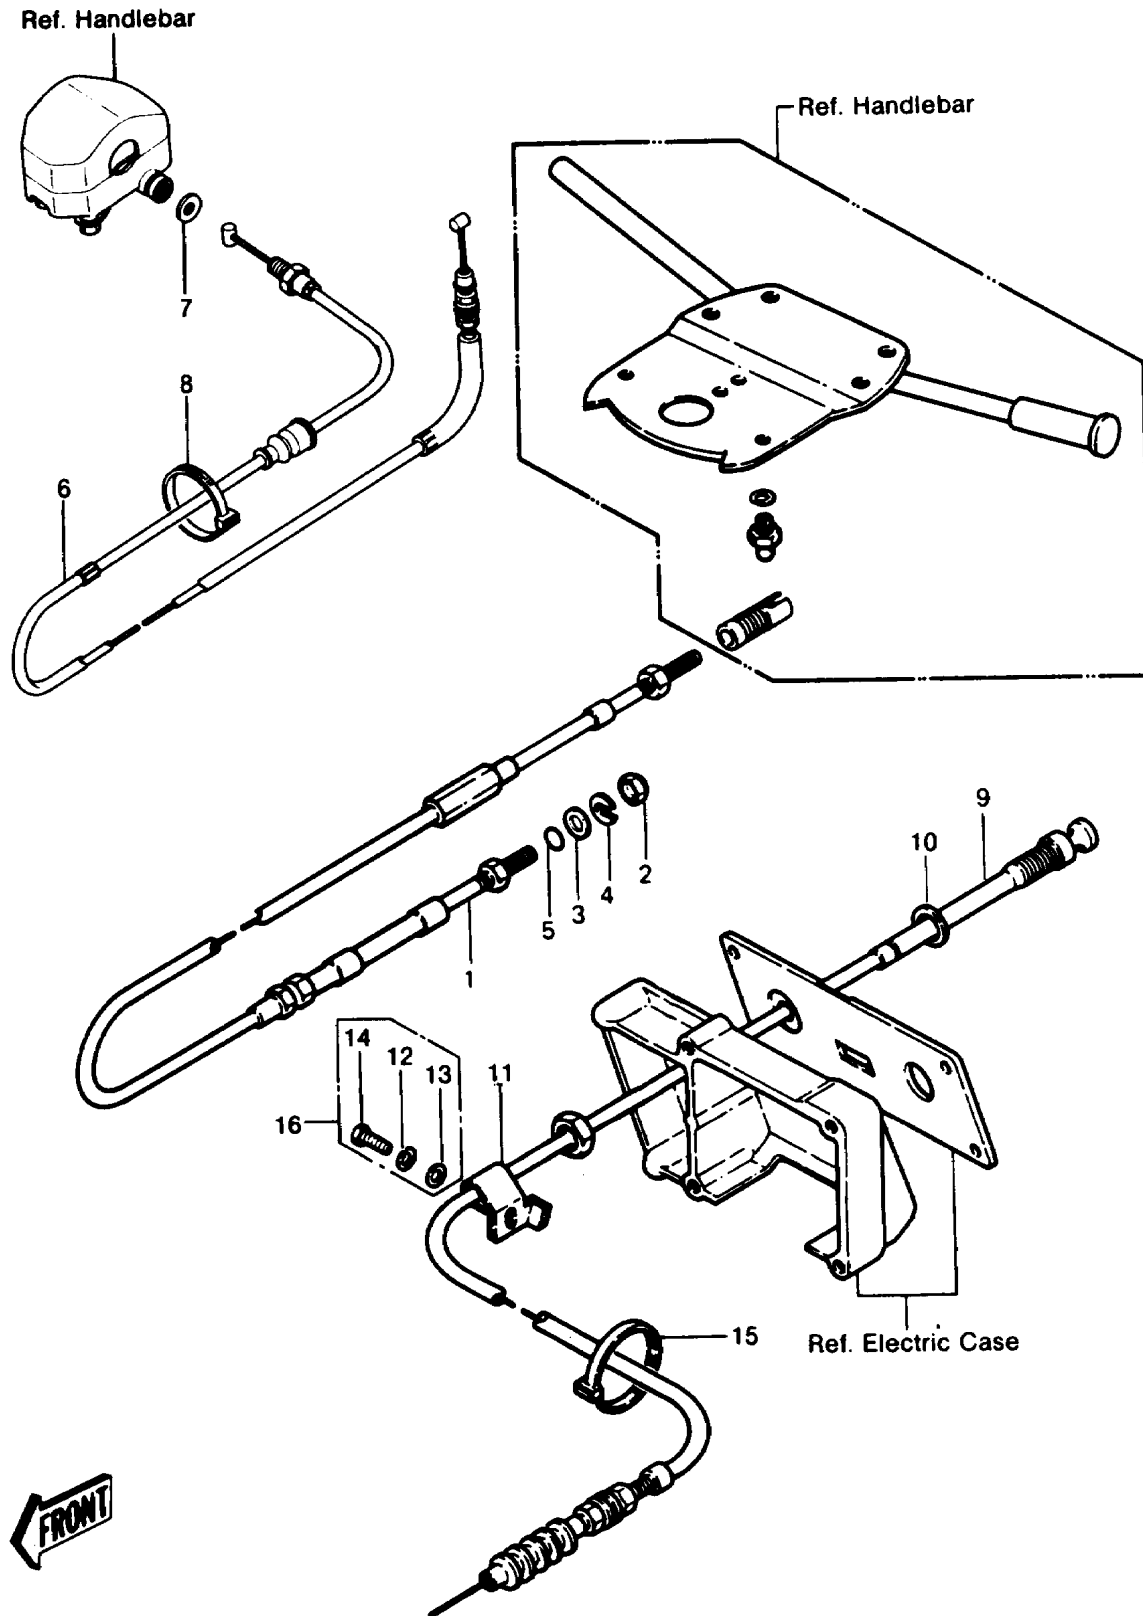

## 1986 JS550 PARTS DIAGRAM

## 1986 JS550 PARTS LIST

### CABLES

ITEM NAME	PART NUMBER	QUANTITY
GASKET (Ref # 10)	92065-538	1
CLAMP,CHOKE CABLE (Ref # 11)	92037-544	1
WASHER-SPRING,6MM (Ref # 12)	461S0600	1
WASHER-PLAIN,6MM (Ref # 13)	411S0600	1
BOLT,6X12 (Ref # 14)	110R0612	1
BAND,L=123 (Ref # 15)	92072-030	2
CABLE-STRG (Ref # 1)	59406-3001	1
NUT,20MM (Ref # 2)	92015-526	1
WASHER (Ref # 3)	92022-535	1
RING-SNAP (Ref # 4)	92036-501	1
O RING,11MM (Ref # 5)	670B2011	1
CABLE-THROTTLE (Ref # 6)	54012-3705	1
W-PLAIN-S,10MM (Ref # 7)	410S1000	1
CABLE-CHOKE (Ref # 9)	59401-3001	1