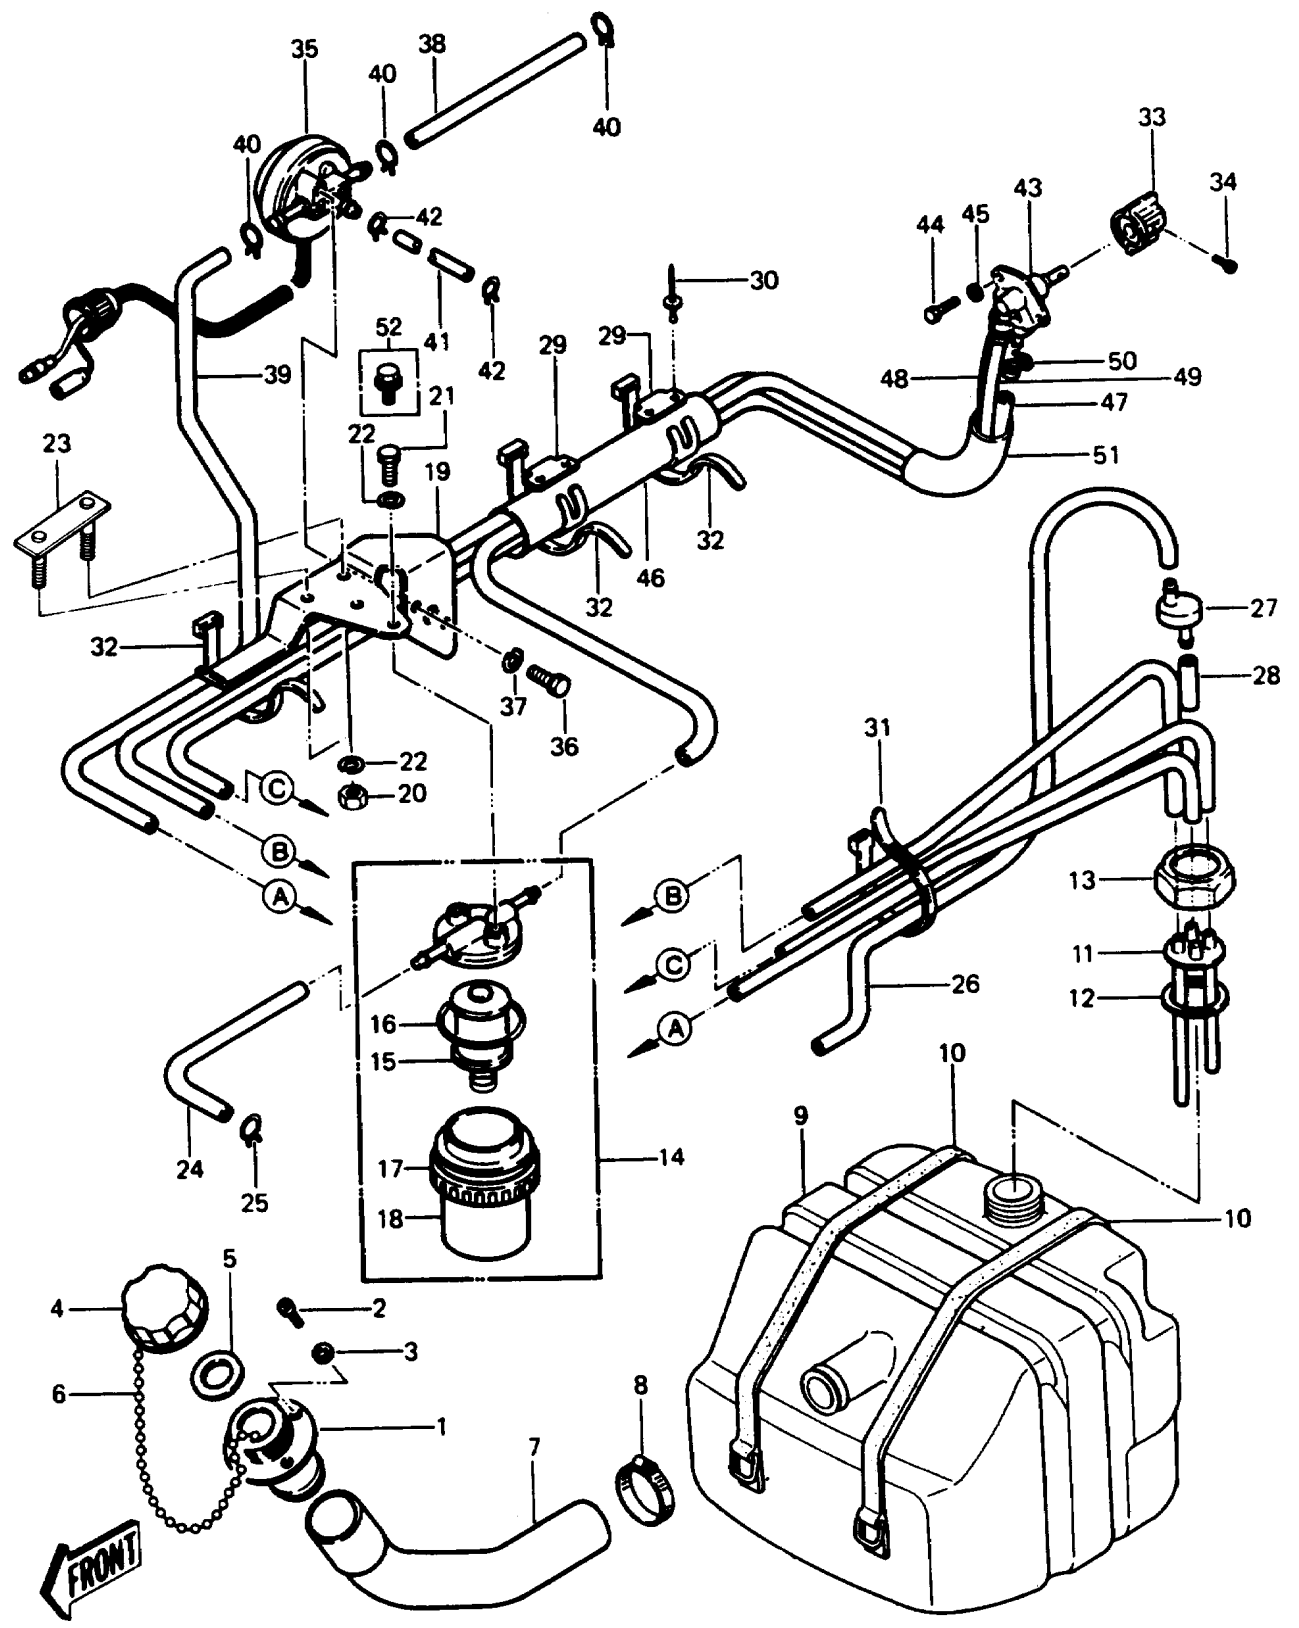

1987 JS550

PARTS DIAGRAM FUEL TANK