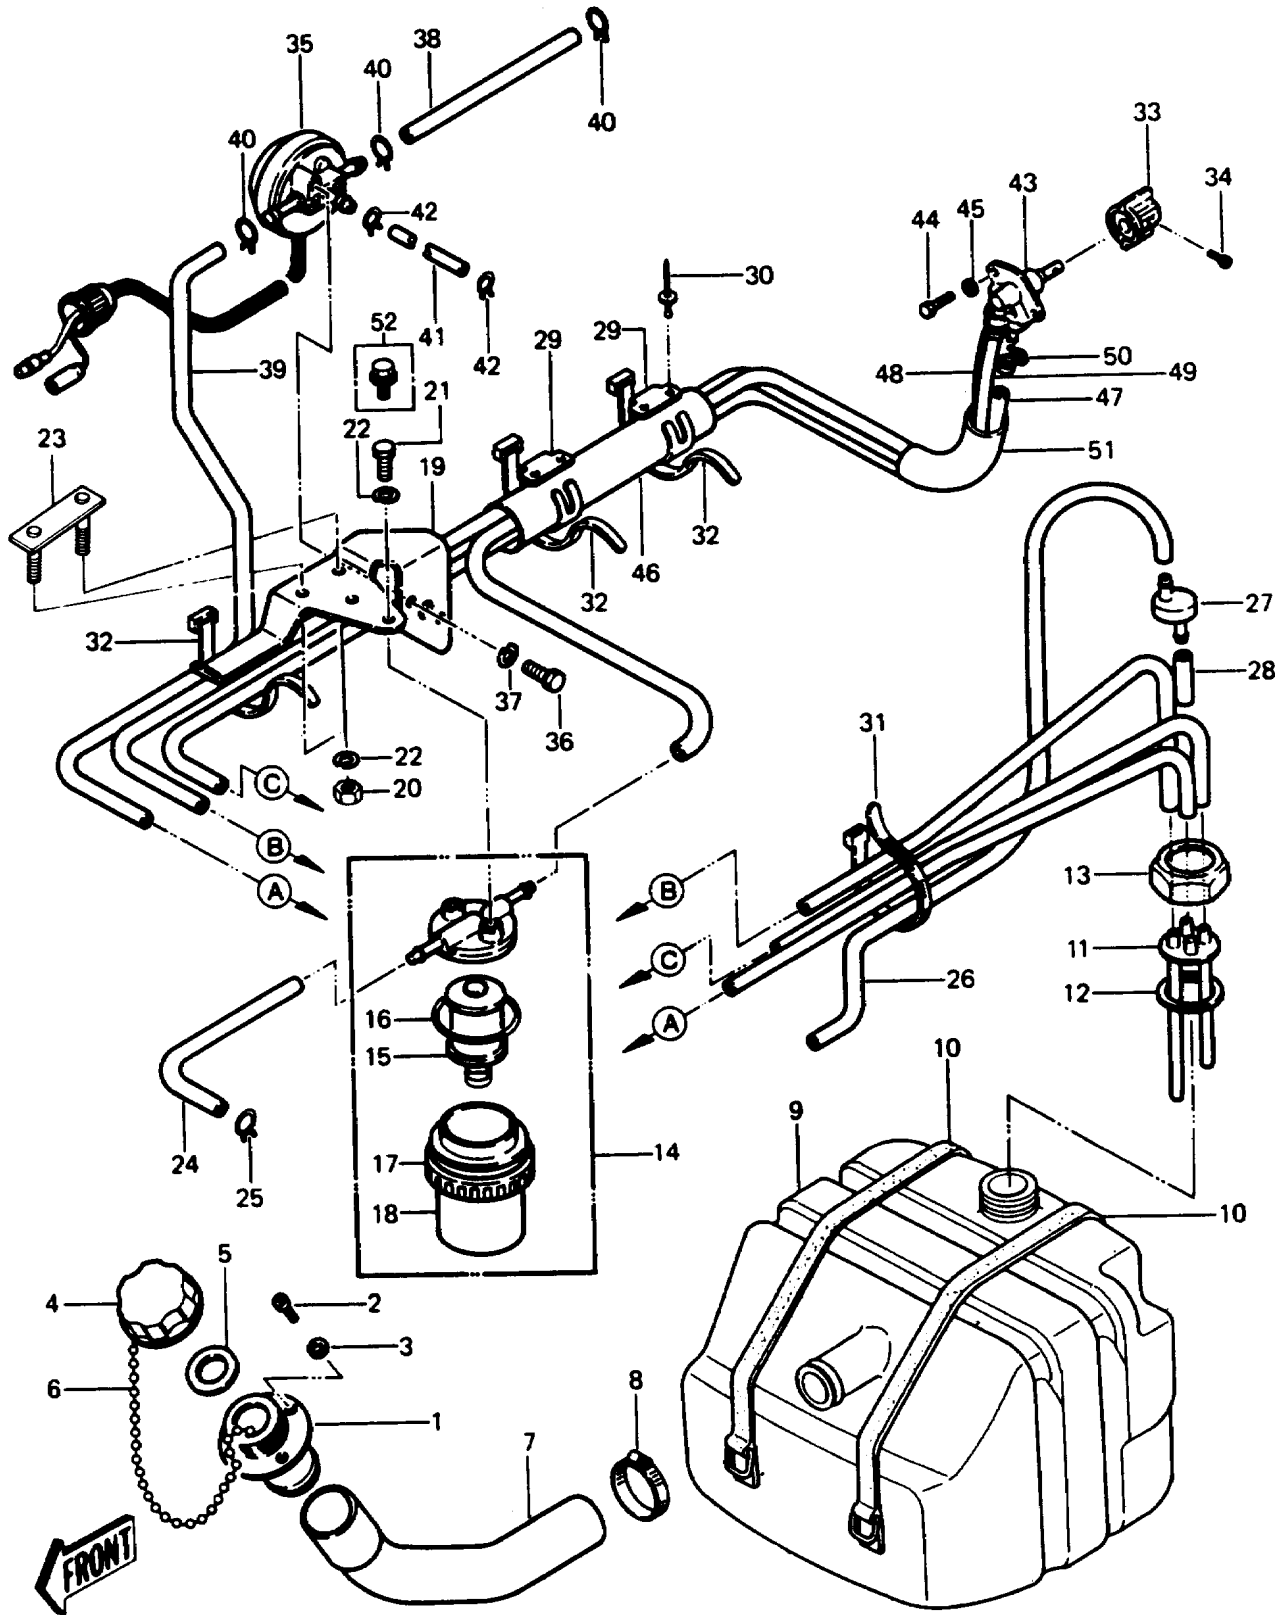

1986 JS550 PARTS DIAGRAM

FUEL TANK

1986 JS550 PARTS LIST

FUEL TANK

ITEM NAME	PART NUMBER	QUANTITY
BAND,FUEL TANK (Ref # 10)	92072-521	1
PIPE-COMP,FUEL (Ref # 11)	31064-3001	1
GASKET (Ref # 12)	92065-504	1
RETAINER (Ref # 13)	23072-501	1
FILTER-FUEL (Ref # 14)	49019-3701	1
FILTER,FUEL ELEMENT (Ref # 15)	14043-3701	1
RING-O,FILTER CUP (Ref # 16)	92055-3006	1
NUT,RING (Ref # 17)	92015-3013	1
CUP,FUEL FILTER (Ref # 18)	51036-3701	1
BRACKET,FUEL FILTER (Ref # 19)	11034-3013	1
NUT-HEX,6MM (Ref # 20)	311R0600	1
BOLT,6X12 (Ref # 21)	110R0612	1
WASHER-SPRING,6MM (Ref # 22)	461S0600	2
BRACKET (Ref # 23)	11034-3701	1
TUBE,6X10X200 (Ref # 24)	92059-3011	1
CLAMP (Ref # 25)	92037-3024	2
TUBE,FUEL,6X10X940 (Ref # 26)	92059-3025	1
VALVE-RELIEF (Ref # 27)	49057-3001	1
TUBE,5.8X12.2X55 (Ref # 28)	92059-3026	1
CLAMP,TUBE (Ref # 29)	92037-3005	1
RIVET (Ref # 30)	92039-3702	1
BAND,L=123 (Ref # 31)	92072-030	1
BAND,L=149 (Ref # 32)	92072-031	1
KNOB,FUEL TAP (Ref # 33)	92077-503	1
SCREW-PAN-CROS,4X8 (Ref # 34)	220R0408	1
VALVE-ASSY,RPM LIMITER (Ref # 35)	49116-3001	1
BOLT,6X14 (Ref # 36)	110R0614	1
TUBE,FUEL,6X235 (Ref # 38)	92059-3036	1
TUBE,FUEL,6X680 (Ref # 39)	92059-3037	1

1986 JS550 PARTS LIST

FUEL TANK

ITEM NAME	PART NUMBER	QUANTITY
FILLER,FUEL TANK (Ref # 1)	59231-3001	1
SCREW (Ref # 2)	92011-562	1
WASHER (Ref # 3)	92022-563	1
CAP-TANK (Ref # 4)	51049-3001	1
GASKET,TANK CAP (Ref # 5)	11009-3020	1
CHAIN,COVER,L=80 (Ref # 6)	92057-3004	1
TUBE,FUEL INLET (Ref # 7)	92059-3020	1
CLAMP (Ref # 8)	92037-3009	1
TANK-FUEL (Ref # 9)	51004-3702	1
TUBE,FUEL,2.5X185 (Ref # 41)	92059-3038	1
CLAMP,TUBE (Ref # 42)	92037-3025	1
TAP-ASSY,FUEL (Ref # 43)	51023-501	1
BOLT,5X12 (Ref # 44)	110R0512	1
WASHER-PLAIN,5MM (Ref # 45)	411S0500	1
TUBE,VINYL,22X350 (Ref # 46)	92059-3018	1
TUBE,FUEL,"ON",6X1180 (Ref # 47)	92059-3005	1
TUBE,FUEL,"RESERVE" (Ref # 48)	92059-3006	1
TUBE,6X10X960 (Ref # 49)	92059-3007	1
CLAMP (Ref # 50)	92037-551	1
TUBE,GUARD (Ref # 51)	92059-3008	1