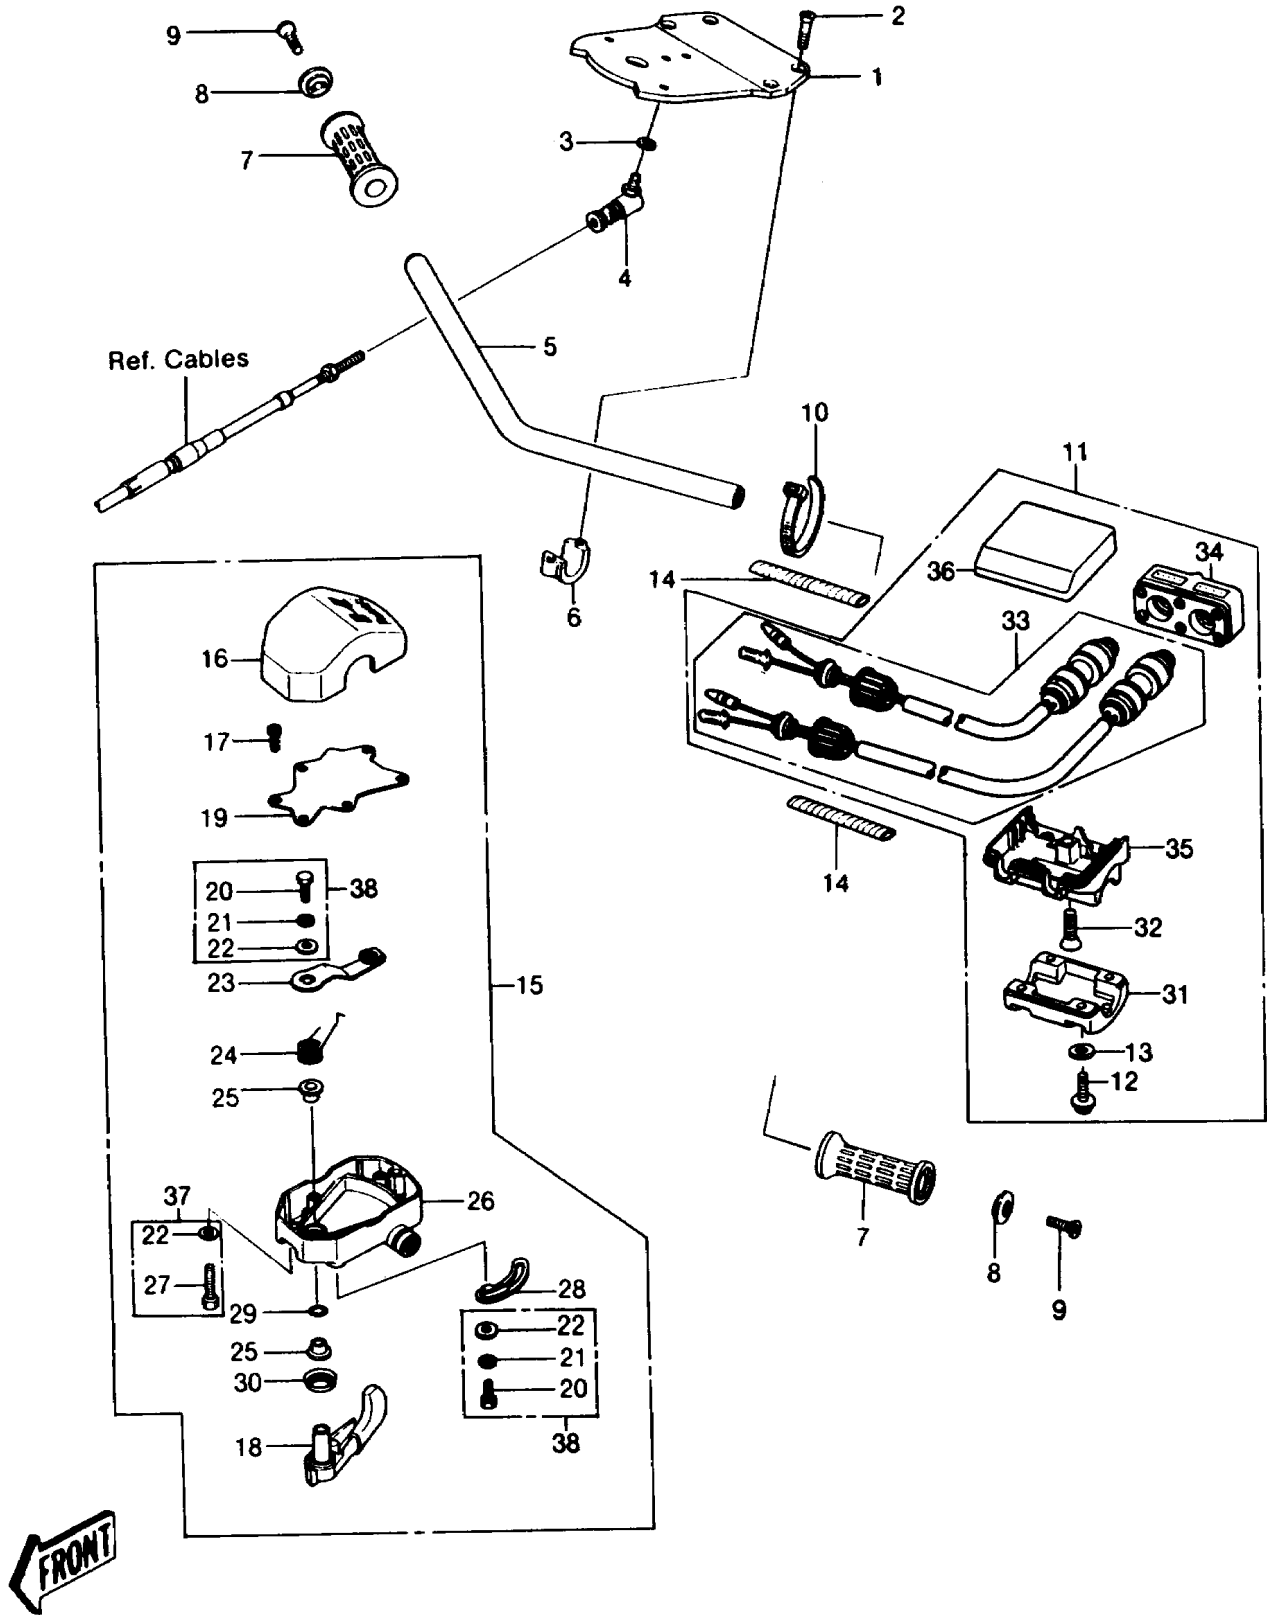

1988 JS550 PARTS DIAGRAM

HANDLEBAR (JS550-A6)

1988 JS550 PARTS LIST

HANDLEBAR (JS550-A6)

ITEM NAME	PART NUMBER	QUANTITY
BAND,L=149 (Ref # 10)	92072-031	1
SWITCH-ASSY (Ref # 11)	27004-3002	1
SCREW-PAN-CROS,5X20 (Ref # 12)	220R0520	1
W-PLAIN-S,5MM (Ref # 13)	410S0500	1
TUBE, SPIRAL (Ref # 14)	92059-3010	1
LEVER-ASSY-THROTTLE (Ref # 15A)	39074-3711	1
HOUSING-CONTROL,UPP (Ref # 16)	39063-3703	1
BOLT, SOCKET,3X10 (Ref # 17)	92002-3751	1
LEVER-THROTTLE (Ref # 18A)	39075-3704	1
COVER,THROTTLE LEVER (Ref # 19)	14024-3701	1
ARM,THROTTLE LEVER (Ref # 23)	21083-3701	1
SPRING,THROTTLE LEVER RETURN (Ref # 24)	92081-3702	1
COLLAR,THROTTLE LEVER (Ref # 25)	92027-3704	1
HOUSING-CONTROL,LWR (Ref # 26A)	39063-3707	1
STOPPER (Ref # 28A)	32085-3709	1
O RING,8MM (Ref # 29)	670B1508	1
PACKING,THROTTLE LEVER (Ref # 30)	43049-3701	1
HOLDER,SWITCH (Ref # 31)	13091-3726	1
SCREW-CSK-CROS,6X25 (Ref # 32)	221R0625	1
SWITCH,STOP&START (Ref # 33)	27010-3708	1
CASE,FR,SWITCH (Ref # 34)	32099-3724	1
CASE,LWR,SWITCH (Ref # 35)	32099-3725	1
CASE,UPP,SWITCH (Ref # 36)	32099-3726	1
BOLT-WP,5X25 (Ref # 37)	156R0525	1
BOLT-WSP,5X12 (Ref # 38)	157R0512	1
PLATE,HANDLEBAR (Ref # 1)	13169-3004	1
SCREW,8X22 (Ref # 2)	92009-3701	1
WASHER-SPRING,6MM (Ref # 3)	461S0600	1
JOINT-BALL (Ref # 4)	59266-3701	1

1988 JS550 PARTS LIST

HANDLEBAR (JS550-A6)

ITEM NAME	PART NUMBER	QUANTITY
HANDLE (Ref # 5)	46003-3703	1
CLAMP,HANDLEBAR (Ref # 6)	92037-503	1
GRIP,HANDLEBAR (Ref # 7)	46075-3709	1
STOPPER (Ref # 8)	32085-3705	1
SCREW,6X16 (Ref # 9)	92009-3703	1