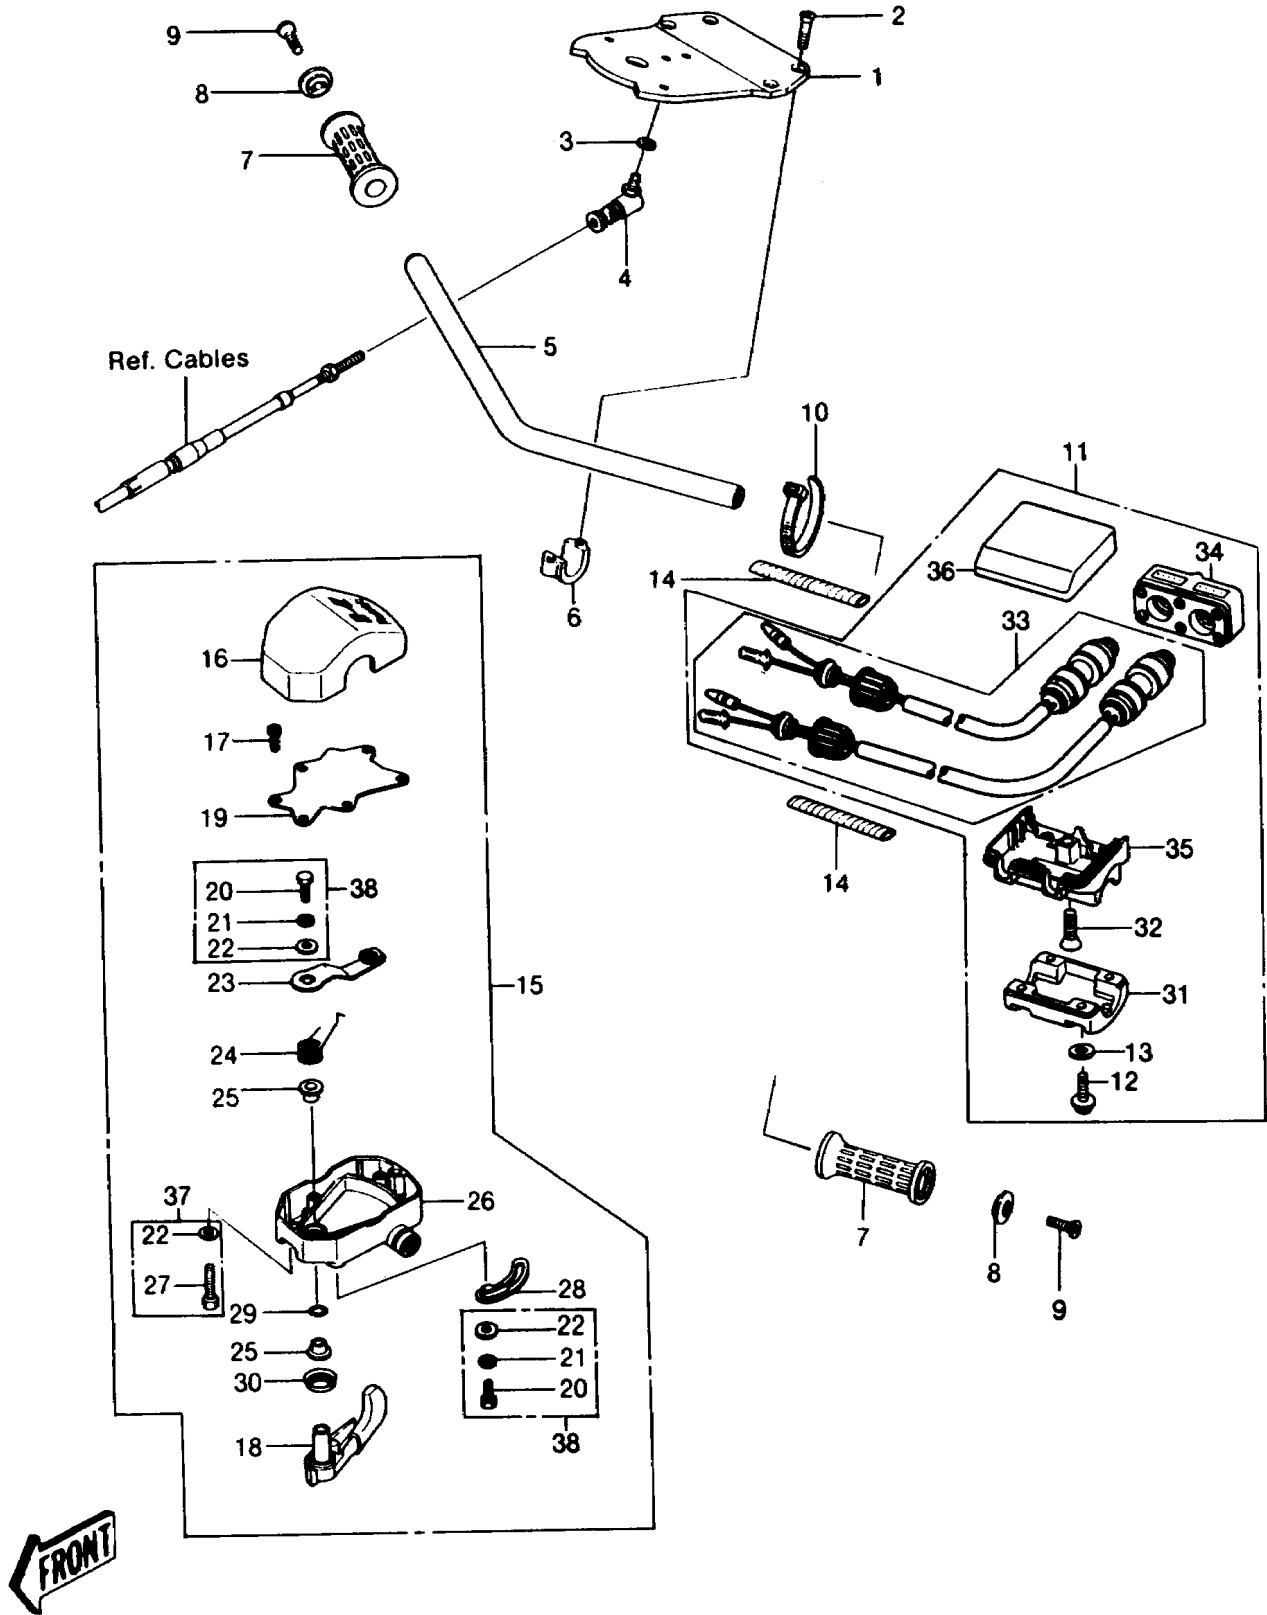

1988 JS550 PARTS DIAGRAM

HANDLEBAR (JS550-A6)

1988 JS550 PARTS LIST

HANDLEBAR (JS550-A6)

ITEM NAME	PART NUMBER	QUANTITY
BAND,L=149 (Ref # 10)	92072-031	1
SWITCH-ASSY (Ref # 11)	27004-3002	1
SCREW-PAN-CROS,5X20 (Ref # 12)	220R0520	4
W-PLAIN-S,5MM (Ref # 13)	410S0500	4
TUBE,SPIRAL (Ref # 14)	92059-3010	2
LEVER-ASSY-THROTTLE (Ref # 15A)	39074-3711	1
HOUSING-CONTROL,UPP (Ref # 16)	39063-3703	1
BOLT,SOCKET,3X10 (Ref # 17)	92002-3751	6
LEVER-THROTTLE (Ref # 18A)	39075-3704	1
COVER,THROTTLE LEVER (Ref # 19)	14024-3701	1
ARM,THROTTLE LEVER (Ref # 23)	21083-3701	1
SPRING,THROTTLE LEVER RETURN (Ref # 24)	92081-3702	1
COLLAR,THROTTLE LEVER (Ref # 25)	92027-3704	2
HOUSING-CONTROL,LWR (Ref # 26A)	39063-3707	1
STOPPER (Ref # 28A)	32085-3709	1
O RING,8MM (Ref # 29)	670B1508	1
PACKING,THROTTLE LEVER (Ref # 30)	43049-3701	1
HOLDER,SWITCH (Ref # 31)	13091-3726	1
SCREW-CSK-CROS,6X25 (Ref # 32)	221R0625	1
SWITCH,STOP&START (Ref # 33)	27010-3708	1
CASE,FR,SWITCH (Ref # 34)	32099-3724	1
CASE,LWR,SWITCH (Ref # 35)	32099-3725	1
CASE,UPP,SWITCH (Ref # 36)	32099-3726	1
BOLT-WP,5X25 (Ref # 37)	156R0525	2
BOLT-WSP,5X12 (Ref # 38)	157R0512	2
PLATE,HANDLEBAR (Ref # 1)	13169-3004	1
SCREW,8X22 (Ref # 2)	92009-3701	4
WASHER-SPRING,6MM (Ref # 3)	461S0600	1
JOINT-BALL (Ref # 4)	59266-3701	1

1988 JS550 PARTS LIST

HANDLEBAR (JS550-A6)

ITEM NAME	PART NUMBER	QUANTITY
HANDLE (Ref # 5)	46003-3703	1
CLAMP,HANDLEBAR (Ref # 6)	92037-503	2
GRIP,HANDLEBAR (Ref # 7)	46075-3709	2
STOPPER (Ref # 8)	32085-3705	2
SCREW,6X16 (Ref # 9)	92009-3703	2