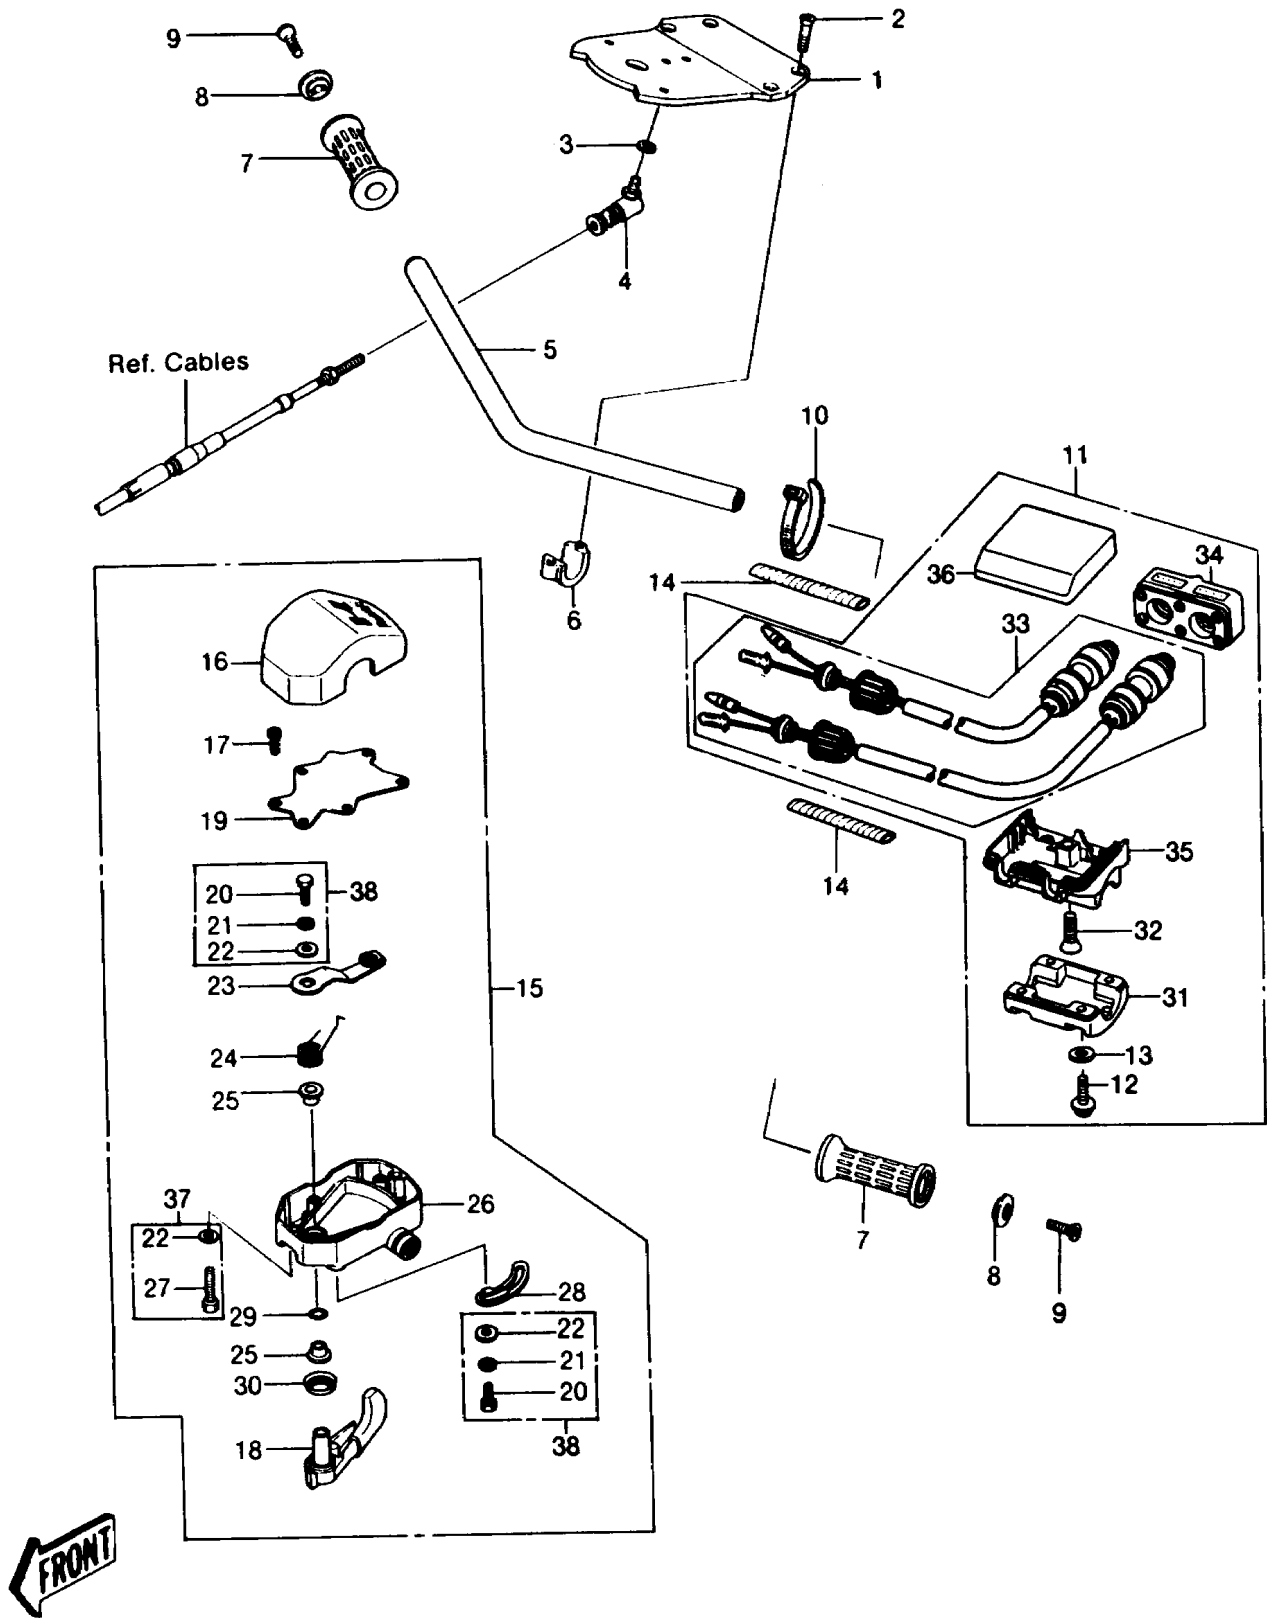

## 1986 JS550 PARTS DIAGRAM

HANDLEBAR (JS550-A6)

## 1986 JS550 PARTS LIST

HANDLEBAR (JS550-A6)

ITEM NAME	PART NUMBER	QUANTITY
BAND,L=149 (Ref # 10)	92072-031	1
SWITCH-ASSY (Ref # 11)	27004-3002	1
SCREW-PAN-CROS,5X20 (Ref # 12)	220R0520	1
W-PLAIN-S,5MM (Ref # 13)	410S0500	2
TUBE, SPIRAL (Ref # 14)	92059-3010	1
LEVER-ASSY-THROTTLE (Ref # 15)	39074-3706	1
HOUSING-CONTROL,UPP (Ref # 16)	39063-3703	1
BOLT, SOCKET,3X10 (Ref # 17)	92002-3751	1
LEVER-THROTTLE (Ref # 18)	39075-3703	1
COVER,THROTTLE LEVER (Ref # 19)	14024-3701	1
BOLT,5X10 (Ref # 20)	110R0510	1
WASHER-SPRING,5MM (Ref # 21)	461S0500	1
ARM,THROTTLE LEVER (Ref # 23)	21083-3701	1
SPRING,THROTTLE LEVER RETURN (Ref # 24)	92081-3702	1
COLLAR,THROTTLE LEVER (Ref # 25)	92027-3704	1
HOUSING-CONTROL,LWR (Ref # 26)	39063-3704	1
BOLT,5X25 (Ref # 27)	110R0525	1
STOPPER (Ref # 28)	32085-3706	1
O RING,8MM (Ref # 29)	670B1508	1
PACKING,THROTTLE LEVER (Ref # 30)	43049-3701	1
HOLDER,SWITCH (Ref # 31)	13091-3726	1
SCREW-CSK-CROS,6X25 (Ref # 32)	221R0625	1
SWITCH,STOP&START (Ref # 33)	27010-3708	1
CASE,FR,SWITCH (Ref # 34)	32099-3724	1
CASE,LWR,SWITCH (Ref # 35)	32099-3725	1
CASE,UPP,SWITCH (Ref # 36)	32099-3726	1
PLATE,HANDLEBAR (Ref # 1)	13169-3004	1
SCREW,8X22 (Ref # 2)	92009-3701	1
WASHER-SPRING,6MM (Ref # 3)	461S0600	1

## 1986 JS550 PARTS LIST

HANDLEBAR (JS550-A6)

ITEM NAME	PART NUMBER	QUANTITY
JOINT-BALL (Ref # 4)	59266-3701	1
HANDLE (Ref # 5)	46003-3703	1
CLAMP,HANDLEBAR (Ref # 6)	92037-503	1
GRIP,HANDLEBAR (Ref # 7)	46075-3709	1
STOPPER (Ref # 8)	32085-3705	1
SCREW,6X16 (Ref # 9)	92009-3703	1