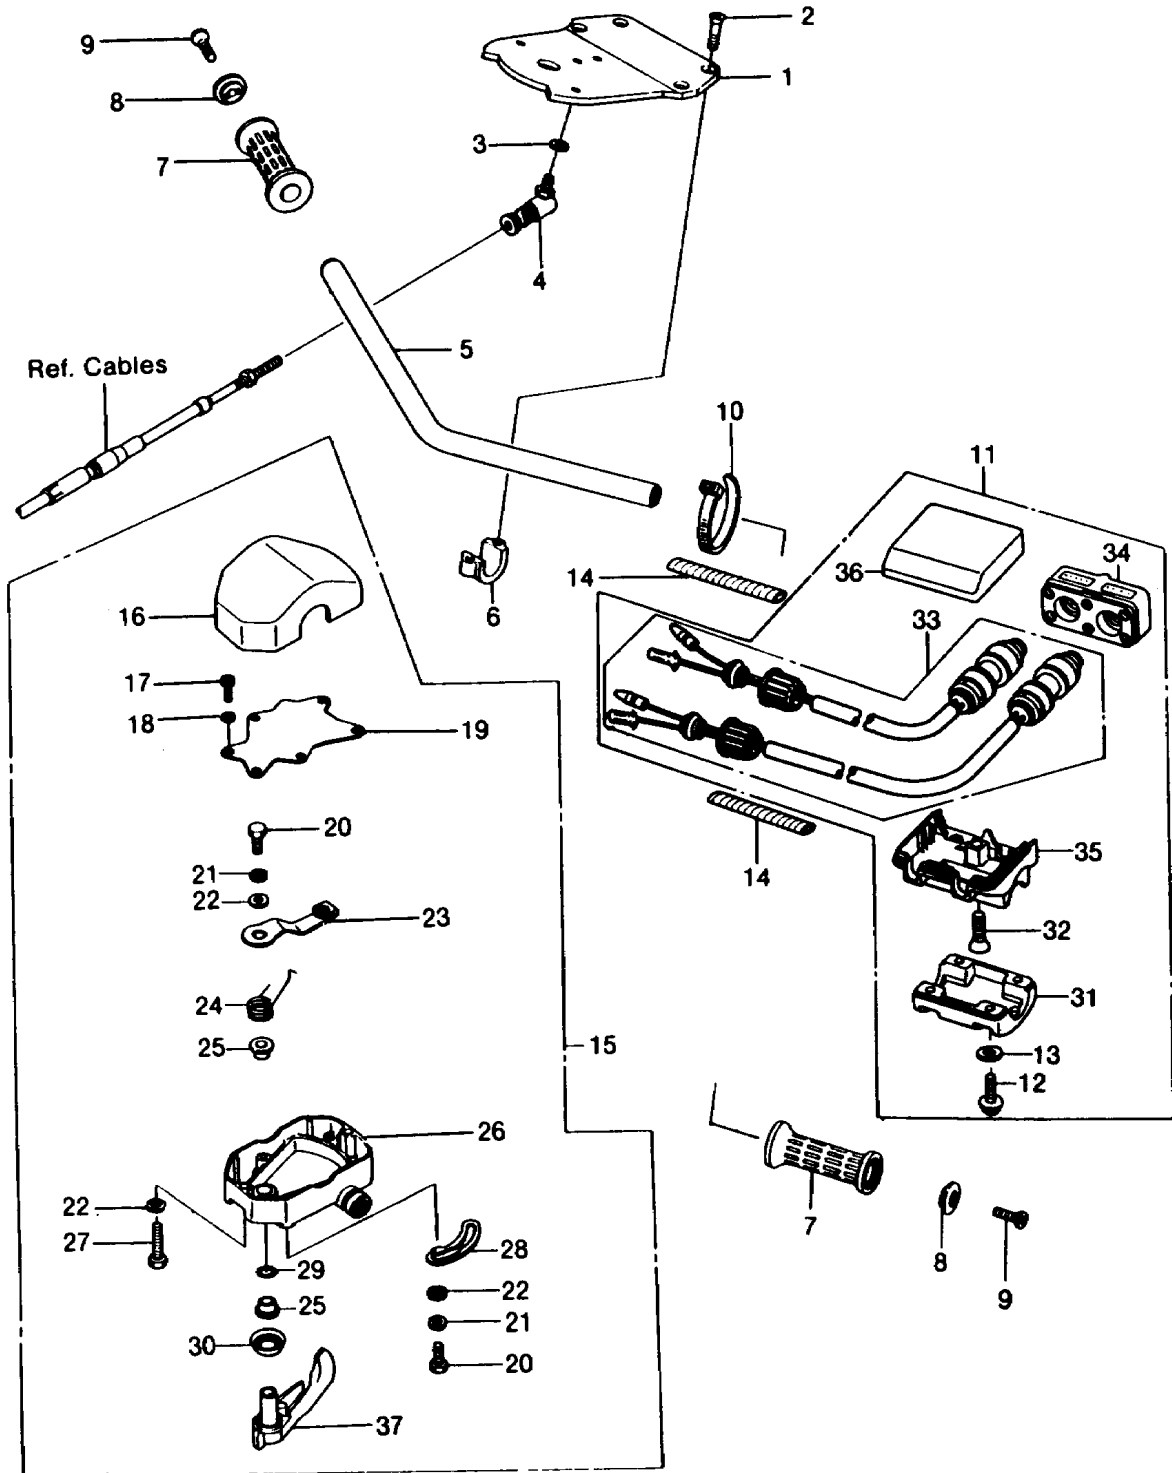

1986 JS550 PARTS DIAGRAM

HANDLEBAR (JS550-A5)

1986 JS550 PARTS LIST

HANDLEBAR (JS550-A5)

ITEM NAME	PART NUMBER	QUANTITY
BAND,L=149 (Ref # 10)	92072-031	1
SWITCH-ASSY (Ref # 11)	27004-3002	1
SCREW-PAN-CROS,5X20 (Ref # 12)	220R0520	4
W-PLAIN-S,5MM (Ref # 13)	410S0500	4
TUBE,SPIRAL (Ref # 14)	92059-3010	2
LEVER-ASSY-THROTTLE (Ref # 15)	39074-3701	1
HOUSING-CONTROL,UPP (Ref # 16)	39063-3701	1
BOLT,SOCKET,3X10 (Ref # 17)	92002-3730	6
WASHER-SPRING,3MM (Ref # 18)	461S0300	6
COVER,THROTTLE LEVER (Ref # 19)	14024-3701	1
BOLT,5X10 (Ref # 20)	110R0510	2
WASHER-SPRING,5MM (Ref # 21)	461S0500	2
W-PLAIN-S,5MM (Ref # 22)	410S0500	4
ARM,THROTTLE LEVER (Ref # 23)	21083-3701	1
SPRING,THROTTLE LEVER RETURN (Ref # 24)	92081-3702	1
COLLAR,THROTTLE LEVER (Ref # 25)	92027-3704	2
HOUSING-CONTROL,LWR (Ref # 26)	39063-3702	1
BOLT,5X25 (Ref # 27)	110R0525	2
STOPPER (Ref # 28)	32085-3706	1
O RING,8MM (Ref # 29)	670B1508	1
PACKING,THROTTLE LEVER (Ref # 30)	43049-3701	1
HOLDER,SWITCH (Ref # 31)	13091-3726	1
SCREW-CSK-CROS,6X25 (Ref # 32)	221R0625	1
SWITCH,STOP&START (Ref # 33)	27010-3708	1
CASE,FR,SWITCH (Ref # 34)	32099-3724	1
CASE,LWR,SWITCH (Ref # 35)	32099-3725	1
CASE,UPP,SWITCH (Ref # 36)	32099-3726	1
LEVER-THROTTLE (Ref # 37)	39075-3702	1
PLATE,HANDLEBAR (Ref # 1)	13169-3004	1

1986 JS550 PARTS LIST

HANDLEBAR (JS550-A5)

ITEM NAME	PART NUMBER	QUANTITY
SCREW,8X22 (Ref # 2)	92009-3701	4
WASHER-SPRING,6MM (Ref # 3)	461S0600	1
JOINT-BALL (Ref # 4)	59266-3701	1
HANDLE (Ref # 5)	46003-3703	1
CLAMP,HANDLEBAR (Ref # 6)	92037-503	2
GRIP,HANDLEBAR (Ref # 7)	46075-3709	2
STOPPER (Ref # 8)	32085-3705	2
SCREW,6X16 (Ref # 9)	92009-3703	2