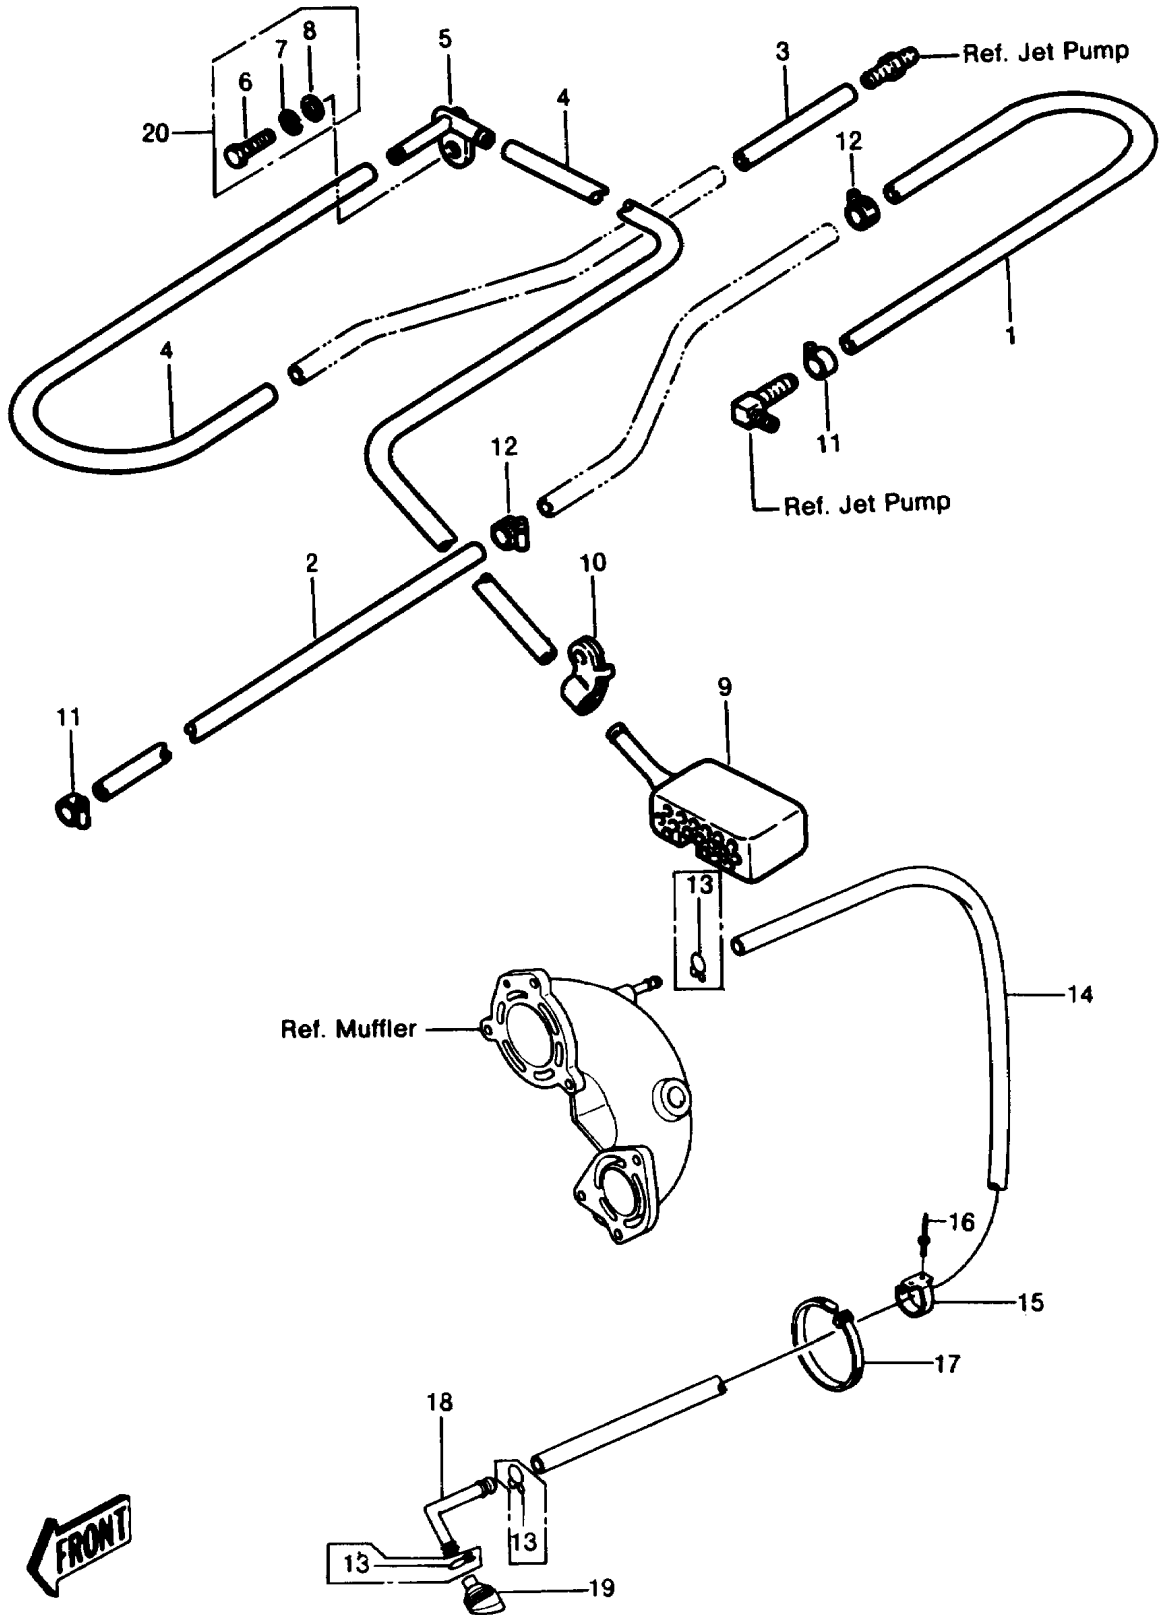

1988 JS550 PARTS DIAGRAM

COOLING & BILGE

1988 JS550 PARTS LIST

COOLING & BILGE

ITEM NAME	PART NUMBER	QUANTITY
CLAMP (Ref # 10)	92037-537	1
CLAMP (Ref # 11)	92037-504	2
CLAMP (Ref # 12)	92037-504	2
TUBE,5.8X10.8X650 (Ref # 14)	92059-3759	1
CLAMP,TUBE (Ref # 15)	92037-3005	2
RIVET (Ref # 16)	92039-3702	4
BAND,L=149 (Ref # 17)	92072-031	2
JOINT (Ref # 18)	59071-3706	1
GROMMET (Ref # 19)	92071-3732	1
BOLT-WSP-SMALL,8X25 (Ref # 20)	155R0825	1
TUBE,9X360 (Ref # 1)	92059-503	1
TUBE,9X280 (Ref # 2)	92059-535	1
TUBE,9X90 (Ref # 3)	92059-557	1
TUBE,9X280 (Ref # 4)	92059-535	2
BREATHER,BILGE (Ref # 5)	14069-3001	1
FILTER,BILGE (Ref # 9)	59236-504	1