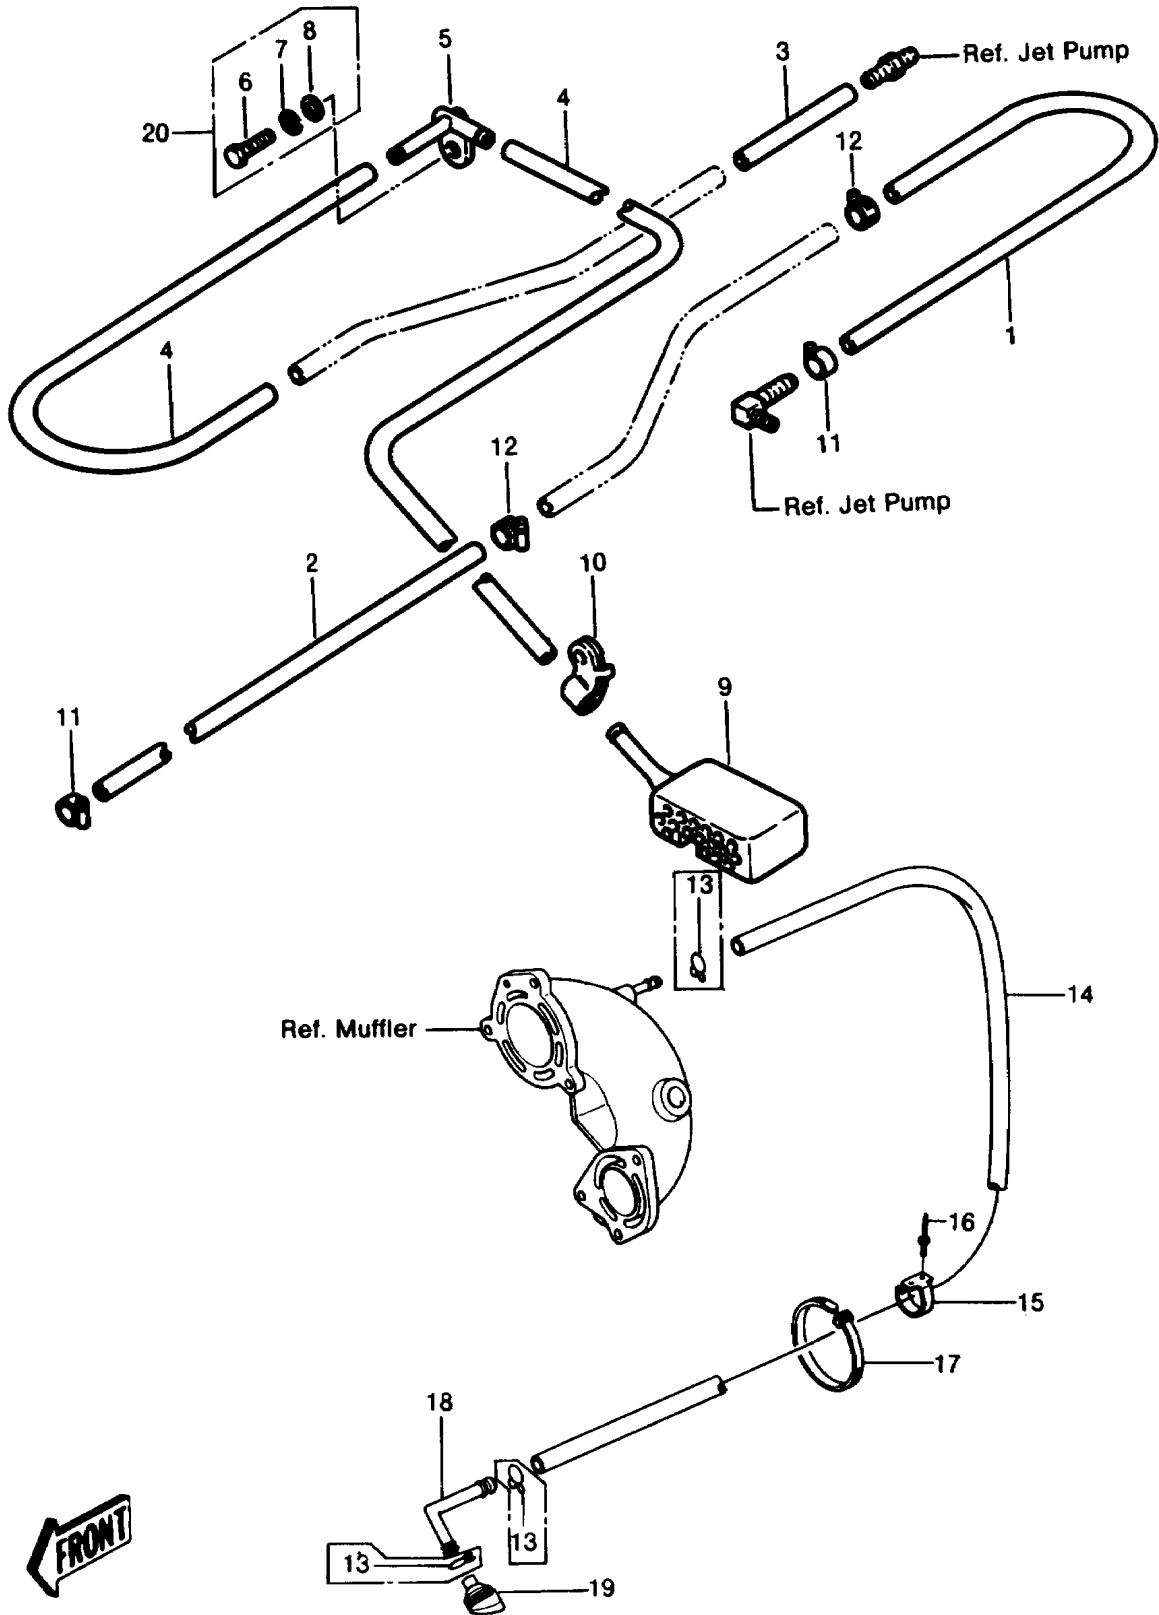

## 1986 JS550 PARTS DIAGRAM

COOLING & BILGE

## 1986 JS550 PARTS LIST

### COOLING & BILGE

ITEM NAME	PART NUMBER	QUANTITY
CLAMP (Ref # 10)	92037-537	1
CLAMP (Ref # 11)	92037-504	2
CLAMP,11MM (Ref # 13)	92037-3723	1
TUBE,5.8X10.8X650 (Ref # 14)	92059-3759	1
CLAMP,TUBE (Ref # 15)	92037-3005	1
RIVET (Ref # 16)	92039-3702	1
BAND,L=149 (Ref # 17)	92072-031	1
JOINT (Ref # 18)	59071-3706	1
GROMMET (Ref # 19)	92071-3732	1
TUBE,9X360 (Ref # 1)	92059-503	1
TUBE,9X280 (Ref # 2)	92059-535	2
TUBE,9X90 (Ref # 3)	92059-557	1
BREATHER,BILGE (Ref # 5)	14069-3001	1
BOLT,8X25 (Ref # 6)	110R0825	1
WASHER-SPRING,8MM (Ref # 7)	461S0800	1
WASHER,PLAIN (Ref # 8)	92022-3026	1
FILTER,BILGE (Ref # 9)	59236-504	1