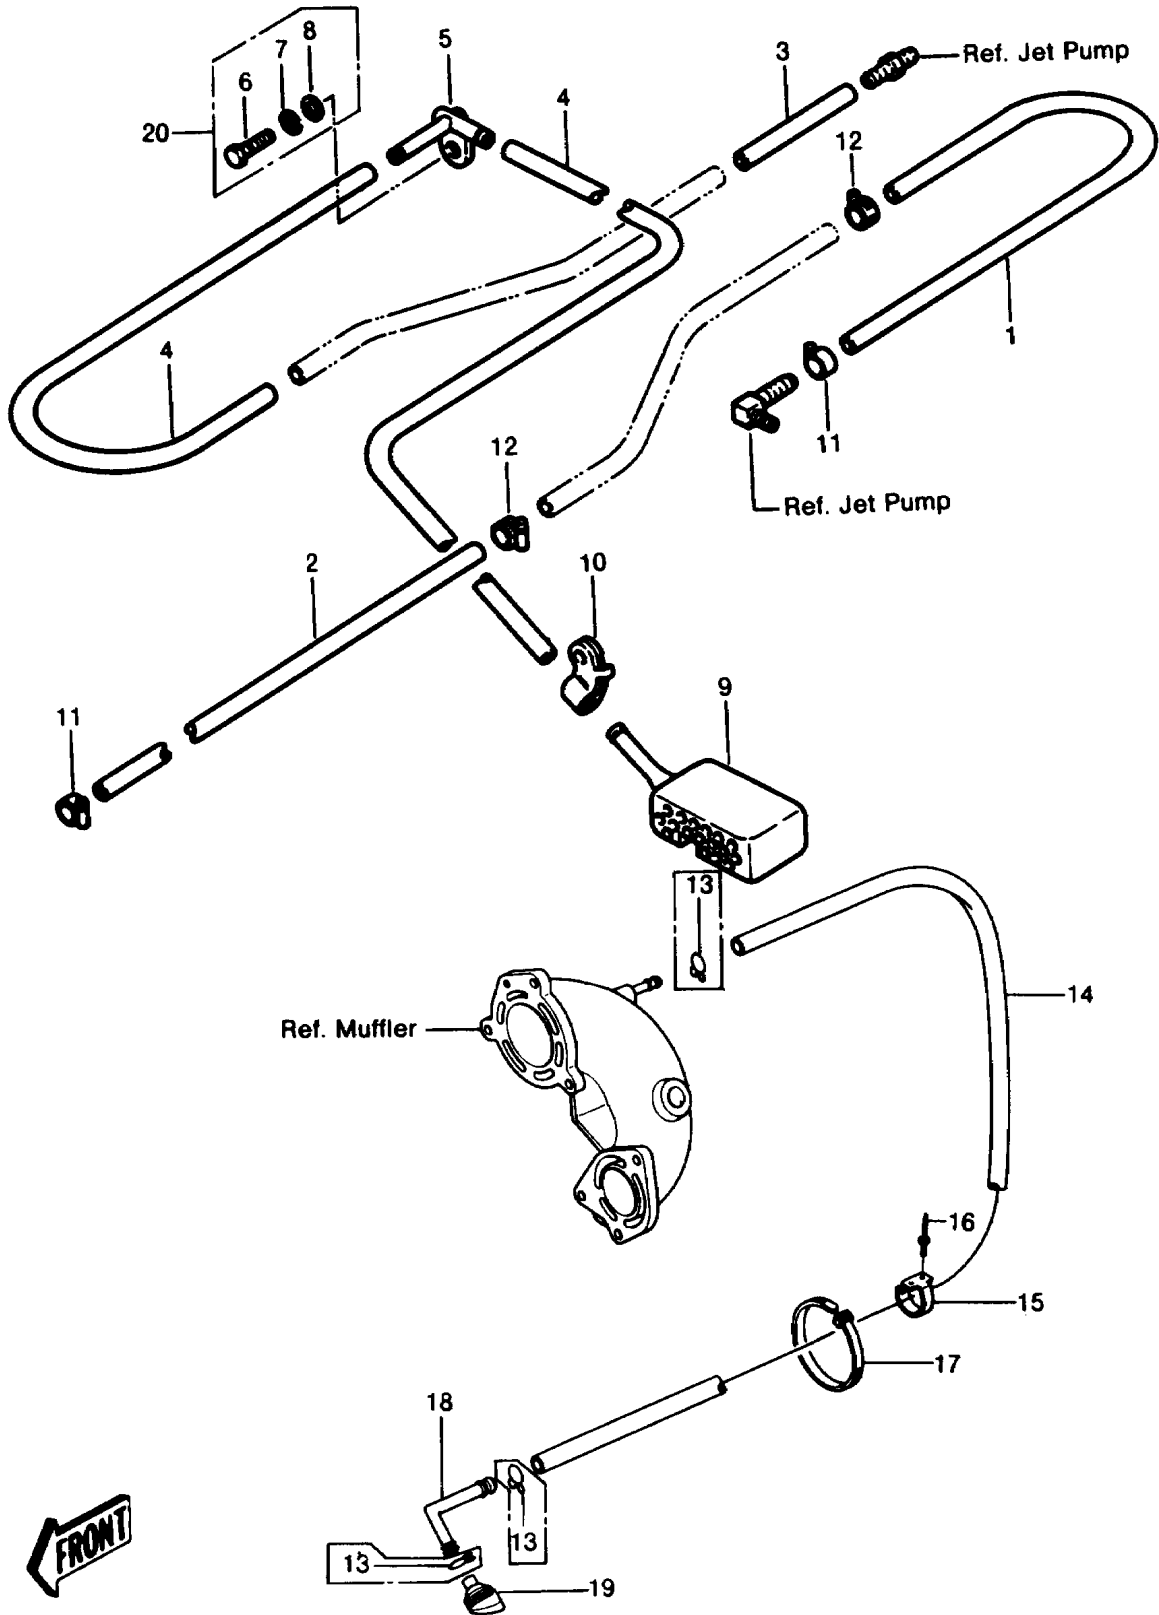

# 1986 JS550 PARTS DIAGRAM

# 1986 JS550 PARTS LIST

## COOLING & BILGE

ITEM NAME	PART NUMBER	QUANTITY
CLAMP (Ref # 10)	92037-537	1
CLAMP (Ref # 11)	92037-504	2
CLAMP (Ref # 12)	92037-504	2
CLAMP,11MM (Ref # 13)	92037-3723	3
TUBE,5.8X10.8X650 (Ref # 14)	92059-3759	1
CLAMP,TUBE (Ref # 15)	92037-3005	2
RIVET (Ref # 16)	92039-3702	4
BAND,L=149 (Ref # 17)	92072-031	2
JOINT (Ref # 18)	59071-3706	1
GROMMET (Ref # 19)	92071-3732	1
TUBE,9X360 (Ref # 1)	92059-503	1
TUBE,9X280 (Ref # 2)	92059-535	1
TUBE,9X90 (Ref # 3)	92059-557	1
TUBE,9X280 (Ref # 4)	92059-535	2
BREATHER,BILGE (Ref # 5)	14069-3001	1
BOLT,8X25 (Ref # 6)	110R0825	1
WASHER-SPRING,8MM (Ref # 7)	461S0800	1
WASHER,PLAIN (Ref # 8)	92022-3026	1
FILTER,BILGE (Ref # 9)	59236-504	1