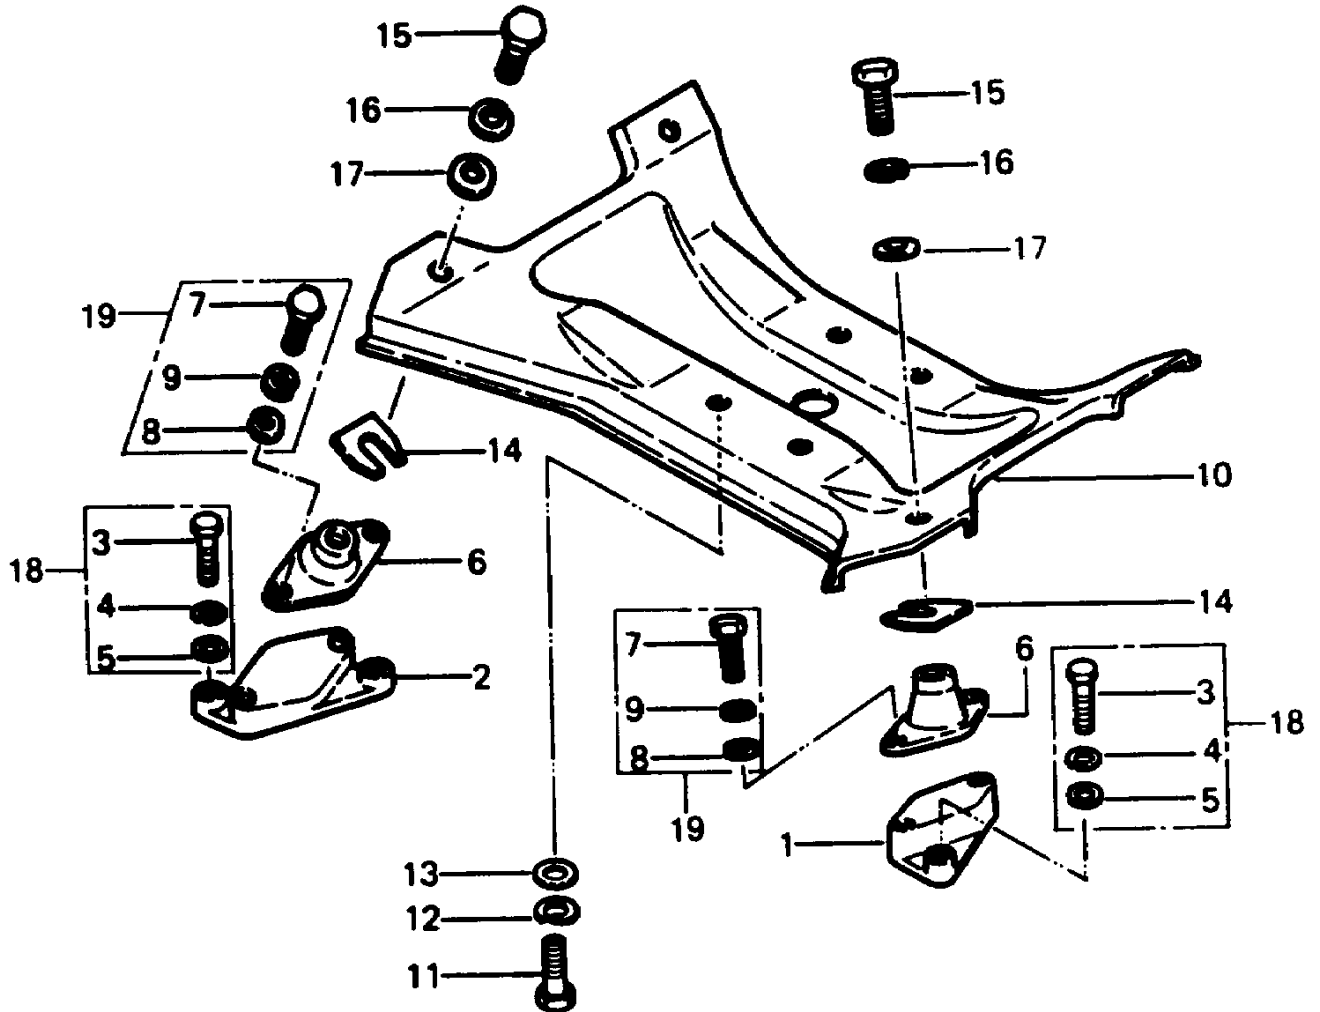

## 1986 JS550 PARTS DIAGRAM

ENGINE MOUNT

## 1986 JS550 PARTS LIST

### ENGINE MOUNT

ITEM NAME	PART NUMBER	QUANTITY
MOUNT-ENGINE (Ref # 10)	59181-509-9G	1
BOLT,1/2"X31 (Ref # 11)	92003-533	1
WASHER-SPRING,14MM (Ref # 12)	461S1400	1
WASHER-PLAIN,14MM (Ref # 13)	411S1400	1
SHIM,T=0.5MM (Ref # 14A)	92025-3702	1
SHIM,T=1.0MM (Ref # 14B)	92025-3703	1
SHIM,T=1.5MM (Ref # 14C)	92025-3704	1
SHIM,T=0.3MM (Ref # 14)	92025-3701	1
BOLT,10X25 (Ref # 15)	110R1025	1
WASHER-SPRING,10MM (Ref # 16)	461S1000	1
WASHER,32X10.5X4 (Ref # 17)	92022-3023	1
BRACKET,ENGINE MOUNT (Ref # 1)	59016-532	1
BRACKET,ENGINE MOUNT (Ref # 2)	59016-533	1
BOLT,8X20 (Ref # 3)	110R0820	2
WASHER-SPRING,8MM (Ref # 4)	461S0800	2
WASHER-PLAIN,8MM (Ref # 5)	411S0800	2
DAMPER,ENGINE (Ref # 6)	92075-3006	1