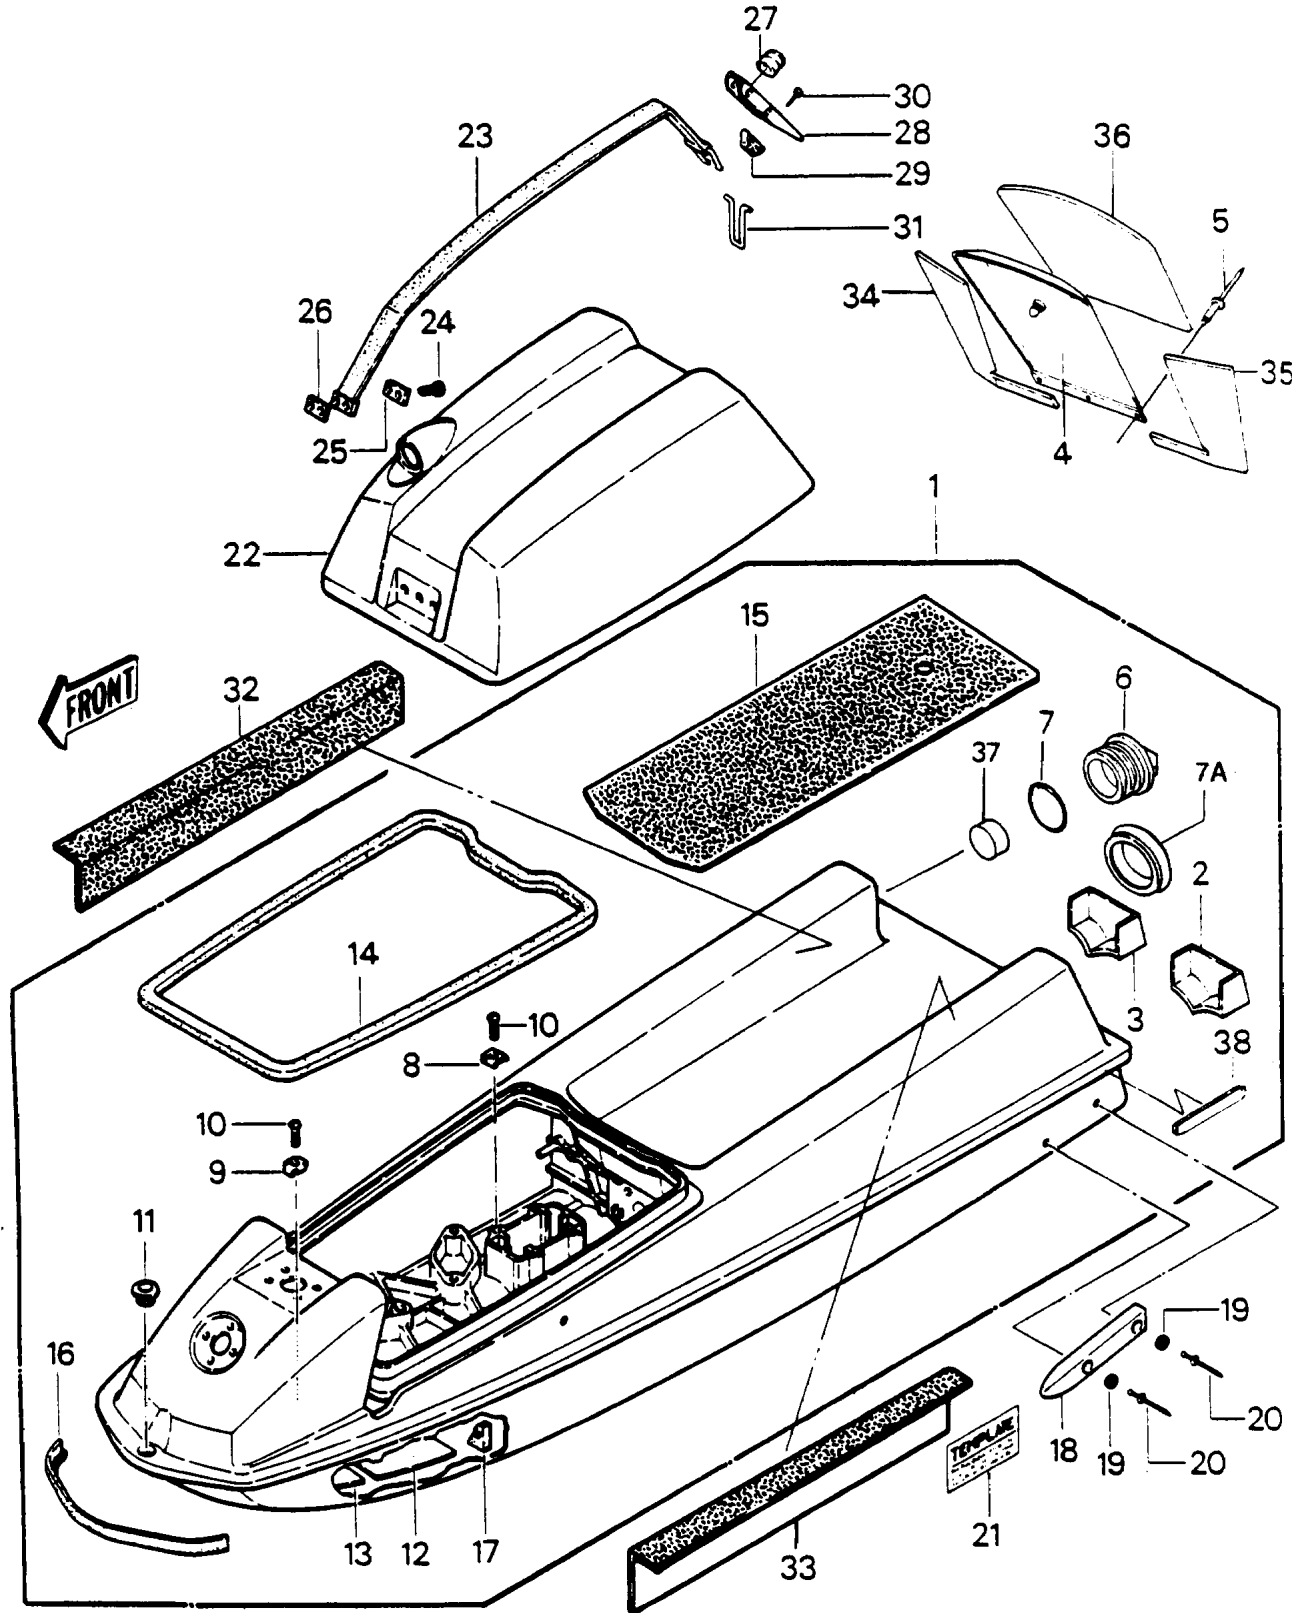

1986 JS550 PARTS DIAGRAM

HULL/ENGINE HOOD (JS550-A5)

1986 JS550 PARTS LIST

HULL/ENGINE HOOD (JS550-A5)

ITEM NAME	PART NUMBER	QUANTITY
SCREW,TAPPING (Ref # 10)	92011-561	9
BUSHING (Ref # 11)	92028-3013	1
DAMPER,FUEL TANK (Ref # 12)	92075-521	2
DAMPER,MUFFLER (Ref # 13)	92075-522	2
GASKET,ENGINE HOOD (Ref # 14)	92065-539	1
MAT (Ref # 15)	59131-502	1
BUMPER (Ref # 16)	59201-3691	1
DETENT (Ref # 17)	59346-504	3
STABILIZER (Ref # 18)	59437-3002	2
WASHER,5X16X1.5 (Ref # 19)	92022-3041	4
RIVET (Ref # 20)	92039-3002	4
TEMPLATE,STABILIZER (Ref # 21)	99969-0560	AR
HOOD-COMP-ENGINE,JET WHITE (Ref # 22)	59456-3001-8C	1
BAND,HOOD (Ref # 23)	92072-501	1
BOLT,6X30 (Ref # 24)	92001-3022	2
WASHER,BAND (Ref # 25)	92022-509	1
BRACKET,PLATE (Ref # 26)	59086-501	1
GROMMET (Ref # 27)	92071-056	1
LEVER (Ref # 28)	13168-3701	1
DETENT (Ref # 29)	59346-503	1
SCREW (Ref # 30)	92011-562	1
HINGE (Ref # 31)	53009-503	1
MAT,DECK FIN,RH (Ref # 32)	53004-3701	1
MAT,DECK FIN,LH (Ref # 33)	53004-3702	1
MAT,DASHBOARD,RH (Ref # 34)	53004-3709	1
MAT,DASHBOARD,LH (Ref # 35)	53004-3710	1
MAT,DASHBOARD COVER (Ref # 36)	53004-3705	1
DAMPER,69X16T (Ref # 37)	92075-3710	1
GRIP,HULL (Ref # 38)	46075-3701	2

1986 JS550 PARTS LIST

HULL/ENGINE HOOD (JS550-A5)

ITEM NAME	PART NUMBER	QUANTITY
HULL-ASSY,JET WHITE (Ref # 1)	59431-3706-8C	1
HULL,LH,EXTENSION,JET WHITE (Ref # 2)	59251-3006-8C	1
HULL,RH,EXTENSION,JET WHITE (Ref # 3)	59251-3005-8C	1
COVER,DASHBOARD (Ref # 4)	14025-3706	1
RIVET,4MM (Ref # 5)	92039-3703	3
CAP (Ref # 6)	11012-3706	1
SEAL-OIL (Ref # 7A)	92049-3709	1
RING-O,80MM (Ref # 7)	92055-3701	1
HOOK (Ref # 8)	27012-501	7
HOOK (Ref # 9)	27012-502	2