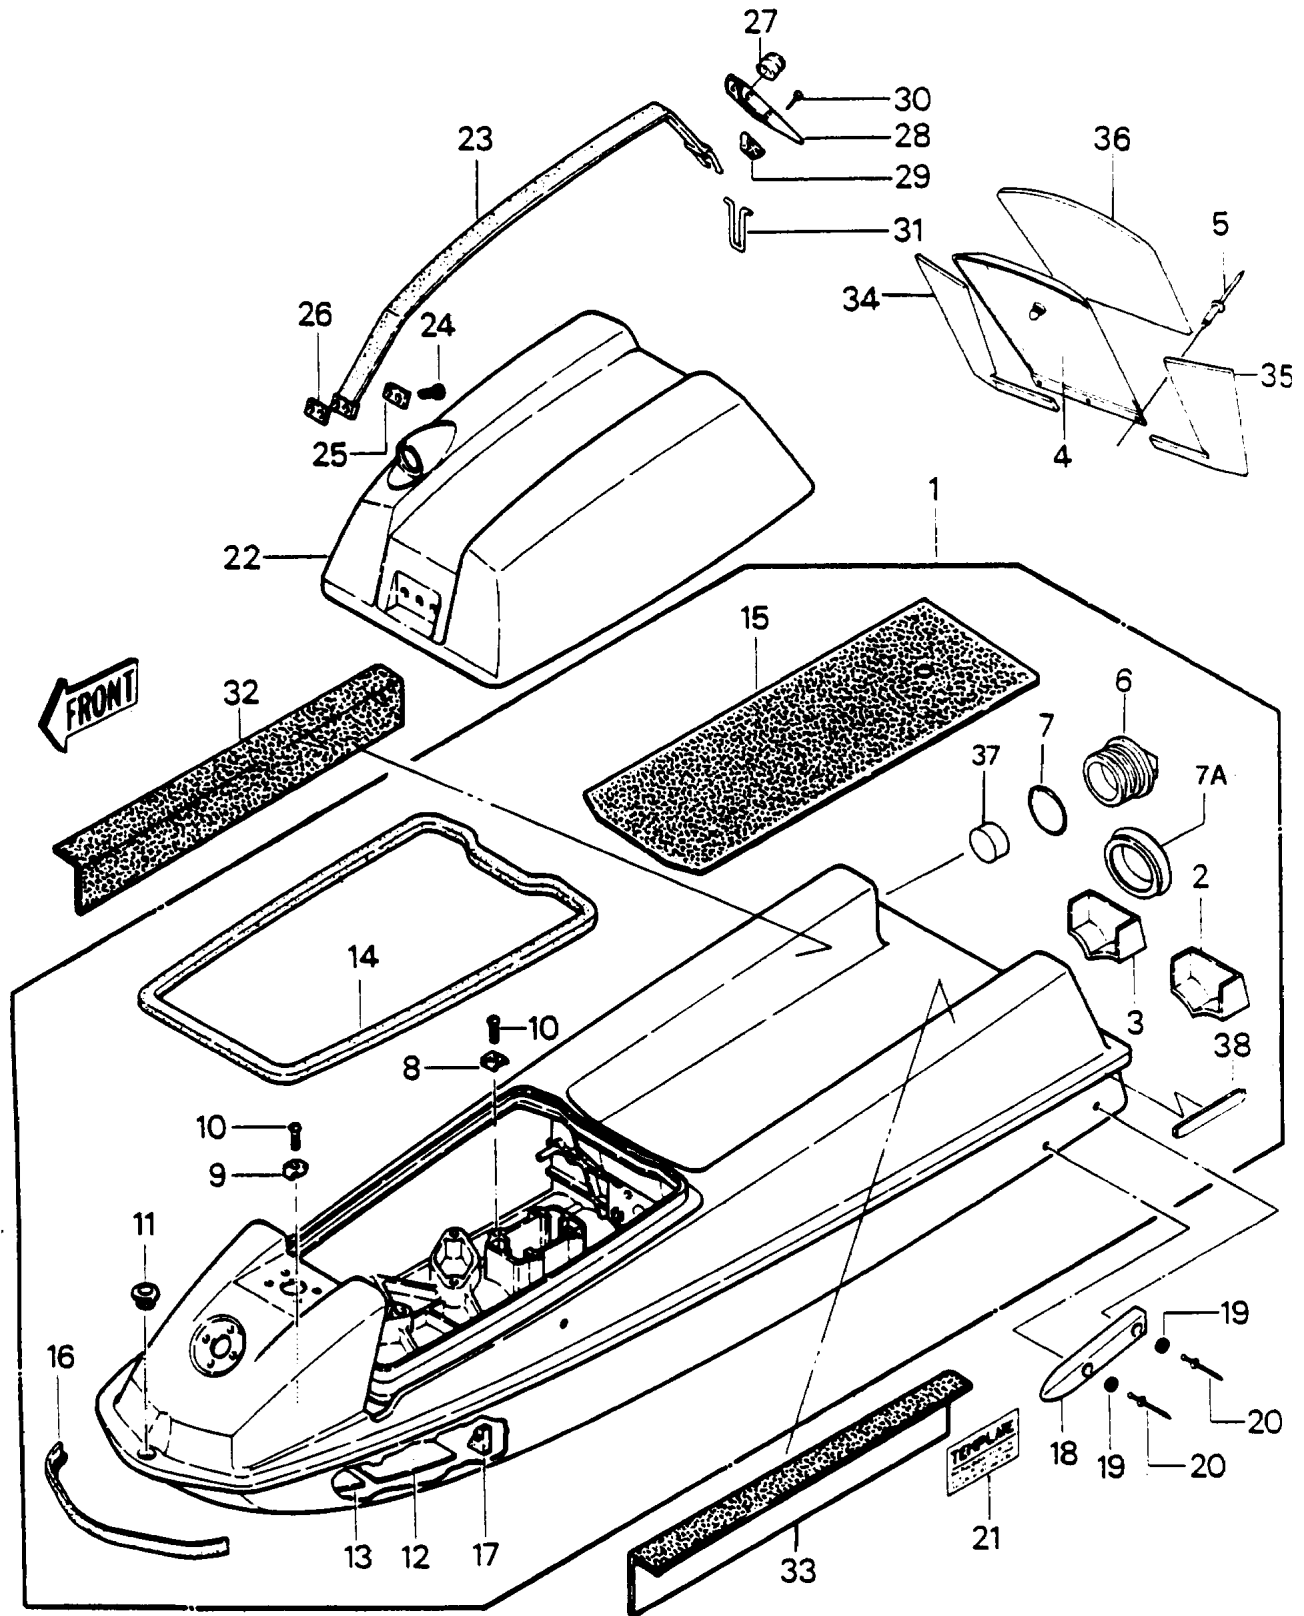

1986 JS550 PARTS DIAGRAM

HULL/ENGINE HOOD (JS550-A5)

1986 JS550 PARTS LIST

HULL/ENGINE HOOD (JS550-A5)

ITEM NAME	PART NUMBER	QUANTITY
SCREW,TAPPING (Ref # 10)	92011-561	1
BUSHING (Ref # 11)	92028-3013	1
DAMPER,FUEL TANK (Ref # 12)	92075-521	1
DAMPER,MUFFLER (Ref # 13)	92075-522	1
GASKET,ENGINE HOOD (Ref # 14)	92065-539	1
MAT (Ref # 15)	59131-502	1
BUMPER (Ref # 16)	59201-3691	1
DETENT (Ref # 17)	59346-504	1
STABILIZER (Ref # 18)	59437-3002	1
WASHER,5X16X1.5 (Ref # 19)	92022-3041	1
RIVET (Ref # 20)	92039-3002	1
TEMPLATE,STABILIZER (Ref # 21)	99969-0560	1
HOOD-COMP-ENGINE,JET WHITE (Ref # 22)	59456-3001-8C	1
BAND,HOOD (Ref # 23)	92072-501	1
BOLT,6X30 (Ref # 24)	92001-3022	1
WASHER,BAND (Ref # 25)	92022-509	1
BRACKET,PLATE (Ref # 26)	59086-501	1
GROMMET (Ref # 27)	92071-056	1
LEVER (Ref # 28)	13168-3701	1
DETENT (Ref # 29)	59346-503	1
SCREW (Ref # 30)	92011-562	1
HINGE (Ref # 31)	53009-503	1
MAT,DECK FIN,RH (Ref # 32)	53004-3701	1
MAT,DECK FIN,LH (Ref # 33)	53004-3702	1
MAT,DASHBOARD,RH (Ref # 34)	53004-3709	1
MAT,DASHBOARD,LH (Ref # 35)	53004-3710	1
MAT,DASHBOARD COVER (Ref # 36)	53004-3705	1
DAMPER,69X16T (Ref # 37)	92075-3710	1
GRIP,HULL (Ref # 38)	46075-3701	1

1986 JS550 PARTS LIST

HULL/ENGINE HOOD (JS550-A5)

ITEM NAME	PART NUMBER	QUANTITY
HULL-ASSY,JET WHITE (Ref # 1)	59431-3706-8C	1
HULL,LH,EXTENSION,JET WHITE (Ref # 2)	59251-3006-8C	1
HULL,RH,EXTENSION,JET WHITE (Ref # 3)	59251-3005-8C	1
COVER,DASHBOARD (Ref # 4)	14025-3706	1
RIVET,4MM (Ref # 5)	92039-3703	1
CAP (Ref # 6)	11012-3706	1
SEAL-OIL (Ref # 7A)	92049-3709	1
RING-O,80MM (Ref # 7)	92055-3701	1
HOOK (Ref # 8)	27012-501	1
HOOK (Ref # 9)	27012-502	1