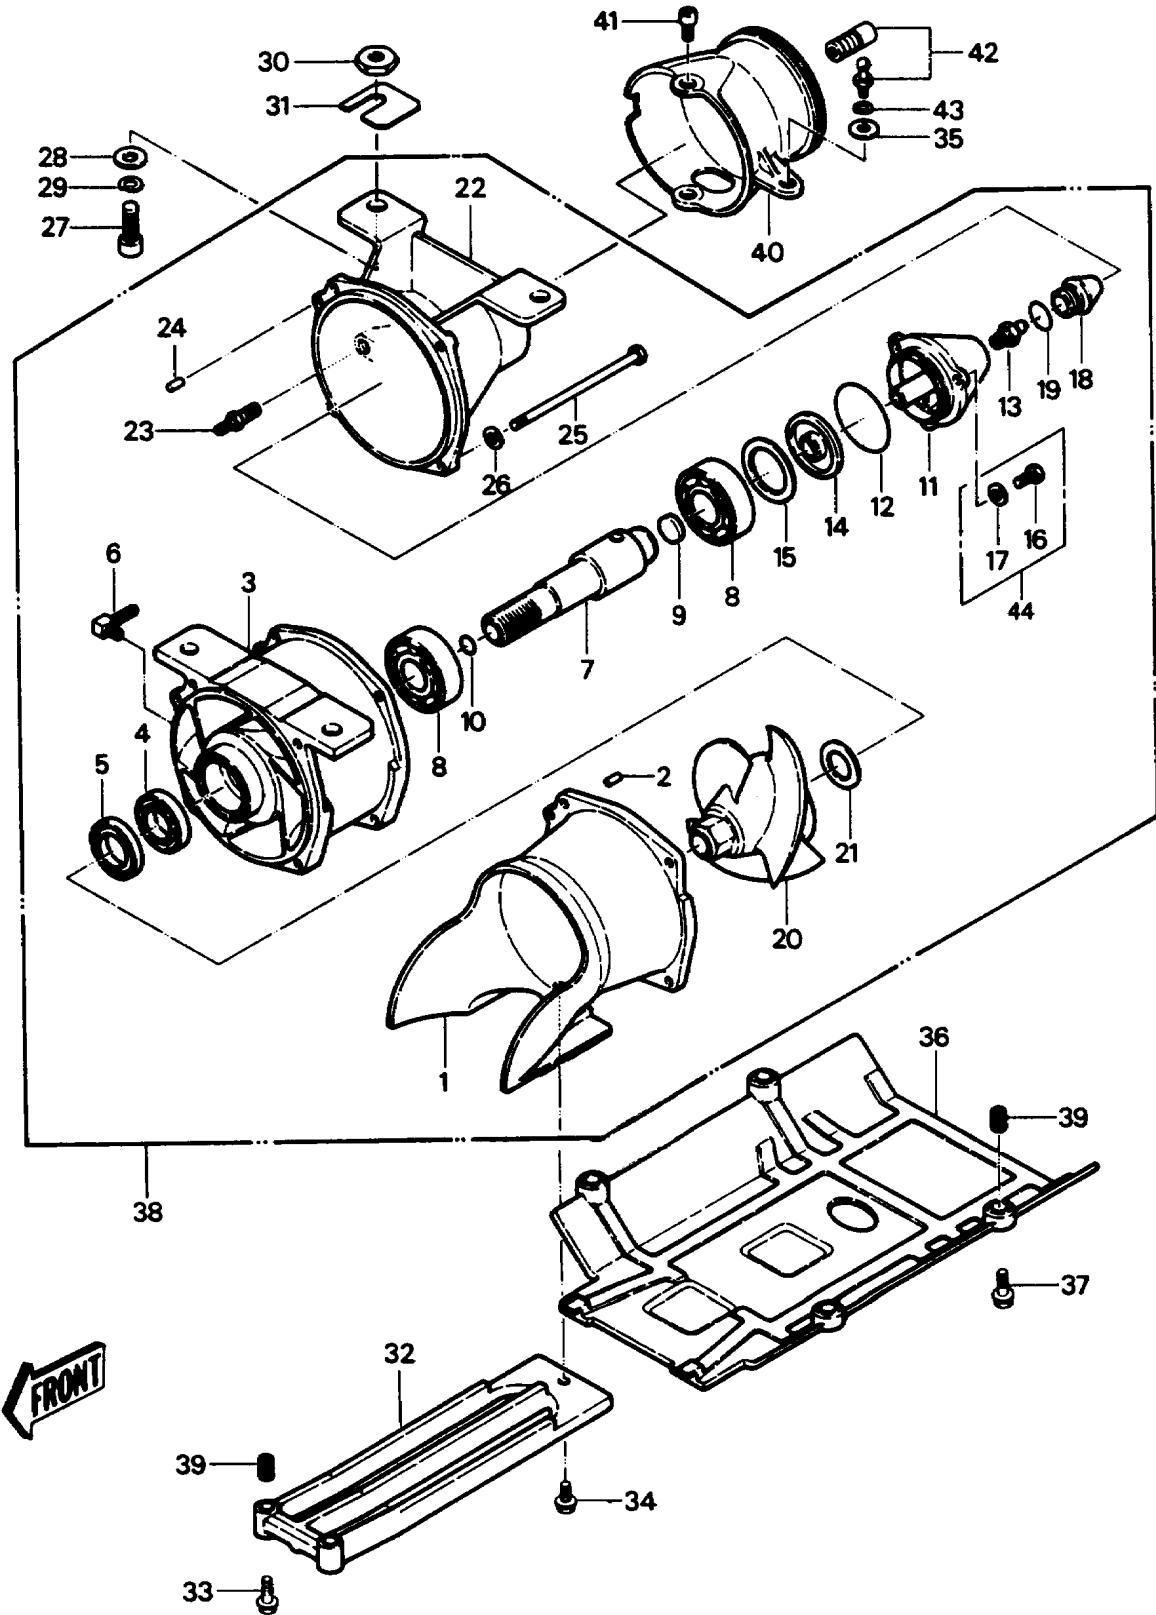

1988 JS550 PARTS DIAGRAM

JET PUMP

1988 JS550 PARTS LIST

JET PUMP

ITEM NAME	PART NUMBER	QUANTITY
RING-O (Ref # 10)	92055-3019	1
CAP (Ref # 11)	11012-3009	1
RING-O (Ref # 12)	92055-3018	1
FITTING,GREASE (Ref # 13)	92005-501	1
PLUG,CAP (Ref # 14)	92066-3014	1
SHIM,T=0.3 (Ref # 15A)	92025-503	AR
SHIM,T=0.15 (Ref # 15)	92025-502	AR
BOLT,6X20 (Ref # 16)	110R0620	3
WASHER-PLAIN,6MM (Ref # 17)	411S0600	3
CAP,GREASE FITTING (Ref # 18)	11012-3010	1
O RING,20MM (Ref # 19)	670B2020	1
IMPELLER (Ref # 20A)	59256-3704	1
SHIM,T=2.0MM (Ref # 21A)	92025-3023	AR
SHIM,T=1.5MM (Ref # 21B)	92025-3025	AR
SHIM,T=1.0MM (Ref # 21)	92025-3022	AR
NOZZLE-PUMP (Ref # 22)	59136-3002	1
FITTING,HOSE (Ref # 23)	92005-3001	1
PIN-DOWEL (Ref # 24)	551R0612	1
BOLT,6X125 (Ref # 25)	110R06125	4
WASHER-PLAIN,6MM (Ref # 26)	411S0600	4
BOLT,10X25 (Ref # 27)	92003-529	4
WASHER-PLAIN,10MM (Ref # 28)	411S1000	4
WASHER-SPRING,10MM (Ref # 29)	461S1000	4
NUT,10MM (Ref # 30)	92015-3005	4
SHIM,T=0.5MM (Ref # 31A)	92025-3702	AR
SHIM,T=1.0MM (Ref # 31B)	92025-3703	AR
SHIM,T=1.5MM (Ref # 31C)	92025-3704	AR
SHIM,T=0.3MM (Ref # 31)	92025-3701	AR
CASE-PUMP (Ref # 1)	59336-3702	1

1988 JS550 PARTS LIST

JET PUMP

ITEM NAME	PART NUMBER	QUANTITY
PIN-DOWEL (Ref # 2)	551R0612	1
VANE-GUIDE (Ref # 3)	59496-3002	1
SEAL-OIL (Ref # 4)	92049-3010	1
SEAL-OIL (Ref # 5)	92049-3011	1
ELBOW (Ref # 6)	52014-3002	1
SHAFT,PUMP (Ref # 7)	13107-3007	1
BEARING-BALL,#6206C3 (Ref # 8)	601B6206	2
PLUG,PUMP SHAFT (Ref # 9)	92066-3013	1
GRATE (Ref # 32)	59366-3001	1
BOLT-WP,6X25 (Ref # 33)	156R0625	2
BOLT,6X16 (Ref # 34)	92002-3728	1
WASHER (Ref # 35)	92022-567	1
COVER-JET PUMP (Ref # 36)	59446-3002	1
BOLT-WP,6X25 (Ref # 37)	156R0625	4
PUMP-ASSY-JET (Ref # 38)	59486-3701	1
NUT,INSERT,6MM (Ref # 39)	92015-523	6
NOZZLE-STRG (Ref # 40A)	59476-3702	1
BOLT,SOCKET,6X11 (Ref # 41)	92001-3701	2
JOINT-BALL (Ref # 42)	59266-3701	1
WASHER-SPRING,6MM (Ref # 43)	461S0600	1