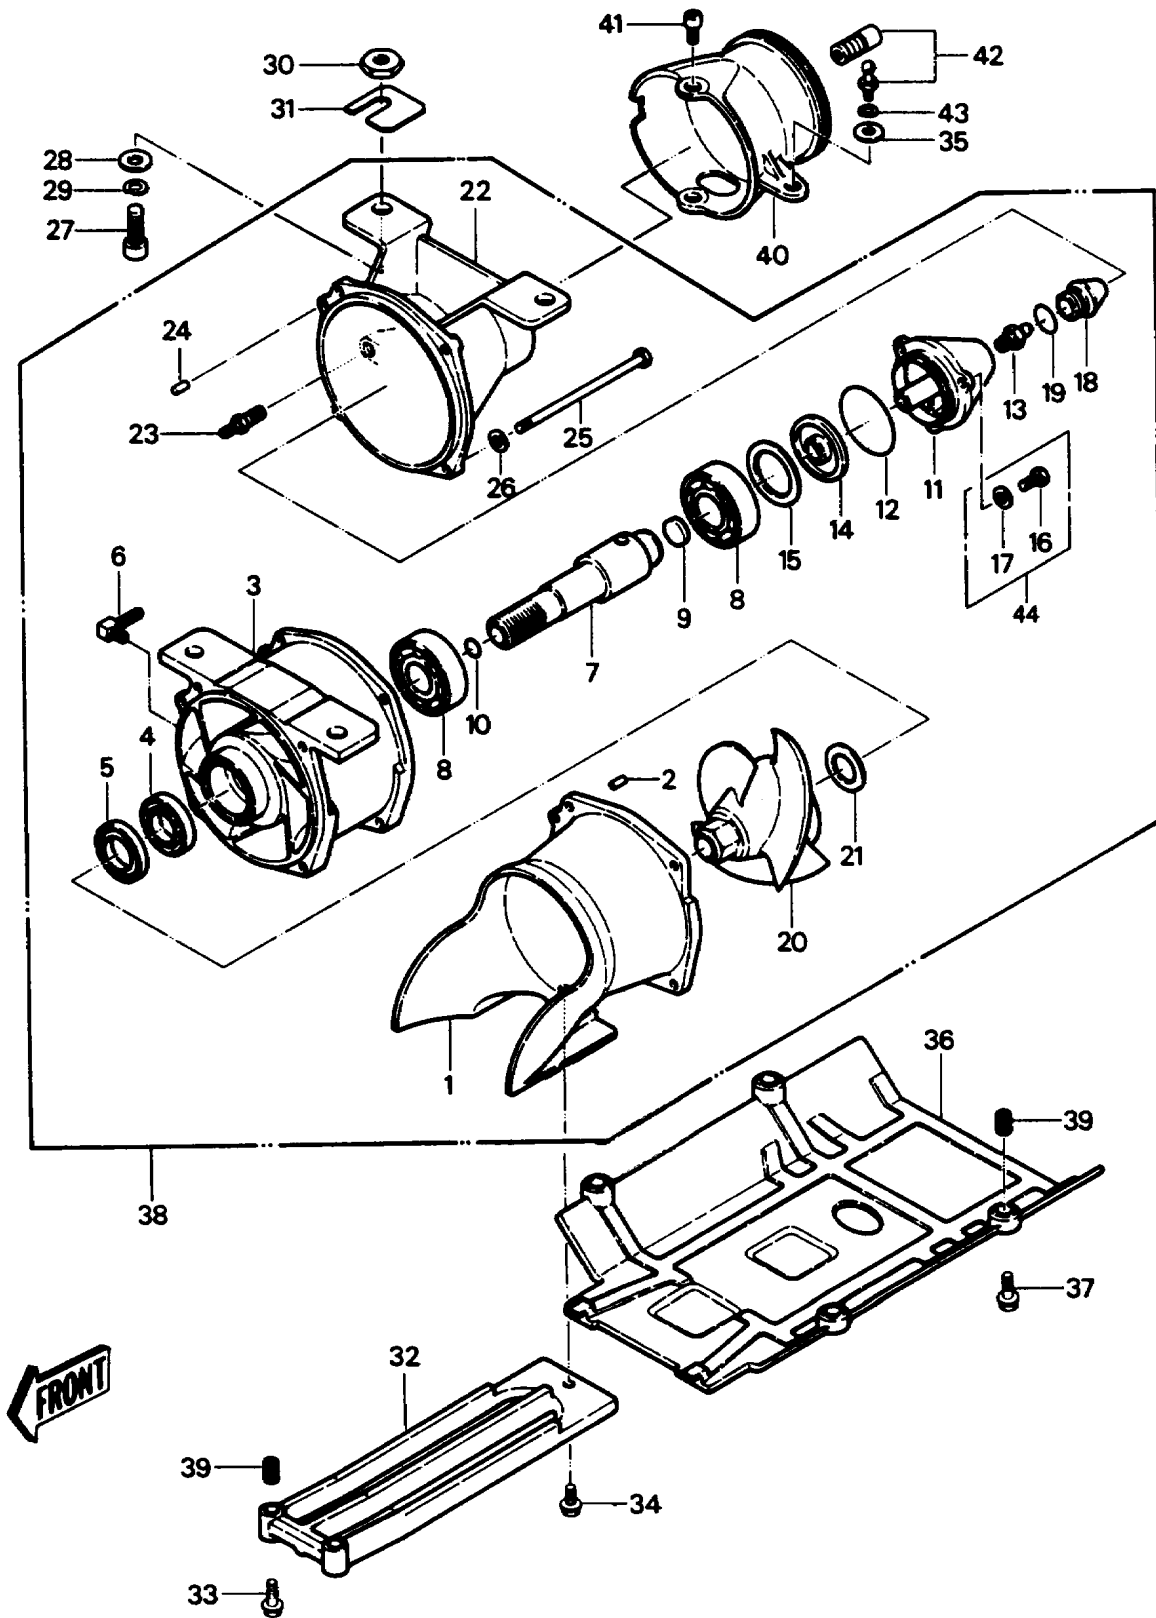

1986 JS550 PARTS DIAGRAM

JET PUMP

1986 JS550 PARTS LIST

JET PUMP

ITEM NAME	PART NUMBER	QUANTITY
RING-O (Ref # 10)	92055-3019	1
CAP (Ref # 11)	11012-3009	1
RING-O (Ref # 12)	92055-3018	1
FITTING,GREASE (Ref # 13)	92005-501	1
PLUG,CAP (Ref # 14)	92066-3014	1
SHIM,T=0.3 (Ref # 15A)	92025-503	1
SHIM,T=0.15 (Ref # 15)	92025-502	1
BOLT,6X20 (Ref # 16)	110R0620	1
WASHER-PLAIN,6MM (Ref # 17)	411S0600	2
CAP,GREASE FITTING (Ref # 18)	11012-3010	1
O RING,20MM (Ref # 19)	670B2020	1
IMPELLER (Ref # 20)	59256-3003	1
SHIM,T=2.0MM (Ref # 21A)	92025-3023	1
SHIM,T=1.5MM (Ref # 21B)	92025-3025	1
SHIM,T=1.0MM (Ref # 21)	92025-3022	1
NOZZLE-PUMP (Ref # 22)	59136-3002	1
FITTING,HOSE (Ref # 23)	92005-3001	1
PIN-DOWEL (Ref # 24)	551R0612	2
BOLT,6X125 (Ref # 25)	110R06125	1
BOLT,10X25 (Ref # 27)	92003-529	1
WASHER-PLAIN,10MM (Ref # 28)	411S1000	1
WASHER-SPRING,10MM (Ref # 29)	461S1000	1
NUT,10MM (Ref # 30)	92015-3005	1
SHIM,T=0.5MM (Ref # 31A)	92025-3702	1
SHIM,T=1.0MM (Ref # 31B)	92025-3703	1
SHIM,T=1.5MM (Ref # 31C)	92025-3704	1
SHIM,T=0.3MM (Ref # 31)	92025-3701	1
CASE-PUMP (Ref # 1)	59336-3702	1
VANE-GUIDE (Ref # 3)	59496-3002	1

1986 JS550 PARTS LIST

JET PUMP

ITEM NAME	PART NUMBER	QUANTITY
SEAL-OIL (Ref # 4)	92049-3010	1
SEAL-OIL (Ref # 5)	92049-3011	1
ELBOW (Ref # 6)	52014-3002	1
SHAFT,PUMP (Ref # 7)	13107-3007	1
BEARING-BALL,#6206C3 (Ref # 8)	601B6206	1
PLUG,PUMP SHAFT (Ref # 9)	92066-3013	1
GRATE (Ref # 32)	59366-3001	1
BOLT-WP,6X25 (Ref # 33)	156R0625	2
BOLT,6X16 (Ref # 34)	92002-3728	1
WASHER (Ref # 35)	92022-567	1
COVER-JET PUMP (Ref # 36)	59446-3002	1
PUMP-ASSY-JET (Ref # 38)	59486-3701	1
NUT,INSERT,6MM (Ref # 39)	92015-523	1
NOZZLE-STRG (Ref # 40A)	59476-3702	1
NOZZLE,STEERING (Ref # 40)	92062-507	1
BOLT,SOCKET,6X11 (Ref # 41)	92001-3701	1
JOINT-BALL (Ref # 42)	59266-3701	1
WASHER-SPRING,6MM (Ref # 43)	461S0600	1