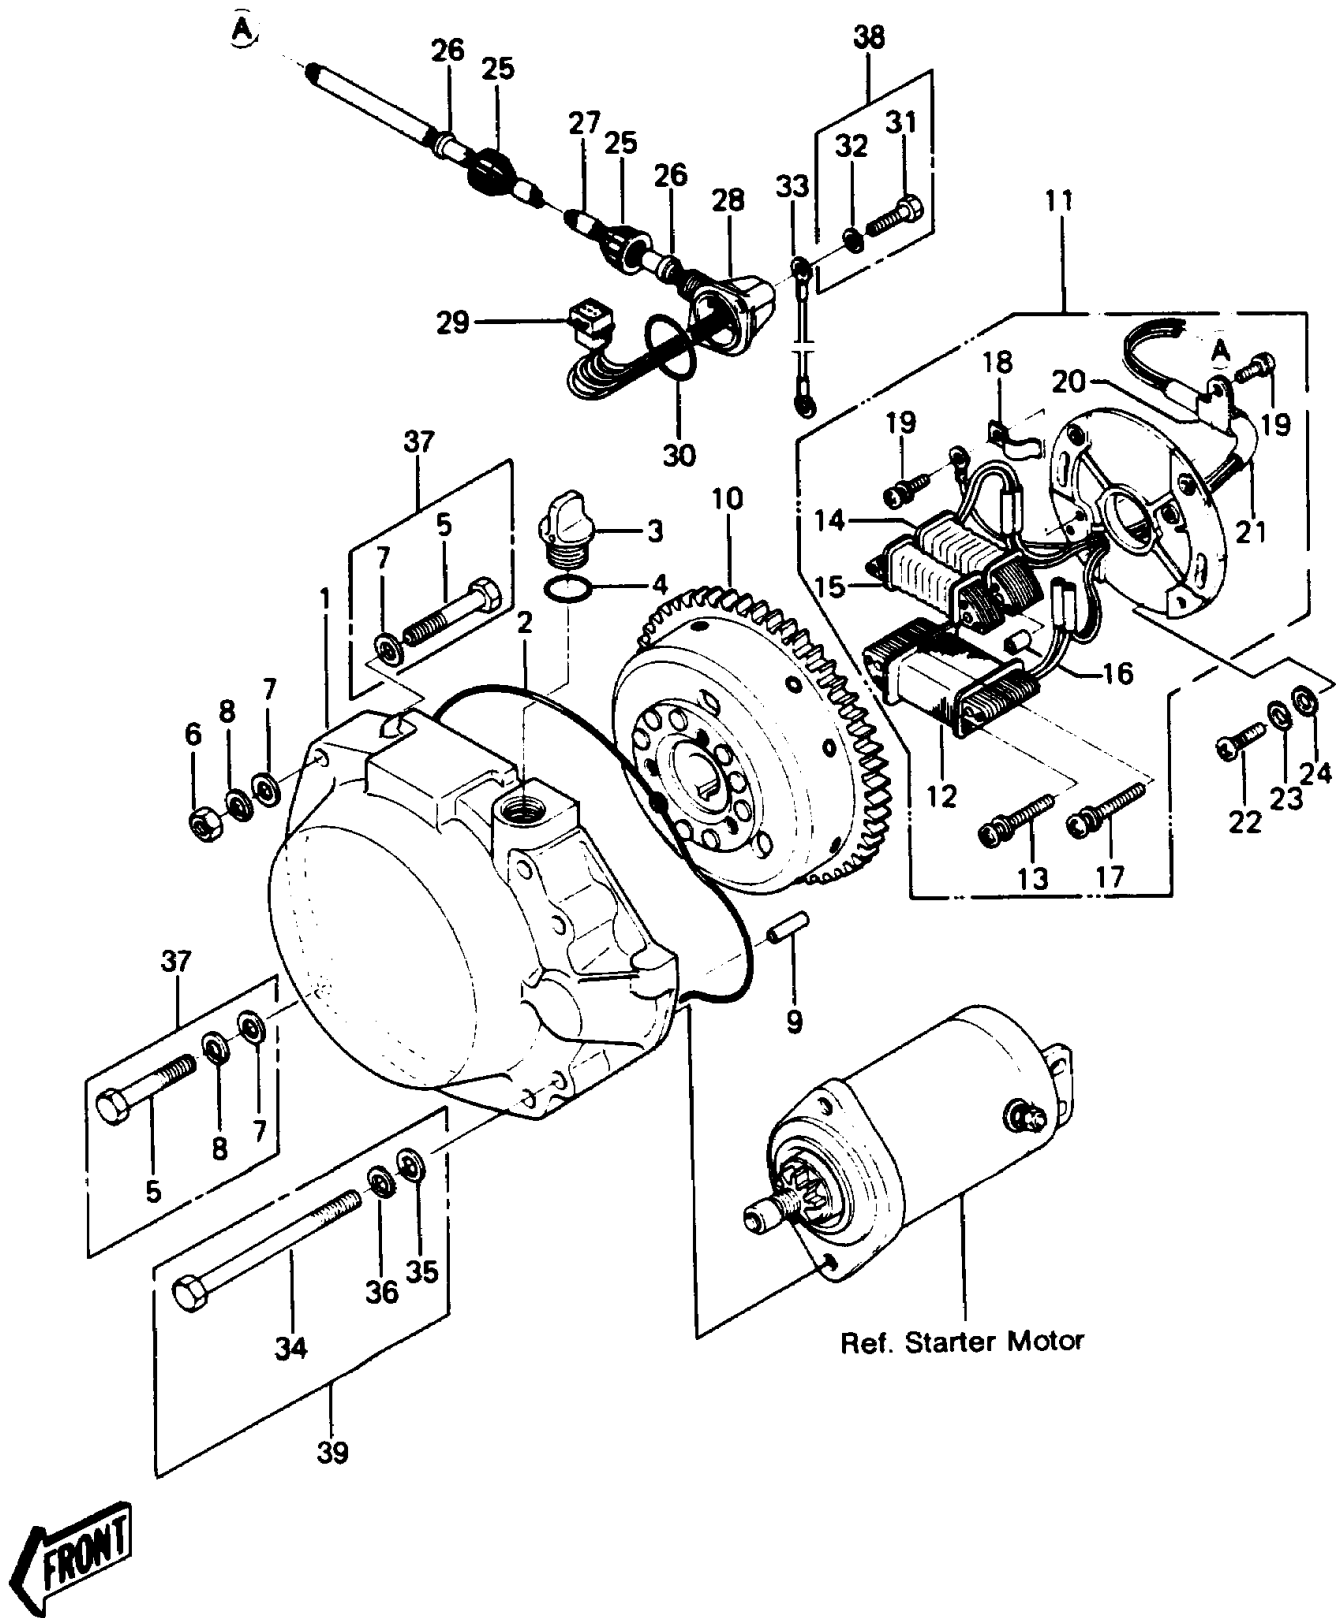

1986 JS550 PARTS DIAGRAM

GENERATOR

1986 JS550 PARTS LIST

GENERATOR

ITEM NAME	PART NUMBER	QUANTITY
FLYWHEEL (Ref # 10)	21050-2169	1
STATOR (Ref # 11)	21003-3012	1
COIL-CHARGING (Ref # 12)	59031-3002	1
SCREW,5X34 (Ref # 13)	92011-530	1
COIL-EXCITING (Ref # 14)	21049-3007	1
COIL-PULSING (Ref # 15)	59026-3008	1
COLLAR (Ref # 16)	92027-3014	1
SCREW,5X38 (Ref # 17)	92009-3008	1
CLAMP (Ref # 18)	92037-520	1
SCREW,4X8 (Ref # 19)	92011-560	1
CLAMP (Ref # 20)	92037-547	1
HARNESS,WIRING (Ref # 21)	26001-3006	1
SCREW-PAN-CROS (Ref # 22)	220B0520	1
WASHER-SPRING,5MM (Ref # 23)	461F0500	1
WASHER (Ref # 24)	92022-544	1
CAP (Ref # 25)	11012-3012	1
GROMMET (Ref # 26)	92071-3001	1
TUBE,10X345 (Ref # 27)	92059-3032	1
CAP. (Ref # 28)	59176-517-YR	1
CONNECTOR-CORD (Ref # 29)	59221-506	1
RING-O (Ref # 30)	92055-520	1
BOLT,6X35 (Ref # 31)	110R0635	1
WASHER-PLAIN-SMALL,6MM (Ref # 32)	410S0600	1
WIRE-LEAD,BLACK (Ref # 33)	26011-3006	1
BOLT,8X80 (Ref # 34)	92001-3011	1
WASHER-PLAIN-SMALL,8MM (Ref # 35)	410S0800	2
WASHER-SPRING,8MM (Ref # 36)	461S0800	2
COVER,GENERATOR (Ref # 1)	59036-565-YR	1
RING-O (Ref # 2)	92055-521	1

1986 JS550 PARTS LIST

GENERATOR

ITEM NAME	PART NUMBER	QUANTITY
BREATHER-BRAKE (Ref # 3)	43056-502	1
RING-O (Ref # 4)	92055-515	1
BOLT,8X50 (Ref # 5)	110R0850	1
NUT-HEX,8MM (Ref # 6)	311R0800	1
PIN-DOWEL (Ref # 9)	551R0612	1