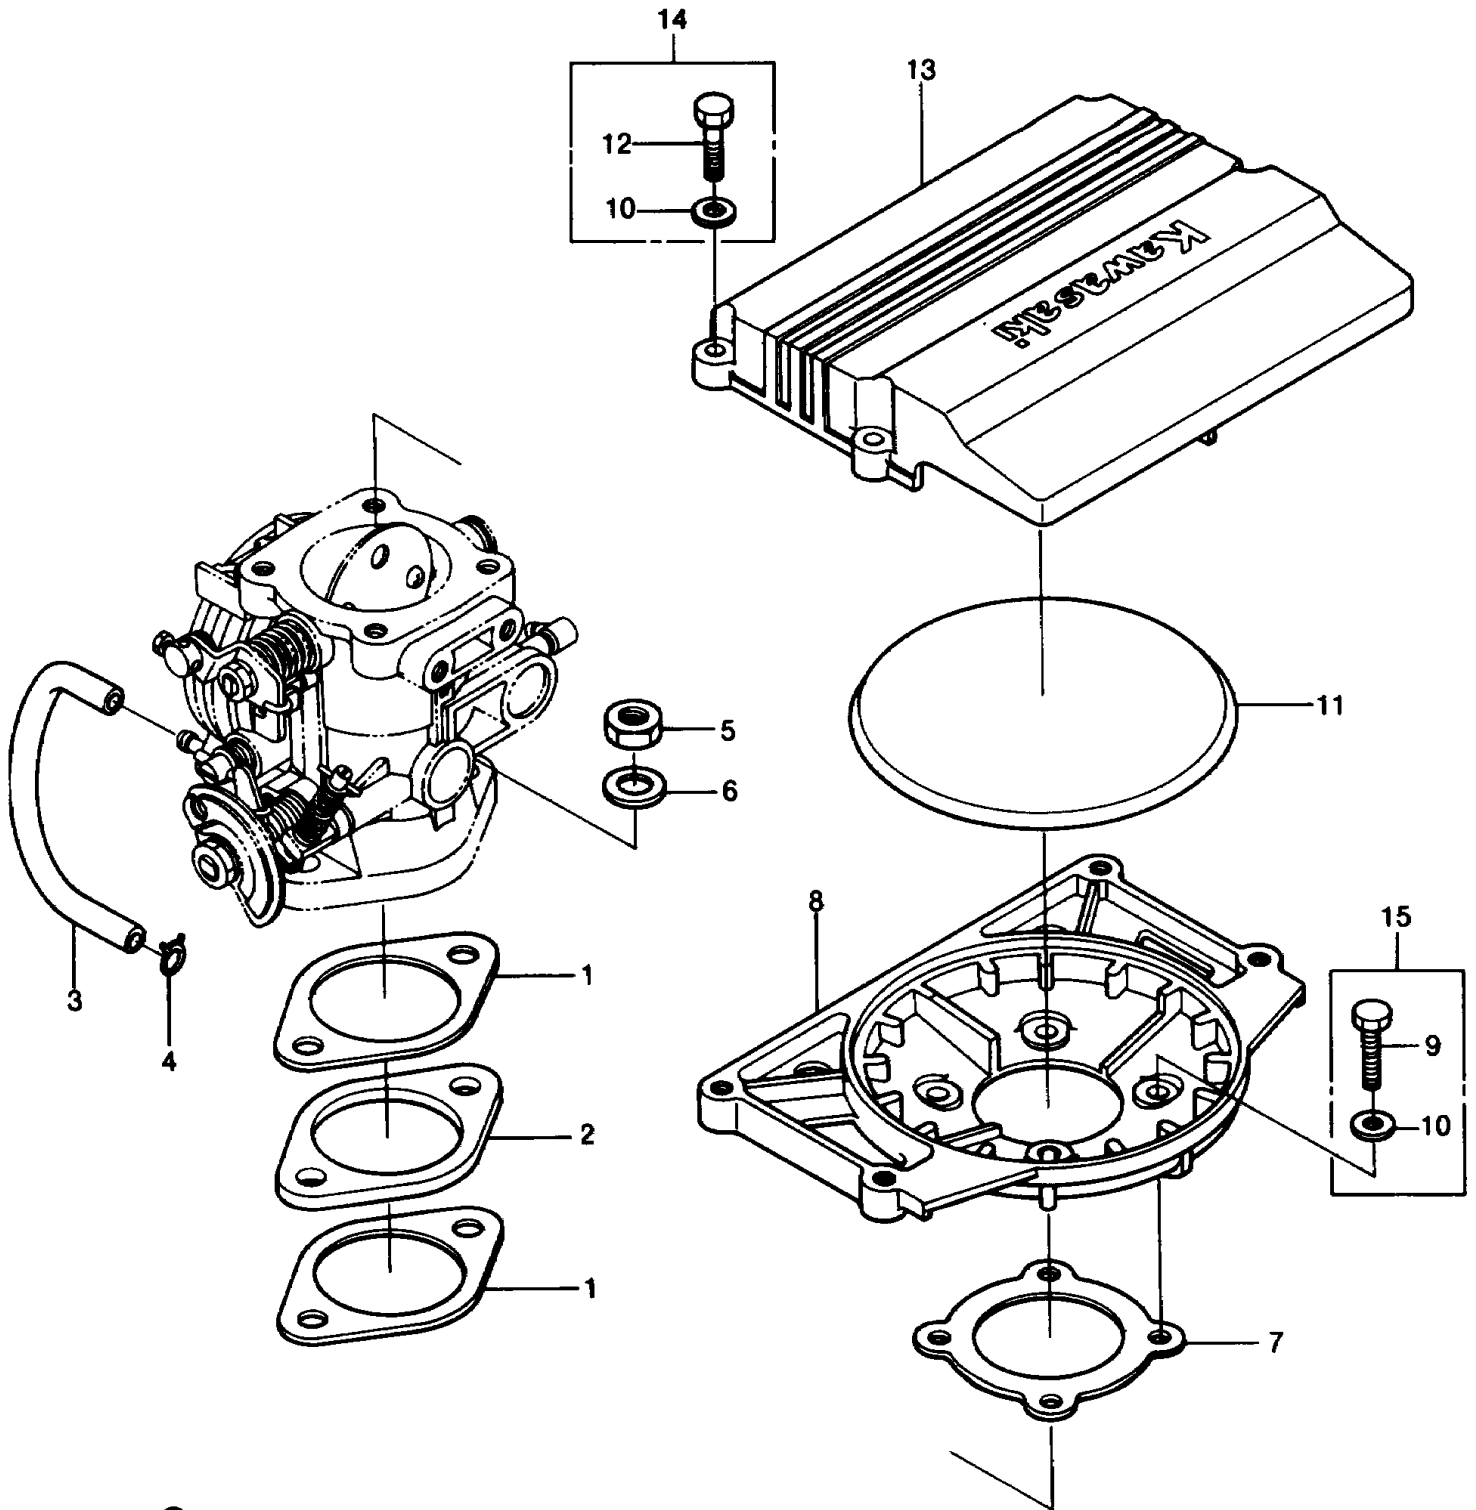

1988 JS550 PARTS DIAGRAM

FLAME ARRESTER

1988 JS550 PARTS LIST

FLAME ARRESTER

ITEM NAME	PART NUMBER	QUANTITY
WASHER-PLAIN-SMALL,6MM (Ref # 10)	410S0600	8
ARRESTER-FLAME (Ref # 11)	59006-2052	1
BOLT,6X25 (Ref # 12)	110R0625	4
COVER-INTAKE (Ref # 13)	59421-2052-YR	1
GASKET,INSULATOR (Ref # 1)	11009-3056	2
INSULATOR (Ref # 2)	16073-3007	1
TUBE,PULS (Ref # 3)	92059-518	1
CLAMP (Ref # 4)	92037-530	1
NUT-HEX,8MM (Ref # 5)	312R0800	2
WASHER-PLAIN-SMALL,8MM (Ref # 6)	410S0800	2
GASKET,ARRESTER CASE (Ref # 7)	11009-3057	1
CASE,ARRESTER (Ref # 8)	32099-2088-YR	1
BOLT,6X20 (Ref # 9)	92001-3039	4