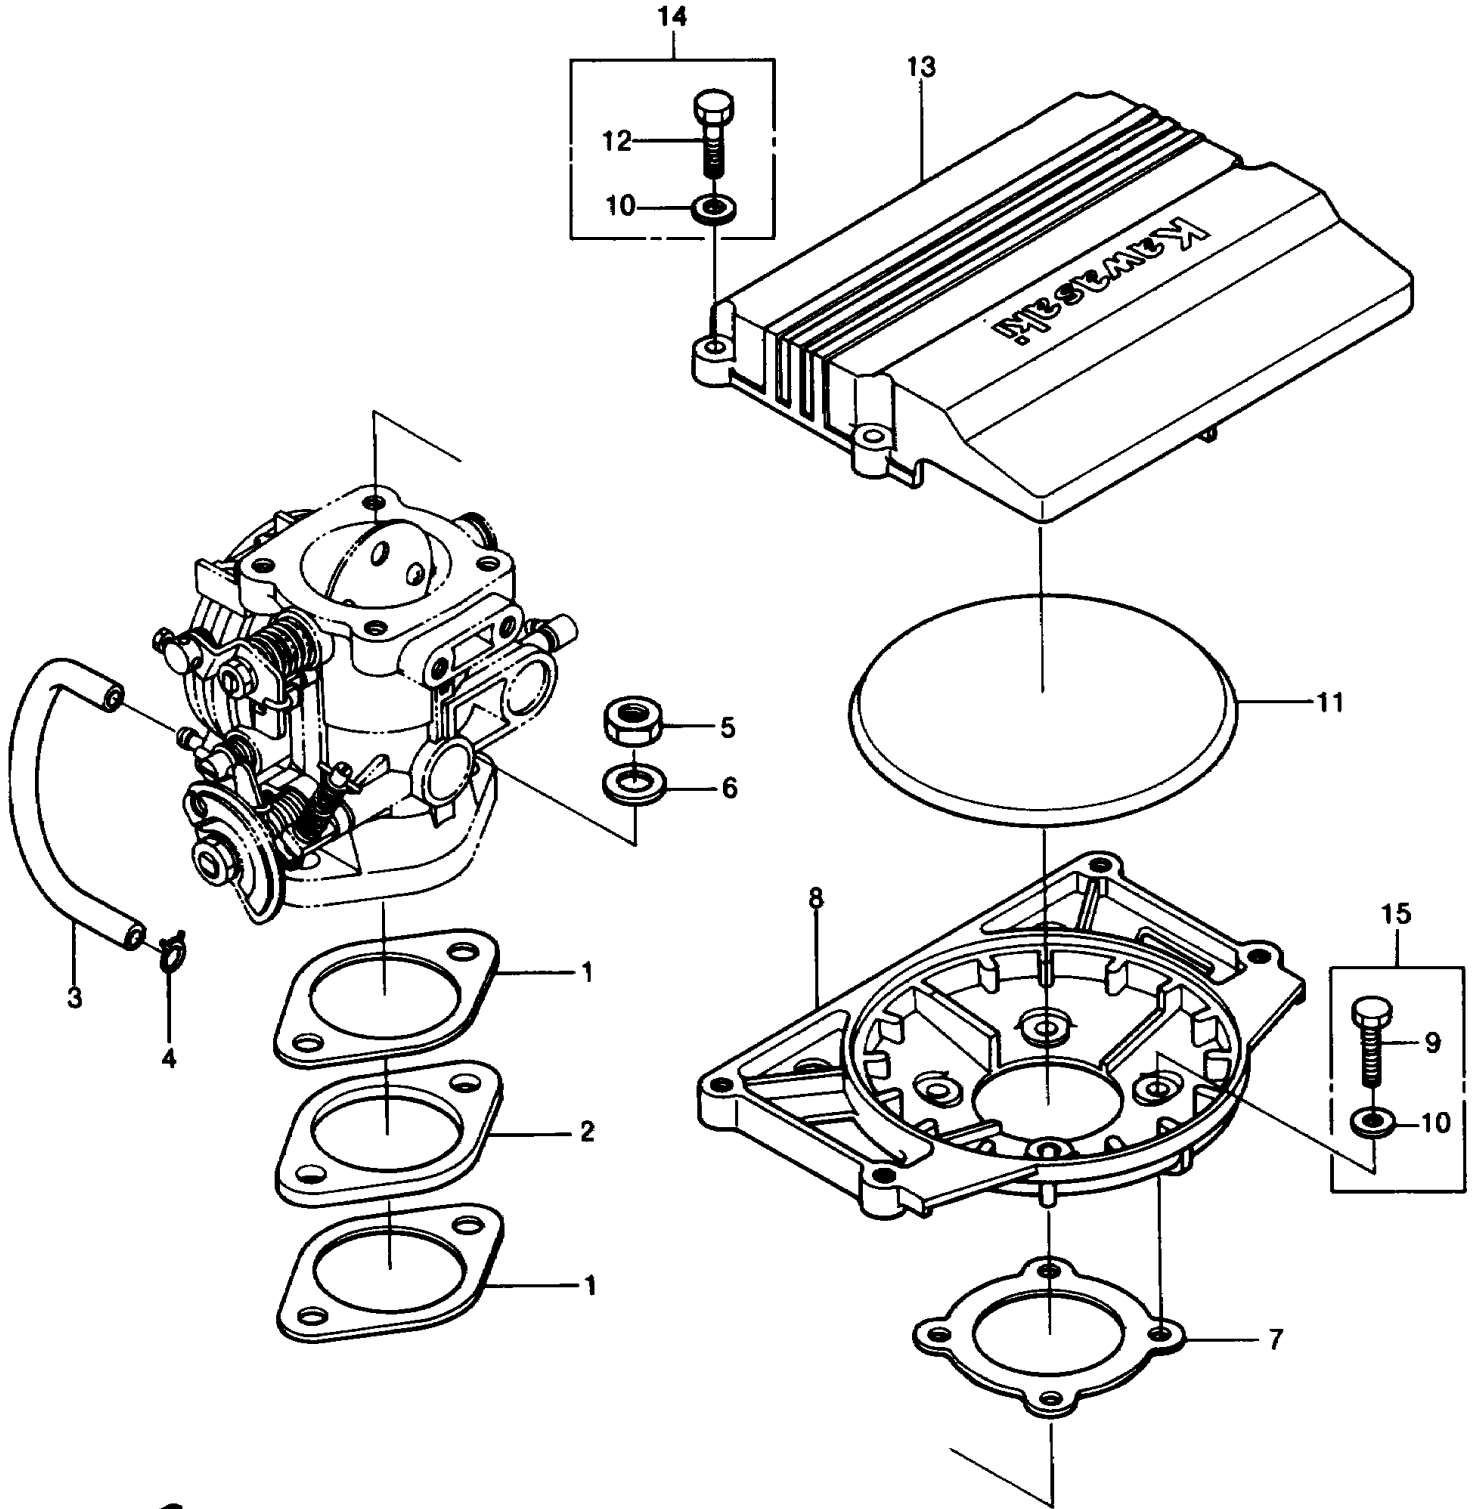

## 1986 JS550 PARTS DIAGRAM

FLAME ARRESTER

## 1986 JS550 PARTS LIST

### FLAME ARRESTER

ITEM NAME	PART NUMBER	QUANTITY
WASHER-PLAIN-SMALL,6MM (Ref # 10)	410S0600	1
ARRESTER-FLAME (Ref # 11)	59006-2052	1
BOLT,6X25 (Ref # 12)	110R0625	1
COVER-INTAKE (Ref # 13)	59421-2052-YR	1
GASKET,INSULATOR (Ref # 1)	11009-3056	1
INSULATOR (Ref # 2)	16073-3007	1
TUBE,PULS (Ref # 3)	92059-518	1
CLAMP (Ref # 4)	92037-530	1
NUT-HEX,8MM (Ref # 5)	312R0800	1
WASHER-PLAIN-SMALL,8MM (Ref # 6)	410S0800	1
GASKET,ARRESTER CASE (Ref # 7)	11009-3057	1
CASE,ARRESTER (Ref # 8)	32099-2088-YR	1
BOLT,6X20 (Ref # 9)	92001-3039	1