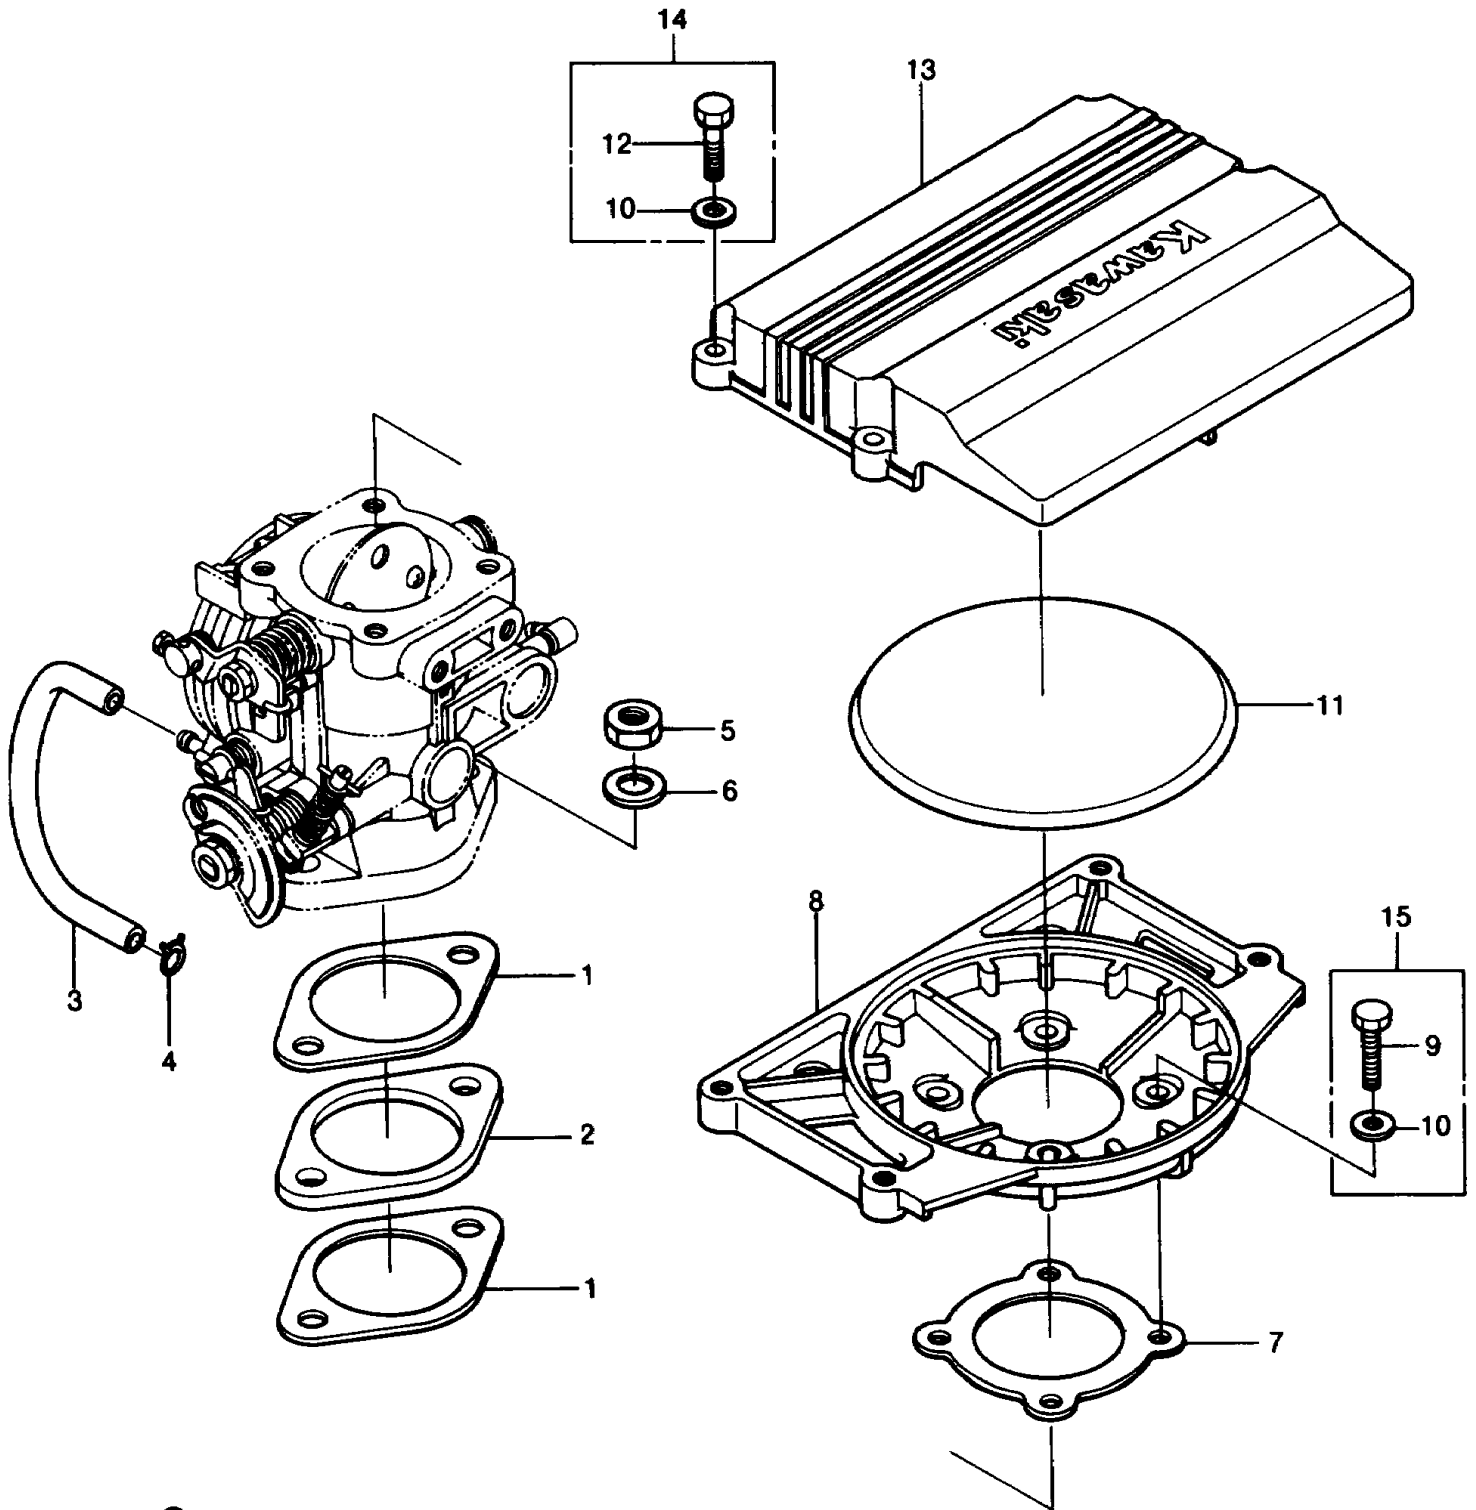

# 1986 JS550 PARTS DIAGRAM

FLAME ARRESTER

# 1986 JS550 PARTS LIST

## FLAME ARRESTER

ITEM NAME	PART NUMBER	QUANTITY
WASHER-PLAIN-SMALL,6MM (Ref # 10)	410S0600	8
ARRESTER-FLAME (Ref # 11)	59006-2052	1
BOLT,6X25 (Ref # 12)	110R0625	4
COVER-INTAKE (Ref # 13)	59421-2052-YR	1
GASKET,INSULATOR (Ref # 1)	11009-3056	2
INSULATOR (Ref # 2)	16073-3007	1
TUBE,PULS (Ref # 3)	92059-518	1
CLAMP (Ref # 4)	92037-530	1
NUT-HEX,8MM (Ref # 5)	312R0800	2
WASHER-PLAIN-SMALL,8MM (Ref # 6)	410S0800	2
GASKET,ARRESTER CASE (Ref # 7)	11009-3057	1
CASE,ARRESTER (Ref # 8)	32099-2088-YR	1
BOLT,6X20 (Ref # 9)	92001-3039	4