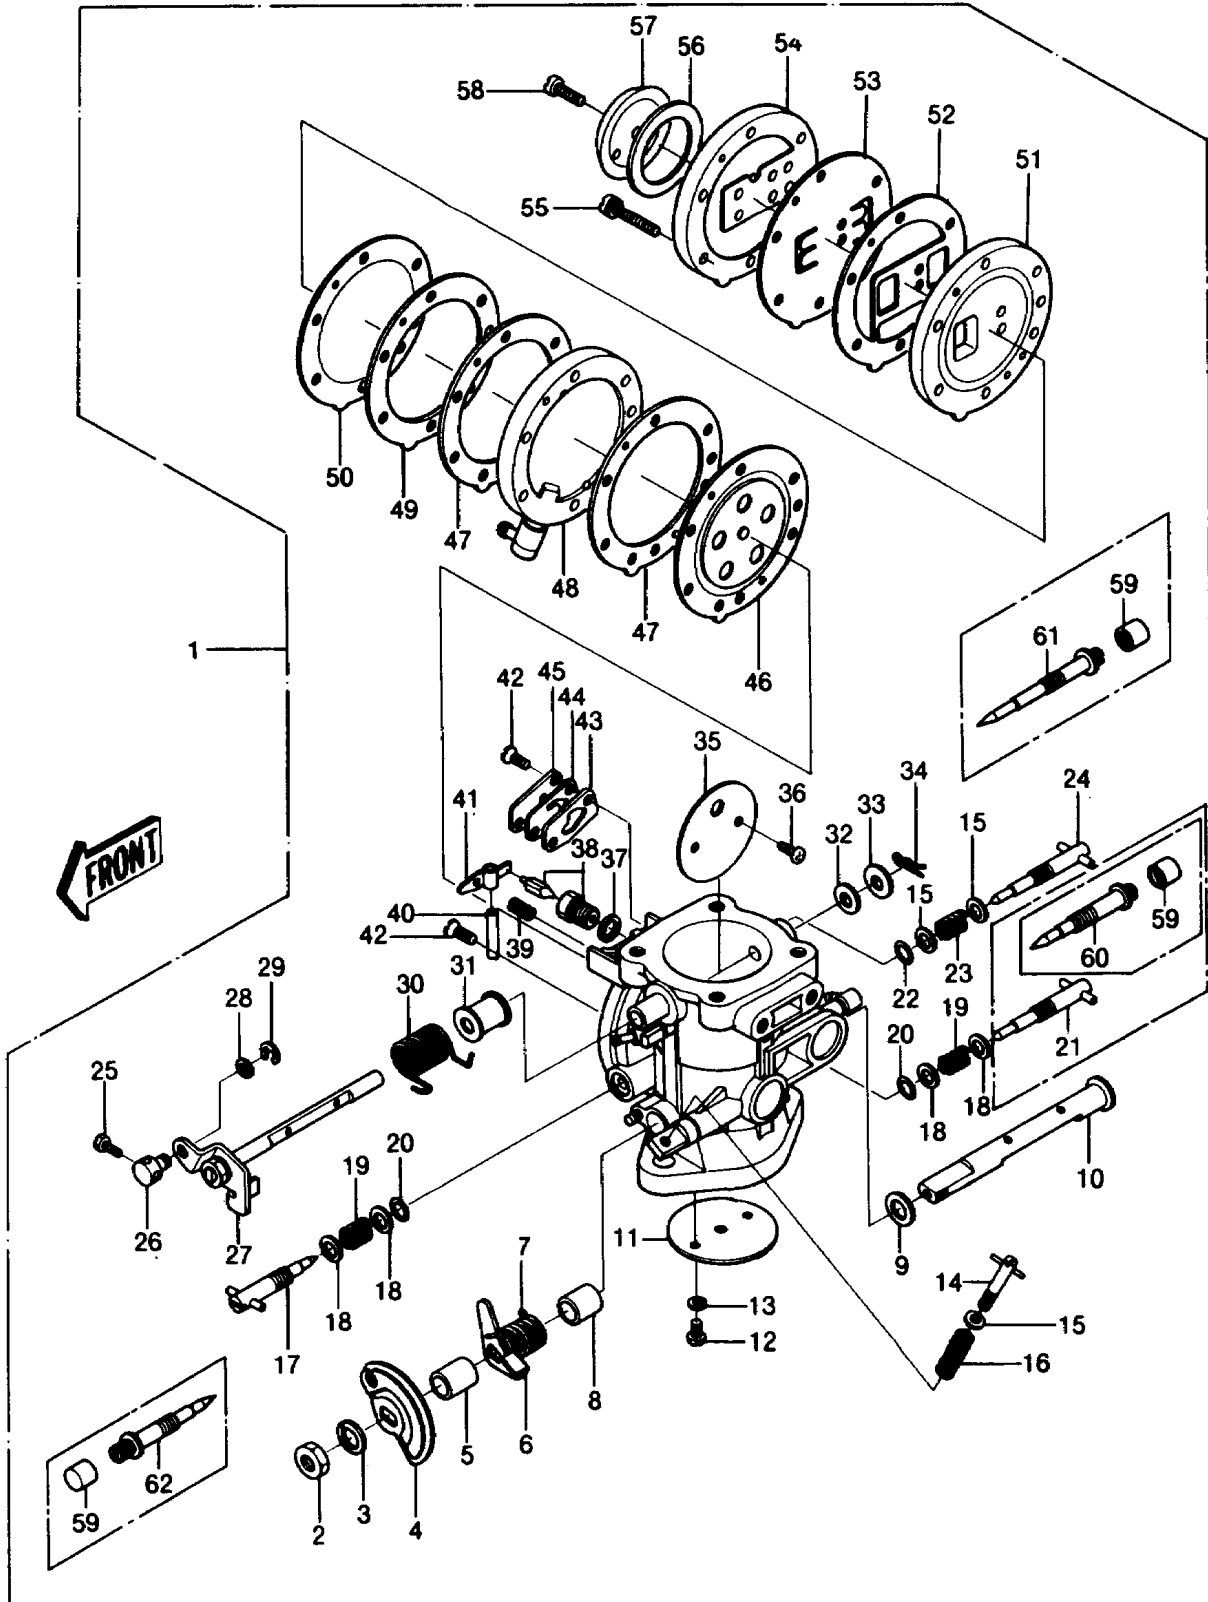

1986 JS550 PARTS DIAGRAM

CARBURETOR