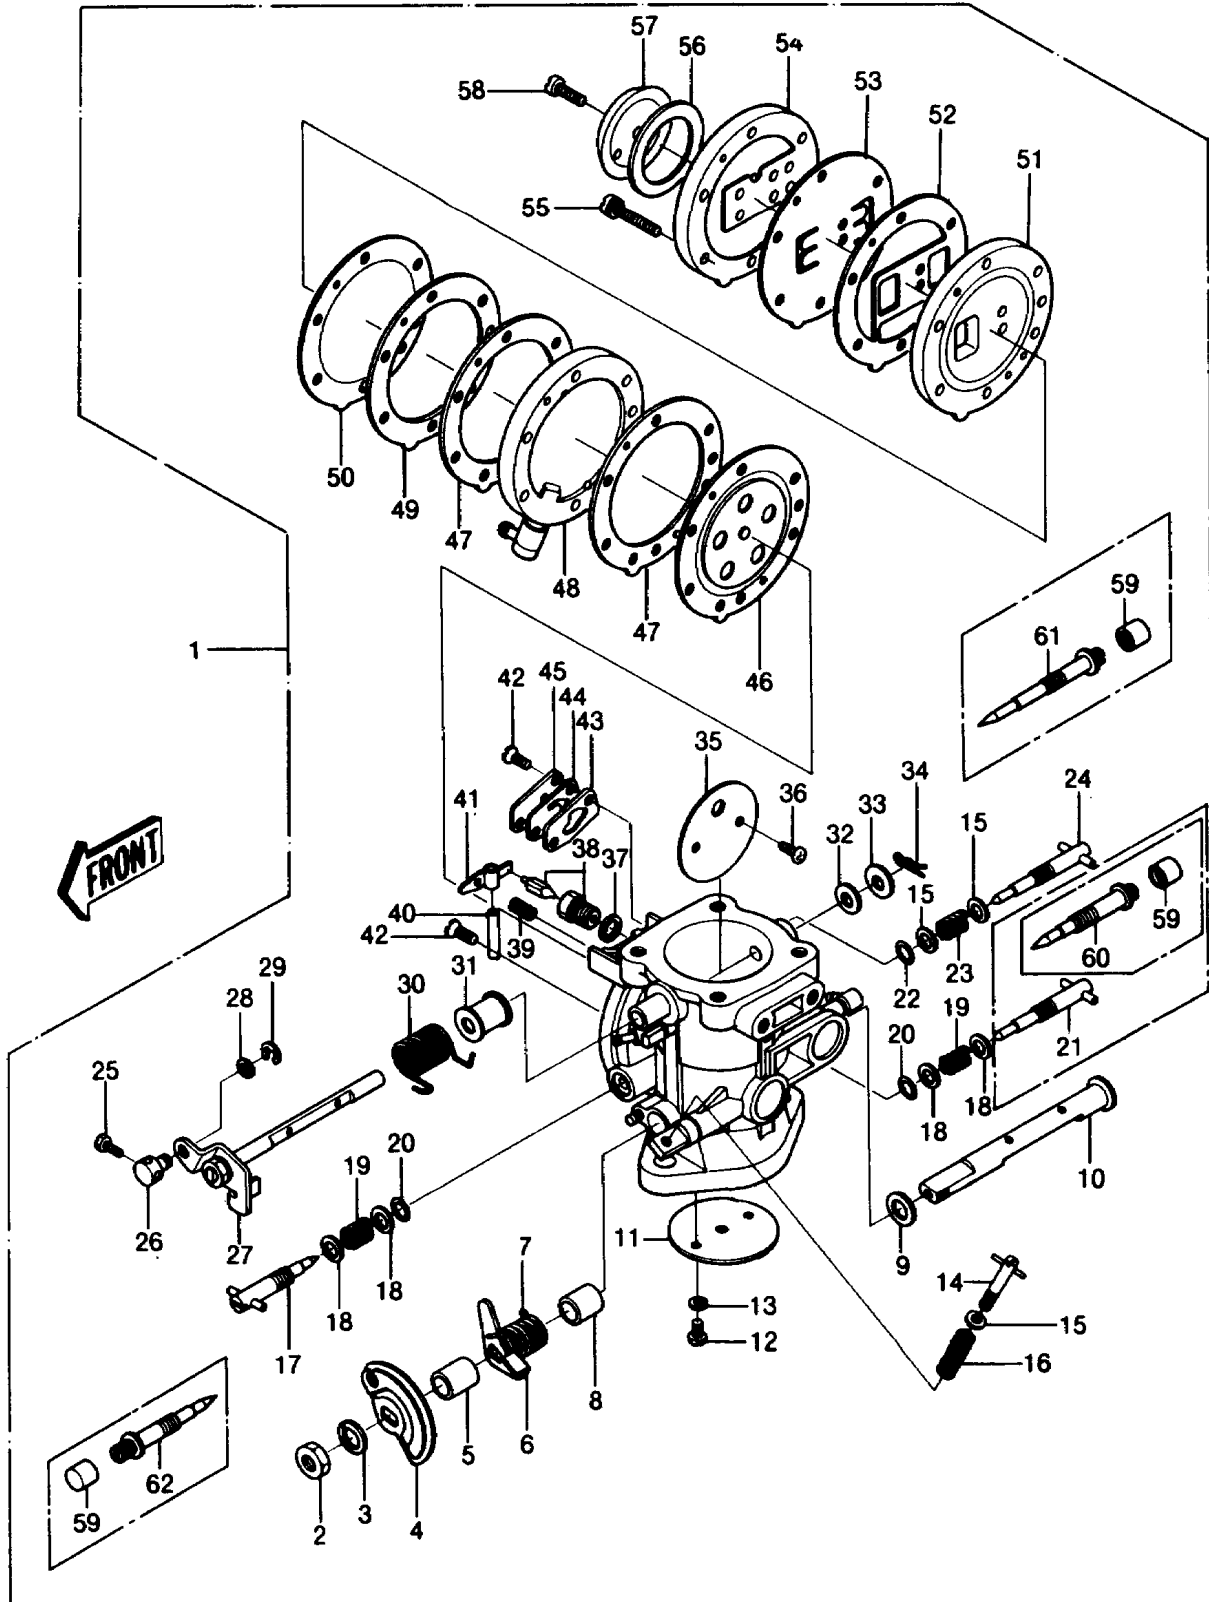

1986 JS550 PARTS DIAGRAM

CARBURETOR

1986 JS550 PARTS LIST

CARBURETOR

ITEM NAME	PART NUMBER	QUANTITY
SHAFT-CARBURETOR,THROTTLE (Ref # 10)	16041-2135	1
VALVE-THROTTLE (Ref # 11)	16025-2104	1
SCREW-PAN-CROS (Ref # 12)	220B0306	2
WASHER-SPRING,3MM (Ref # 13)	461F0300	2
SCREW,THROTTLE STOP (Ref # 14)	23013-2051	1
GASKET (Ref # 15)	92065-528	3
SPRING,THROTTLE CABLE BRACKET (Ref # 16)	16040-022	1
NEEDLE-JET,LOW SPEED (Ref # 17)	16009-3001	1
WASHER (Ref # 18)	92022-537	4
SPRING (Ref # 19)	92081-528	2
RING-O (Ref # 20)	92055-510	2
NEEDLE-JET,PILOT SCREW (Ref # 21)	16009-2092	1
RING-O (Ref # 22)	92055-511	1
SPRING (Ref # 23)	92081-534	1
NEEDLE-JET,HIGH SPEED (Ref # 24)	16009-3002	1
BOLT,4X8 (Ref # 25)	92001-3026	1
TERMINAL,CHOKE SHAFT (Ref # 26)	21169-3008	1
SHAFT-CARBURETOR,CHOKE (Ref # 27)	16041-2136	1
WASHER,PLAIN,NYLON (Ref # 28)	92022-3020	1
RING-SNAP,5MM,SUS304 (Ref # 29)	92033-3004	1
SPRING,CHOKE SHAFT (Ref # 30)	92081-2337	1
COLLAR,CHOKE SHAFT (Ref # 31)	92027-2097	1
PACKING,CHOKE SHAFT (Ref # 32)	11009-2465	1
WASHER,CHOKE SHAFT (Ref # 33)	92022-2221	1
PIN,SNAP (Ref # 34)	92043-2121	1
VALVE,CHOKE (Ref # 35)	16126-2114	1
SCREW,3X5 (Ref # 36)	92009-2208	2
GASKET,FLOAT VALVE SEAT (Ref # 37)	16029-004	1
VALVE-FLOAT,2.0MM (Ref # 38)	16030-2066	1