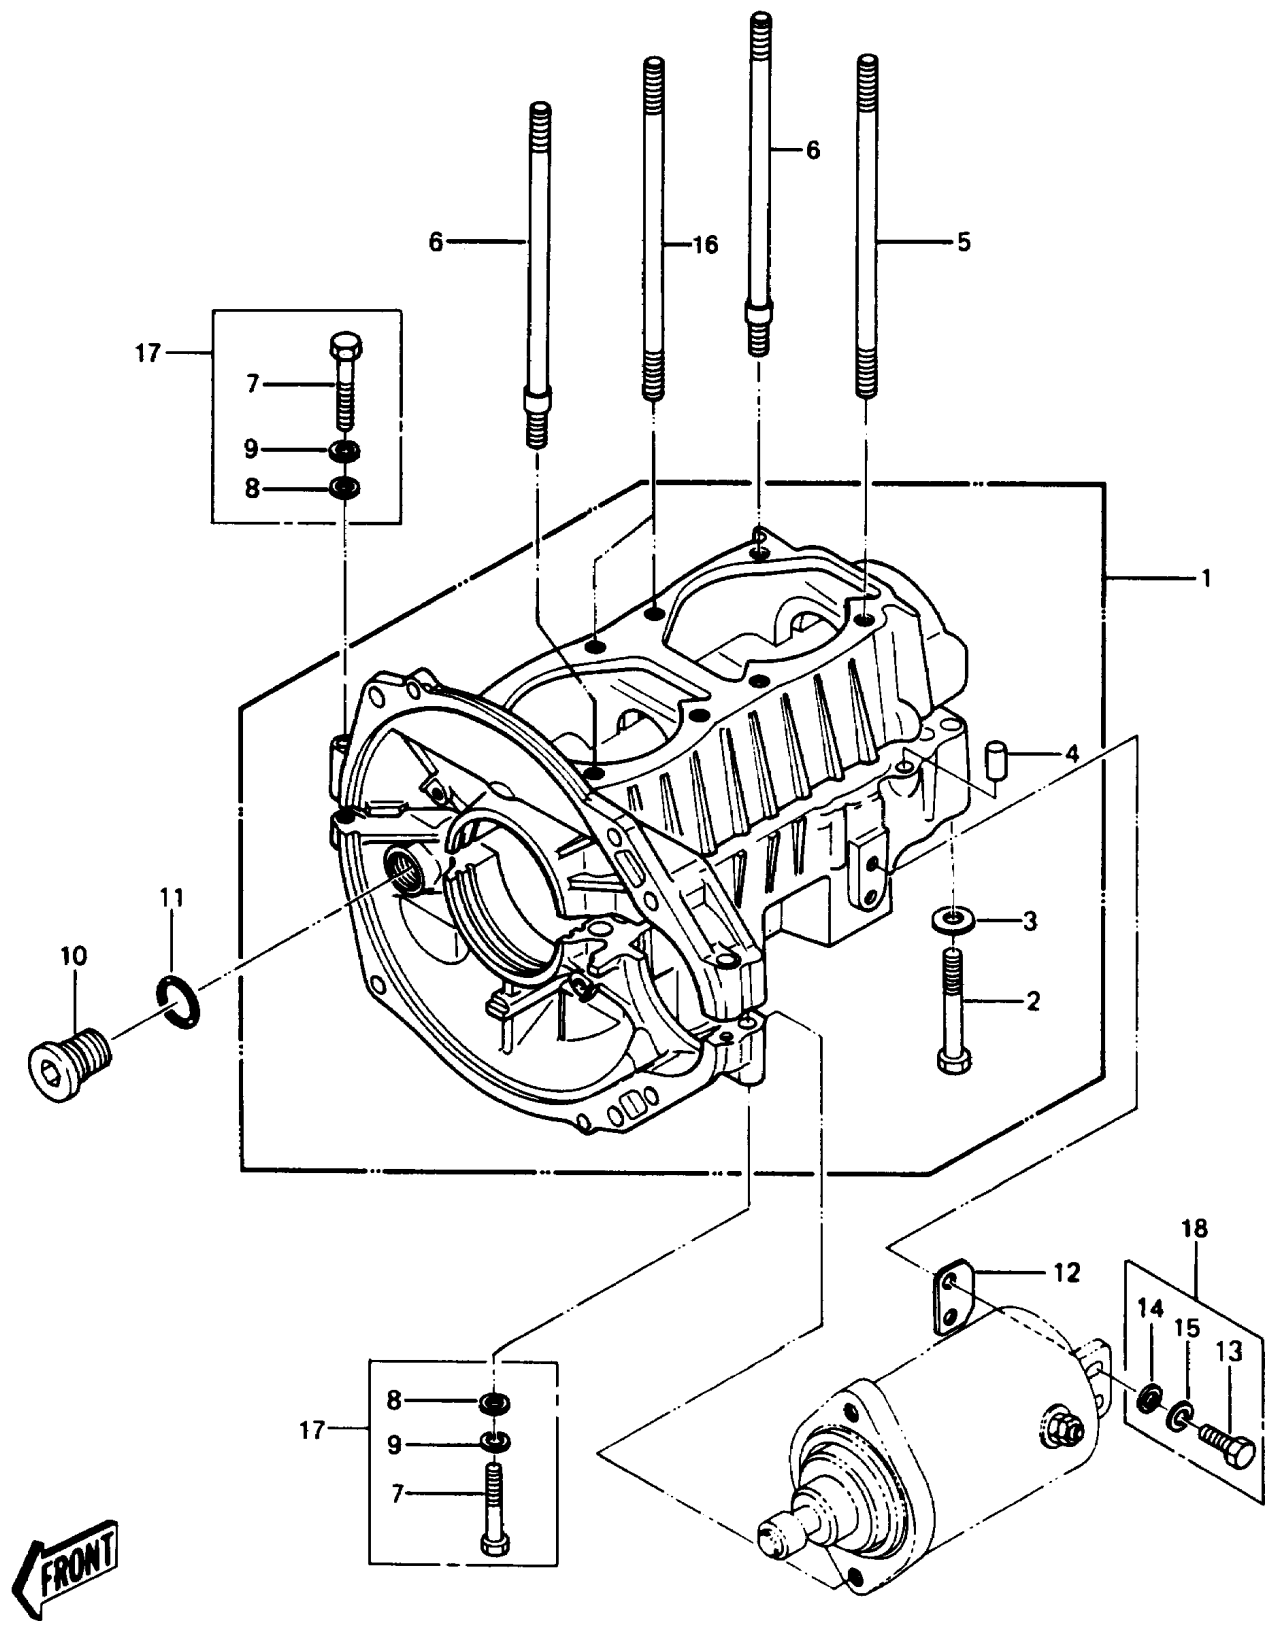

1986 JS550 PARTS DIAGRAM

CRANKCASE

1986 JS550 PARTS LIST

CRANKCASE

ITEM NAME	PART NUMBER	QUANTITY
JOINT (Ref # 10)	59071-516	1
O RING,16MM (Ref # 11)	670B2016	1
SHIM,STARTER,T=0.6 (Ref # 12A)	92025-3013	AR
SHIM,STARTER,T=0.8 (Ref # 12B)	92025-3014	AR
SHIM,STARTER,T=0.4 (Ref # 12)	92025-3012	AR
BOLT,6X20 (Ref # 13)	110R0620	2
WASHER-PLAIN-SMALL,6MM (Ref # 14)	410S0600	2
WASHER-SPRING,6MM (Ref # 15)	461S0600	2
STUD,8X170 (Ref # 16)	92004-2084	2
SET-CRANKCASE (Ref # 1)	14001-3027-YR	1
BOLT,8X60 (Ref # 2)	92001-3033	10
WASHER-PLAIN-SMALL,8MM (Ref # 3)	410S0800	10
PIN,DOWEL,6.3X8X14 (Ref # 4)	92042-007	2
STUD,8X167 (Ref # 5)	92004-507	4
STUD,8X167 (Ref # 6)	92004-3020	2
BOLT,6X40 (Ref # 7)	110R0640	3
WASHER-PLAIN-SMALL,6MM (Ref # 8)	410S0600	3
WASHER-SPRING,6MM (Ref # 9)	461S0600	3