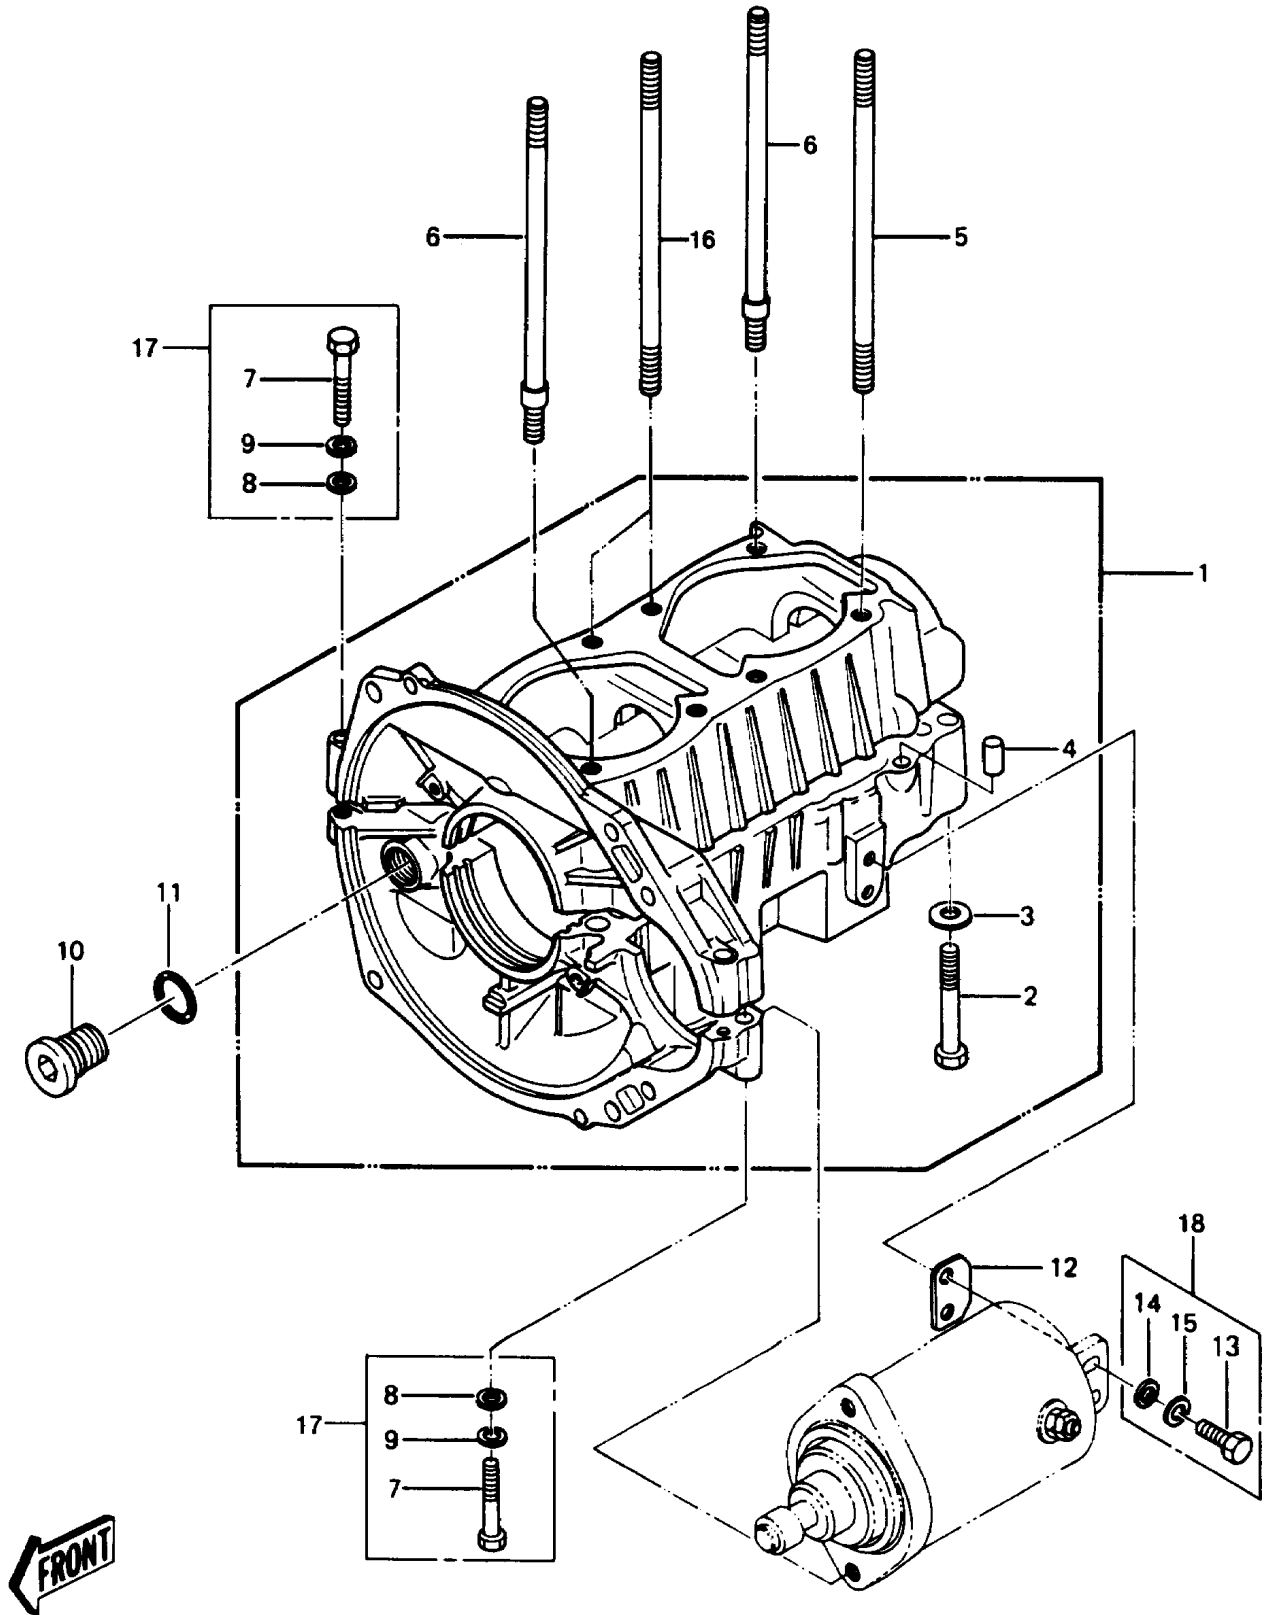

1986 JS550 PARTS DIAGRAM

CRANKCASE

1986 JS550 PARTS LIST

CRANKCASE

ITEM NAME	PART NUMBER	QUANTITY
JOINT (Ref # 10)	59071-516	1
O RING,16MM (Ref # 11)	670B2016	1
SHIM,STARTER,T=0.6 (Ref # 12A)	92025-3013	1
SHIM,STARTER,T=0.8 (Ref # 12B)	92025-3014	1
SHIM,STARTER,T=0.4 (Ref # 12)	92025-3012	1
BOLT,6X20 (Ref # 13)	110R0620	1
WASHER-PLAIN-SMALL,6MM (Ref # 14)	410S0600	2
WASHER-SPRING,6MM (Ref # 15)	461S0600	2
STUD,8X170 (Ref # 16)	92004-2084	1
SET-CRANKCASE (Ref # 1)	14001-3027-YR	1
BOLT,8X60 (Ref # 2)	92001-3033	1
WASHER-PLAIN-SMALL,8MM (Ref # 3)	410S0800	1
PIN,DOWEL,6.3X8X14 (Ref # 4)	92042-007	1
STUD,8X167 (Ref # 5)	92004-507	1
STUD,8X167 (Ref # 6)	92004-3020	1
BOLT,6X40 (Ref # 7)	110R0640	1