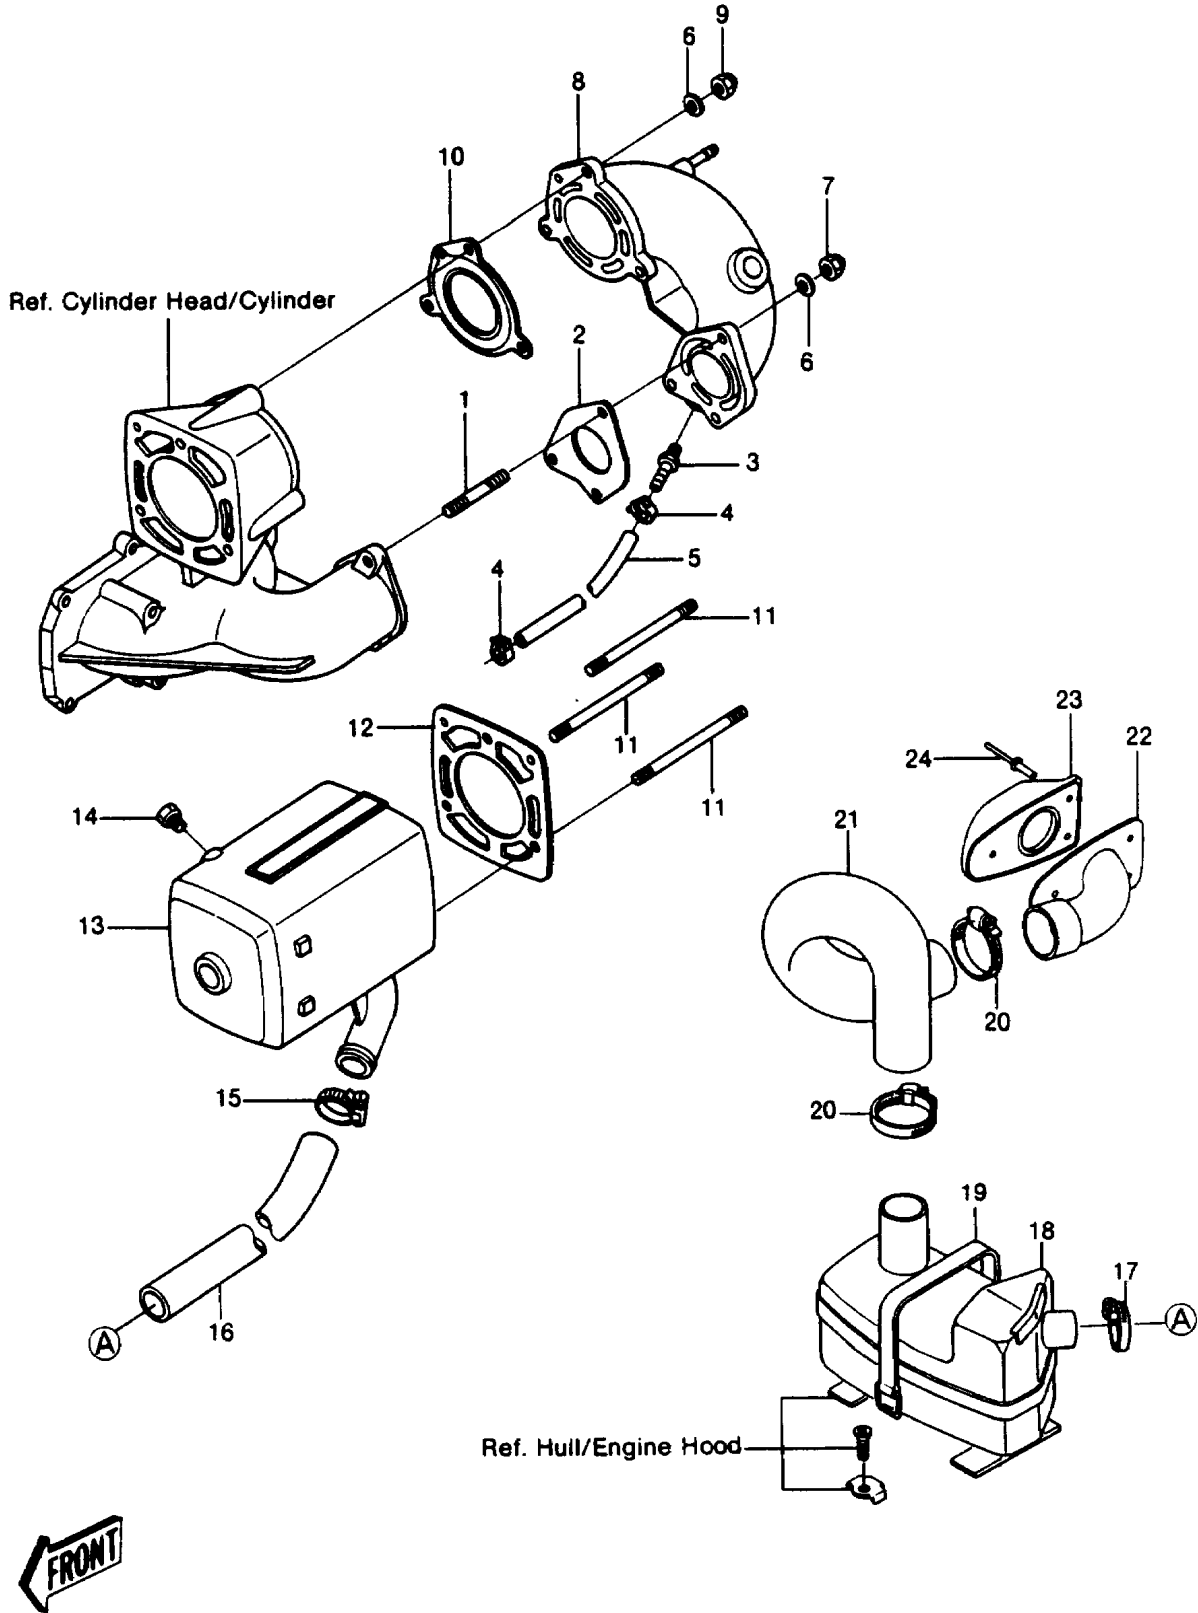

# 1988 JS550 PARTS DIAGRAM

# 1988 JS550 PARTS LIST

## MUFFLER

ITEM NAME	PART NUMBER	QUANTITY
GASKET,EXHAUST PIPE,RR (Ref # 10)	11009-2462	1
BOLT-STUD,8X120 (Ref # 11)	172R08120	3
GASKET,MUFFLER (Ref # 12)	11009-2446	1
MUFFLER-COMP (Ref # 13)	49070-2339-YR	1
PLUG,CYLINDER HEAD (Ref # 14)	92066-3001	1
CLAMP (Ref # 15)	92037-509	1
TUBE,39X455 (Ref # 16)	92059-2178	1
CLAMP (Ref # 17)	92037-509	1
MUFFLER-COMP,WATER BOX (Ref # 18A)	49070-3713	1
MUFFLER-COMP,WATER BOX (Ref # 18)	49070-3702	1
BAND (Ref # 19)	92072-511	2
CLAMP (Ref # 20)	92037-509	2
TUBE,EXHAUST (Ref # 21)	92059-3722	1
PIPE-TAIL (Ref # 22)	59156-3702	1
COVER-EXHAUST PIPE (Ref # 23)	49107-3701	1
RIVET (Ref # 24)	92039-3002	3
STUD,8X27.5 (Ref # 1)	92004-3022	3
GASKET,EXHAUST PIPE,FR (Ref # 2)	11009-2461	1
FITTING,HOSE (Ref # 3)	92005-3001	1
CLAMP (Ref # 4)	92037-504	2
TUBE,9X385 (Ref # 5)	92059-2177	1
WASHER-PLAIN-SMALL,8MM (Ref # 6)	410S0800	6
NUT,CAP,8MM (Ref # 7)	92015-3003	3
PIPE-COMP-EXHAUST (Ref # 8)	49062-2053-YR	1
NUT,CAP,8MM (Ref # 9)	92015-3003	3