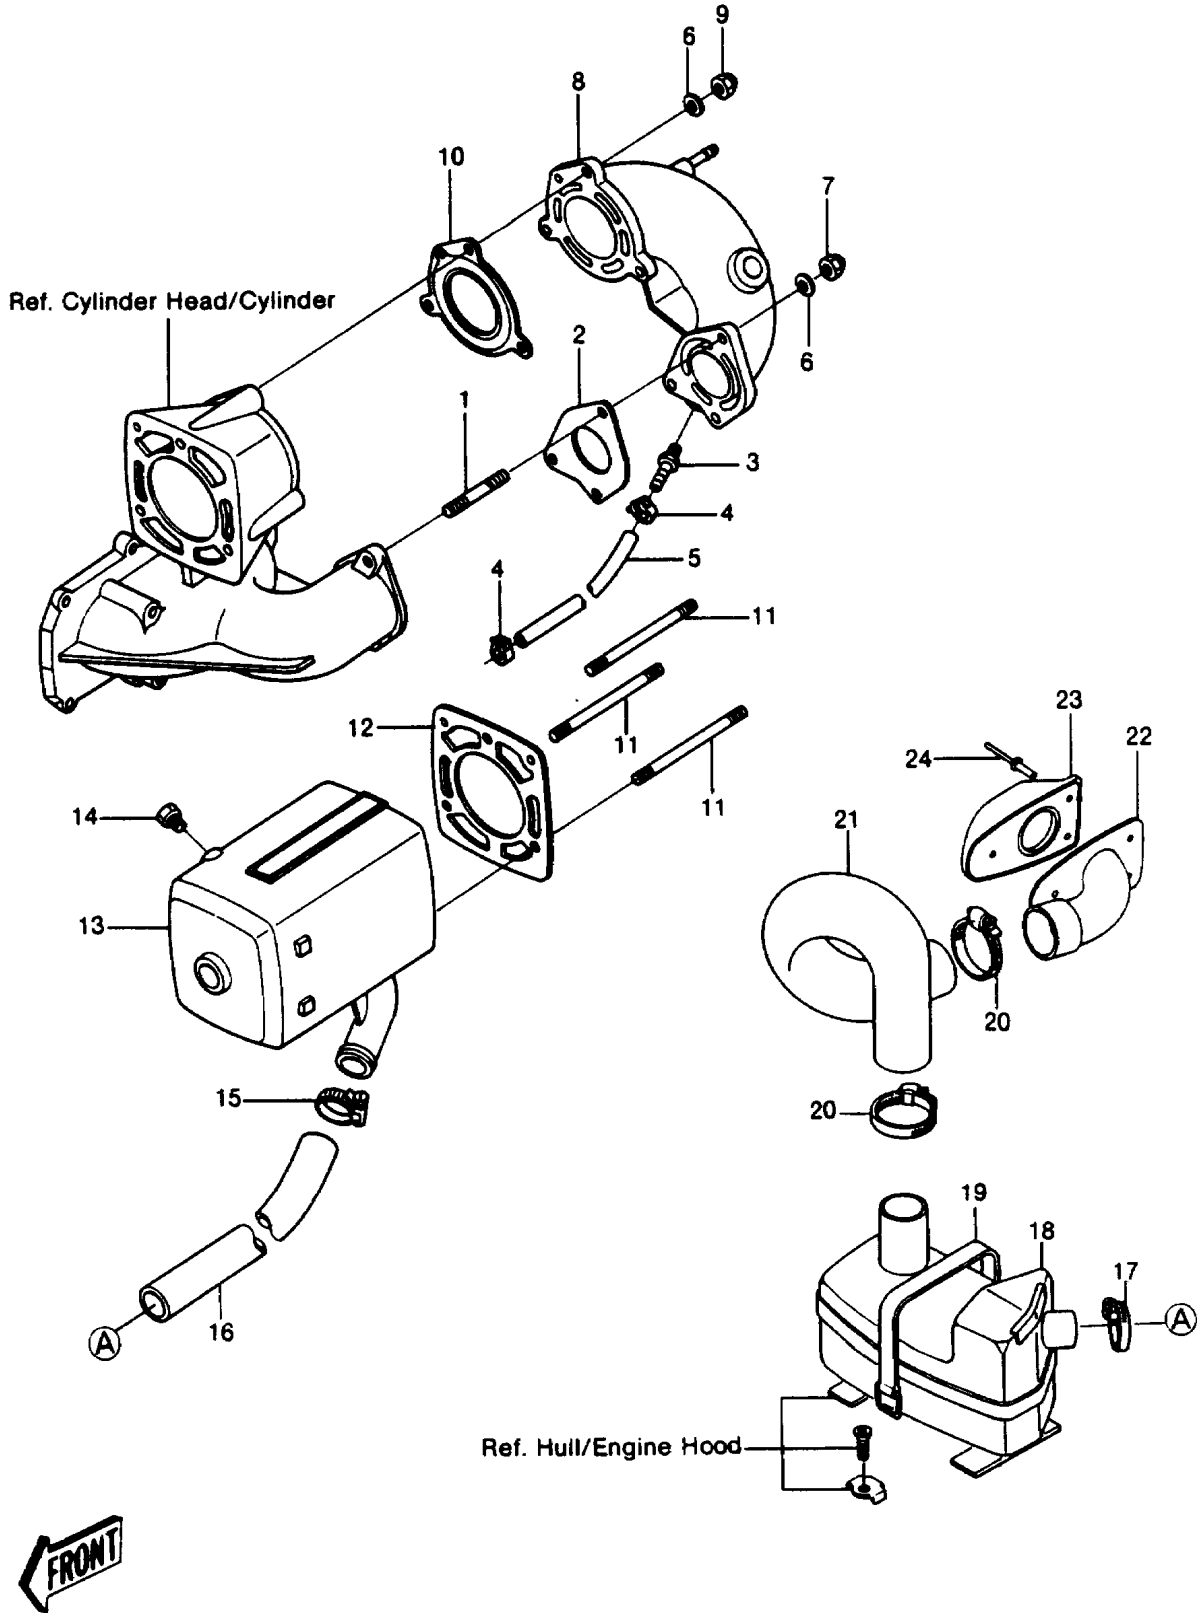

1986 JS550 PARTS DIAGRAM

MUFFLER

1986 JS550 PARTS LIST

MUFFLER

ITEM NAME	PART NUMBER	QUANTITY
GASKET,EXHAUST PIPE,RR (Ref # 10)	11009-2462	1
BOLT-STUD,8X120 (Ref # 11)	172R08120	3
GASKET,MUFFLER (Ref # 12)	11009-2446	1
MUFFLER-COMP (Ref # 13)	49070-2339-YR	1
PLUG,CYLINDER HEAD (Ref # 14)	92066-3001	1
CLAMP (Ref # 15)	92037-509	1
TUBE,39X455 (Ref # 16)	92059-2178	1
CLAMP (Ref # 17)	92037-509	1
MUFFLER-COMP,WATER BOX (Ref # 18)	49070-3702	1
BAND (Ref # 19)	92072-511	2
CLAMP (Ref # 20)	92037-509	2
TUBE,EXHAUST (Ref # 21)	92059-3722	1
PIPE-TAIL (Ref # 22)	59156-3702	1
COVER-EXHAUST PIPE (Ref # 23)	49107-3701	1
RIVET (Ref # 24)	92039-3002	3
STUD,8X27.5 (Ref # 1)	92004-3022	3
GASKET,EXHAUST PIPE,FR (Ref # 2)	11009-2461	1
FITTING,HOSE (Ref # 3)	92005-3001	1
CLAMP (Ref # 4)	92037-504	2
TUBE,9X385 (Ref # 5)	92059-2177	1
WASHER-PLAIN-SMALL,8MM (Ref # 6)	410S0800	6
NUT,CAP,8MM (Ref # 7)	92015-3003	3
PIPE-COMP-EXHAUST (Ref # 8)	49062-2053-YR	1
NUT,CAP,8MM (Ref # 9)	92015-3003	3