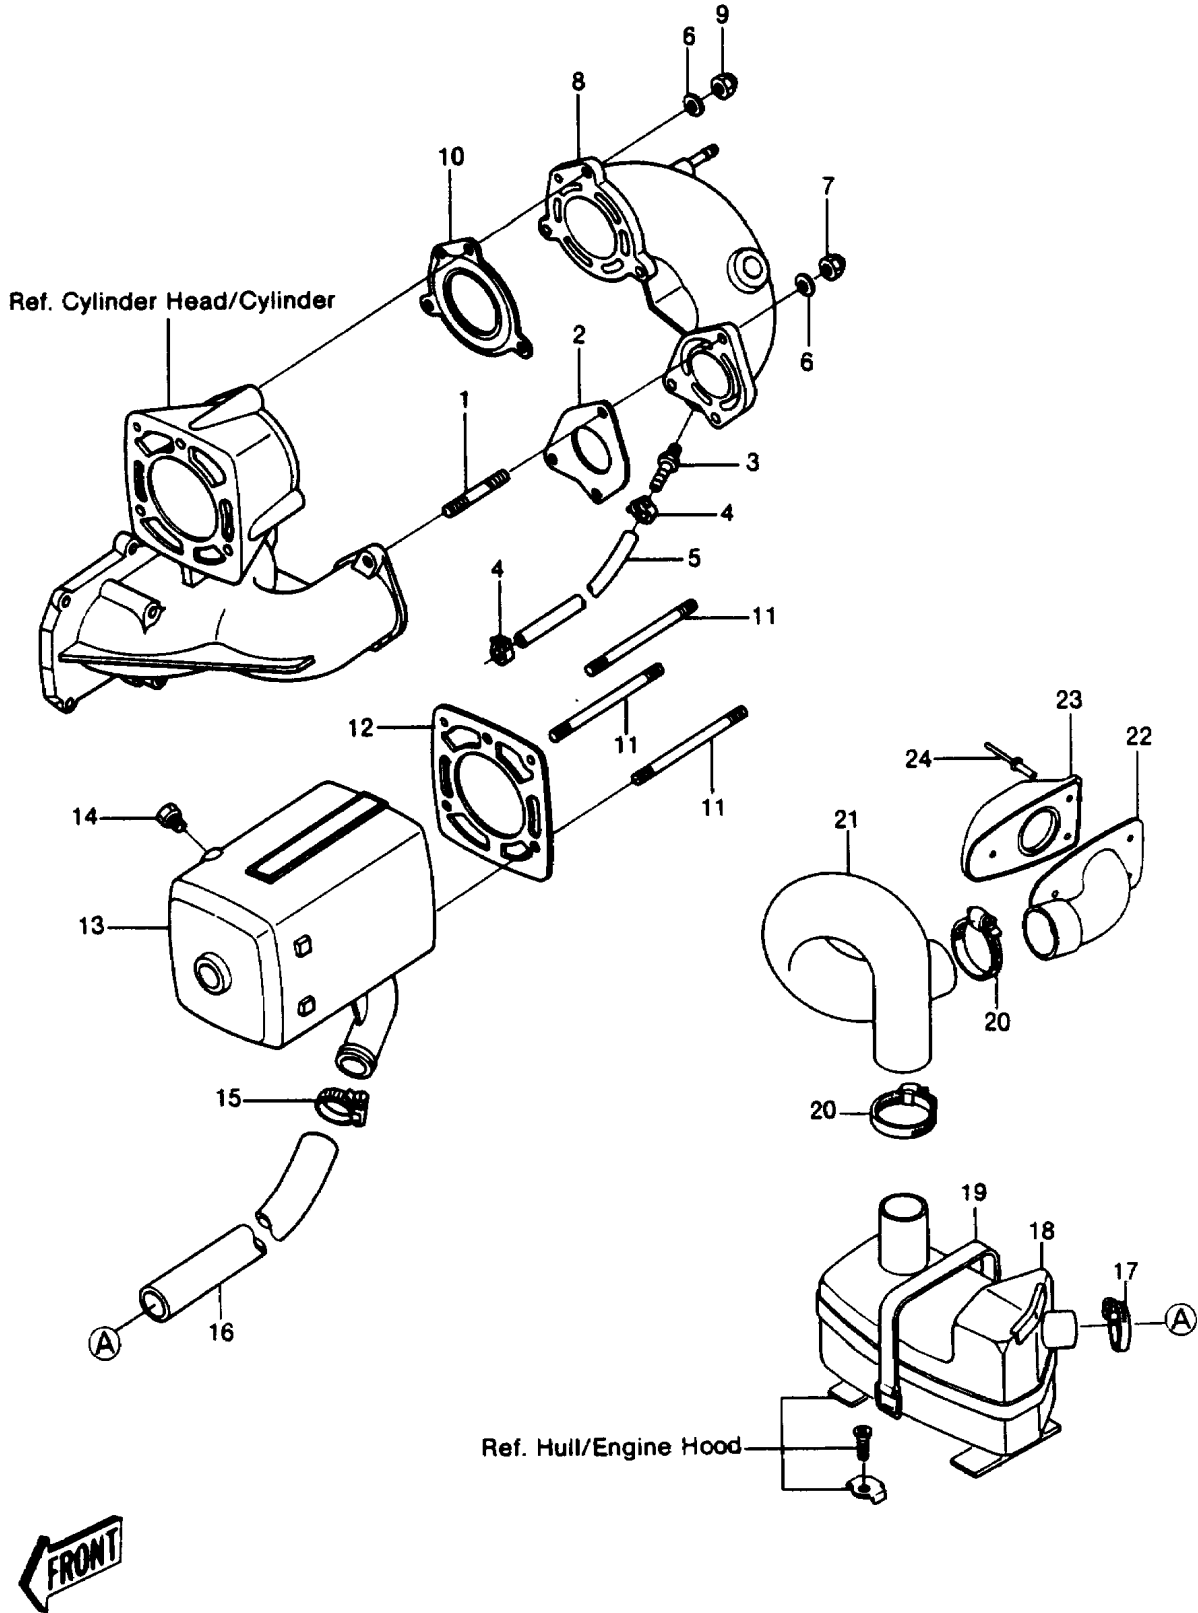

1986 JS550 PARTS DIAGRAM

MUFFLER

1986 JS550 PARTS LIST

MUFFLER

ITEM NAME	PART NUMBER	QUANTITY
GASKET,EXHAUST PIPE,RR (Ref # 10)	11009-2462	1
BOLT-STUD,8X120 (Ref # 11)	172R08120	1
GASKET,MUFFLER (Ref # 12)	11009-2446	1
MUFFLER-COMP (Ref # 13)	49070-2339-YR	1
PLUG,CYLINDER HEAD (Ref # 14)	92066-3001	1
CLAMP (Ref # 15)	92037-509	3
TUBE,39X455 (Ref # 16)	92059-2178	1
MUFFLER-COMP,WATER BOX (Ref # 18)	49070-3702	1
BAND (Ref # 19)	92072-511	1
TUBE,EXHAUST (Ref # 21)	92059-3722	1
PIPE-TAIL (Ref # 22)	59156-3702	1
COVER-EXHAUST PIPE (Ref # 23)	49107-3701	1
RIVET (Ref # 24)	92039-3002	1
STUD,8X27.5 (Ref # 1)	92004-3022	1
GASKET,EXHAUST PIPE,FR (Ref # 2)	11009-2461	1
FITTING,HOSE (Ref # 3)	92005-3001	1
CLAMP (Ref # 4)	92037-504	1
TUBE,9X385 (Ref # 5)	92059-2177	1
WASHER-PLAIN-SMALL,8MM (Ref # 6)	410S0800	1
NUT,CAP,8MM (Ref # 7)	92015-3003	2
PIPE-COMP-EXHAUST (Ref # 8)	49062-2053-YR	1