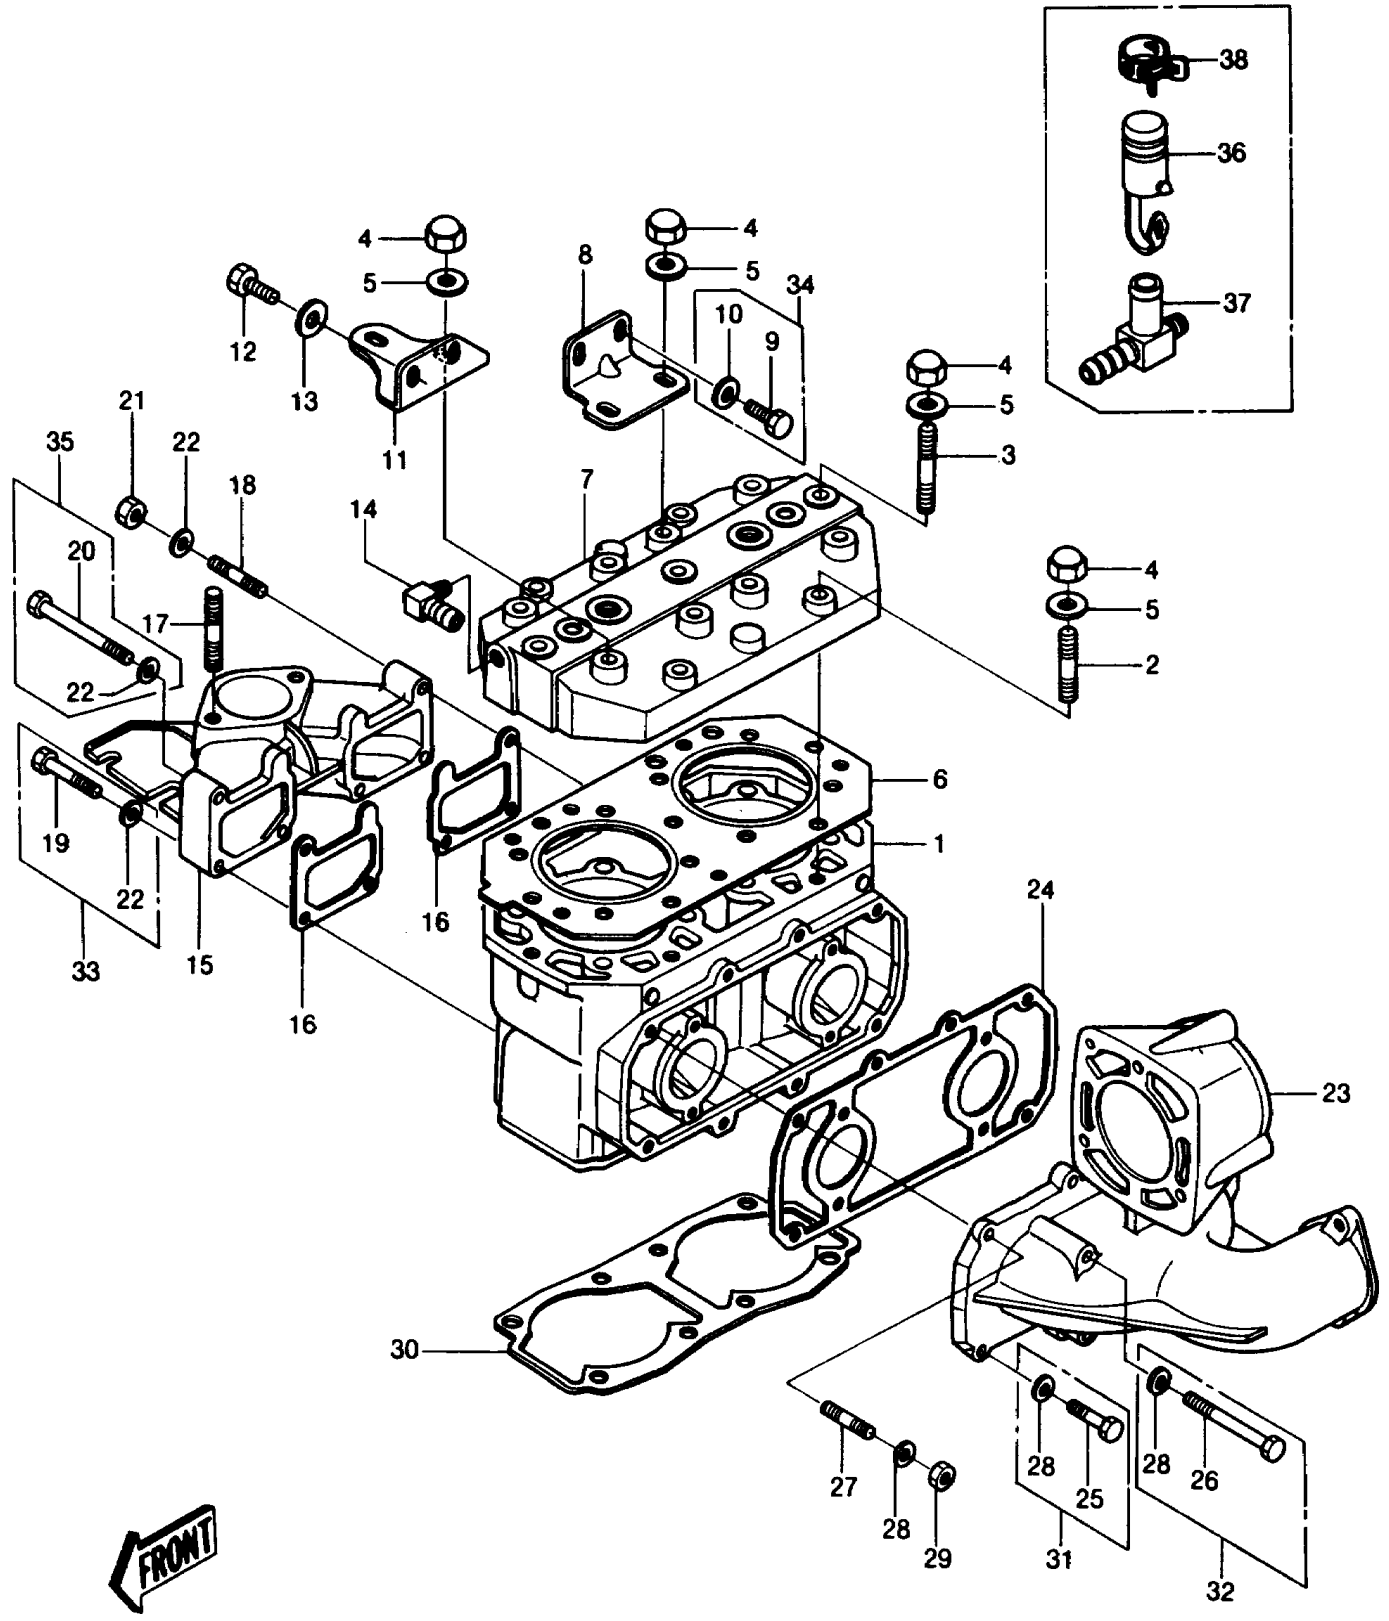

# 1986 JS550 PARTS DIAGRAM

## CYLINDER HEAD/CYLINDER

# 1986 JS550 PARTS LIST

## CYLINDER HEAD/CYLINDER

ITEM NAME	PART NUMBER	QUANTITY
WASHER-PLAIN,6MM (Ref # 10)	411S0600	2
BRACKET,MUFFLER (Ref # 11)	11044-2075	1
BOLT,8X18 (Ref # 12)	92002-2288	2
WASHER-PLAIN,8MM (Ref # 13)	411S0800	2
ELBOW (Ref # 14)	52014-3002	1
MANIFOLD-INTAKE (Ref # 15)	59076-2052-YR	1
GASKET,INTAKE (Ref # 16)	16062-510	2
STUD,8X27.5 (Ref # 17)	92004-3022	2
BOLT-STUD,6X35 (Ref # 18)	171R0635	1
BOLT,6X35 (Ref # 19)	110R0635	3
BOLT,6X70 (Ref # 20)	110R0670	2
NUT-HEX,6MM (Ref # 21)	311R0600	1
WASHER-PLAIN-SMALL,6MM (Ref # 22)	410S0600	6
MANIFOLD-EXHAUST (Ref # 23)	59081-2051-YR	1
GASKET,EXHAUST MANIFOLD (Ref # 24)	11009-3023	1
BOLT,6X25 (Ref # 25)	110R0625	5
BOLT,6X70 (Ref # 26)	110R0670	5
BOLT-STUD,6X25 (Ref # 27)	171R0625	2
WASHER-PLAIN-SMALL,6MM (Ref # 28)	410S0600	12
NUT-HEX,6MM (Ref # 29)	311R0600	2
GASKET,CYLINDER (Ref # 30)	11009-3054	1
CYLINDER-ENGINE (Ref # 1)	11005-2099-YR	1
STUD,8X42 (Ref # 2)	92004-3016	4
STUD,8X50 (Ref # 3)	92004-3017	3
NUT,CAP,8MM (Ref # 4)	92015-3003	15
WASHER-PLAIN,8MM (Ref # 5)	411S0800	15
GASKET-HEAD (Ref # 6)	11004-3024	1
HEAD-COMP-CYLINDER (Ref # 7)	11008-2059-YR	1
BRACKET,CARBURETOR (Ref # 8)	11044-2074	1