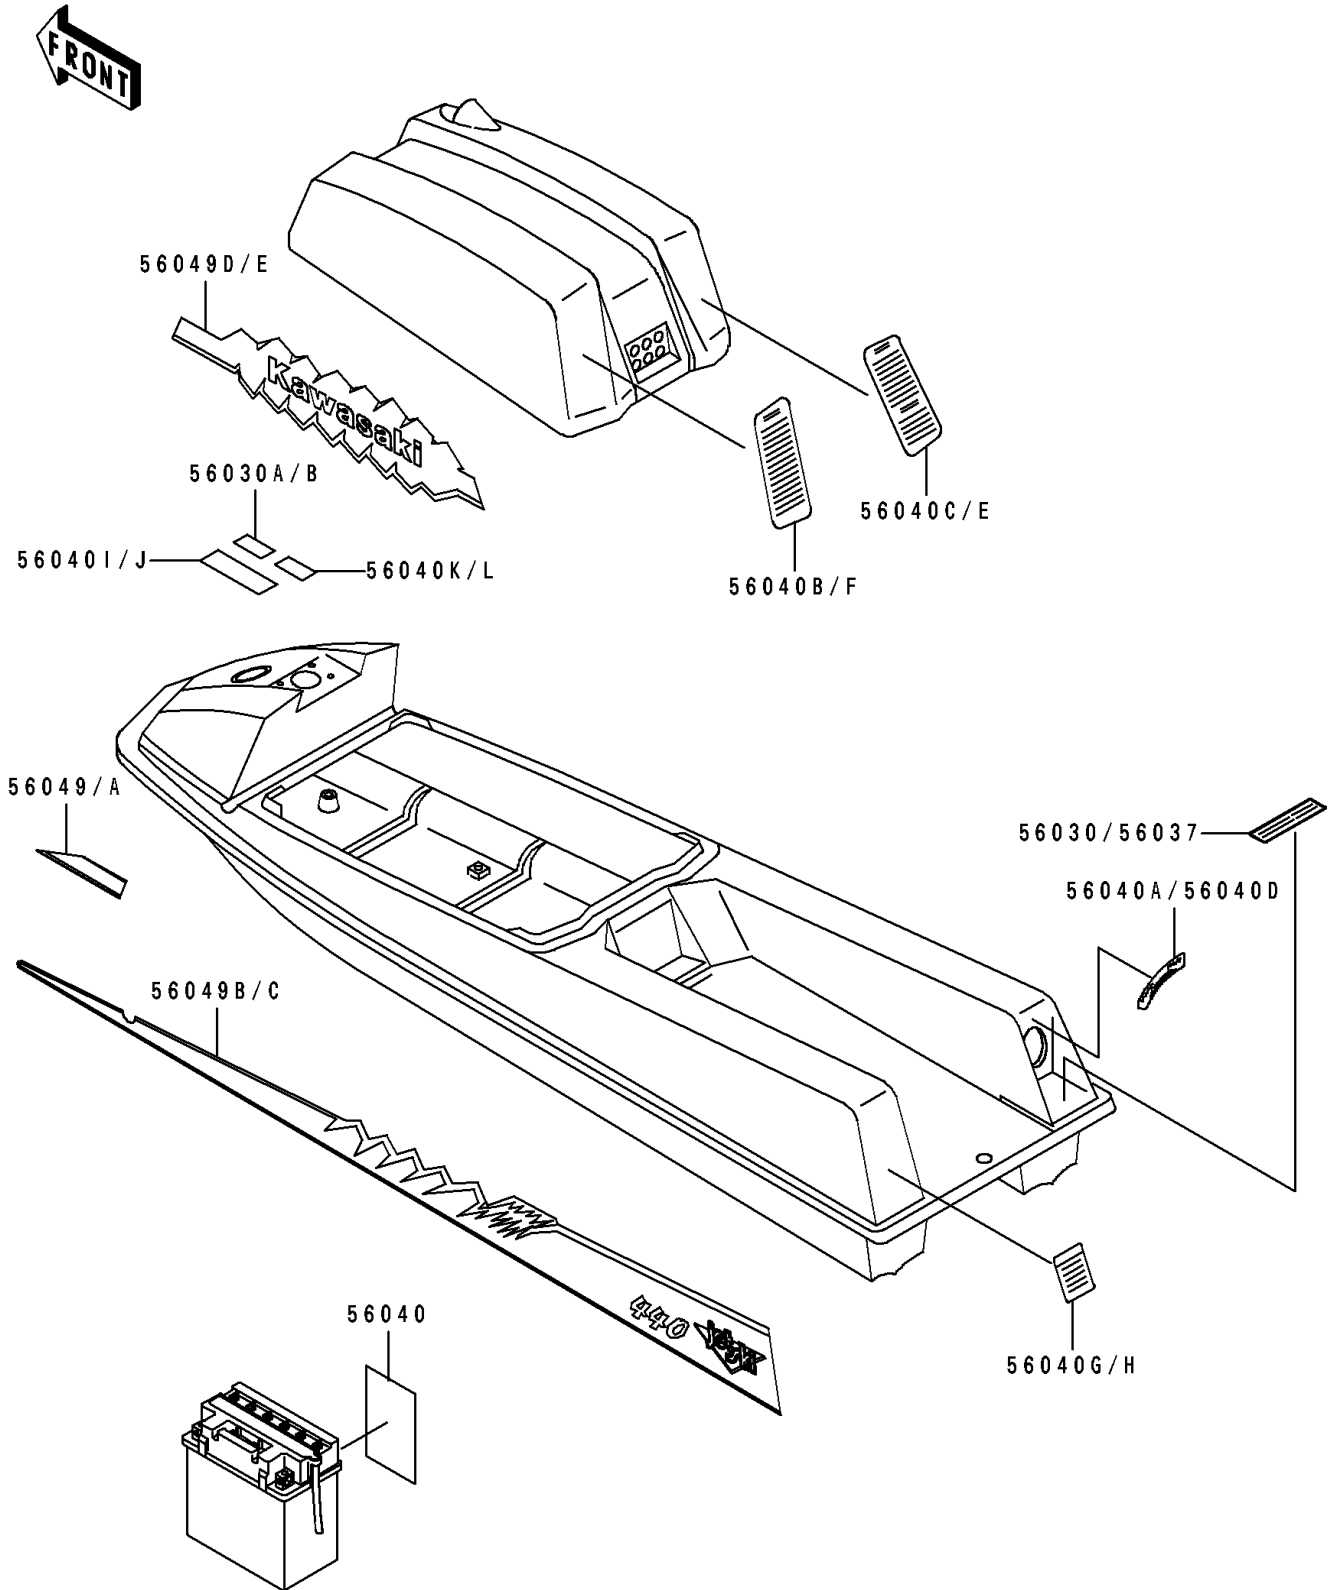

1992 JS440 PARTS DIAGRAM

Label

F 3183

1992 JS440 PARTS LIST

Label

ITEM NAME	PART NUMBER	QUANTITY
LABEL,OIL RECOMMENDED (Ref # 56030A)	56030-3761	1
LABEL,FIRE EXTINGUISHER (Ref # 56037)	56022-506	1
LABEL-WARNING,CAP (Ref # 56040A)	56040-3705	1
LABEL-WARNING,SAFETY (Ref # 56040B)	56040-3820	1
LABEL-WARNING,SAFETY (Ref # 56040C)	56040-3821	1
LABEL-WARNING,IMPORTANT SAFETY (Ref # 56040G)	56040-3871	1
LABEL-WARNING,FUEL SUPPLY (Ref # 56040I)	56040-3902	1
LABEL-WARNING,FUEL CAUTION (Ref # 56040K)	56040-3906	1
PATTERN,DECK,FR,LH (Ref # 56049)	56049-1739	1
PATTERN,DECK,FR,RH (Ref # 56049A)	56049-1740	1
PATTERN,DECK,RR,LH (Ref # 56049B)	56049-1741	1
PATTERN,DECK,RR,RH (Ref # 56049C)	56049-1742	1
PATTERN,ENGINE HOOD,LH (Ref # 56049D)	56049-1743	1
PATTERN,ENGINE HOOD,RH (Ref # 56049E)	56049-1744	1