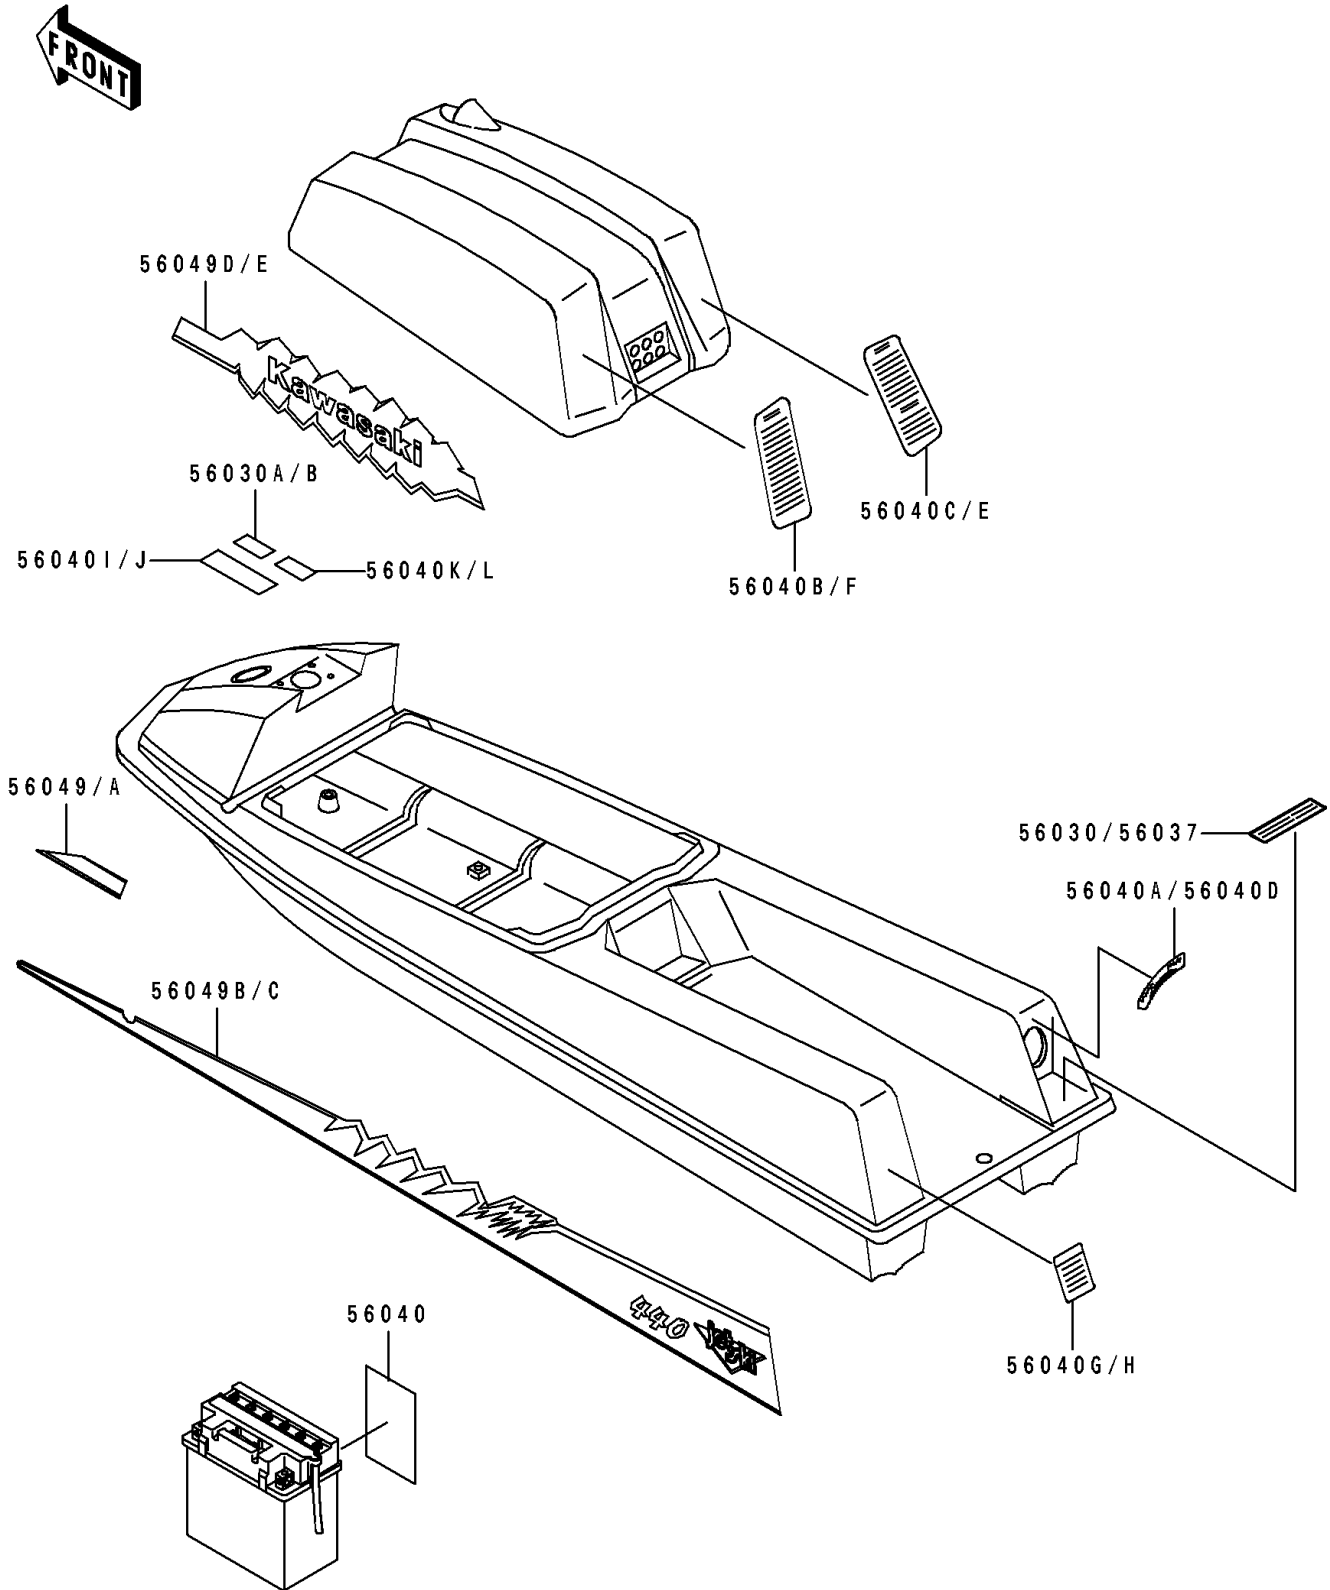

1991 JS440 PARTS DIAGRAM

Label

F 3183

1991 JS440 PARTS LIST

Label

ITEM NAME	PART NUMBER	QUANTITY
LABEL,FIRE EXTINGUISHER(FRENCH) (Ref # 56030)	56030-3725	1
LABEL,OIL RECOMMENDED (Ref # 56030A)	56030-3761	1
LABEL,OIL RECOMMENDED(FRENCH) (Ref # 56030B)	56030-3765	1
LABEL,FIRE EXTINGUISHER (Ref # 56037)	56022-506	1
LABEL,BATTERY CAUTION(FRENCH) (Ref # 56040)	56040-1106	1
LABEL-WARNING,CAP (Ref # 56040A)	56040-3705	1
LABEL-WARNING,SAFETY (Ref # 56040B)	56040-3820	1
LABEL-WARNING,SAFETY (Ref # 56040C)	56040-3821	1
LABEL,FIRE EXTINGUISHER(FRENCH) (Ref # 56040D)	56040-3843	1
LABEL,SAFETY(FRENCH) (Ref # 56040E)	56040-3844	1
LABEL,SAFETY(FRENCH) (Ref # 56040F)	56040-3850	1
LABEL-WARNING,IMPORTANT SAFETY (Ref # 56040G)	56040-3871	1
LABEL,NOZZLE CHECK(FRENCH) (Ref # 56040H)	56040-3877	1
LABEL-WARNING,FUEL SUPPLY (Ref # 56040I)	56040-3902	1
LABEL,FUEL SUPPLY(FRENCH) (Ref # 56040J)	56040-3904	1
LABEL-WARNING,FUEL CAUTION (Ref # 56040K)	56040-3906	1
LABEL,FUEL CAUTION(FRENCH) (Ref # 56040L)	56040-3907	1
PATTERN,DECK,FR,LH (Ref # 56049)	56049-1739	1
PATTERN,DECK,FR,RH (Ref # 56049A)	56049-1740	1
PATTERN,DECK,RR,LH (Ref # 56049B)	56049-1741	1
PATTERN,DECK,RR,RH (Ref # 56049C)	56049-1742	1
PATTERN,ENGINE HOOD,LH (Ref # 56049D)	56049-1743	1
PATTERN,ENGINE HOOD,RH (Ref # 56049E)	56049-1744	1