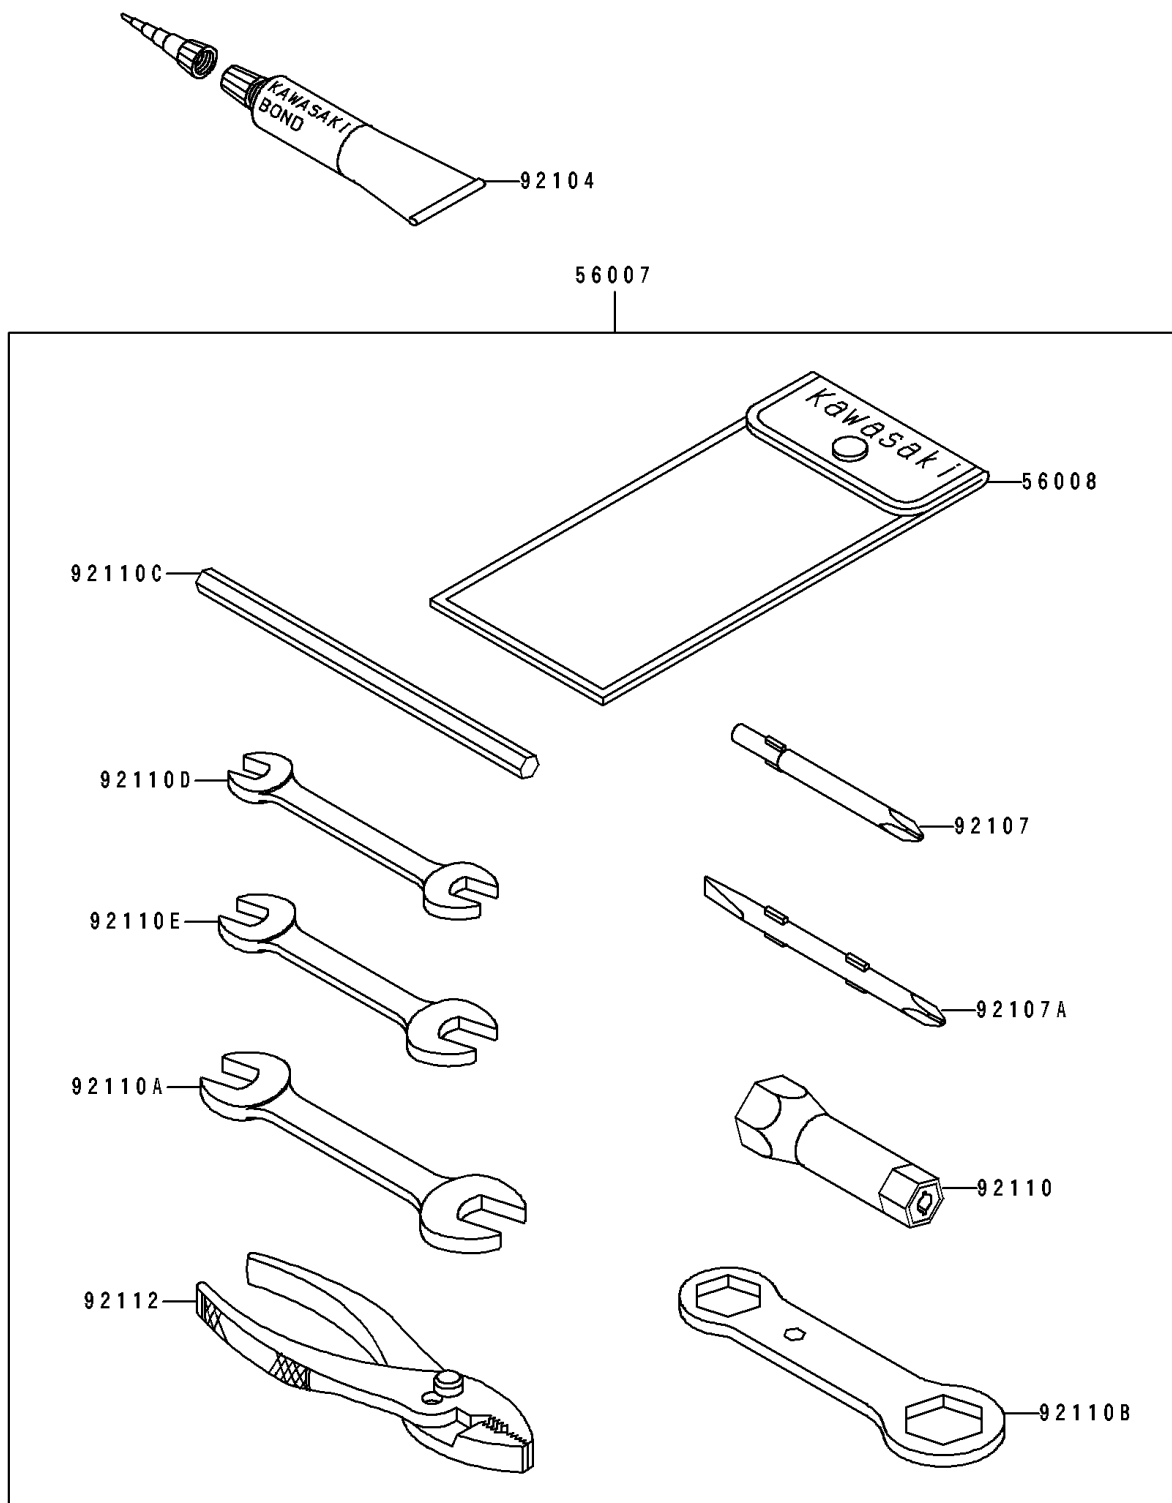

1992 JS440 PARTS DIAGRAM

Tool

F3182

1992 JS440 PARTS LIST

Tool

ITEM NAME	PART NUMBER	QUANTITY
TOOLKIT (Ref # 56007)	56007-3706	1
BAG,TOOL (Ref # 56008)	56008-1019	1
GASKET-LIQUID,TUBE,100G,SILVER (Ref # 92104)	92104-002	1
TOOL-DRIVER,#3PHILLIPS (Ref # 92107)	92107-005	1
TOOL-DRIVER,#2PHILLIPS&SLOT (Ref # 92107A)	92107-1051	1
TOOL-WRENCH,BOX,21MM (Ref # 92110)	92110-1113	1
TOOL-WRENCH,OPEN END,14X17 (Ref # 92110A)	92110-1153	1
TOOL-WRENCH,BOX END,27X32 (Ref # 92110B)	92110-3701	1
TOOL-WRENCH,ALLEN BAR,8X160 (Ref # 92110C)	92110-3702	1
TOOL-WRENCH,OPEN END,8X10 (Ref # 92110D)	92126-001	1
TOOL-WRENCH,OPEN END,12X13 (Ref # 92110E)	92126-002	1
TOOL-PLIERS (Ref # 92112)	92112-003	1