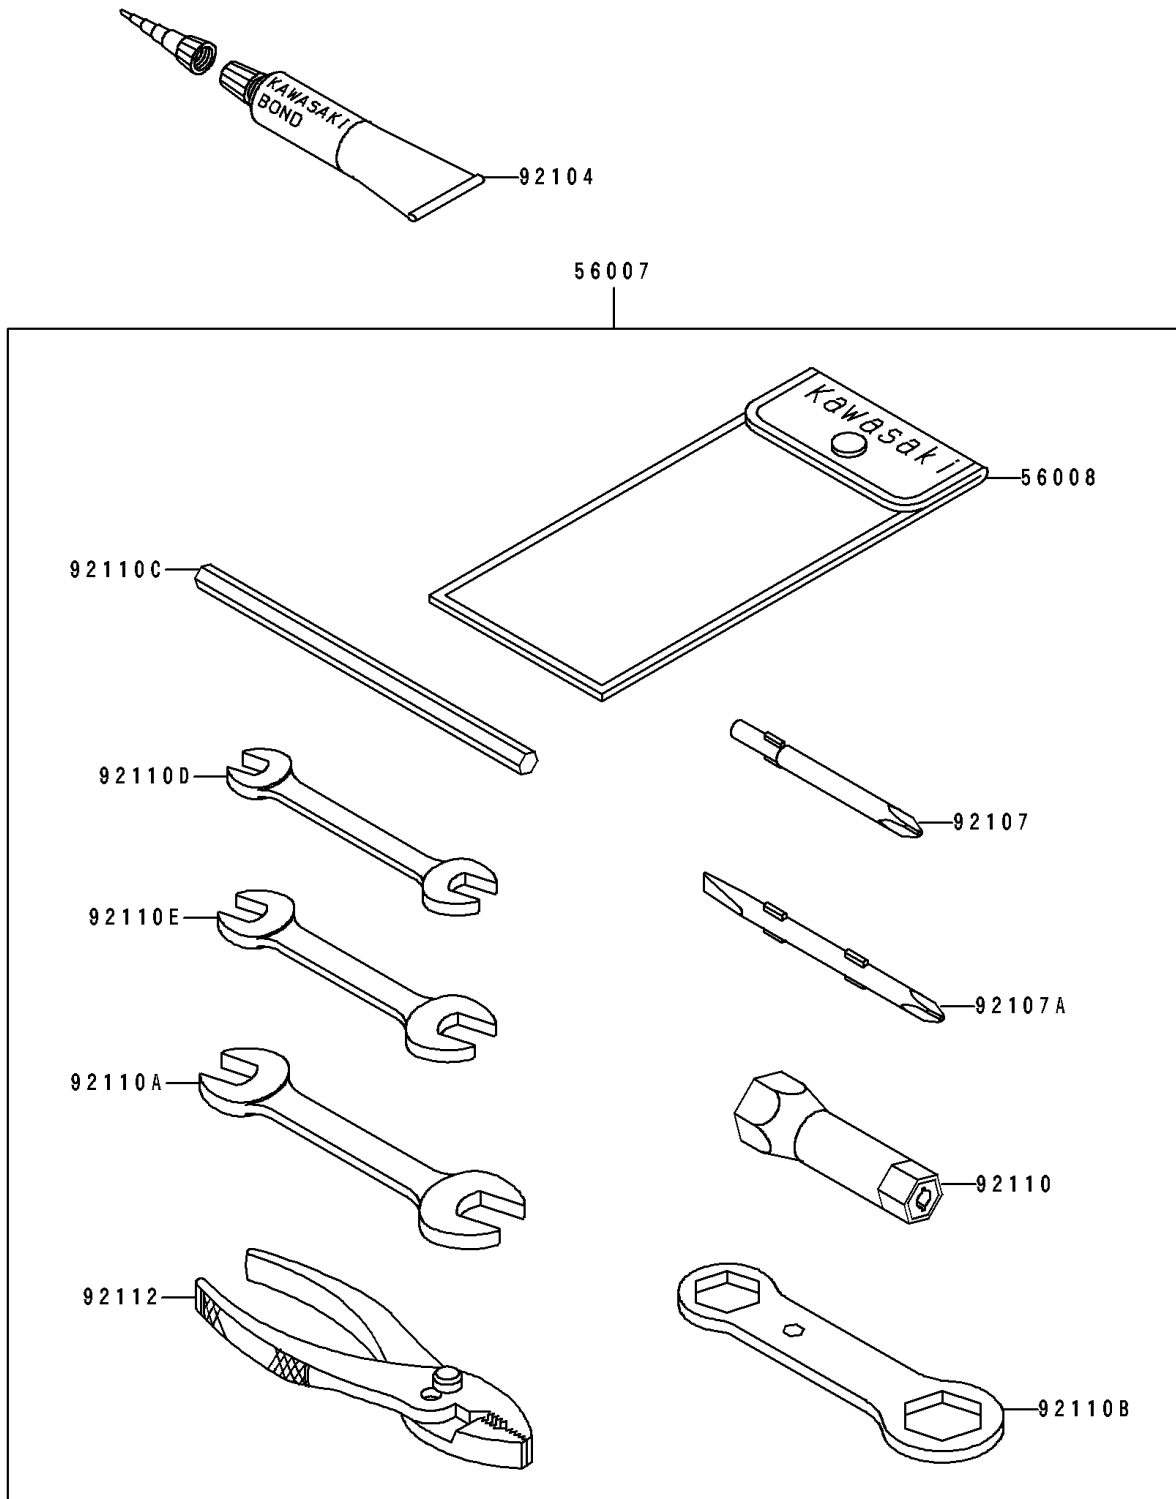

1991 JS440 PARTS DIAGRAM

Tool

F3182

1991 JS440 PARTS LIST

Tool

ITEM NAME	PART NUMBER	QUANTITY
TOOLKIT (Ref # 56007)	56007-3706	1
BAG,TOOL (Ref # 56008)	56008-1019	1
GASKET-LIQUID,TUBE,100G,SILVER (Ref # 92104)	92104-002	AR
TOOL-DRIVER,#3PHILLIPS (Ref # 92107)	92107-005	1
TOOL-DRIVER,#2PHILLIPS&SLOT (Ref # 92107A)	92107-1051	1
TOOL-WRENCH,BOX,21MM (Ref # 92110)	92110-1113	1
TOOL-WRENCH,OPEN END,14X17 (Ref # 92110A)	92110-1153	1
TOOL-WRENCH,BOX END,27X32 (Ref # 92110B)	92110-3701	1
TOOL-WRENCH,ALLEN BAR,8X160 (Ref # 92110C)	92110-3702	1
TOOL-WRENCH,OPEN END,8X10 (Ref # 92110D)	92126-001	1
TOOL-WRENCH,OPEN END,12X13 (Ref # 92110E)	92126-002	1
TOOL-PLIERS (Ref # 92112)	92112-003	1