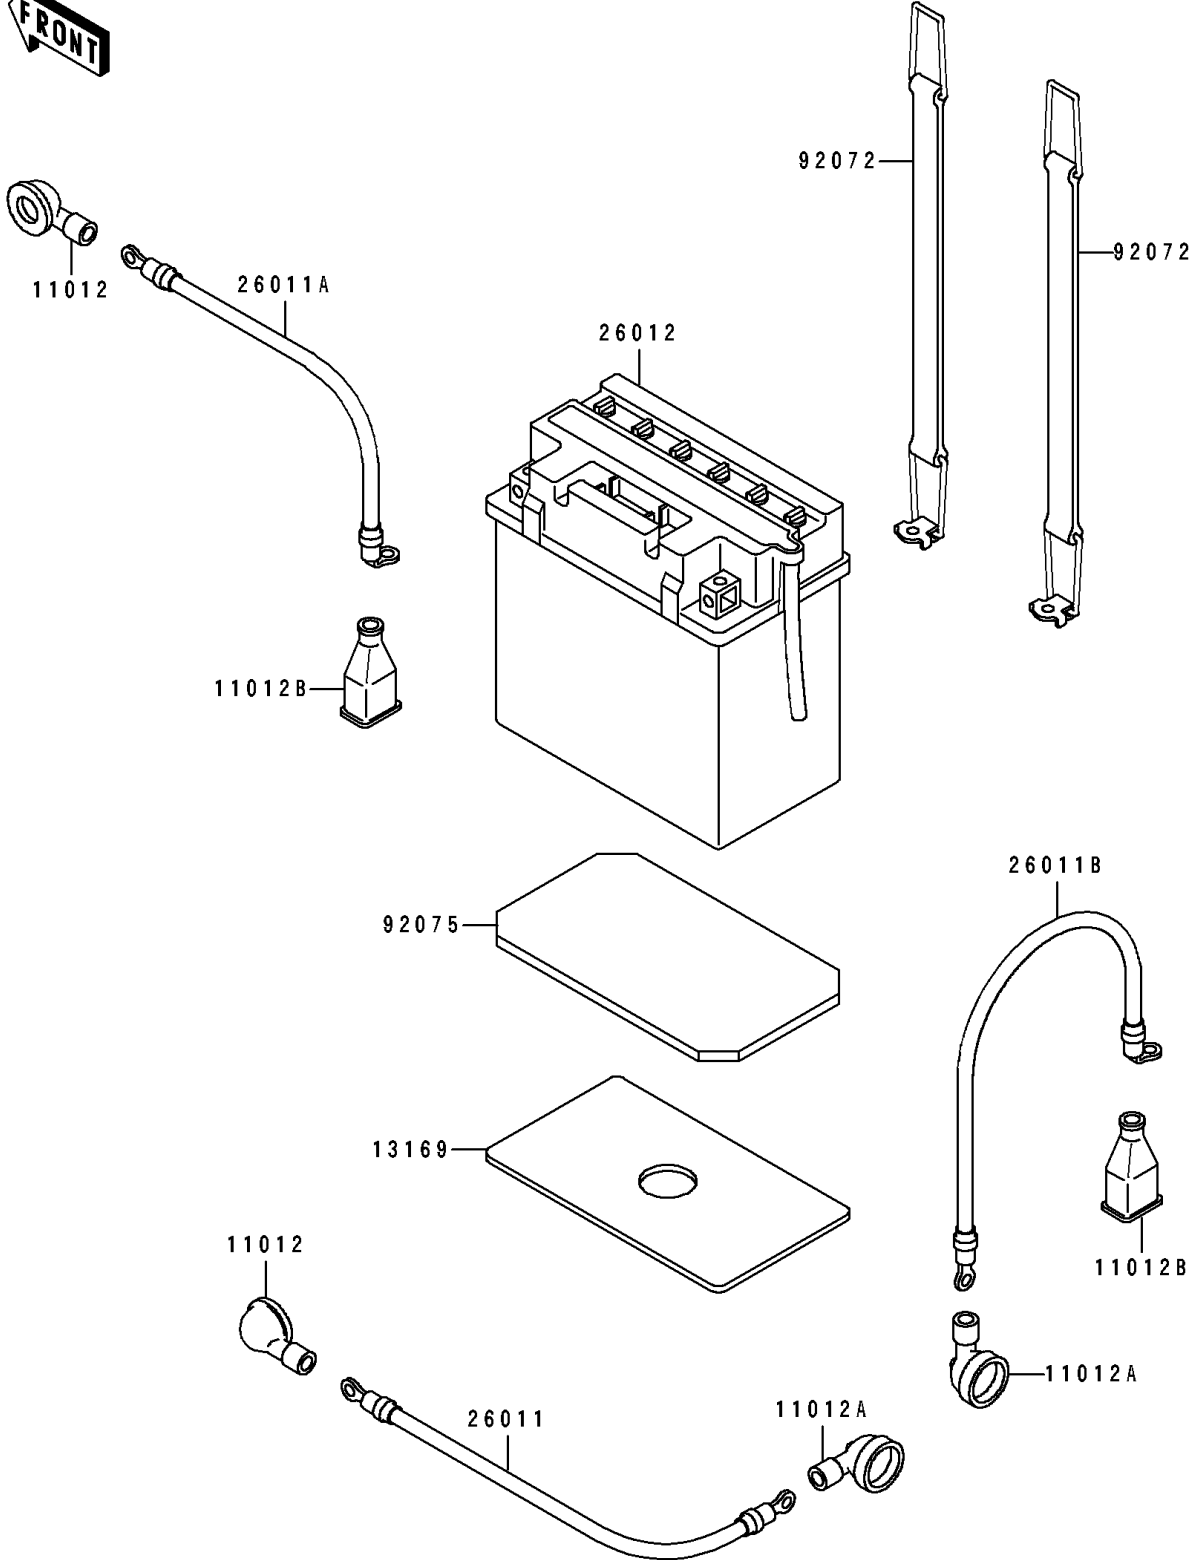

# 1991 JS440 PARTS DIAGRAM

Electrical Equipment

F3181

## 1991 JS440 PARTS LIST

### Electrical Equipment

ITEM NAME	PART NUMBER	QUANTITY
CAP (Ref # 11012)	11012-3004	2
CAP,LEAD WIRE (Ref # 11012A)	11012-3726	2
CAP.,TERMINAL (Ref # 11012B)	59176-501	2
PLATE,BATTERY (Ref # 13169)	13169-3014	1
WIRE-LEAD,STARTER (Ref # 26011)	26011-3005	1
WIRE-LEAD,BATTERY(-) (Ref # 26011A)	26011-3776	1
WIRE-LEAD,BATTERY(+) (Ref # 26011B)	26011-3778	1
BATTERY,YB16CL-B,12V 19AH (Ref # 26012)	26012-3707	1
BAND,BATTERY (Ref # 92072)	92072-3749	2
DAMPER,BATTERY (Ref # 92075)	92075-509	1