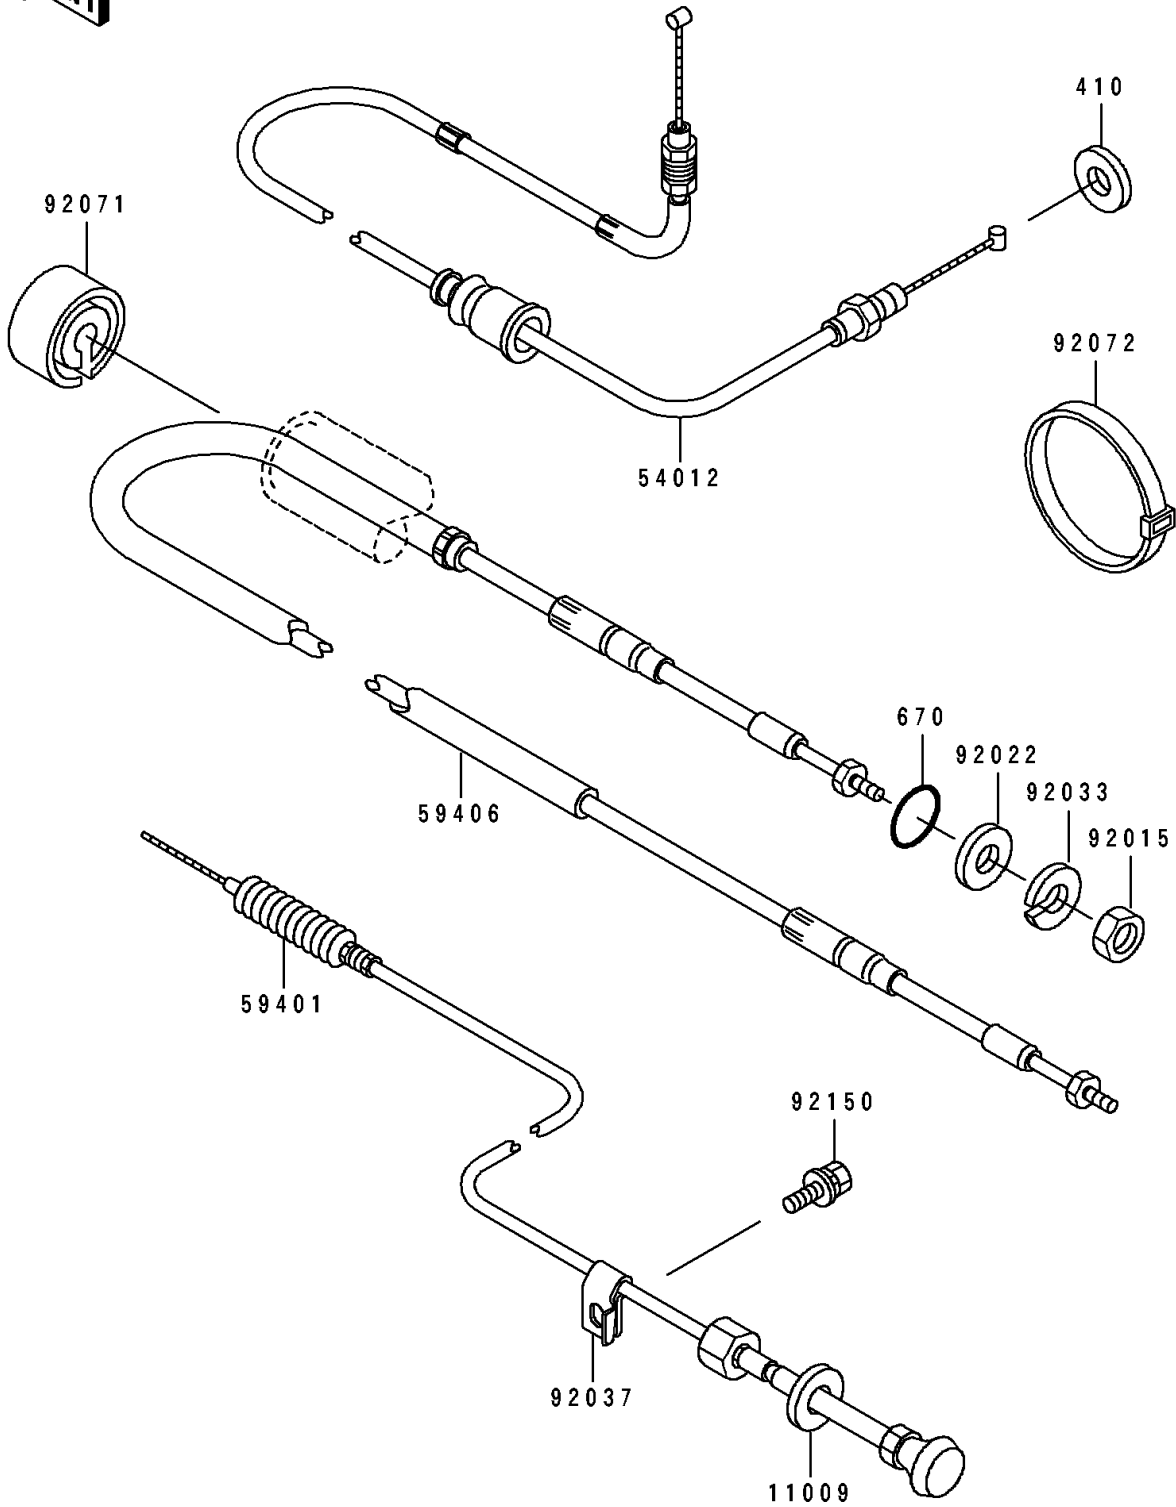

1992 JS440 PARTS DIAGRAM

Cable

F 3175

1992 JS440 PARTS LIST

Cable

ITEM NAME	PART NUMBER	QUANTITY
GASKET (Ref # 11009)	92065-538	1
CABLE-THROTTLE (Ref # 54012)	54012-3726	1
CABLE-CHOKE (Ref # 59401)	59401-3704	1
CABLE-STRG (Ref # 59406)	59406-3709	1
NUT,20MM (Ref # 92015)	92015-526	1
WASHER (Ref # 92022)	92022-535	1
RING-SNAP (Ref # 92033)	92036-501	1
CLAMP,CHOKE CABLE (Ref # 92037)	92037-544	1
GROMMET (Ref # 92071)	92071-3774	1
BAND,L=123 (Ref # 92072)	92072-030	1
BOLT,6X12 (Ref # 92150)	92150-3709	1
W-PLAIN-S,10MM (Ref # 410)	410S1000	1
O RING,11MM (Ref # 670)	670B2011	1