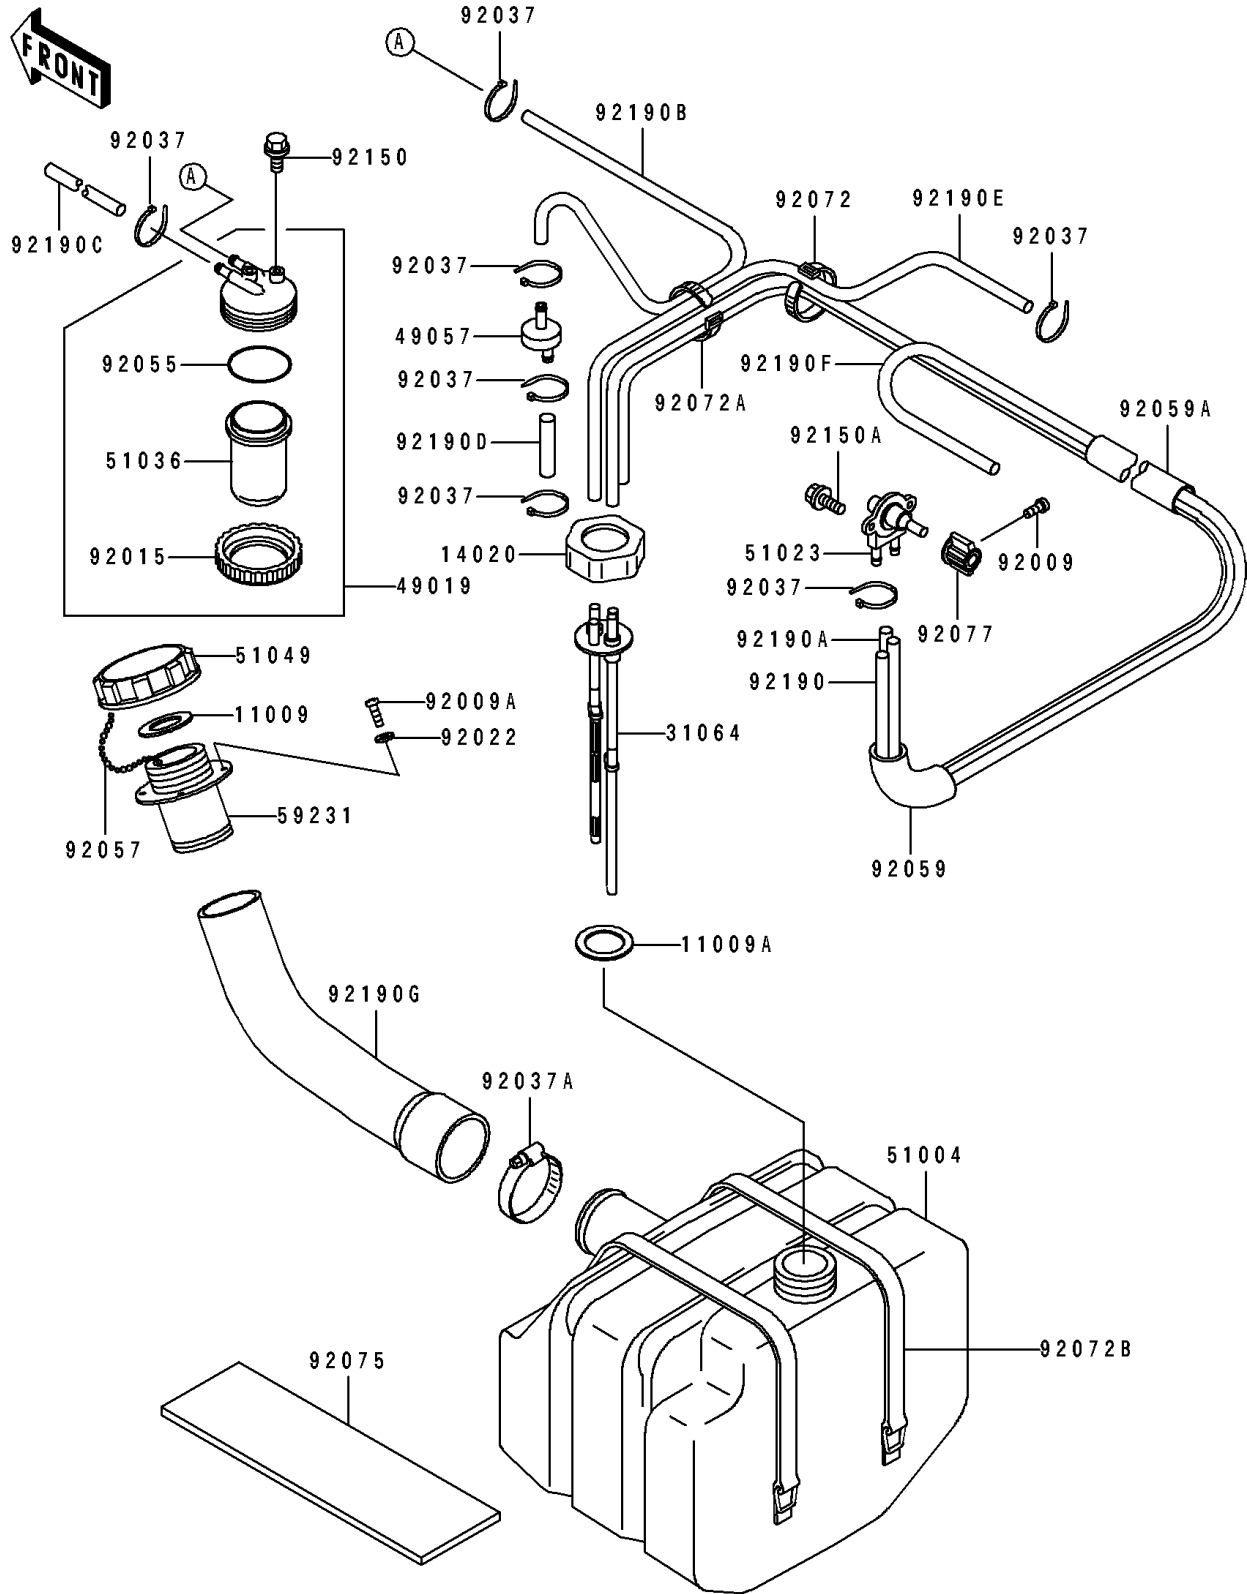

1992 JS440 PARTS DIAGRAM

Fuel Tank

F3173

1992 JS440 PARTS LIST

Fuel Tank

ITEM NAME	PART NUMBER	QUANTITY
GASKET,TANK CAP (Ref # 11009)	11009-3020	1
GASKET (Ref # 11009A)	92065-504	1
RETAINER (Ref # 14020)	23072-501	1
PIPE-COMP,FUEL (Ref # 31064)	31064-3719	1
FILTER-FUEL (Ref # 49019)	49019-3709	1
VALVE-RELIEF (Ref # 49057)	49057-3001	1
TANK-FUEL (Ref # 51004)	51004-3702	1
TAP-ASSY,FUEL (Ref # 51023)	51023-3712	1
CUP,FUEL FILTER (Ref # 51036)	51036-3702	1
CAP-TANK (Ref # 51049)	51049-3001	1
FILLER,FUEL TANK (Ref # 59231)	59231-3001	1
SCREW,4X8 (Ref # 92009)	92009-3729	1
SCREW (Ref # 92009A)	92011-562	1
NUT,RING (Ref # 92015)	92015-3013	1
WASHER (Ref # 92022)	92022-563	1
CLAMP (Ref # 92037)	92037-1173	1
CLAMP (Ref # 92037A)	92037-3009	1
RING-O,FILTER CUP (Ref # 92055)	92055-3006	1
CHAIN,COVER,L=100 (Ref # 92057)	92057-3704	1
TUBE,GUARD (Ref # 92059)	92059-3008	1
TUBE,VINYL,22X350 (Ref # 92059A)	92059-3018	1
BAND,L=149 (Ref # 92072)	92072-031	1
BAND,L=241.3 (Ref # 92072A)	92072-3509	1
BAND,FUEL TANK (Ref # 92072B)	92072-521	1
DAMPER,FUEL TANK (Ref # 92075)	92075-521	1
KNOB,FUEL TAP (Ref # 92077)	92077-503	1
BOLT,6X12 (Ref # 92150)	92150-3709	1
BOLT,5X16 (Ref # 92150A)	92150-3778	1
TUBE,"ON",5.8X10.8X1180 (Ref # 92190)	92190-3734	1

1992 JS440 PARTS LIST

Fuel Tank

ITEM NAME	PART NUMBER	QUANTITY
TUBE,"RES",5.8X10.8X1180 (Ref # 92190A)	92190-3735	1
TUBE,5.8X10.8X370 (Ref # 92190B)	92190-3742	1
TUBE,5.8X10.8X910 (Ref # 92190C)	92190-3754	1
TUBE,5.8X10.8X55 (Ref # 92190D)	92190-3765	1
TUBE,"RETURN",5.8X10.8X760 (Ref # 92190E)	92190-3811	1
TUBE,5.8X10.8X680 (Ref # 92190F)	92190-3812	1
TUBE,FUEL INLET (Ref # 92190G)	92190-3837	1