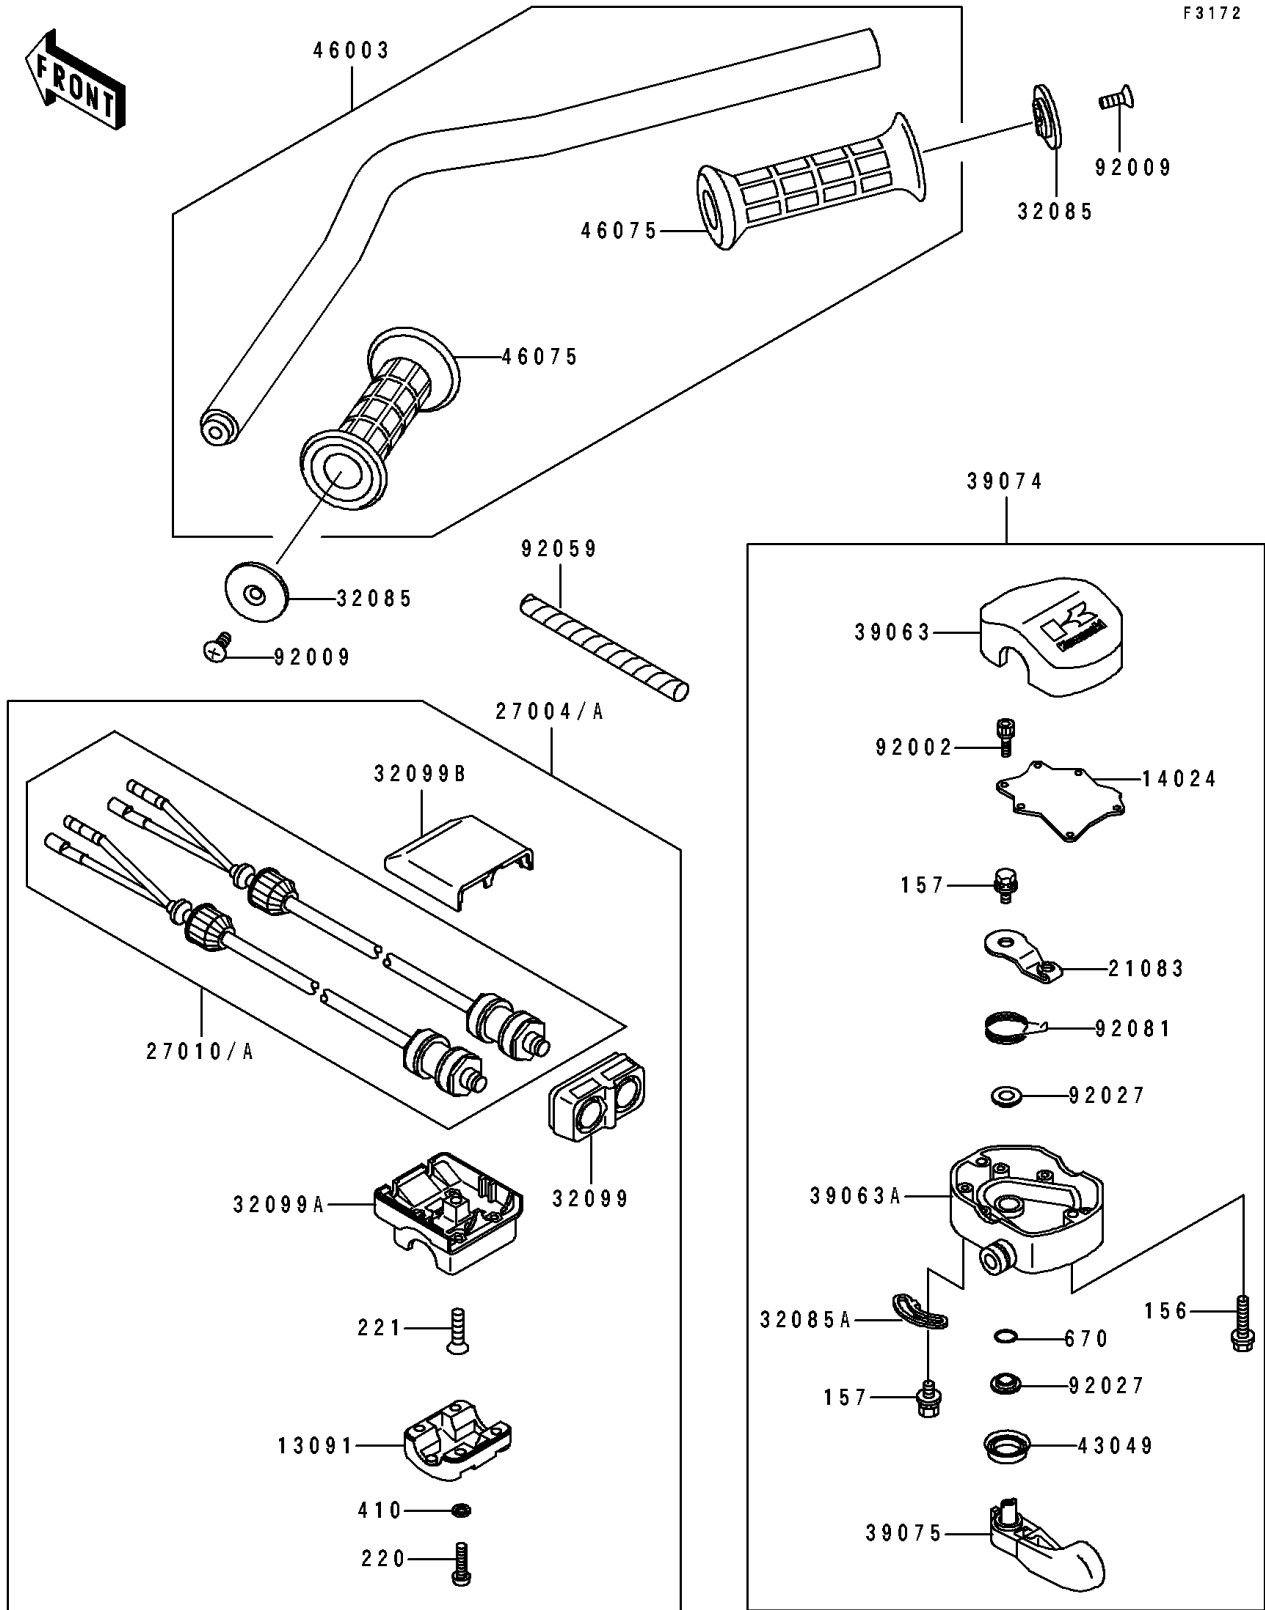

1992 JS440 PARTS DIAGRAM

Handlebar

F3172

1992 JS440 PARTS LIST

Handlebar

ITEM NAME	PART NUMBER	QUANTITY
HOLDER,SWITCH (Ref # 13091)	13091-3726	1
COVER,THROTTLE LEVER (Ref # 14024)	14024-3701	1
ARM,THROTTLE LEVER (Ref # 21083)	21083-3701	1
SWITCH-ASSY,STOP&START (Ref # 27004A)	27004-3716	1
SWITCH,STOP&START (Ref # 27010A)	27010-3726	1
STOPPER (Ref # 32085)	32085-3705	1
STOPPER (Ref # 32085A)	32085-3709	1
CASE,FR,SWITCH (Ref # 32099)	32099-3724	1
CASE,LWR,SWITCH (Ref # 32099A)	32099-3725	1
CASE,UPP,SWITCH (Ref # 32099B)	32099-3726	1
HOUSING-CONTROL,UPP (Ref # 39063)	39063-3703	1
HOUSING-CONTROL,LWR (Ref # 39063A)	39063-3707	1
LEVER-ASSY-THROTTLE (Ref # 39074)	39074-3711	1
LEVER-THROTTLE (Ref # 39075)	39075-3704	1
PACKING,THROTTLE LEVER (Ref # 43049)	43049-3701	1
HANDLE (Ref # 46003)	46003-3713	1
GRIP,HANDLEBAR (Ref # 46075)	46075-3713	1
BOLT,SOCKET,3X10 (Ref # 92002)	92002-3751	1
SCREW,6X16 (Ref # 92009)	92009-3703	1
COLLAR,THROTTLE LEVER (Ref # 92027)	92027-3704	1
TUBE,SPIRAL (Ref # 92059)	92059-3010	1
SPRING,THROTTLE LEVER RETURN (Ref # 92081)	92081-3702	1
BOLT-WP,5X25 (Ref # 156)	156R0525	1
BOLT-WSP,5X12 (Ref # 157)	157R0512	1
SCREW-PAN-CROS,5X20 (Ref # 220)	220R0520	1
SCREW-CSK-CROS,6X25 (Ref # 221)	221R0625	1
W-PLAIN-S,5MM (Ref # 410)	410S0500	1
O RING,8MM (Ref # 670)	670B1508	1