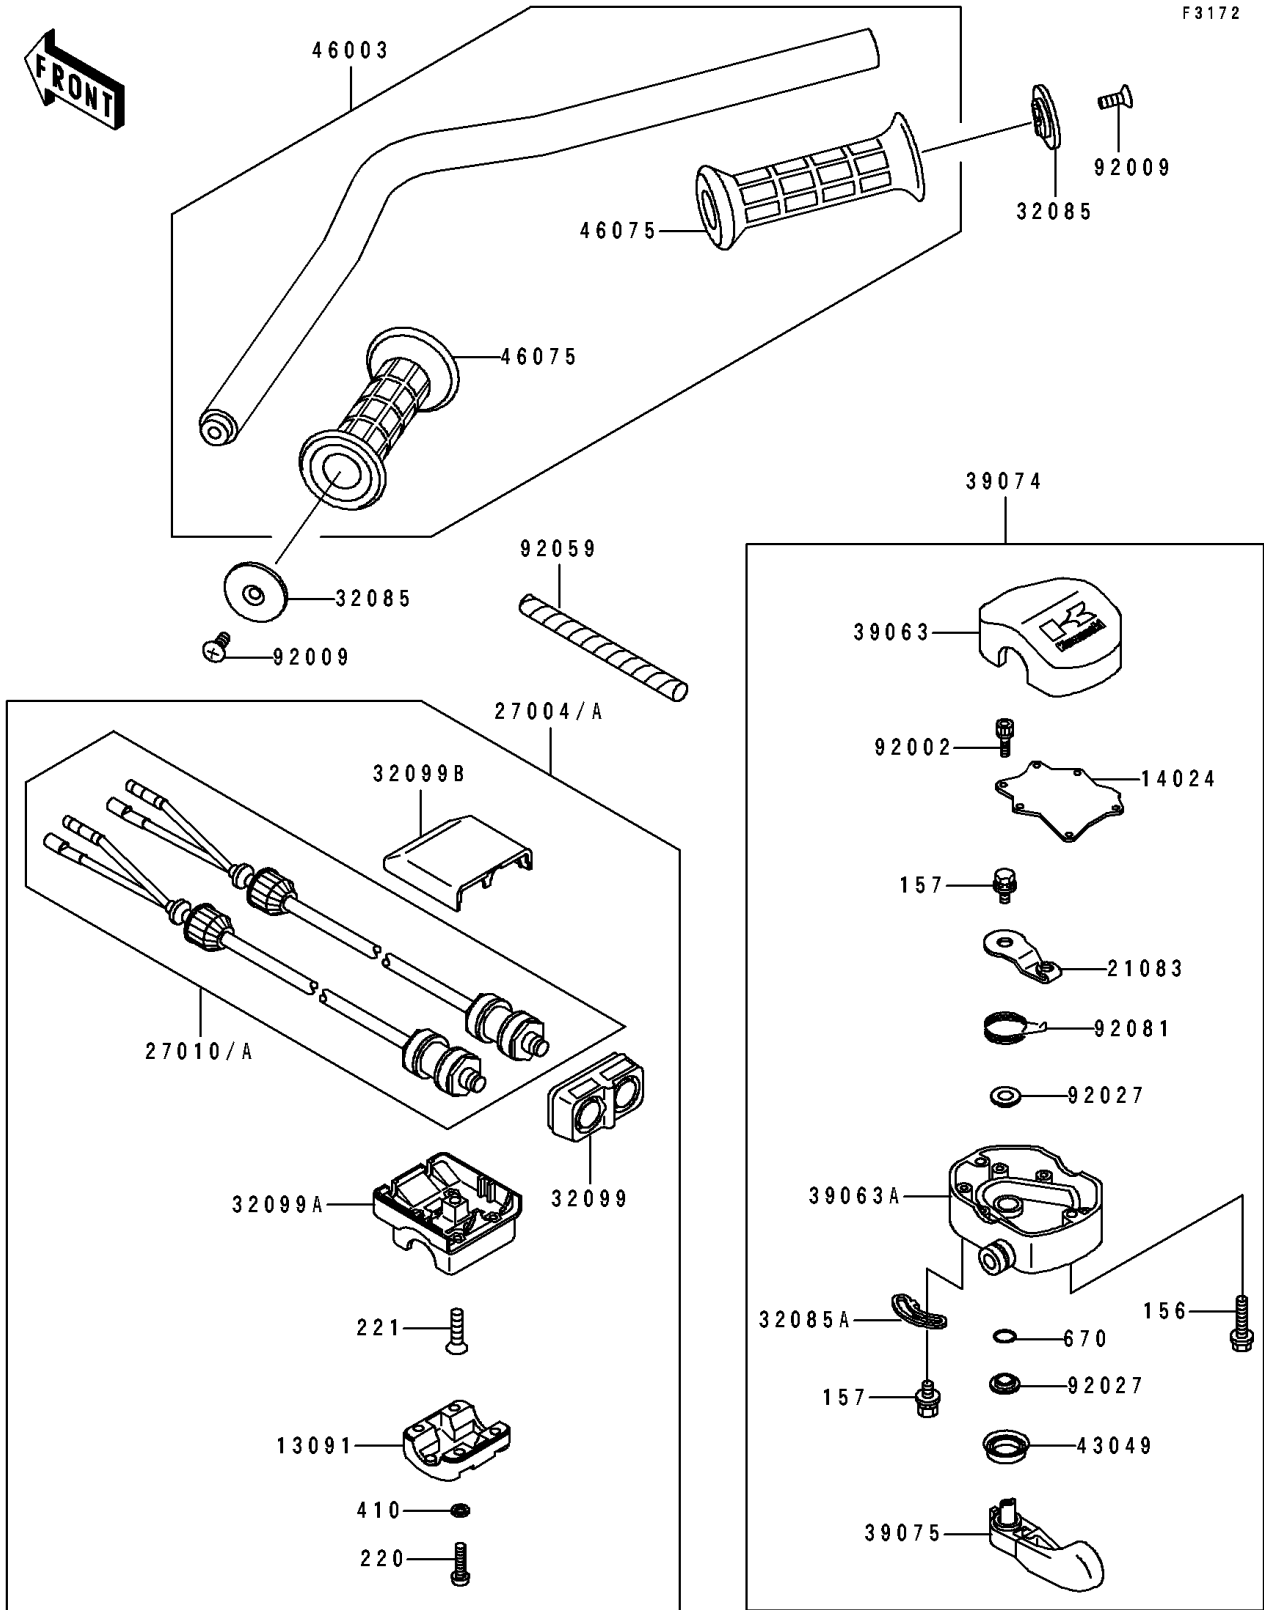

1991 JS440 PARTS DIAGRAM

Handlebar

F3172

1991 JS440 PARTS LIST

Handlebar

ITEM NAME	PART NUMBER	QUANTITY
HOLDER,SWITCH (Ref # 13091)	13091-3726	1
COVER,THROTTLE LEVER (Ref # 14024)	14024-3701	1
ARM,THROTTLE LEVER (Ref # 21083)	21083-3701	1
SWITCH-ASSY (Ref # 27004)	27004-3002	1
SWITCH,STOP&START (Ref # 27010)	27010-3708	1
STOPPER (Ref # 32085)	32085-3705	2
STOPPER (Ref # 32085A)	32085-3709	1
CASE,FR,SWITCH (Ref # 32099)	32099-3724	1
CASE,LWR,SWITCH (Ref # 32099A)	32099-3725	1
CASE,UPP,SWITCH (Ref # 32099B)	32099-3726	1
HOUSING-CONTROL,UPP (Ref # 39063)	39063-3703	1
HOUSING-CONTROL,LWR (Ref # 39063A)	39063-3707	1
LEVER-ASSY-THROTTLE (Ref # 39074)	39074-3711	1
LEVER-THROTTLE (Ref # 39075)	39075-3704	1
PACKING,THROTTLE LEVER (Ref # 43049)	43049-3701	1
HANDLE (Ref # 46003)	46003-3713	1
GRIP,HANDLEBAR (Ref # 46075)	46075-3713	2
BOLT,SOCKET,3X10 (Ref # 92002)	92002-3751	6
SCREW,6X16 (Ref # 92009)	92009-3703	2
COLLAR,THROTTLE LEVER (Ref # 92027)	92027-3704	2
TUBE,SPIRAL (Ref # 92059)	92059-3010	2
SPRING,THROTTLE LEVER RETURN (Ref # 92081)	92081-3702	1
BOLT-WP,5X25 (Ref # 156)	156R0525	2
BOLT-WSP,5X12 (Ref # 157)	157R0512	2
SCREW-PAN-CROS,5X20 (Ref # 220)	220R0520	4
SCREW-CSK-CROS,6X25 (Ref # 221)	221R0625	1
W-PLAIN-S,5MM (Ref # 410)	410S0500	4
O RING,8MM (Ref # 670)	670B1508	1