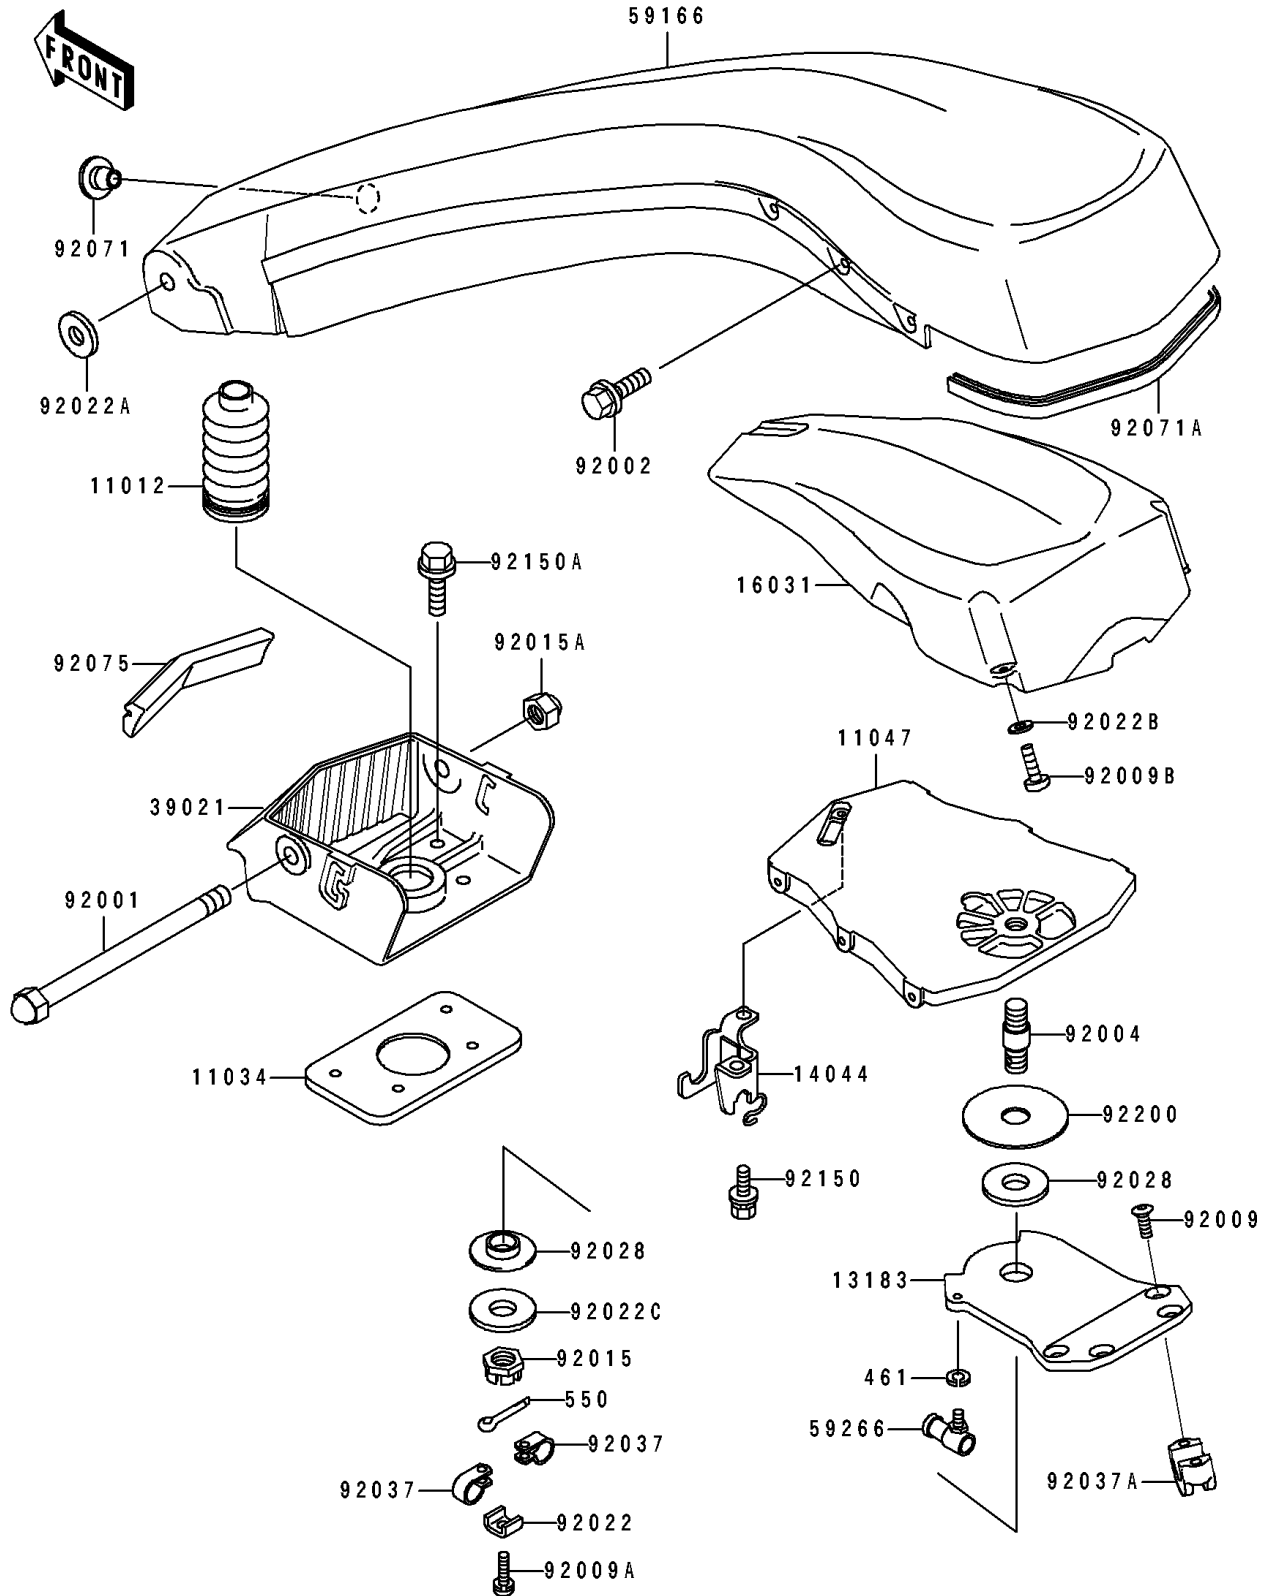

1992 JS440 PARTS DIAGRAM

Handle Pole

F3171

1992 JS440 PARTS LIST

Handle Pole

ITEM NAME	PART NUMBER	QUANTITY
CAP. (Ref # 11012)	59176-514	1
BRACKET,PLATE,HANDLE (Ref # 11034)	59086-538	1
BRACKET,SUPPORT (Ref # 11047)	11047-3755	1
PLATE,HANDLEBAR (Ref # 13183)	13183-3770	1
HOLDER-CABLE (Ref # 14044)	14044-3710	1
FLOAT (Ref # 16031)	16031-506	1
BRACKET-HANDLE POLE,JET WHITE (Ref # 39021)	39021-3701-8C	1
POLE-HANDLE,JET WHITE (Ref # 59166)	59166-3002-8C	1
JOINT-BALL (Ref # 59266)	59266-3701	1
BOLT,14X183 (Ref # 92001)	92001-3018	1
BOLT,6X16 (Ref # 92002)	92002-3728	1
STUD (Ref # 92004)	92004-3728	1
SCREW,8X22 (Ref # 92009)	92009-3701	1
SCREW,5X16 (Ref # 92009A)	92009-3736	1
SCREW (Ref # 92009B)	92011-562	1
NUT,CASTLE,18MM (Ref # 92015)	92015-3006	1
NUT,14MM (Ref # 92015A)	92015-507	1
WASHER,CLAMP (Ref # 92022)	92022-3014	1
WASHER,36X15X4.5 (Ref # 92022A)	92022-3024	1
WASHER (Ref # 92022B)	92022-563	1
WASHER (Ref # 92022C)	92022-571	1
BUSHING (Ref # 92028)	92028-3743	1
CLAMP,LEAD WIRE (Ref # 92037)	92037-3007	1
CLAMP,HANDLEBAR (Ref # 92037A)	92037-503	1
GROMMET (Ref # 92071)	92071-530	1
GROMMET (Ref # 92071A)	92071-534	1
DAMPER (Ref # 92075)	92075-519	1
BOLT,6X12 (Ref # 92150)	92150-3709	1
BOLT,8X30 (Ref # 92150A)	92150-3721	1

1992 JS440 PARTS LIST

Handle Pole

ITEM NAME	PART NUMBER	QUANTITY
WASHER,20.5X80X1 (Ref # 92200)	92200-3709	1
WASHER-SPRING,6MM (Ref # 461)	461S0600	1
PIN-COTTER,4X40 (Ref # 550)	550S4040	1