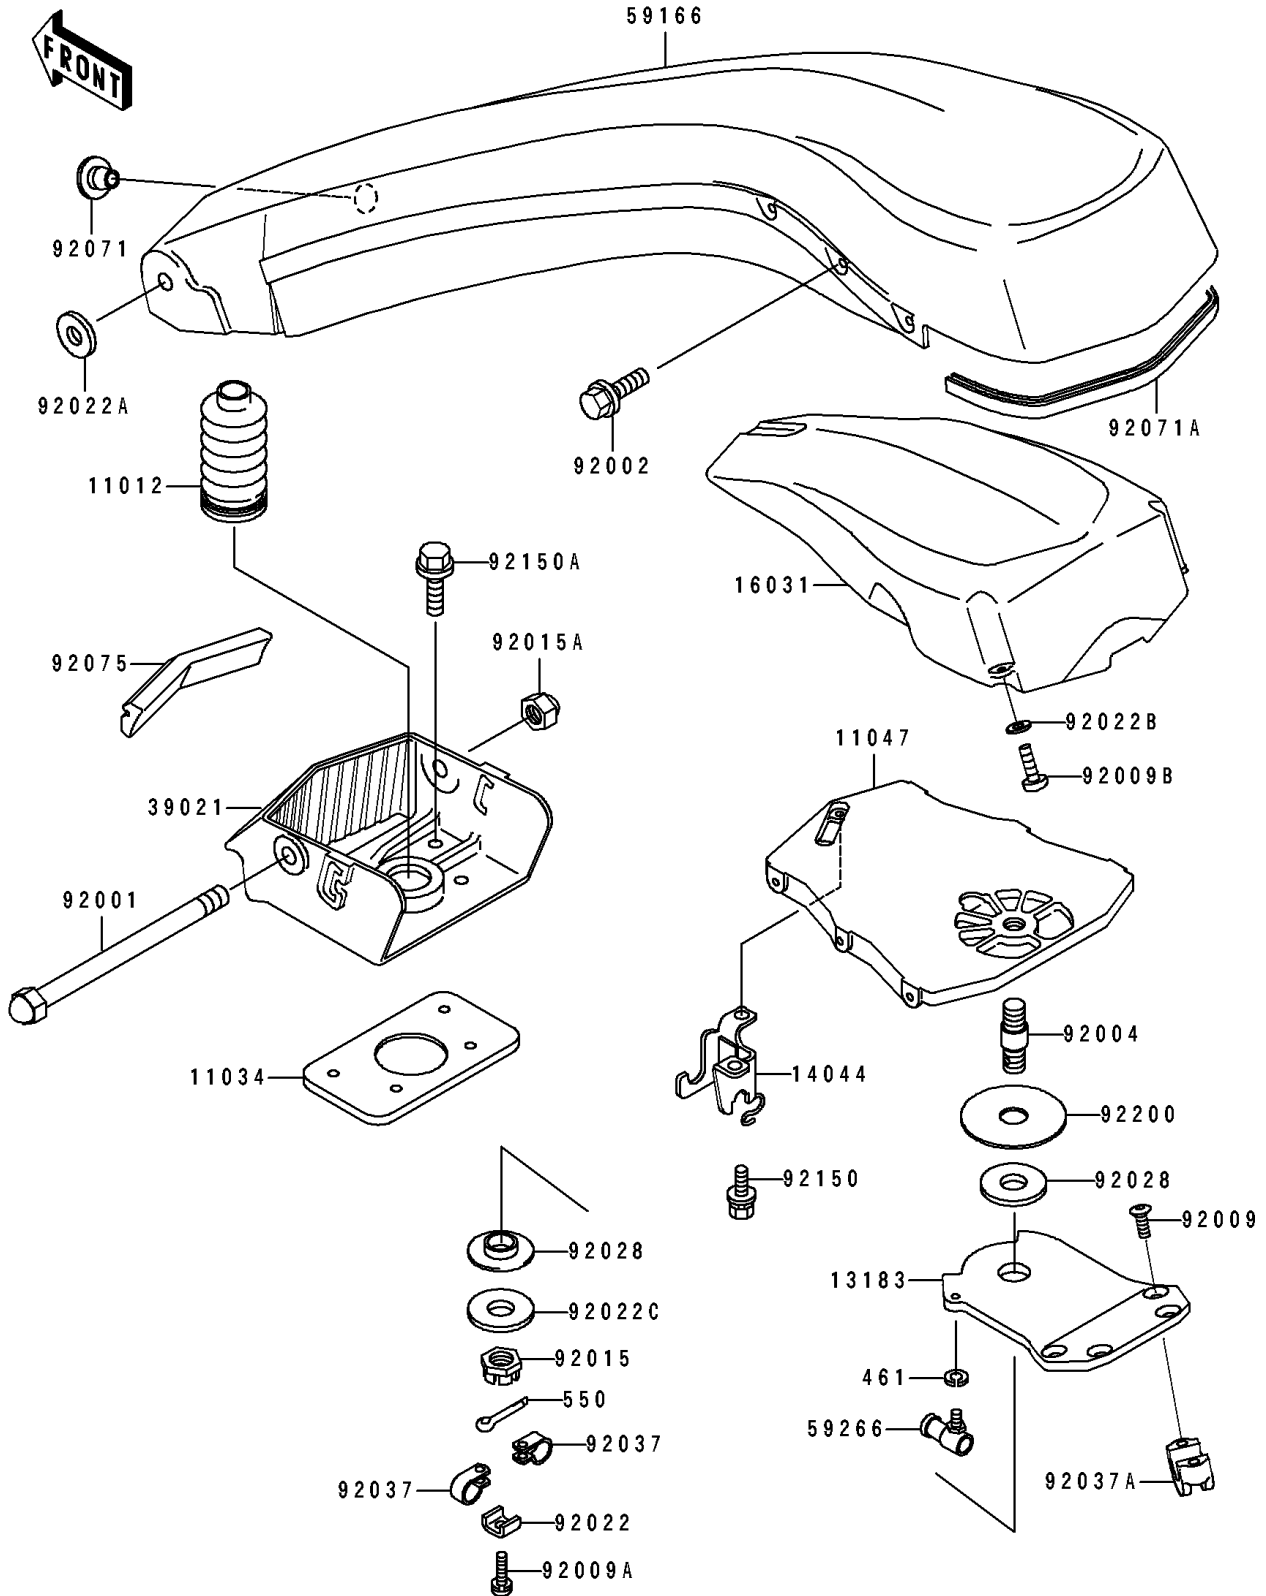

1991 JS440 PARTS DIAGRAM

Handle Pole

F3171

1991 JS440 PARTS LIST

Handle Pole

ITEM NAME	PART NUMBER	QUANTITY
CAP. (Ref # 11012)	59176-514	1
BRACKET,PLATE,HANDLE (Ref # 11034)	59086-538	1
BRACKET,SUPPORT (Ref # 11047)	11047-3755	1
PLATE,HANDLEBAR (Ref # 13183)	13183-3770	1
HOLDER-CABLE (Ref # 14044)	14044-3710	1
FLOAT (Ref # 16031)	16031-506	1
BRACKET-HANDLE POLE,JET WHITE (Ref # 39021)	39021-3701-8C	1
POLE-HANDLE,JET WHITE (Ref # 59166)	59166-3002-8C	1
JOINT-BALL (Ref # 59266)	59266-3701	1
BOLT,14X183 (Ref # 92001)	92001-3018	1
BOLT,6X16 (Ref # 92002)	92002-3728	1
STUD (Ref # 92004)	92004-3728	1
SCREW,8X22 (Ref # 92009)	92009-3701	1
SCREW,5X16 (Ref # 92009A)	92009-3736	1
SCREW (Ref # 92009B)	92011-562	1
NUT,CASTLE,18MM (Ref # 92015)	92015-3006	1
NUT,14MM (Ref # 92015A)	92015-507	1
WASHER,CLAMP (Ref # 92022)	92022-3014	1
WASHER,36X15X4.5 (Ref # 92022A)	92022-3024	1
WASHER (Ref # 92022B)	92022-563	1
WASHER (Ref # 92022C)	92022-571	1
BUSHING (Ref # 92028)	92028-3743	1
CLAMP,LEAD WIRE (Ref # 92037)	92037-3007	1
CLAMP,HANDLEBAR (Ref # 92037A)	92037-503	1
GROMMET (Ref # 92071)	92071-530	1
GROMMET (Ref # 92071A)	92071-534	1
DAMPER (Ref # 92075)	92075-519	1
BOLT,6X12 (Ref # 92150)	92150-3709	1
BOLT,8X30 (Ref # 92150A)	92150-3721	1

1991 JS440 PARTS LIST

Handle Pole

ITEM NAME	PART NUMBER	QUANTITY
WASHER,20.5X80X1 (Ref # 92200)	92200-3709	1
WASHER-SPRING,6MM (Ref # 461)	461S0600	1
PIN-COTTER,4X40 (Ref # 550)	550S4040	1