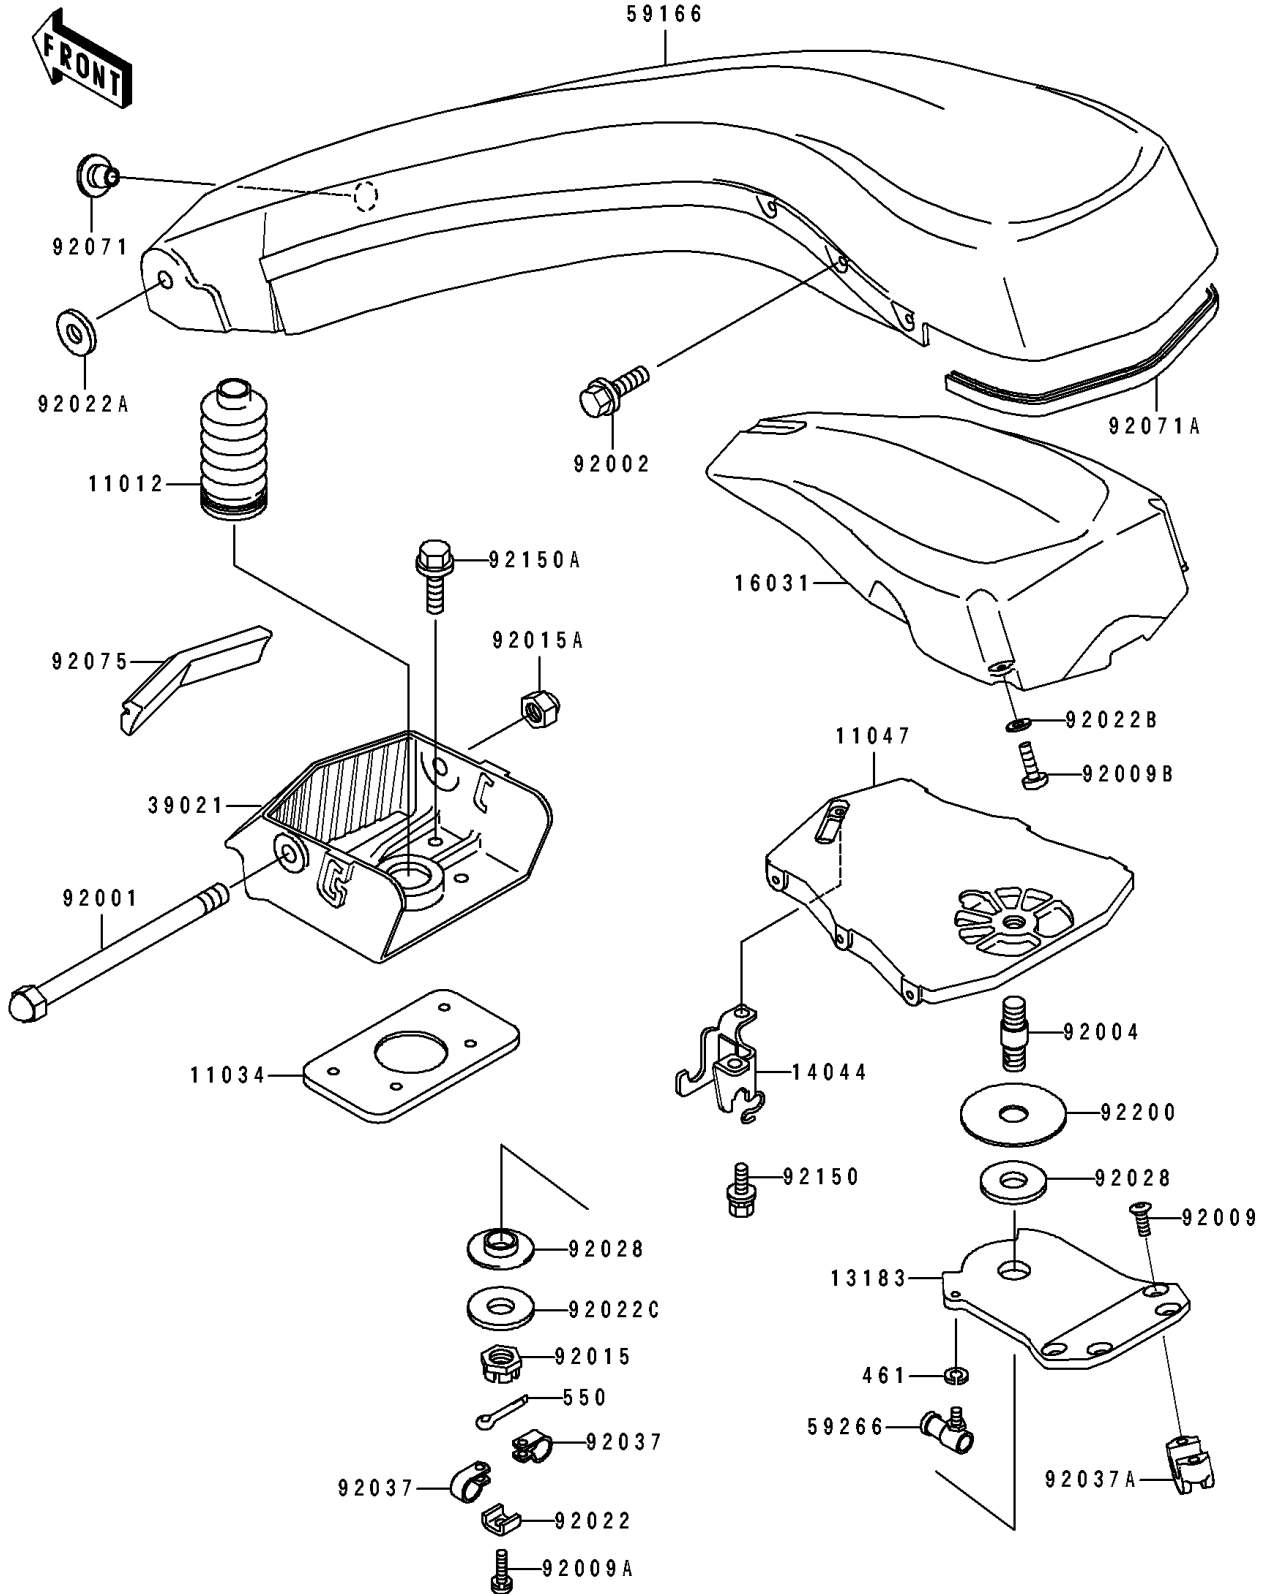

1991 JS440 PARTS DIAGRAM

Handle Pole

F3171

1991 JS440 PARTS LIST

Handle Pole

ITEM NAME	PART NUMBER	QUANTITY
CAP. (Ref # 11012)	59176-514	1
BRACKET,PLATE,HANDLE (Ref # 11034)	59086-538	1
BRACKET,SUPPORT (Ref # 11047)	11047-3755	1
PLATE,HANDLEBAR (Ref # 13183)	13183-3770	1
HOLDER-CABLE (Ref # 14044)	14044-3710	1
FLOAT (Ref # 16031)	16031-506	1
BRACKET-HANDLE POLE,JET WHITE (Ref # 39021)	39021-3701-8C	1
POLE-HANDLE,JET WHITE (Ref # 59166)	59166-3002-8C	1
JOINT-BALL (Ref # 59266)	59266-3701	1
BOLT,14X183 (Ref # 92001)	92001-3018	1
BOLT,6X16 (Ref # 92002)	92002-3728	6
STUD (Ref # 92004)	92004-3728	1
SCREW,8X22 (Ref # 92009)	92009-3701	4
SCREW,5X16 (Ref # 92009A)	92009-3736	1
SCREW (Ref # 92009B)	92011-562	3
NUT,CASTLE,18MM (Ref # 92015)	92015-3006	1
NUT,14MM (Ref # 92015A)	92015-507	1
WASHER,CLAMP (Ref # 92022)	92022-3014	1
WASHER,36X15X4.5 (Ref # 92022A)	92022-3024	2
WASHER (Ref # 92022B)	92022-563	3
WASHER (Ref # 92022C)	92022-571	1
BUSHING (Ref # 92028)	92028-3743	2
CLAMP,LEAD WIRE (Ref # 92037)	92037-3007	2
CLAMP,HANDLEBAR (Ref # 92037A)	92037-503	2
GROMMET (Ref # 92071)	92071-530	1
GROMMET (Ref # 92071A)	92071-534	1
DAMPER (Ref # 92075)	92075-519	1
BOLT,6X12 (Ref # 92150)	92150-3709	2
BOLT,8X30 (Ref # 92150A)	92150-3721	4

1991 JS440 PARTS LIST

Handle Pole

ITEM NAME	PART NUMBER	QUANTITY
WASHER,20.5X80X1 (Ref # 92200)	92200-3709	1
WASHER-SPRING,6MM (Ref # 461)	461S0600	1
PIN-COTTER,4X40 (Ref # 550)	550S4040	1