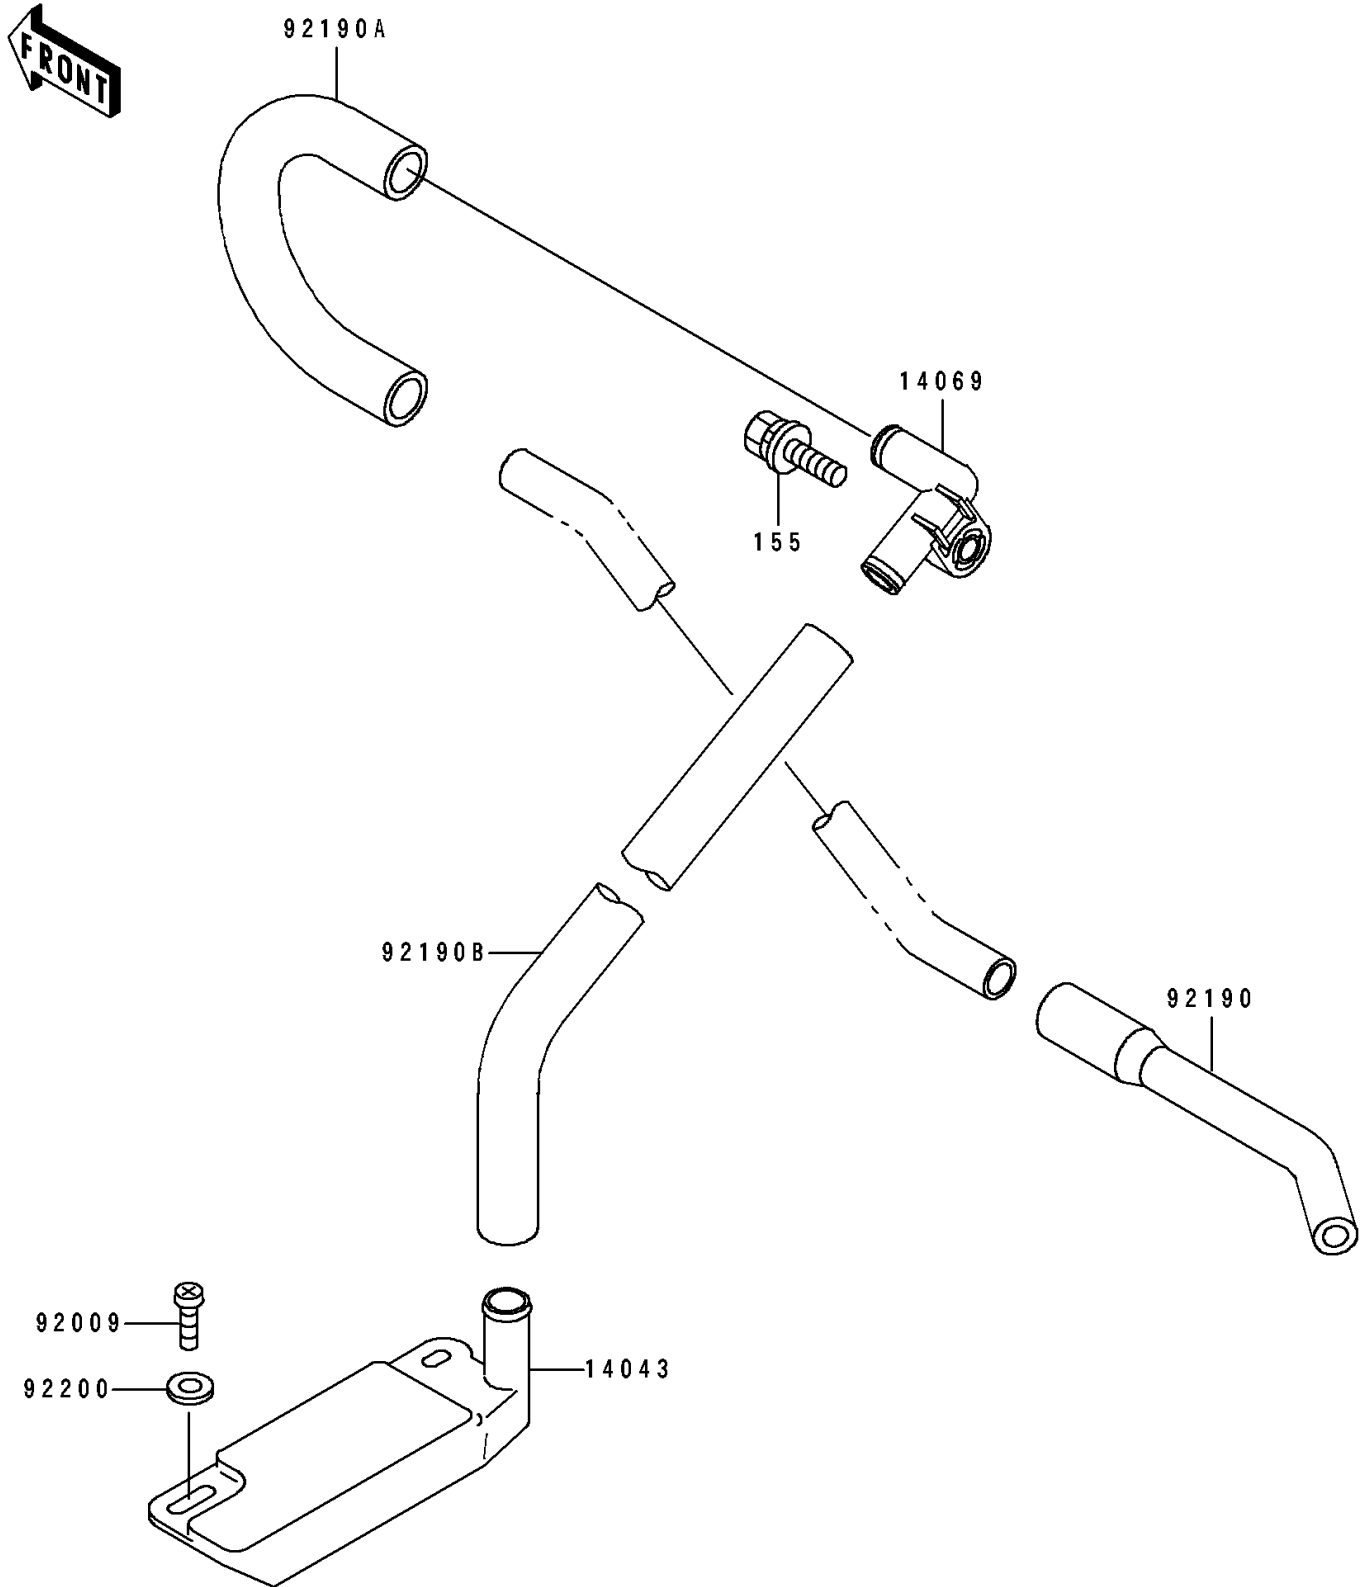

## 1992 JS440 PARTS DIAGRAM

Bilge

F3145

## 1992 JS440 PARTS LIST

Bilge

ITEM NAME	PART NUMBER	QUANTITY
FILTER (Ref # 14043)	14043-3707	1
BREATHER,BILGE (Ref # 14069)	14069-3705	1
SCREW,TAPPING (Ref # 92009)	92011-561	1
TUBE,HULL-PUMP (Ref # 92190)	92190-3711	1
TUBE (Ref # 92190A)	92190-3713	1
TUBE,15.5X21.5X260 (Ref # 92190B)	92190-3720	1
WASHER,5.9X16X1.5 (Ref # 92200)	92200-3714	1
BOLT-WSP-SMALL,8X25 (Ref # 155)	155R0825	1