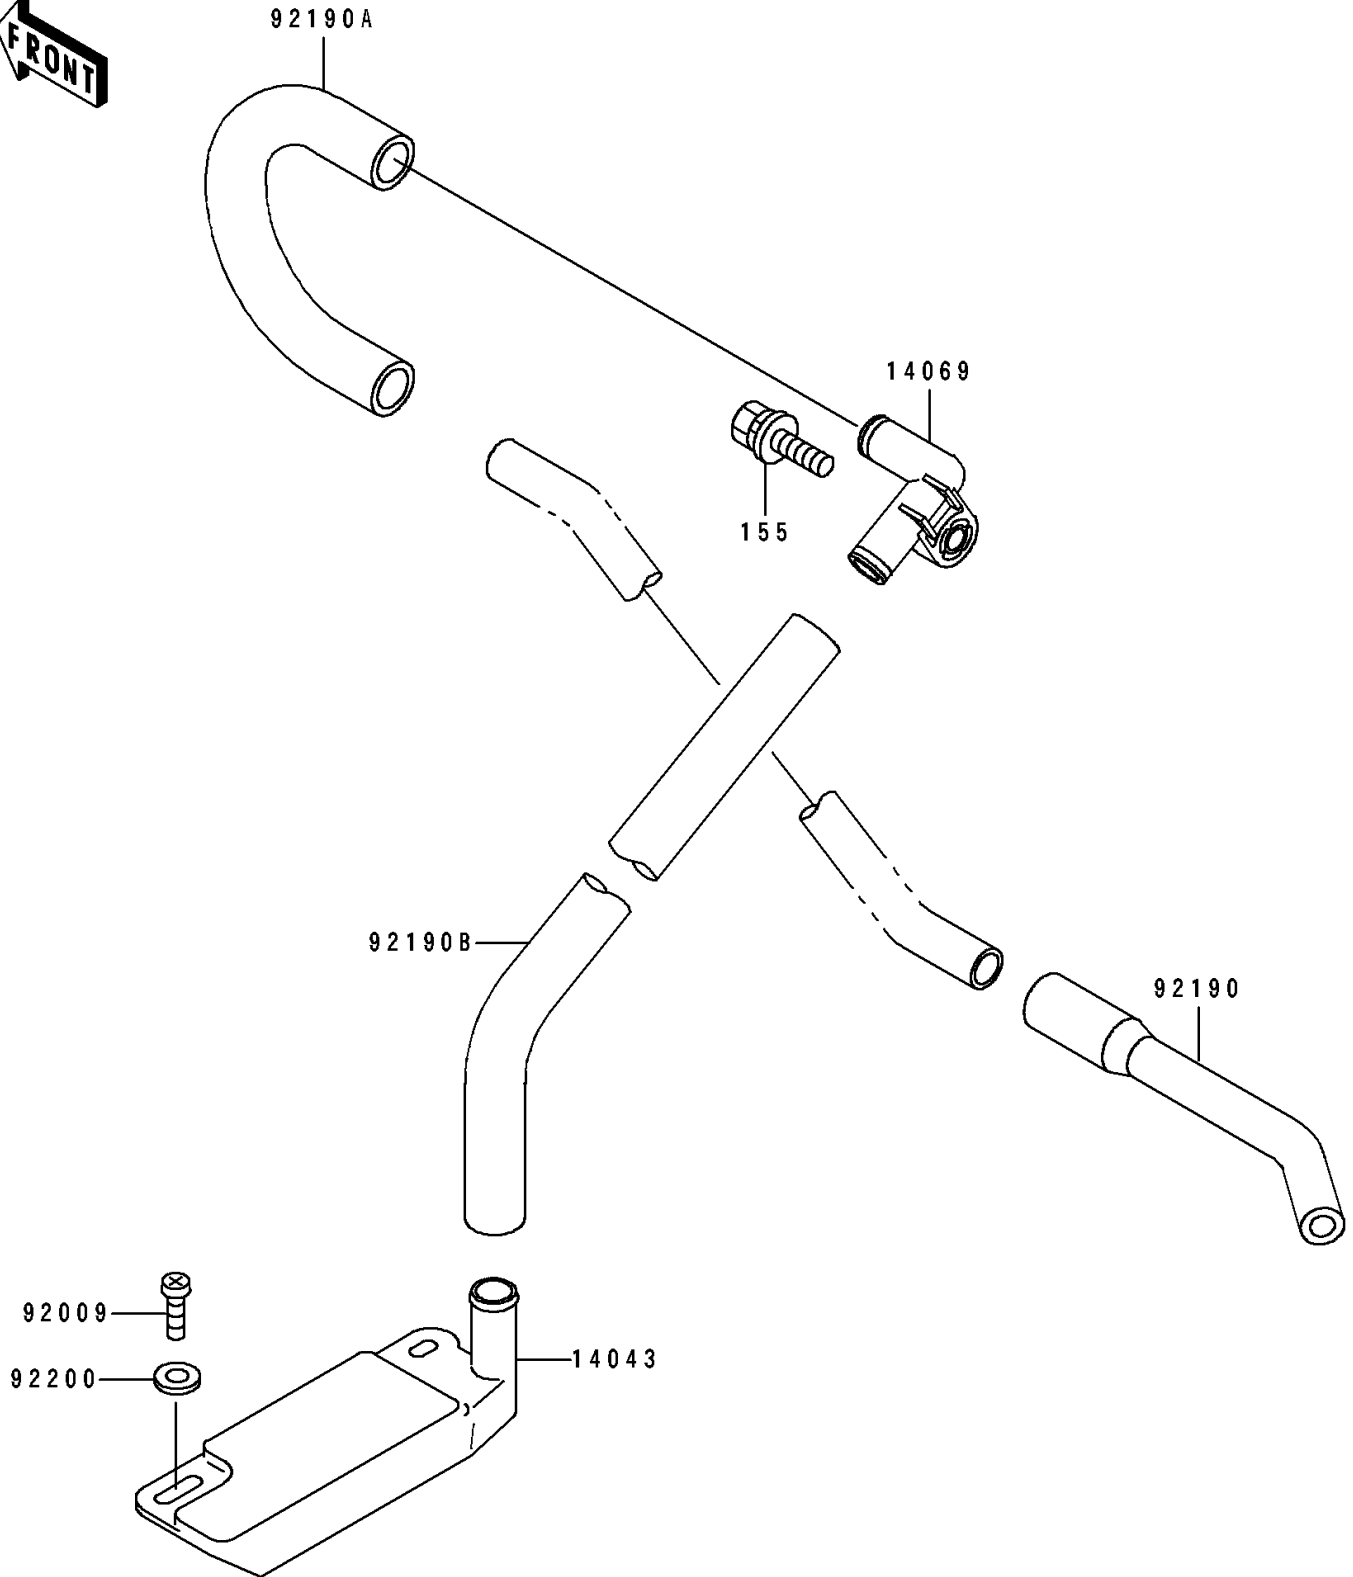

# 1991 JS440 PARTS DIAGRAM

Bilge

F3145

## 1991 JS440 PARTS LIST

### Bilge

ITEM NAME	PART NUMBER	QUANTITY
FILTER (Ref # 14043)	14043-3707	1
BREATHER,BILGE (Ref # 14069)	14069-3705	1
SCREW,TAPPING (Ref # 92009)	92011-561	2
TUBE,HULL-PUMP (Ref # 92190)	92190-3711	1
TUBE (Ref # 92190A)	92190-3713	1
TUBE,15.5X21.5X260 (Ref # 92190B)	92190-3720	1
WASHER,5.9X16X1.5 (Ref # 92200)	92200-3714	2
BOLT-WSP-SMALL,8X25 (Ref # 155)	155R0825	1