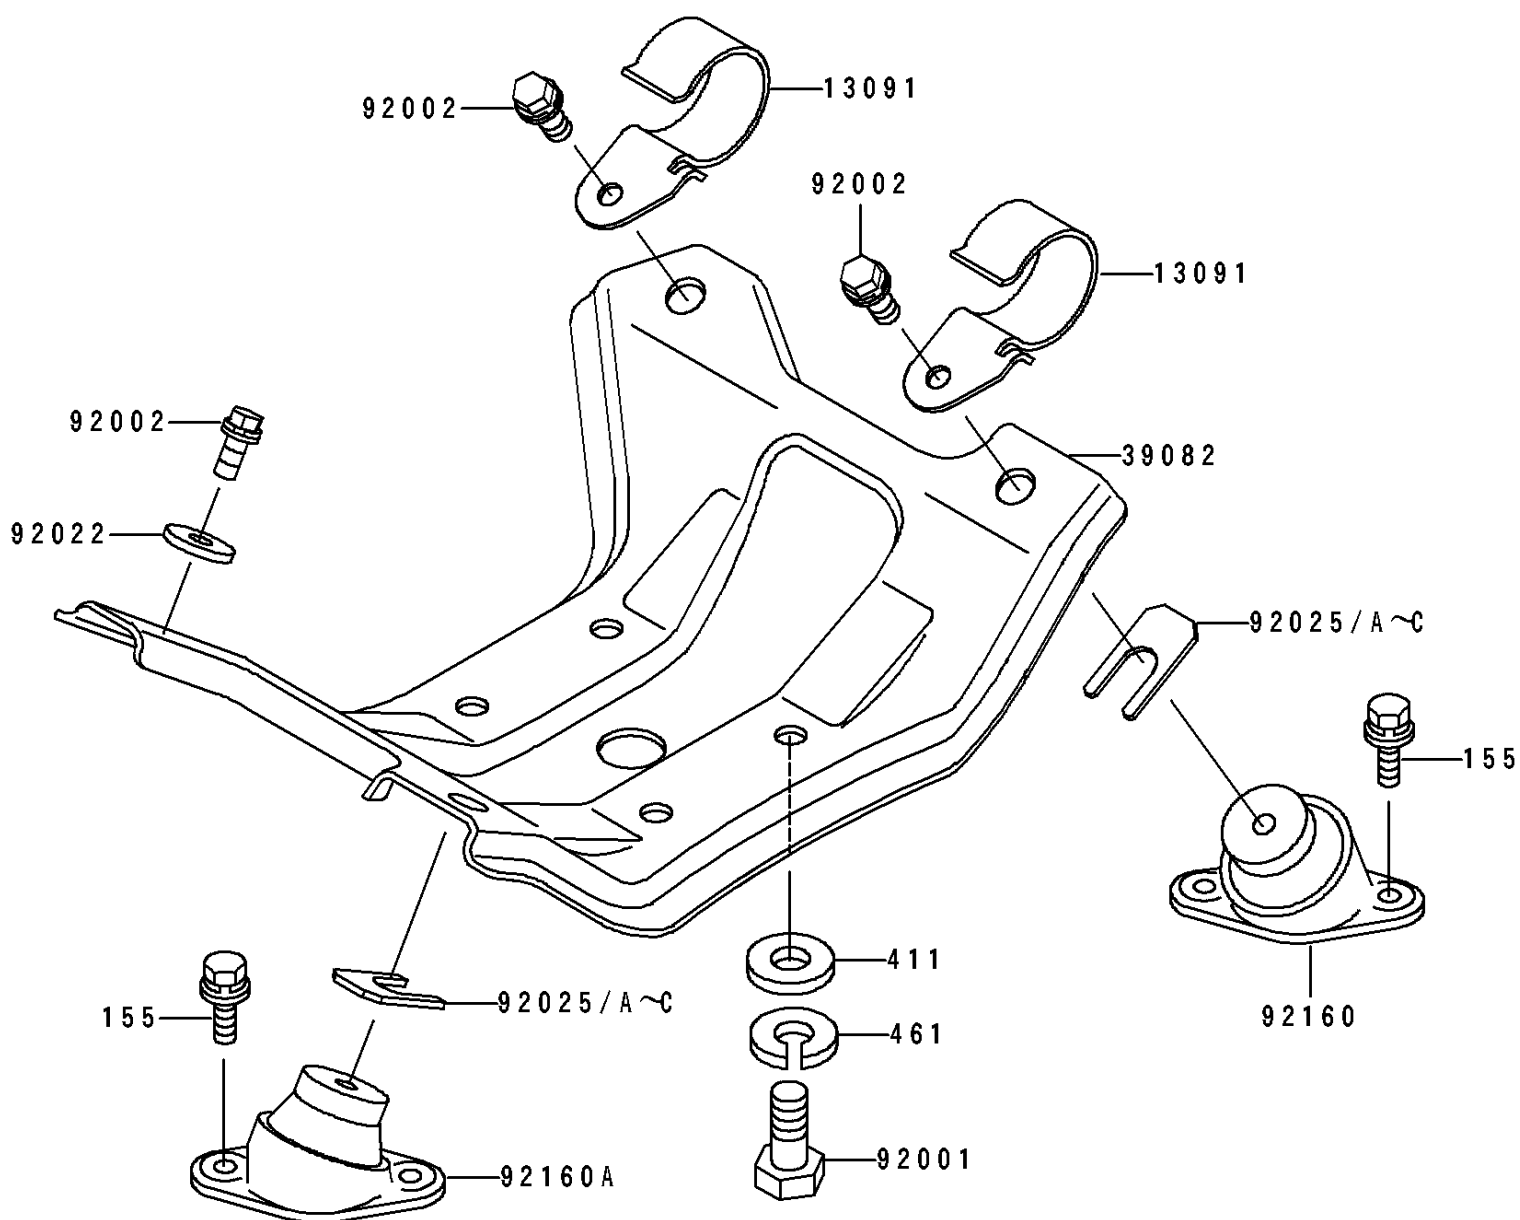

1992 JS440 PARTS DIAGRAM

Engine Mount

F 3144

1992 JS440 PARTS LIST

Engine Mount

ITEM NAME	PART NUMBER	QUANTITY
HOLDER,EXHAUST DUCT (Ref # 13091)	13091-3752	1
MOUNT-ENGINE (Ref # 39082)	59181-509-9G	1
BOLT,1/2"X31 (Ref # 92001)	92003-533	1
BOLT,10X25 (Ref # 92002)	92002-3770	1
WASHER,32X10.5X4 (Ref # 92022)	92022-3023	1
SHIM,T=0.3MM (Ref # 92025)	92025-3705	1
SHIM,T=0.5MM (Ref # 92025A)	92025-3706	1
SHIM,T=1.0MM (Ref # 92025B)	92025-3707	1
SHIM,T=1.5MM (Ref # 92025C)	92025-3708	1
DAMPER,ENGINE MOUNT (Ref # 92160)	92160-3762	1
DAMPER,ENGINE MOUNT (Ref # 92160A)	92160-3763	1
BOLT-WSP-SMALL,8X20 (Ref # 155)	155R0820	1
WASHER-PLAIN,14MM (Ref # 411)	411S1400	1
WASHER-SPRING,14MM (Ref # 461)	461S1400	1