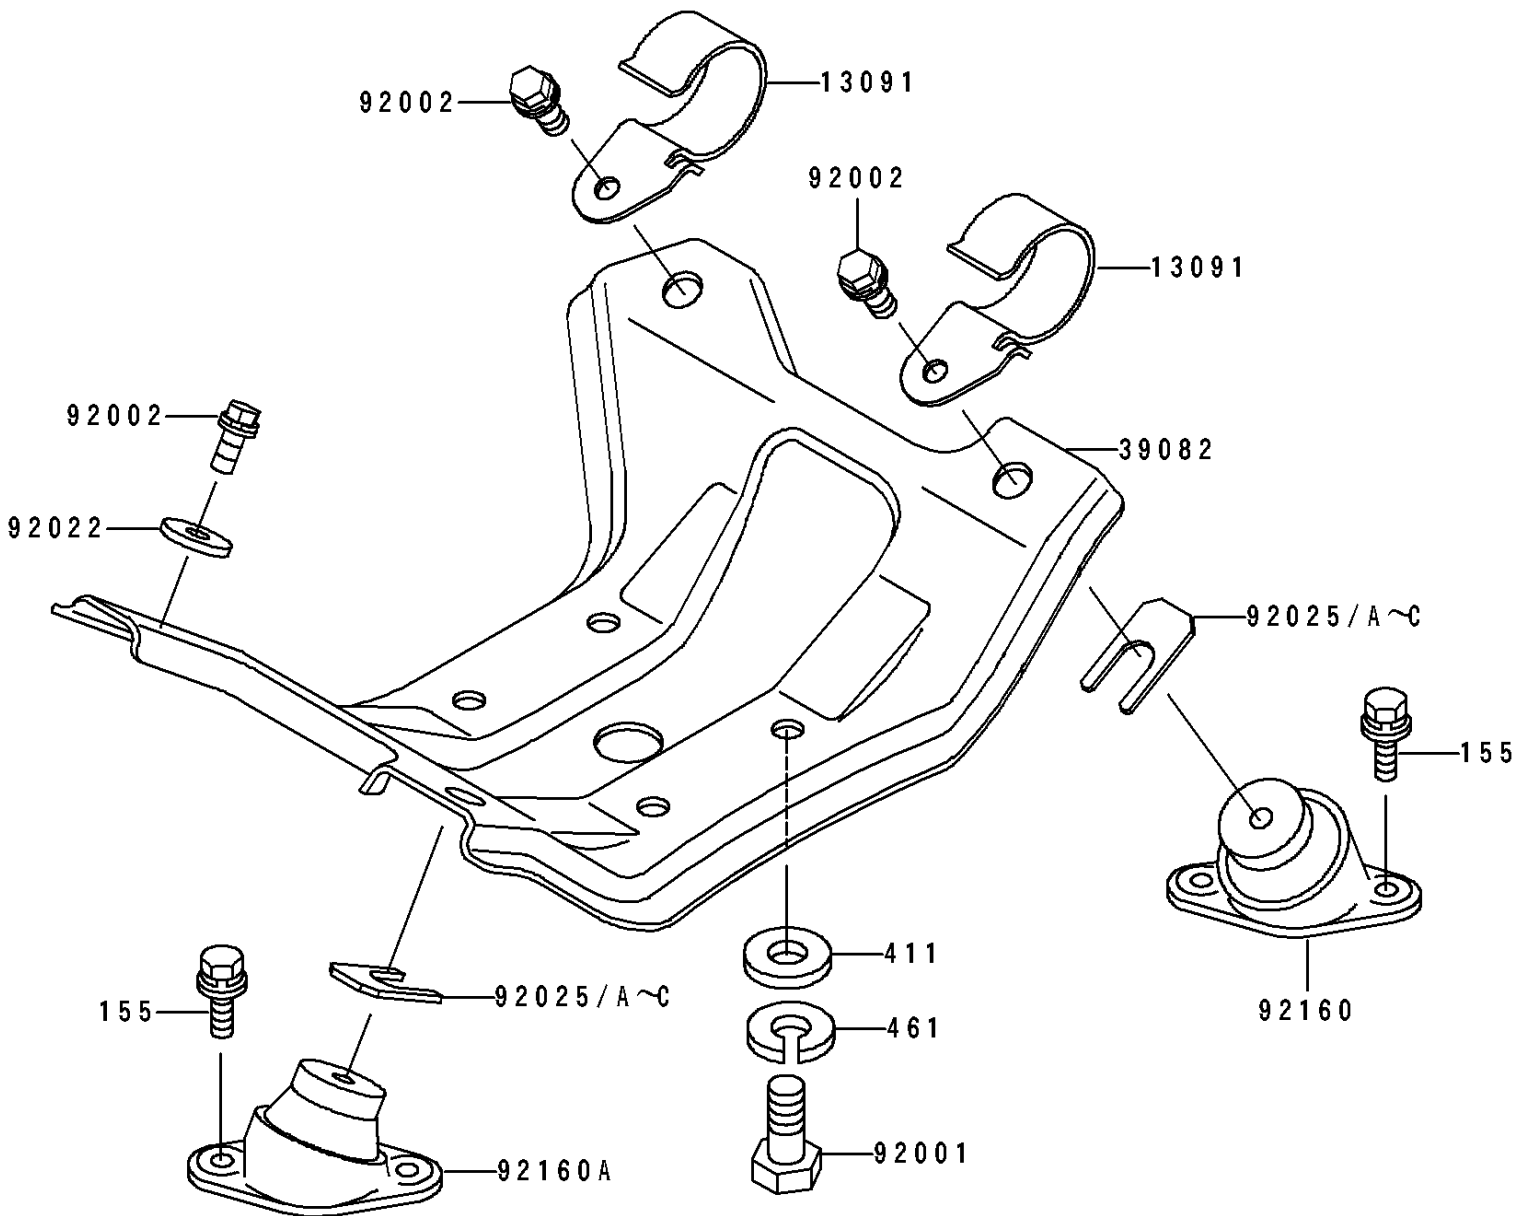

1991 JS440 PARTS DIAGRAM

Engine Mount

F 3144

1991 JS440 PARTS LIST

Engine Mount

ITEM NAME	PART NUMBER	QUANTITY
HOLDER,EXHAUST DUCT (Ref # 13091)	13091-3752	2
MOUNT-ENGINE (Ref # 39082)	59181-509-9G	1
BOLT,1/2"X31 (Ref # 92001)	92003-533	4
BOLT,10X25 (Ref # 92002)	92002-3770	4
WASHER,32X10.5X4 (Ref # 92022)	92022-3023	2
SHIM,T=0.3MM (Ref # 92025)	92025-3705	AR
SHIM,T=0.5MM (Ref # 92025A)	92025-3706	AR
SHIM,T=1.0MM (Ref # 92025B)	92025-3707	AR
SHIM,T=1.5MM (Ref # 92025C)	92025-3708	AR
DAMPER,ENGINE MOUNT (Ref # 92160)	92160-3762	2
DAMPER,ENGINE MOUNT (Ref # 92160A)	92160-3763	2
BOLT-WSP-SMALL,8X20 (Ref # 155)	155R0820	8
WASHER-PLAIN,14MM (Ref # 411)	411S1400	4
WASHER-SPRING,14MM (Ref # 461)	461S1400	4